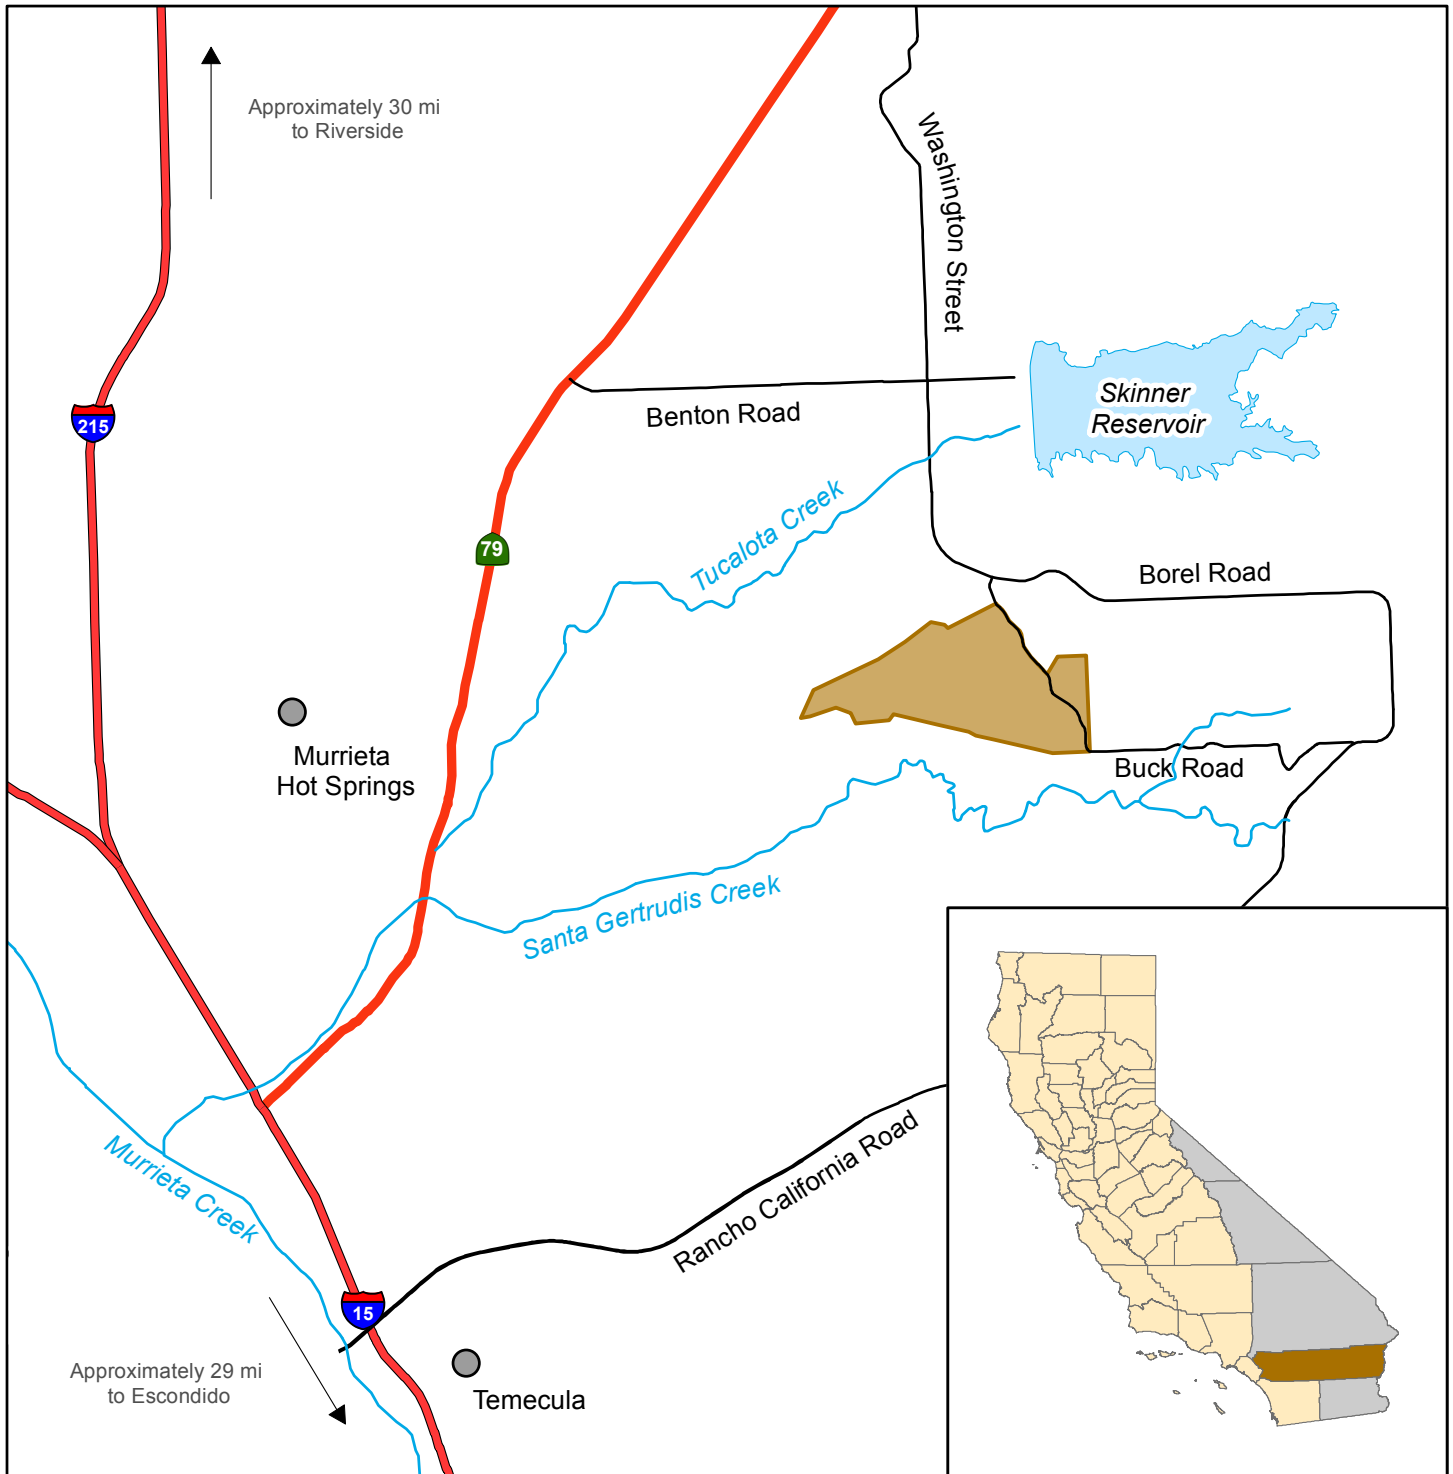

California Department of Fish and Wildlife Inland Deserts Region FRENCH VALLEY WILDLIFE AREA Riverside County

Wildlife Area	State Highway
Reservoir / Creek	Interstate Highway
Local Road	

Disclaimer: Boundaries are approximate.
 Maps are intended for general purposes only.