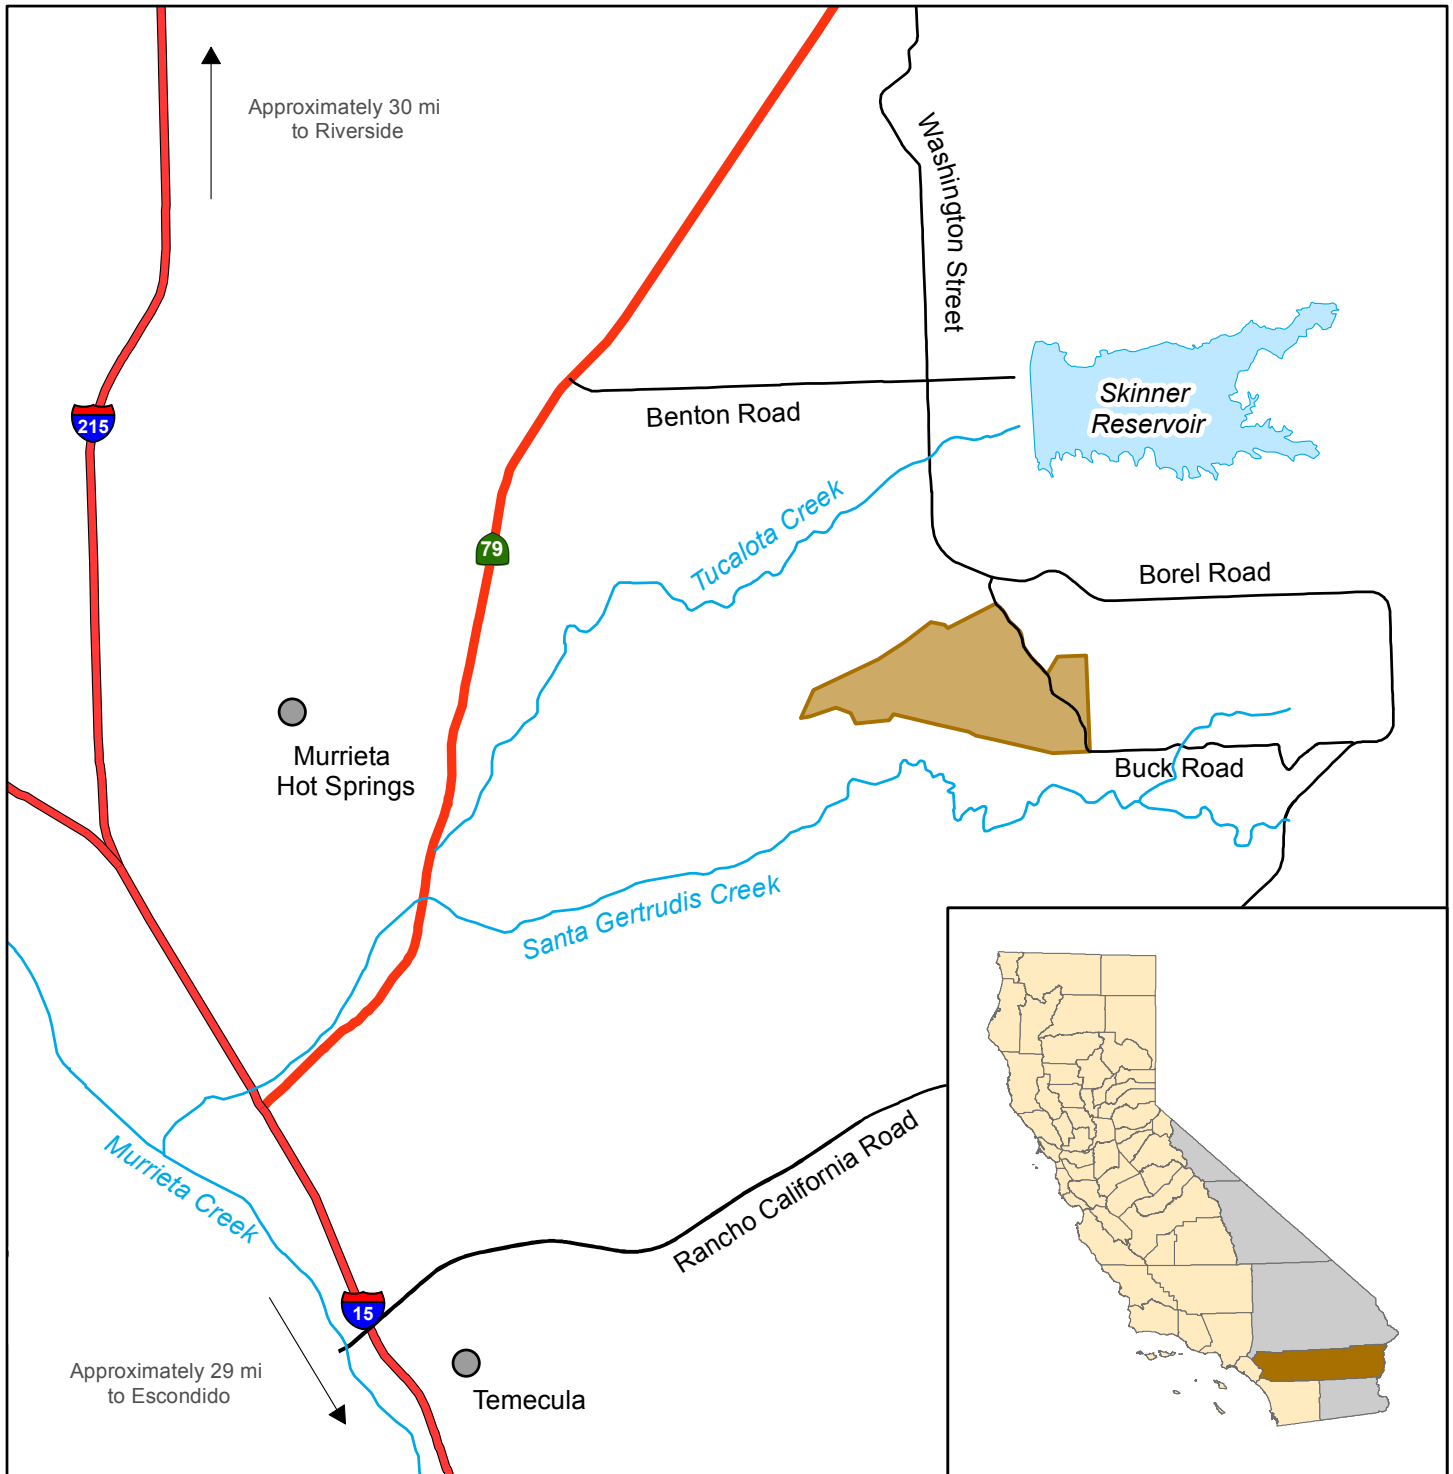

# California Department of Fish and Wildlife Inland Deserts Region FRENCH VALLEY WILDLIFE AREA Riverside County

	Wildlife Area		State Highway
	Reservoir / Creek		Interstate Highway
	Local Road		

Disclaimer: Boundaries are approximate.  
Maps are intended for general purposes only.