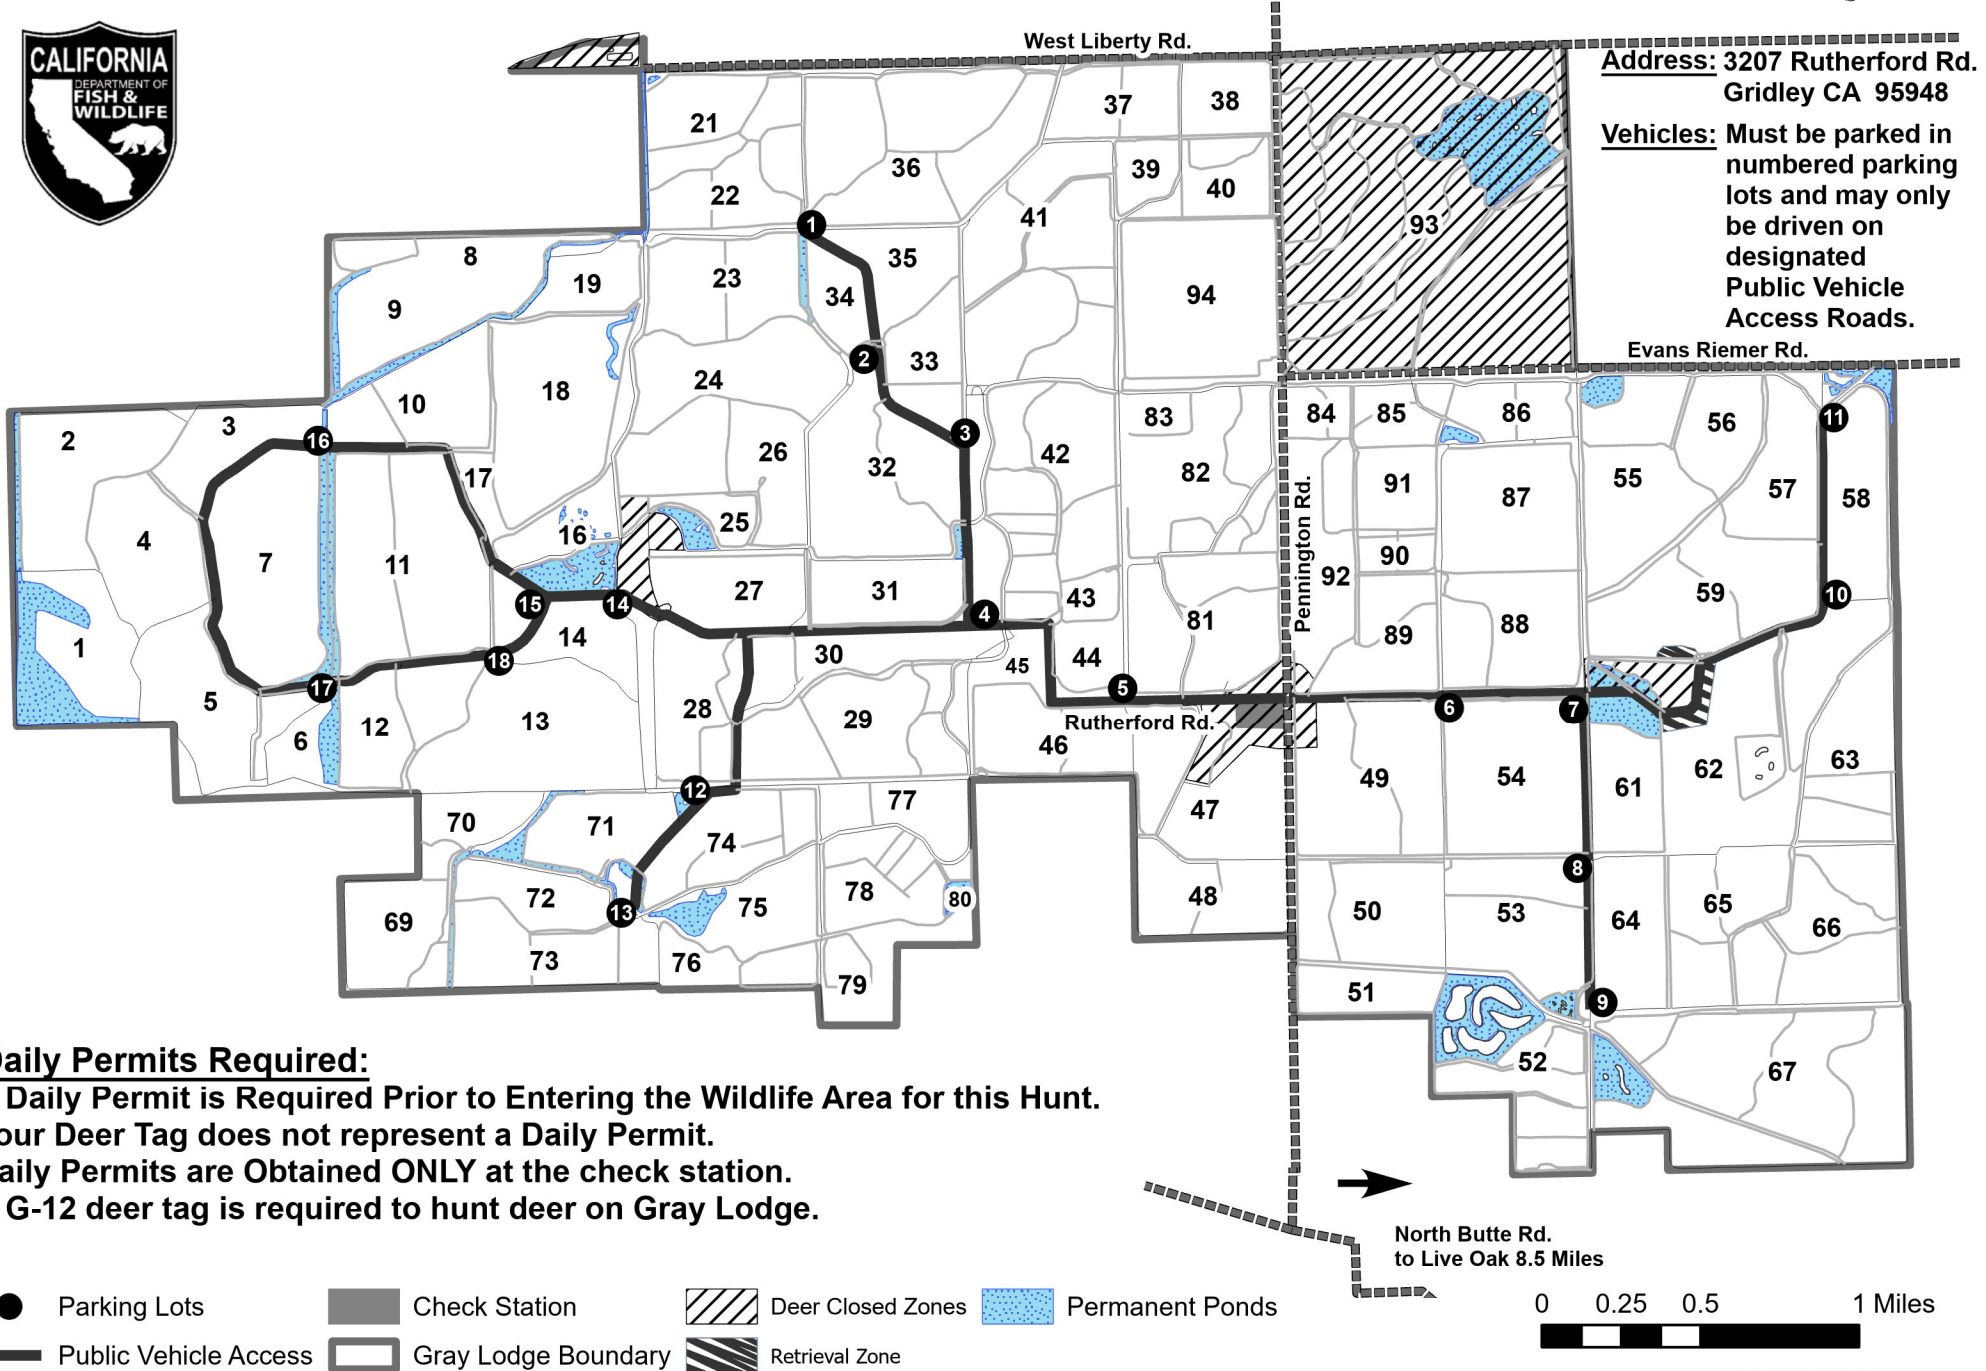

## Gray Lodge Wildlife Area

### G12 - Shotgun Only - Either Sex Deer Hunting Map

← Colusa Hwy to Colusa 23 Miles →  
 → Colusa Hwy to Gridley 6.5 Miles

**Address:** 3207 Rutherford Rd.  
 Gridley CA 95948

**Vehicles:** Must be parked in numbered parking lots and may only be driven on designated Public Vehicle Access Roads.

**Daily Permits Required:**  
 A Daily Permit is Required Prior to Entering the Wildlife Area for this Hunt.  
 Your Deer Tag does not represent a Daily Permit.  
 Daily Permits are Obtained ONLY at the check station.  
 A G-12 deer tag is required to hunt deer on Gray Lodge.

- Parking Lots
- Check Station
- ▨ Deer Closed Zones
- Permanent Ponds
- Public Vehicle Access
- Gray Lodge Boundary
- ▩ Retrieval Zone