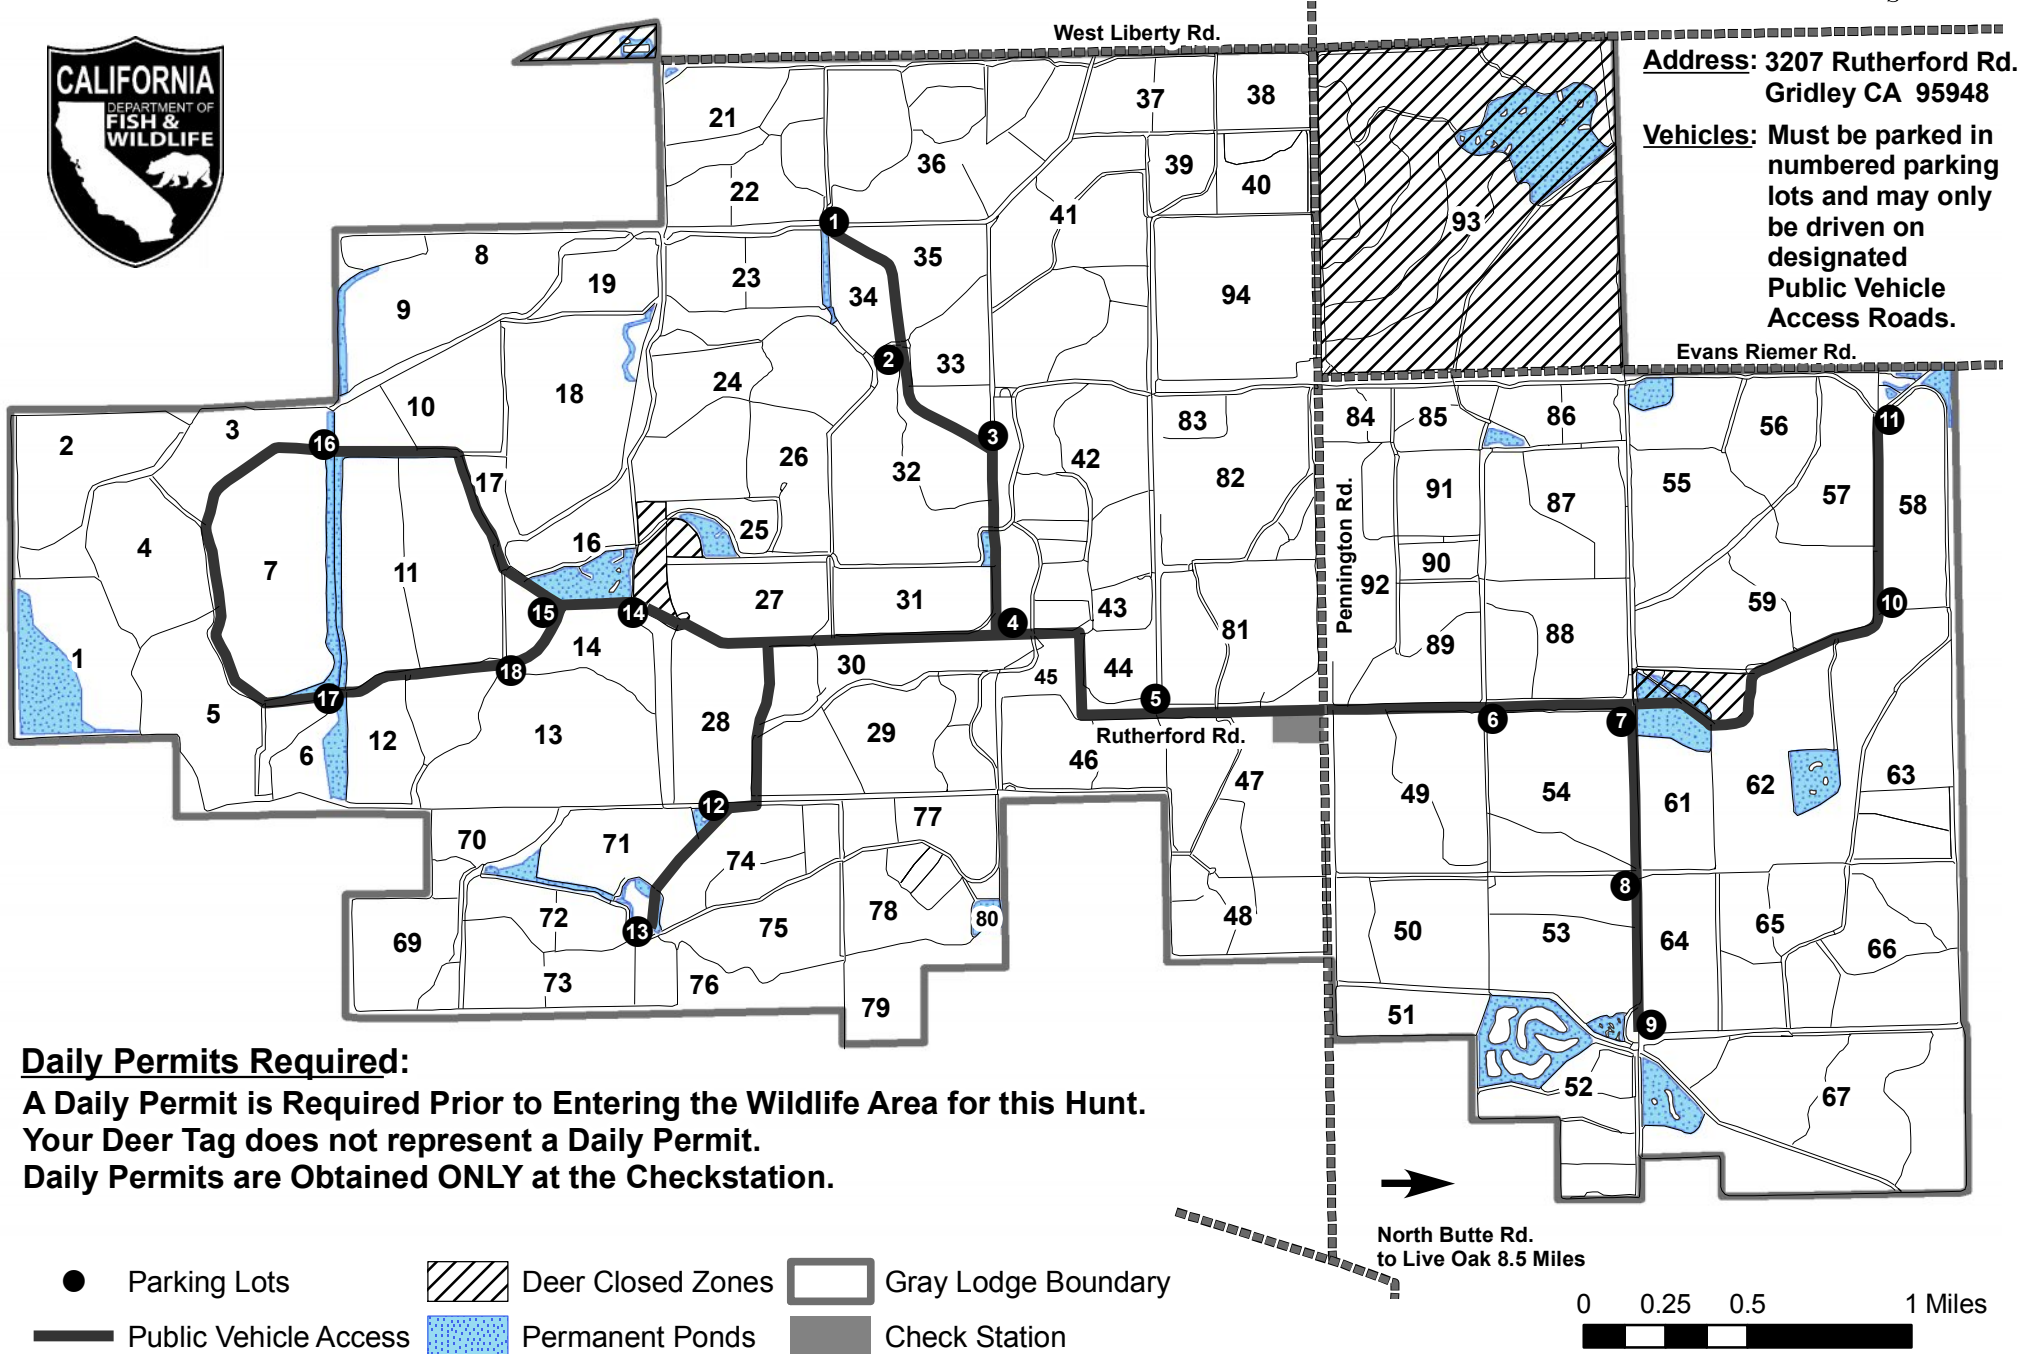

California Dept of Fish and Wildlife - North Central Region

Gray Lodge Wildlife Area

G12 - Shotgun Only - Either Sex Deer Hunting Map

← Colusa Hwy to Colusa 23 Miles →
 → Colusa Hwy to Gridley 6.5 Miles

Address: 3207 Rutherford Rd.
 Gridley CA 95948

Vehicles: Must be parked in numbered parking lots and may only be driven on designated Public Vehicle Access Roads.

Daily Permits Required:

A Daily Permit is Required Prior to Entering the Wildlife Area for this Hunt.
 Your Deer Tag does not represent a Daily Permit.
 Daily Permits are Obtained ONLY at the Checkstation.

- Parking Lots
- ▨ Deer Closed Zones
- ▭ Gray Lodge Boundary
- Public Vehicle Access
- Permanent Ponds
- Check Station