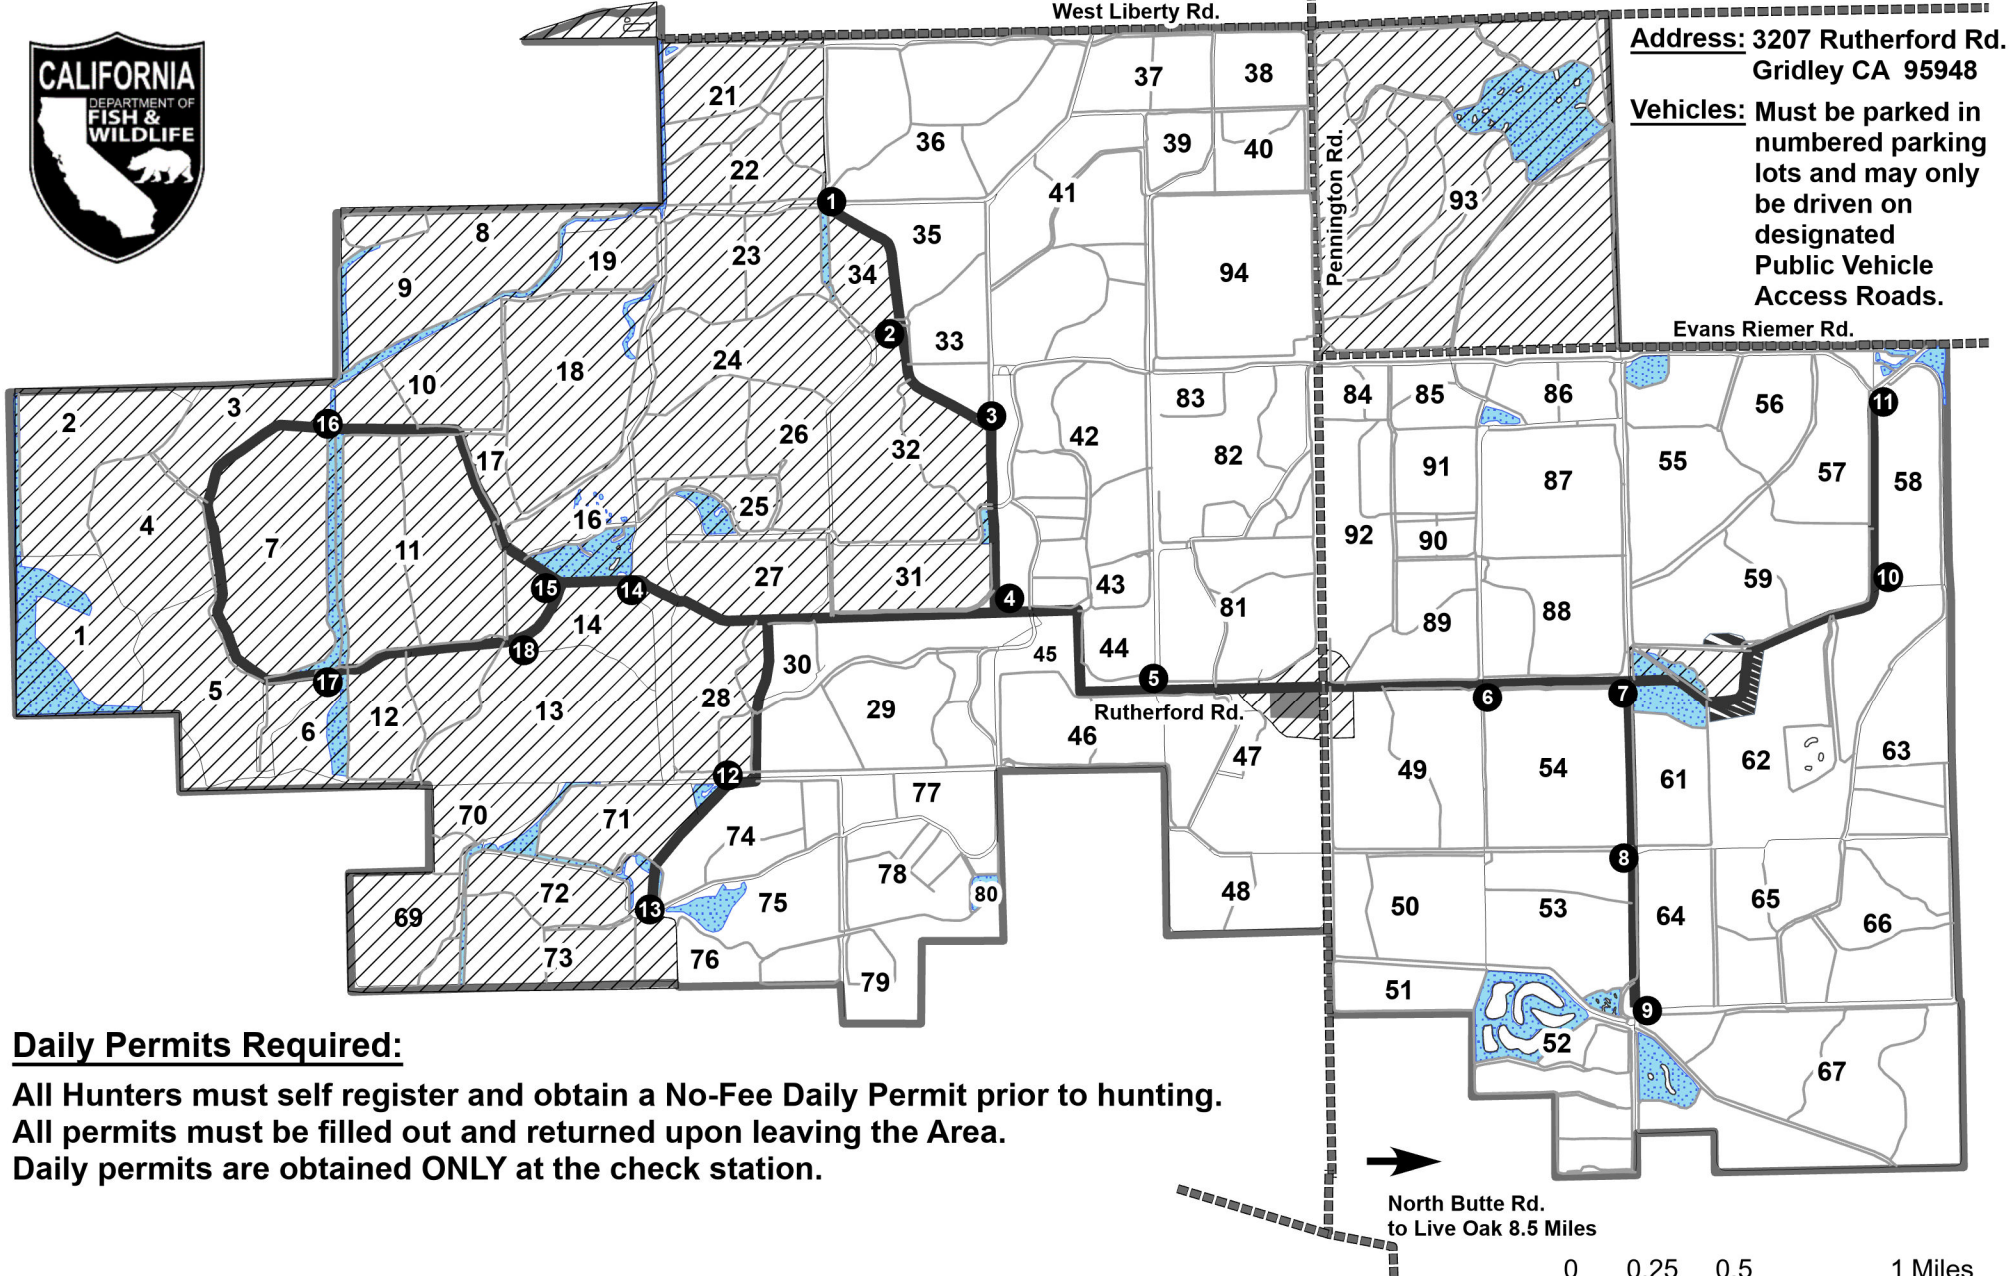

California Dept of Fish and Wildlife - North Central Region

Gray Lodge Wildlife Area

Dove Hunting Map

September 1st thru 15th

← Colusa Hwy to Colusa 23 Miles
→ Colusa Hwy to Gridley 6.5 Miles

Address: 3207 Rutherford Rd.
Gridley CA 95948

Vehicles: Must be parked in numbered parking lots and may only be driven on designated Public Vehicle Access Roads.

Daily Permits Required:

All Hunters must self register and obtain a No-Fee Daily Permit prior to hunting.
All permits must be filled out and returned upon leaving the Area.
Daily permits are obtained **ONLY** at the check station.

- Parking Lots
- Check Station
- Dove Closed Zone
- Permanent Ponds
- Public Vehicle Access
- Gray Lodge Boundary
- Retrieval Zone