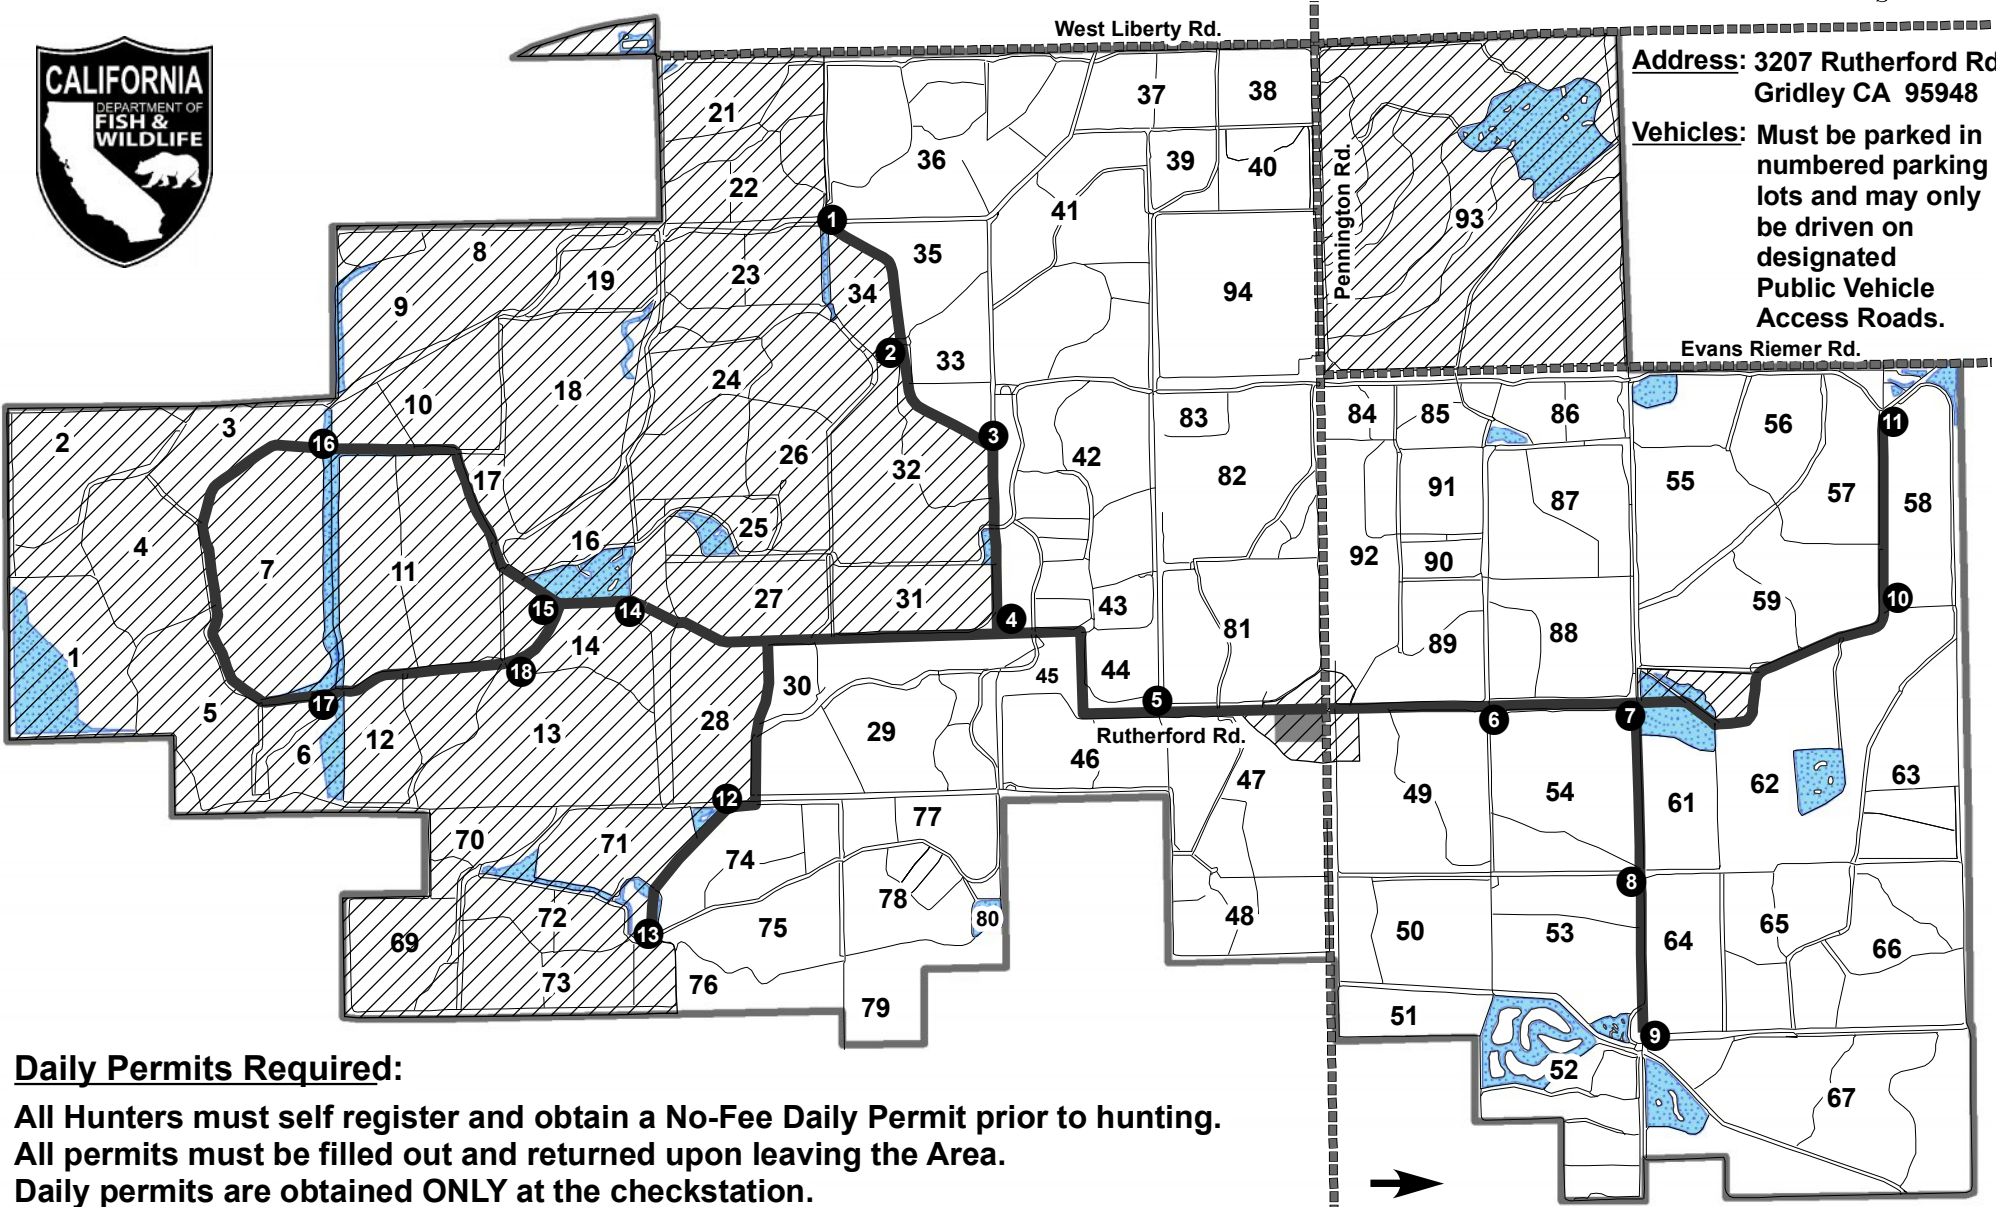

California Dept of Fish and Wildlife - North Central Region

Gray Lodge Wildlife Area

Dove Hunting Map

← Colusa Hwy to Colusa 23 Miles
→ Colusa Hwy to Gridley 6.5 Miles

Address: 3207 Rutherford Rd.
Gridley CA 95948

Vehicles: Must be parked in numbered parking lots and may only be driven on designated Public Vehicle Access Roads.

Evans Riemer Rd.

Daily Permits Required:

All Hunters must self register and obtain a No-Fee Daily Permit prior to hunting.
All permits must be filled out and returned upon leaving the Area.
Daily permits are obtained ONLY at the checkstation.

- Parking Lots
- ▨ Dove Closed Zone
- Check Station
- Public Vehicle Access
- Permanent Ponds
- Gray Lodge Boundary

→ North Butte Rd. to Live Oak 8.5 Miles