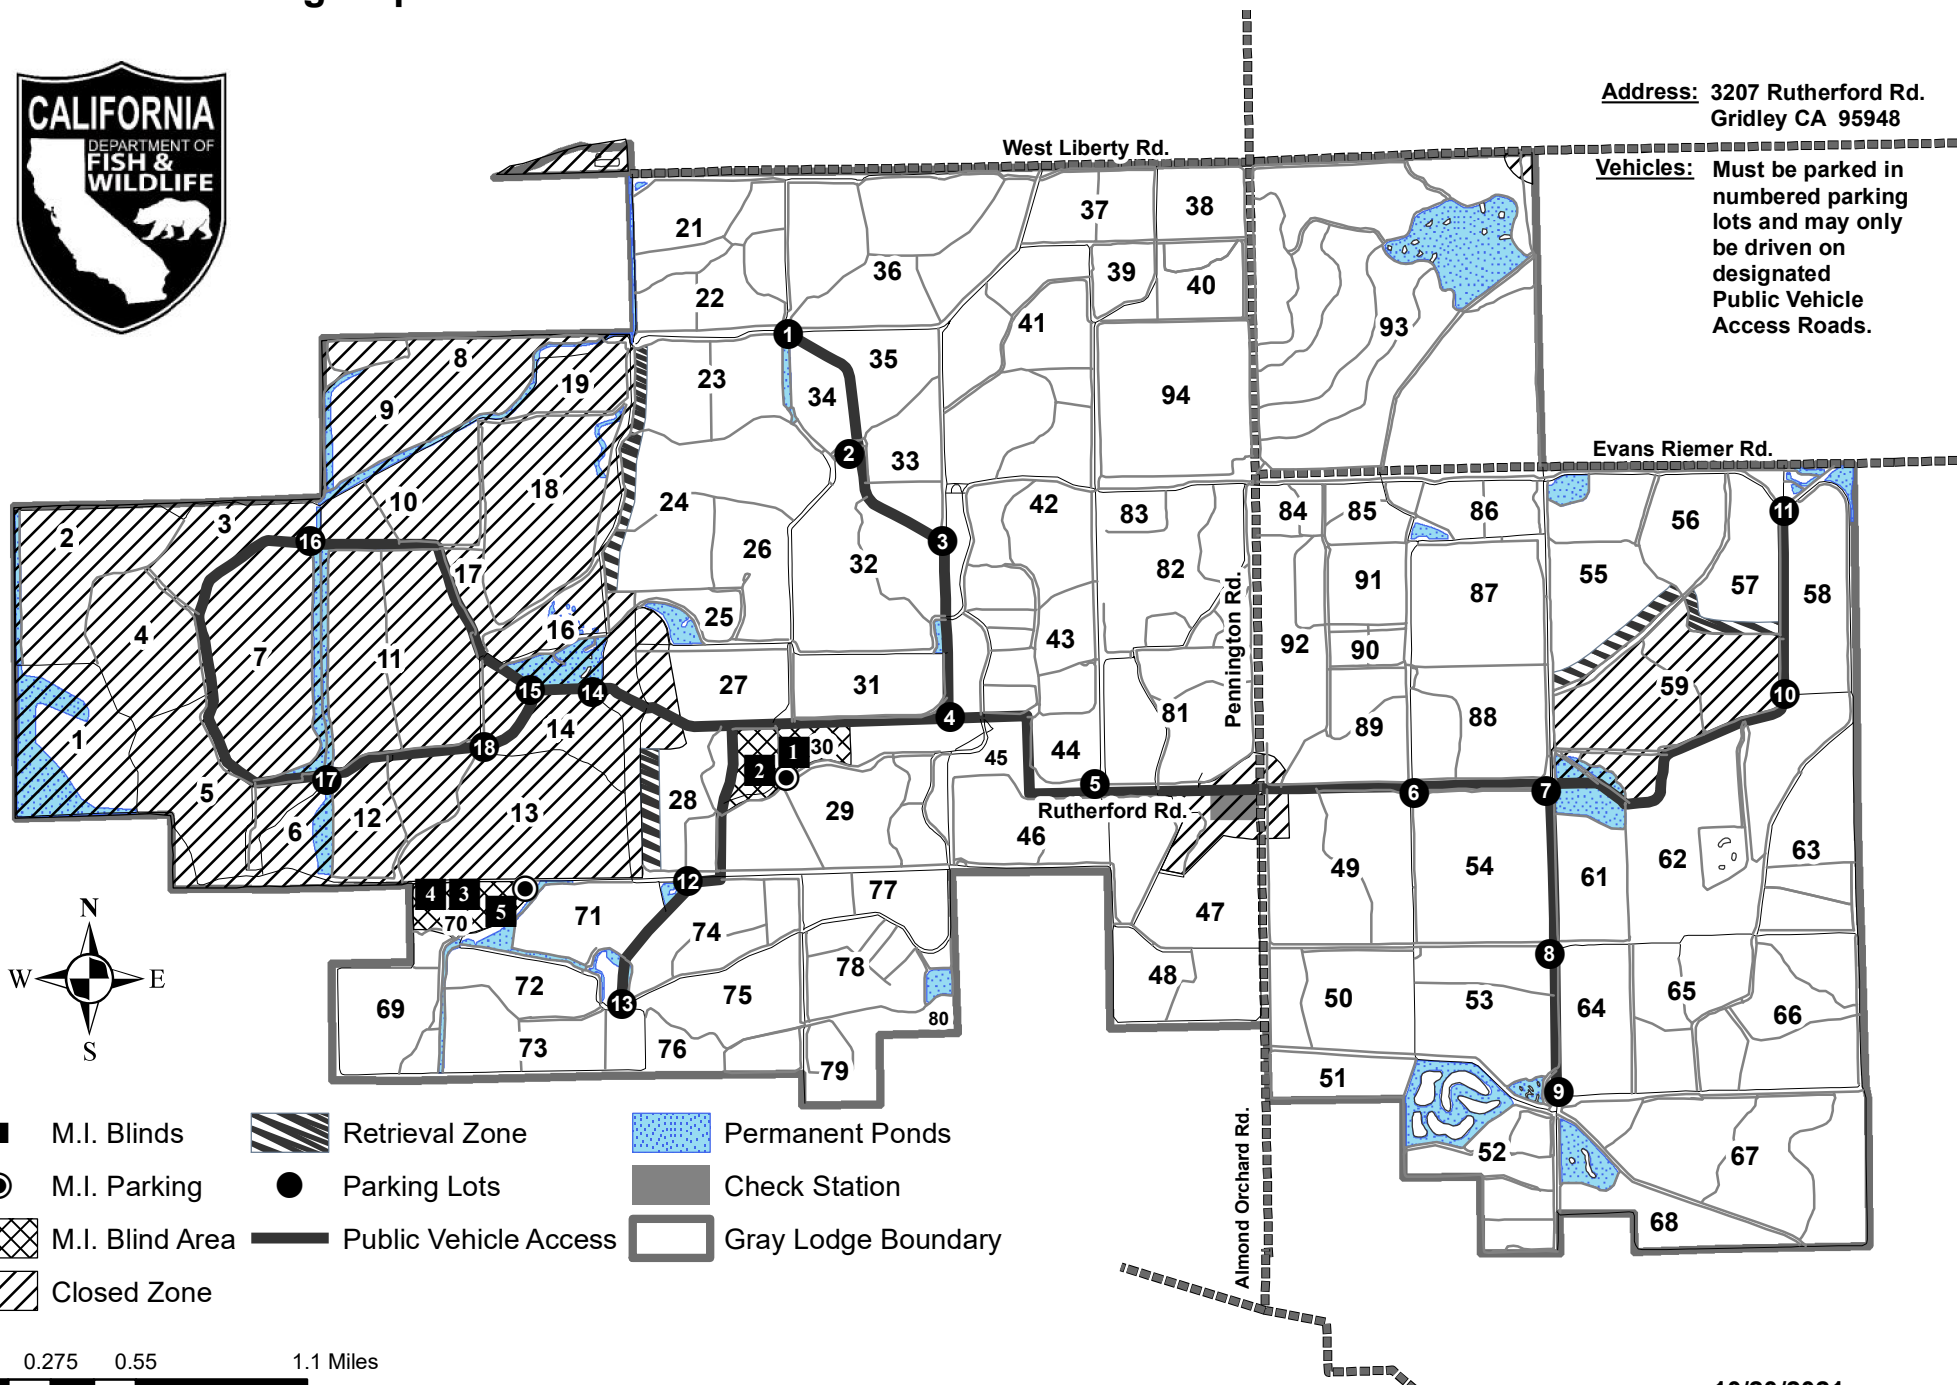

California Dept of Fish and Wildlife - Gray Lodge Wildlife Area

North Central Region

Waterfowl Hunting Map

Address: 3207 Rutherford Rd.
Gridley CA 95948

Vehicles: Must be parked in numbered parking lots and may only be driven on designated Public Vehicle Access Roads.

- M.I. Blinds
- M.I. Parking
- ▨ M.I. Blind Area
- ▨ Closed Zone
- ▨ Retrieval Zone
- Parking Lots
- ▨ Public Vehicle Access
- ▨ Permanent Ponds
- ▨ Check Station
- ▨ Gray Lodge Boundary