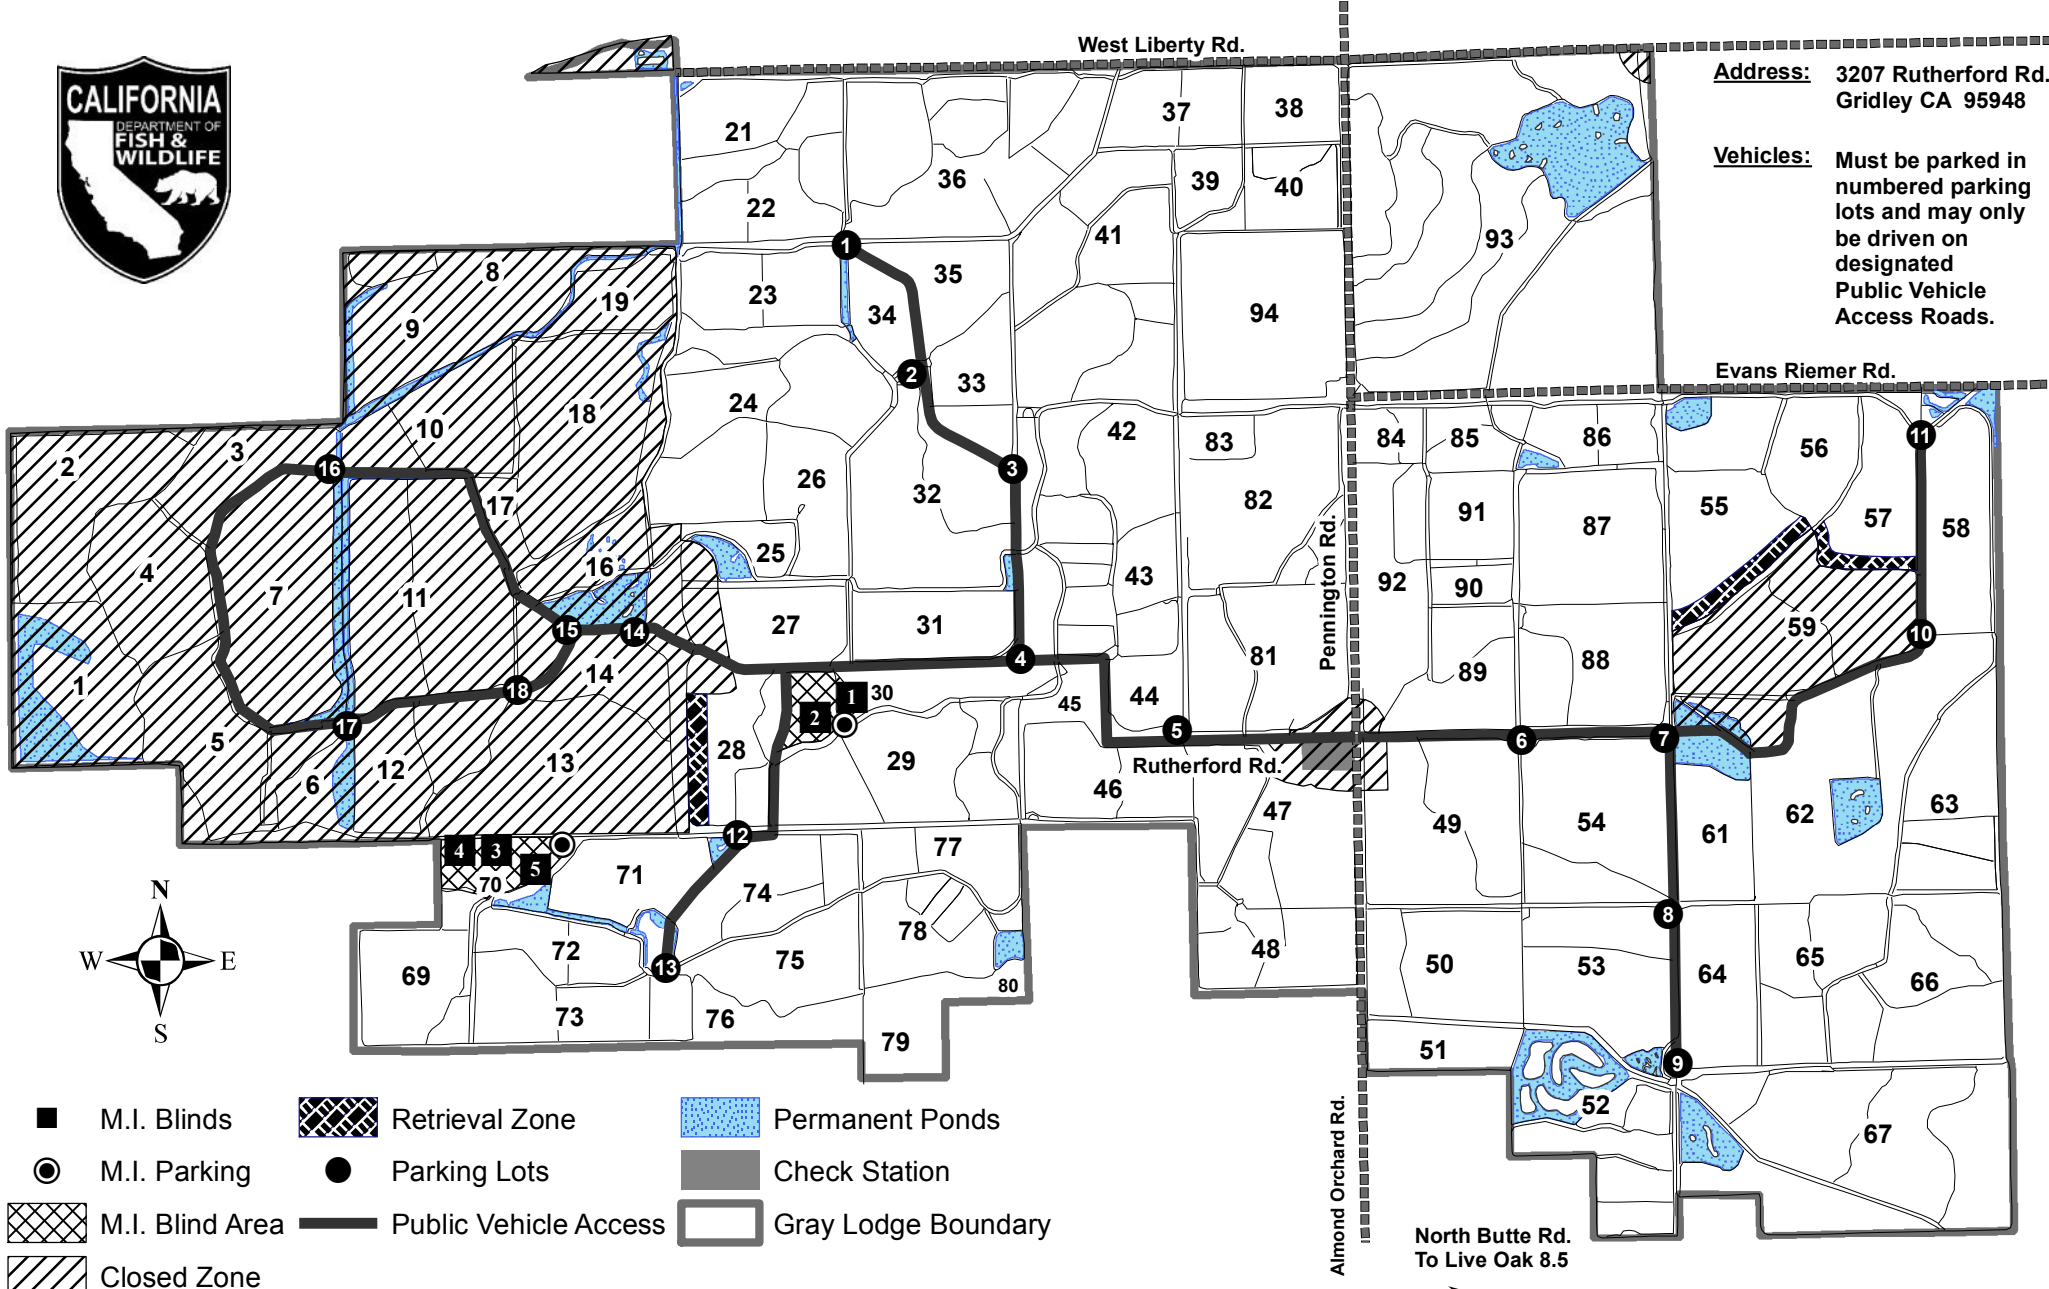

California Dept of Fish and Wildlife - Gray Lodge Wildlife Area

North Central Region

Waterfowl Hunting Map

← Colusa Hwy
to Colusa 23 Miles

→ Colusa Hwy
to Gridley 6.5 Miles

Address: 3207 Rutherford Rd.
Gridley CA 95948

Vehicles: Must be parked in
numbered parking
lots and may only
be driven on
designated
Public Vehicle
Access Roads.

- M.I. Blinds
- M.I. Parking
- ▨ M.I. Blind Area
- ▨ Closed Zone
- ▨ Retrieval Zone
- Parking Lots
- Public Vehicle Access
- Permanent Ponds
- Check Station
- Gray Lodge Boundary

Almond Orchard Rd.
North Butte Rd.
To Live Oak 8.5