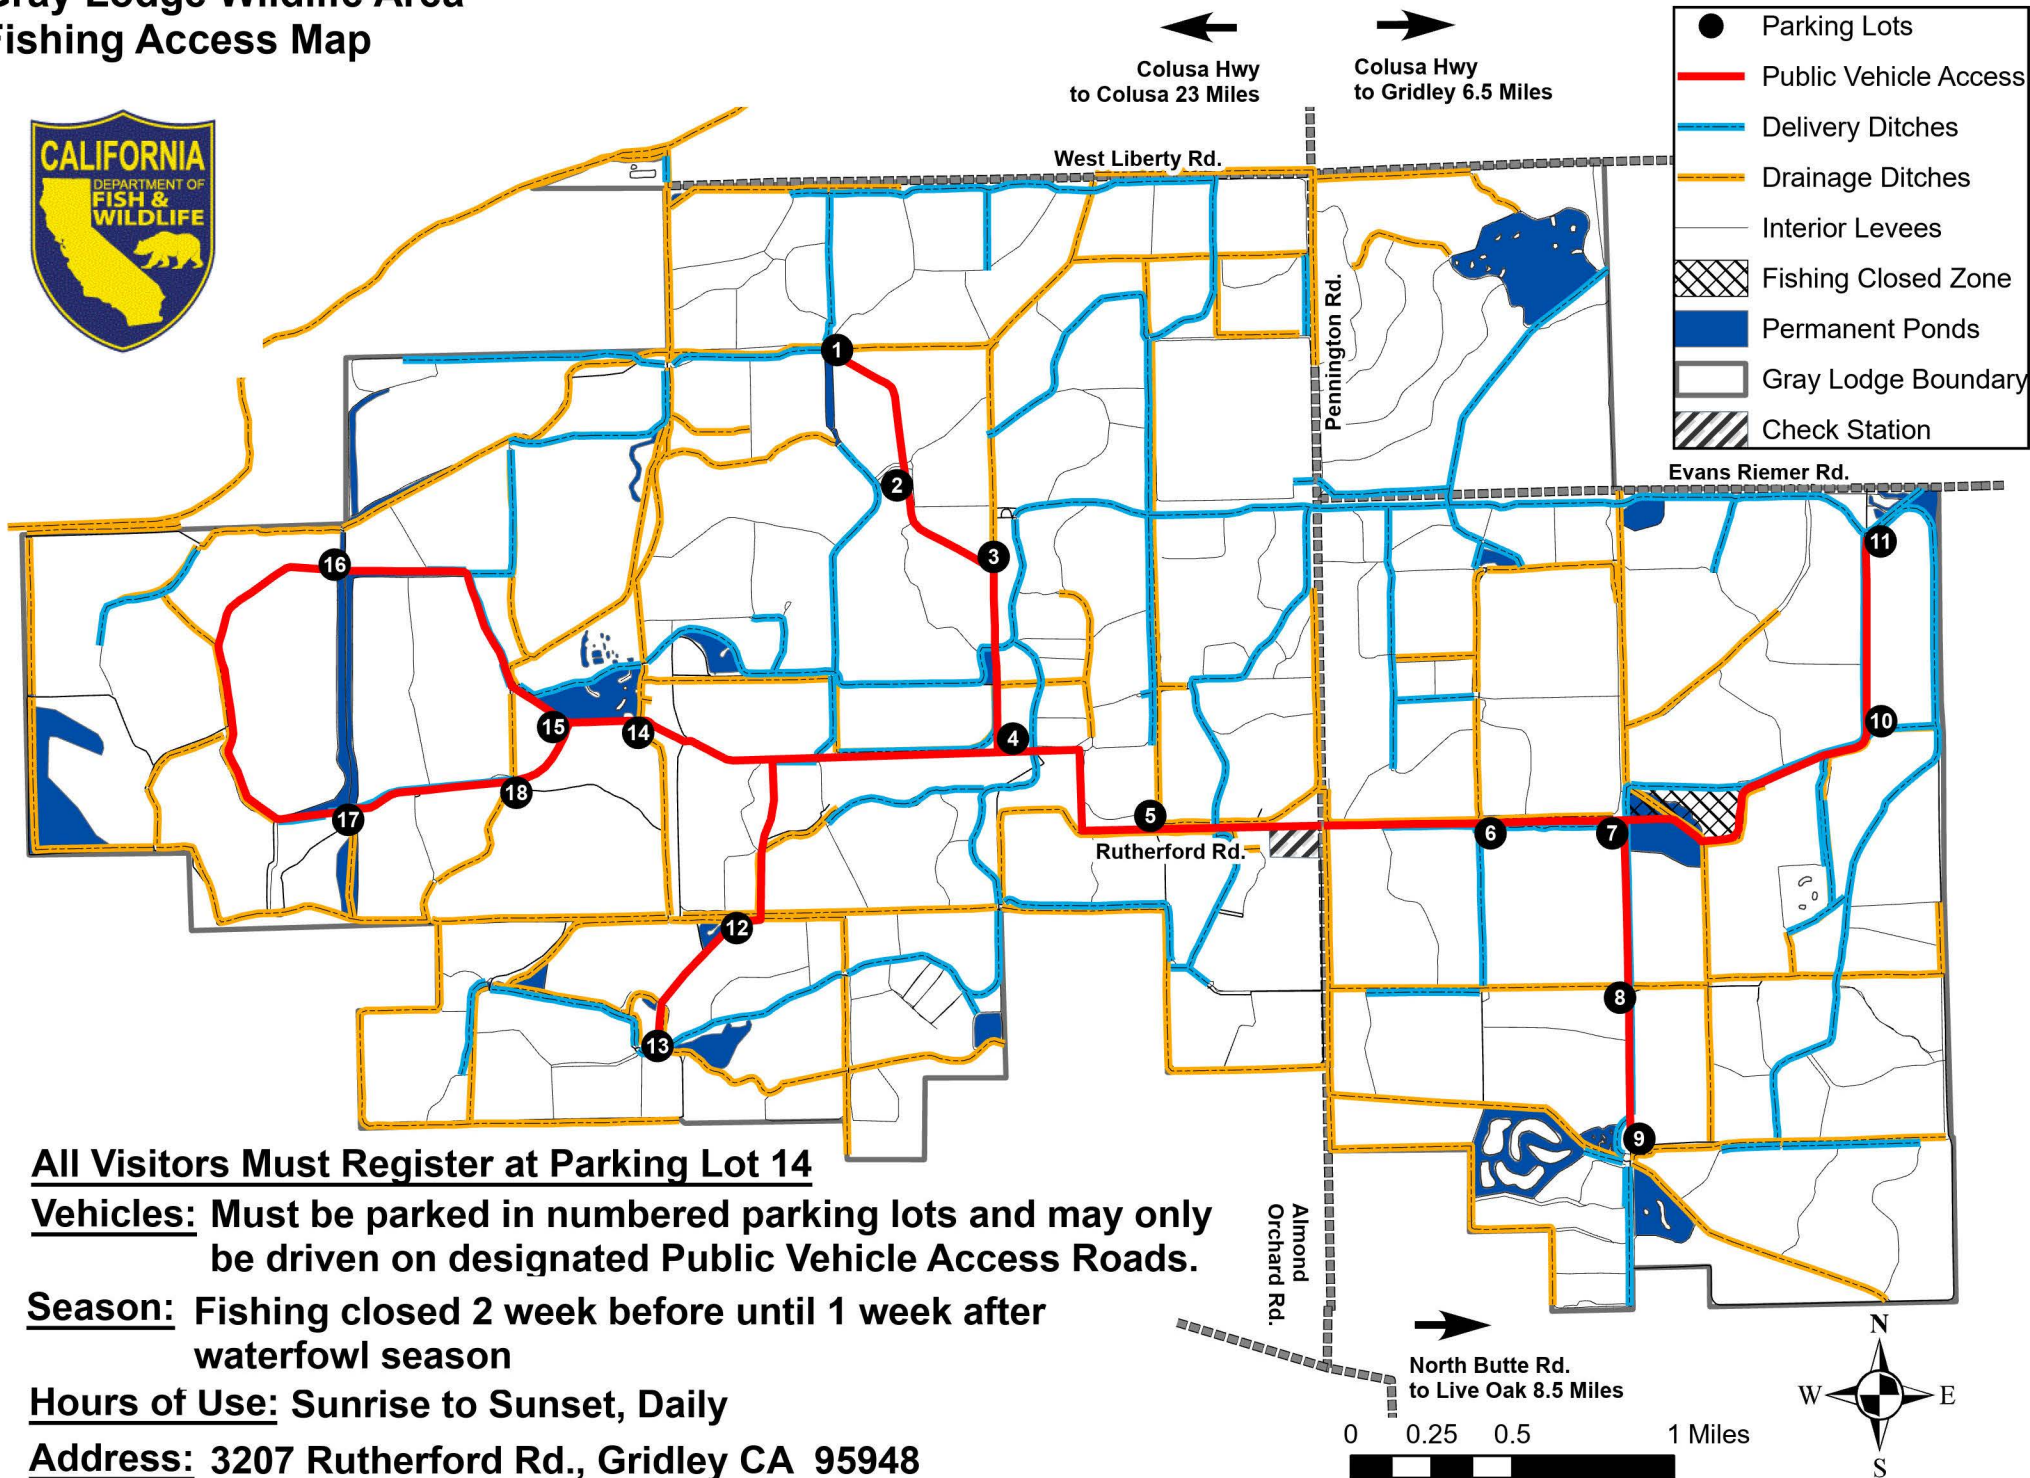

## Gray Lodge Wildlife Area

### Fishing Access Map

**All Visitors Must Register at Parking Lot 14**

**Vehicles:** Must be parked in numbered parking lots and may only be driven on designated Public Vehicle Access Roads.

**Season:** Fishing closed 2 week before until 1 week after waterfowl season

**Hours of Use:** Sunrise to Sunset, Daily

**Address:** 3207 Rutherford Rd., Gridley CA 95948