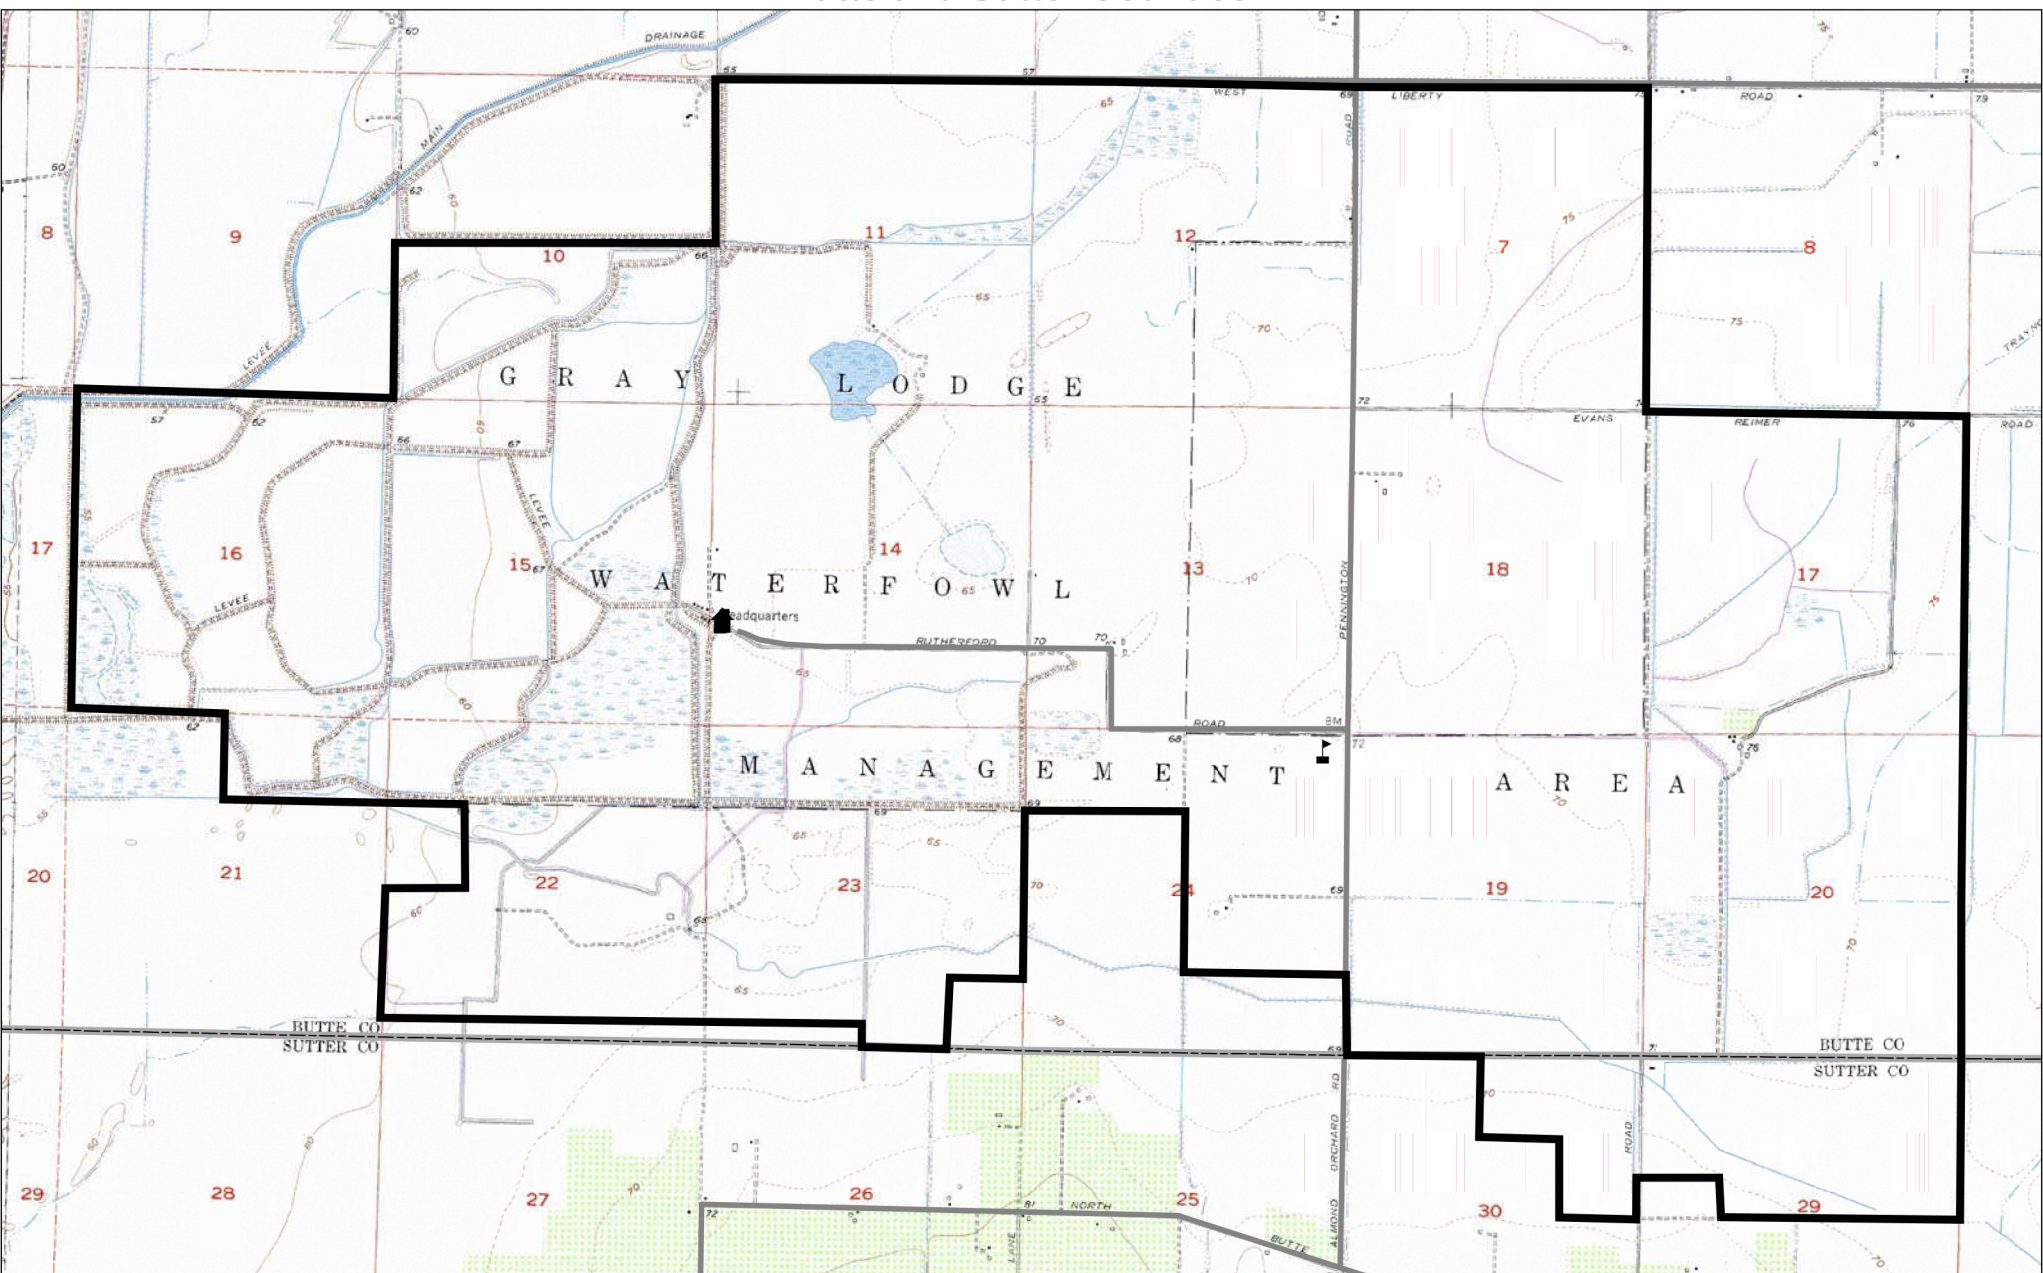

California Department of Fish and Game
North Central Region
GRAY LODGE WILDLIFE AREA
Butte and Sutter Counties

Headquarters
CheckStation
Boundary

County
Local Roads

Topographic map 1:24 000