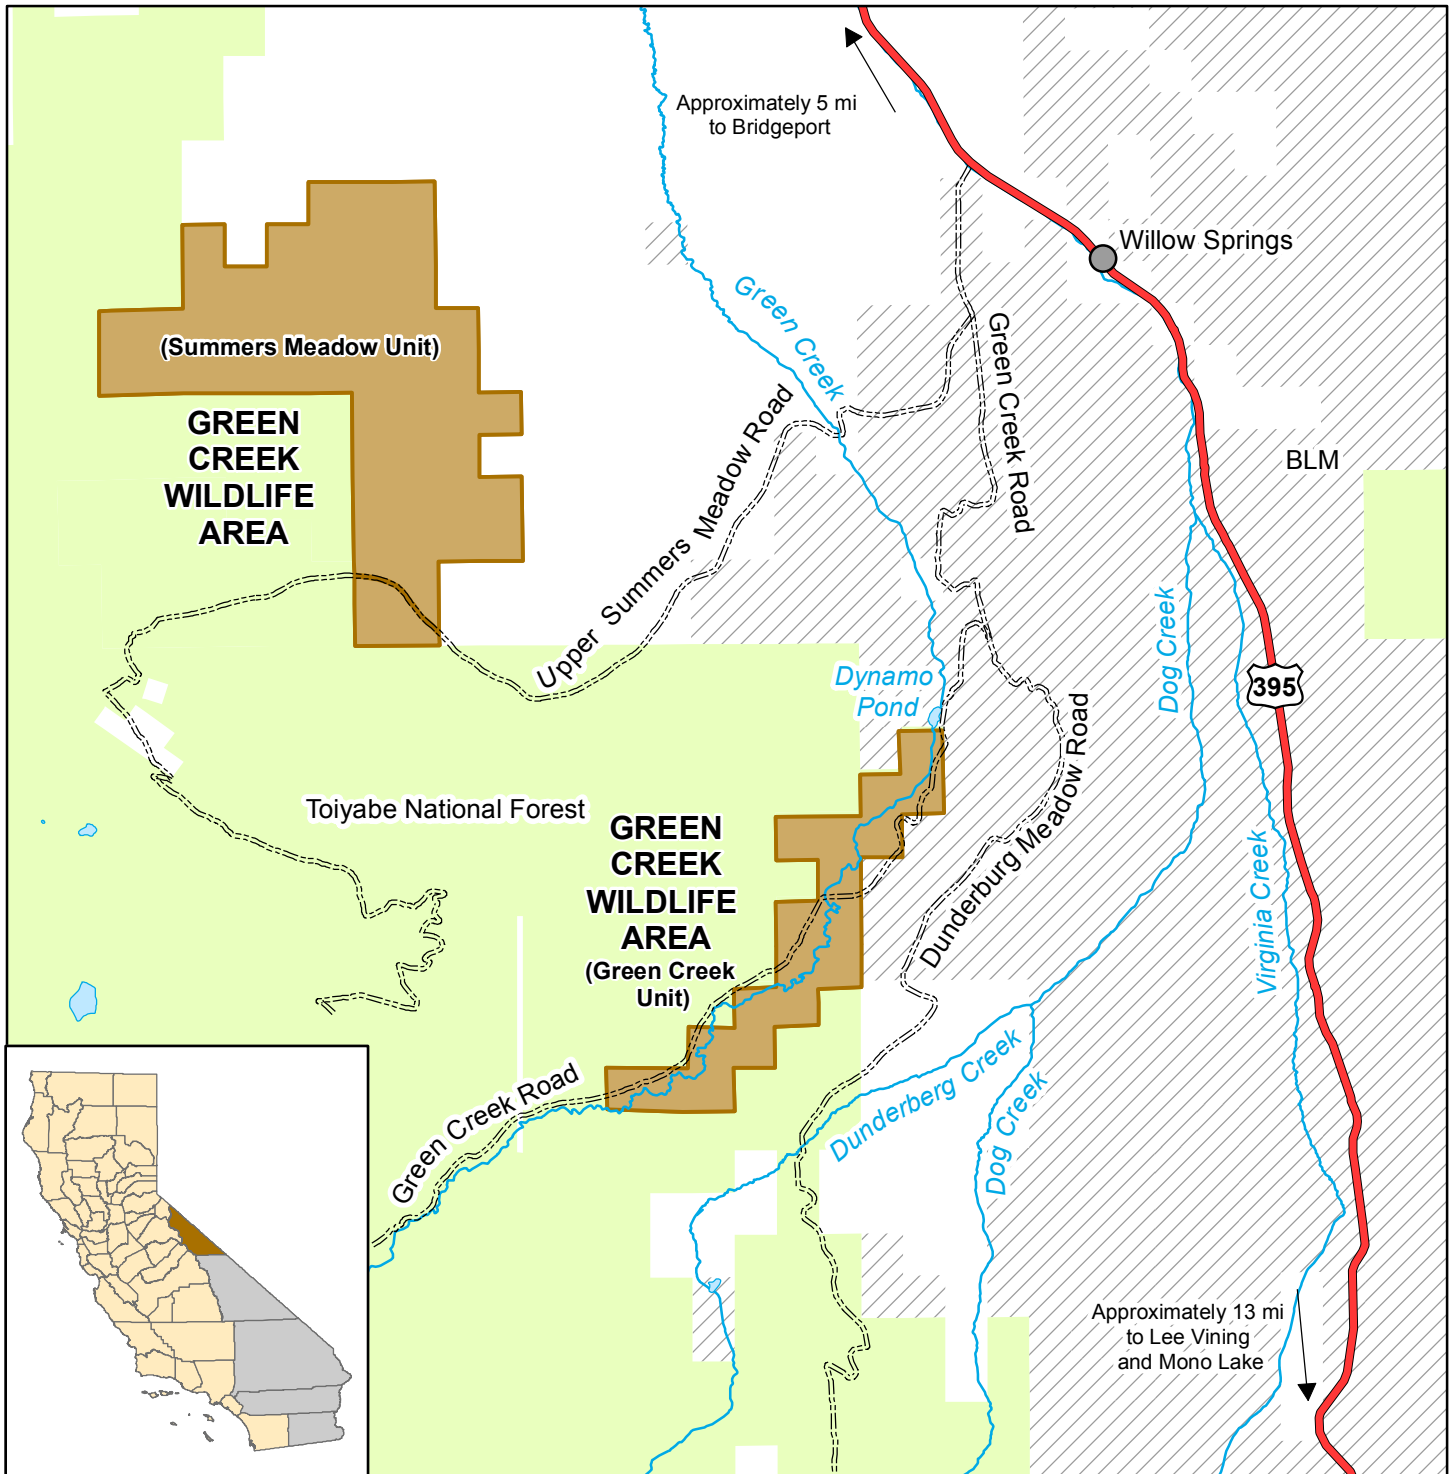

# California Department of Fish and Wildlife Inland Deserts Region GREEN CREEK WILDLIFE AREA Mono County

Wildlife Area	U.S. Highway	 
National Forest	Dirt Road (4WD Recommended)	
Bureau of Land Management	Creek / Pond	

Disclaimer: Boundaries are approximate.  
Maps are intended for general purposes only.