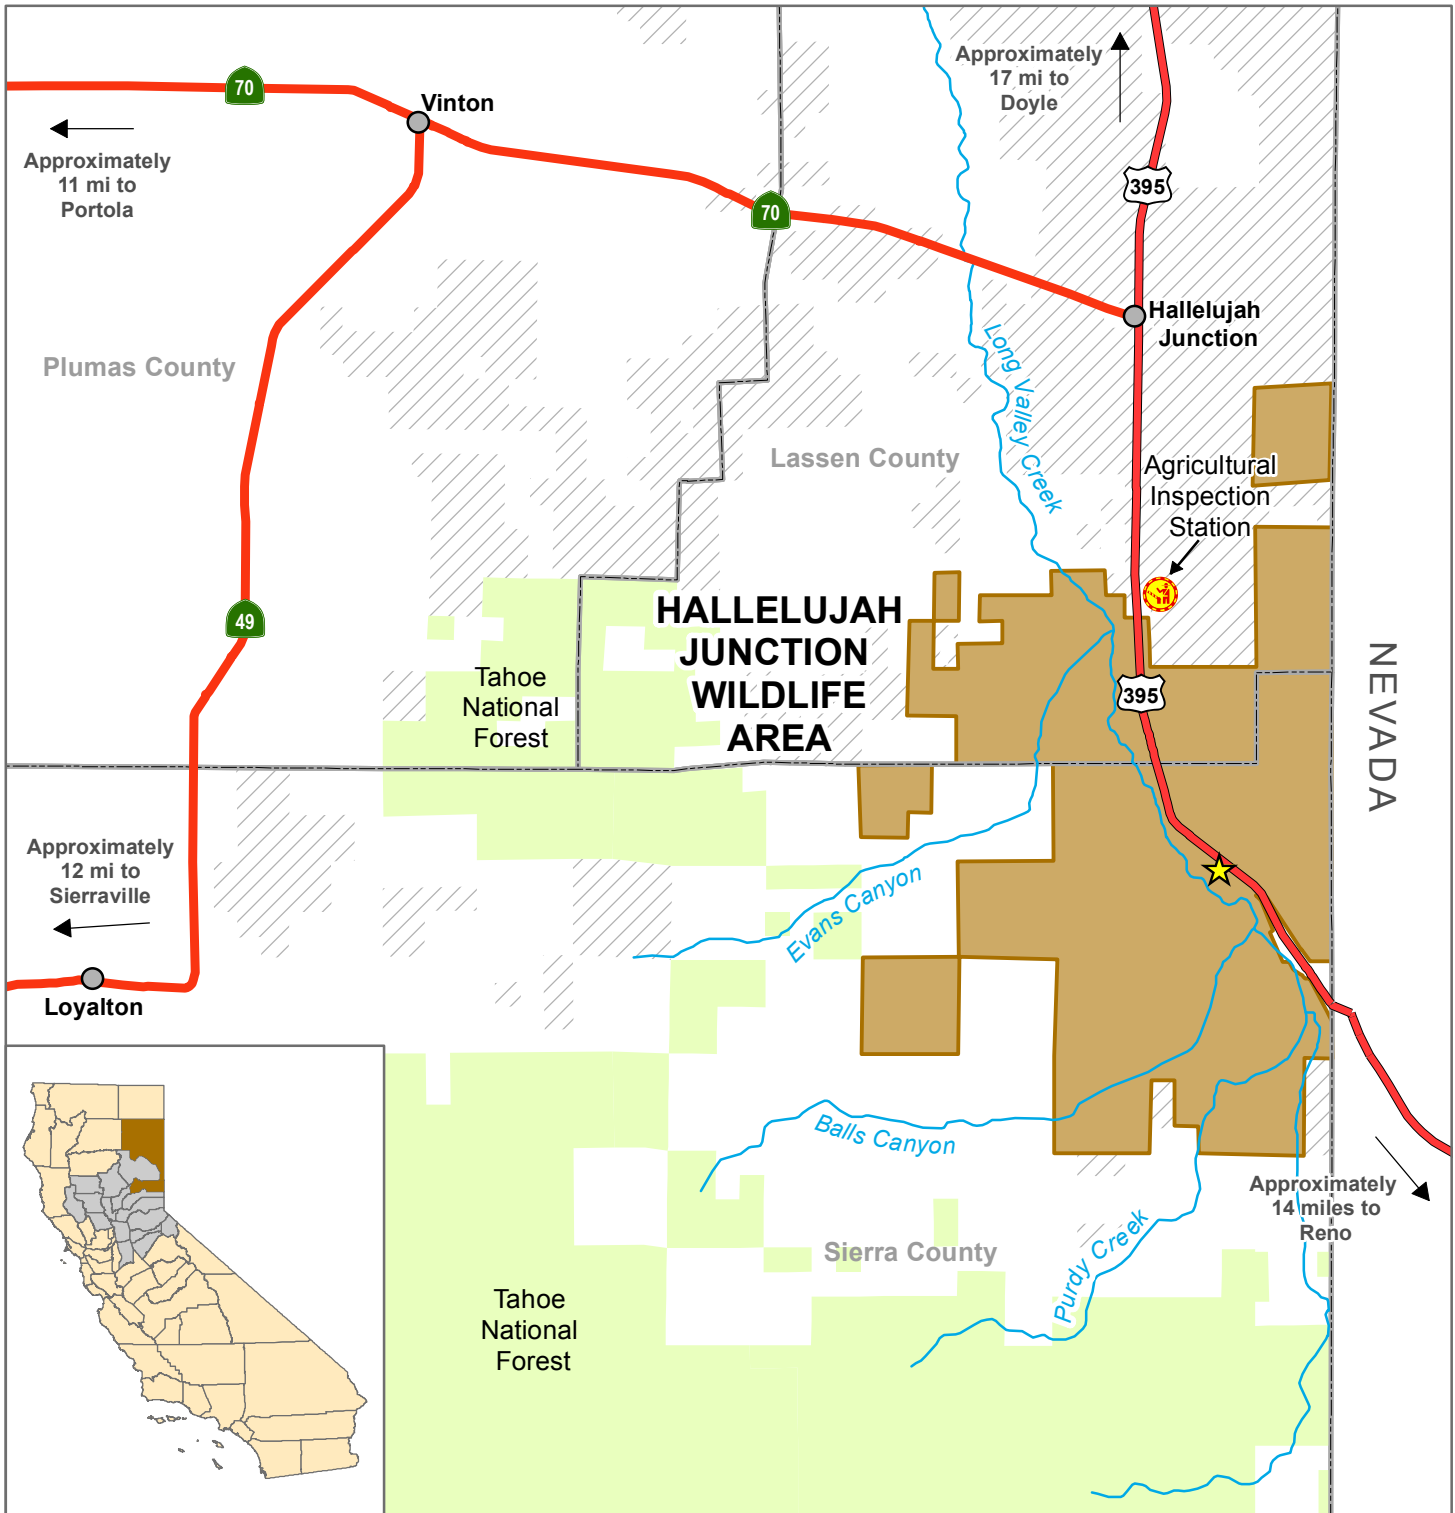

California Department of Fish and Wildlife North Central Region HALLELUJAH JUNCTION WILDLIFE AREA Lassen, Sierra Counties

Wildlife Area	Bureau of Land Management
National Forest	State Highway
Entrance	US Highway

Disclaimer: Boundaries are approximate. Maps are intended for general purposes only. December 2014 - WLB