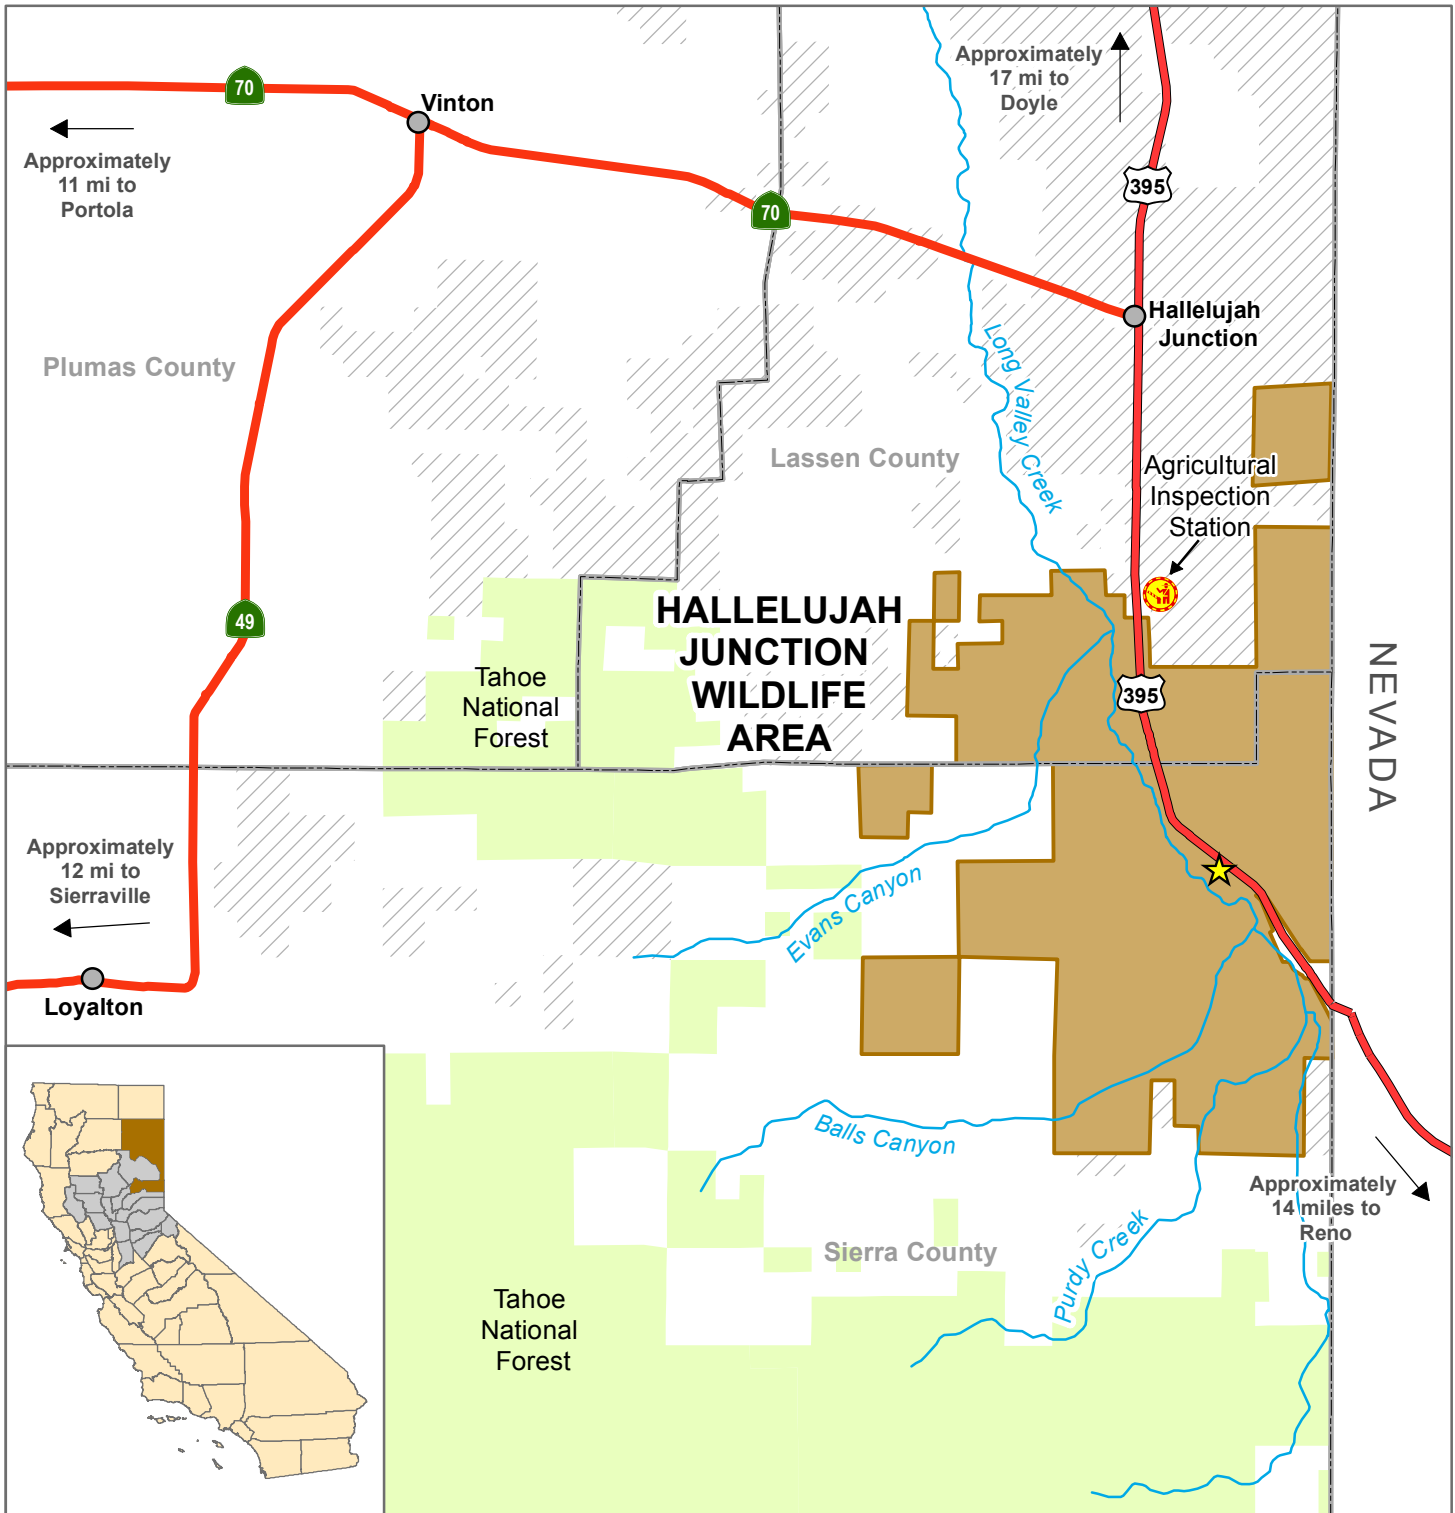

California Department of Fish and Wildlife North Central Region HALLELUJAH JUNCTION WILDLIFE AREA Lassen, Sierra Counties

Wildlife Area	Bureau of Land Management
National Forest	State Highway
Entrance	US Highway

N
 0 2 Miles

Disclaimer: Boundaries are approximate. Maps are intended for general purposes only. December 2014 - WLB