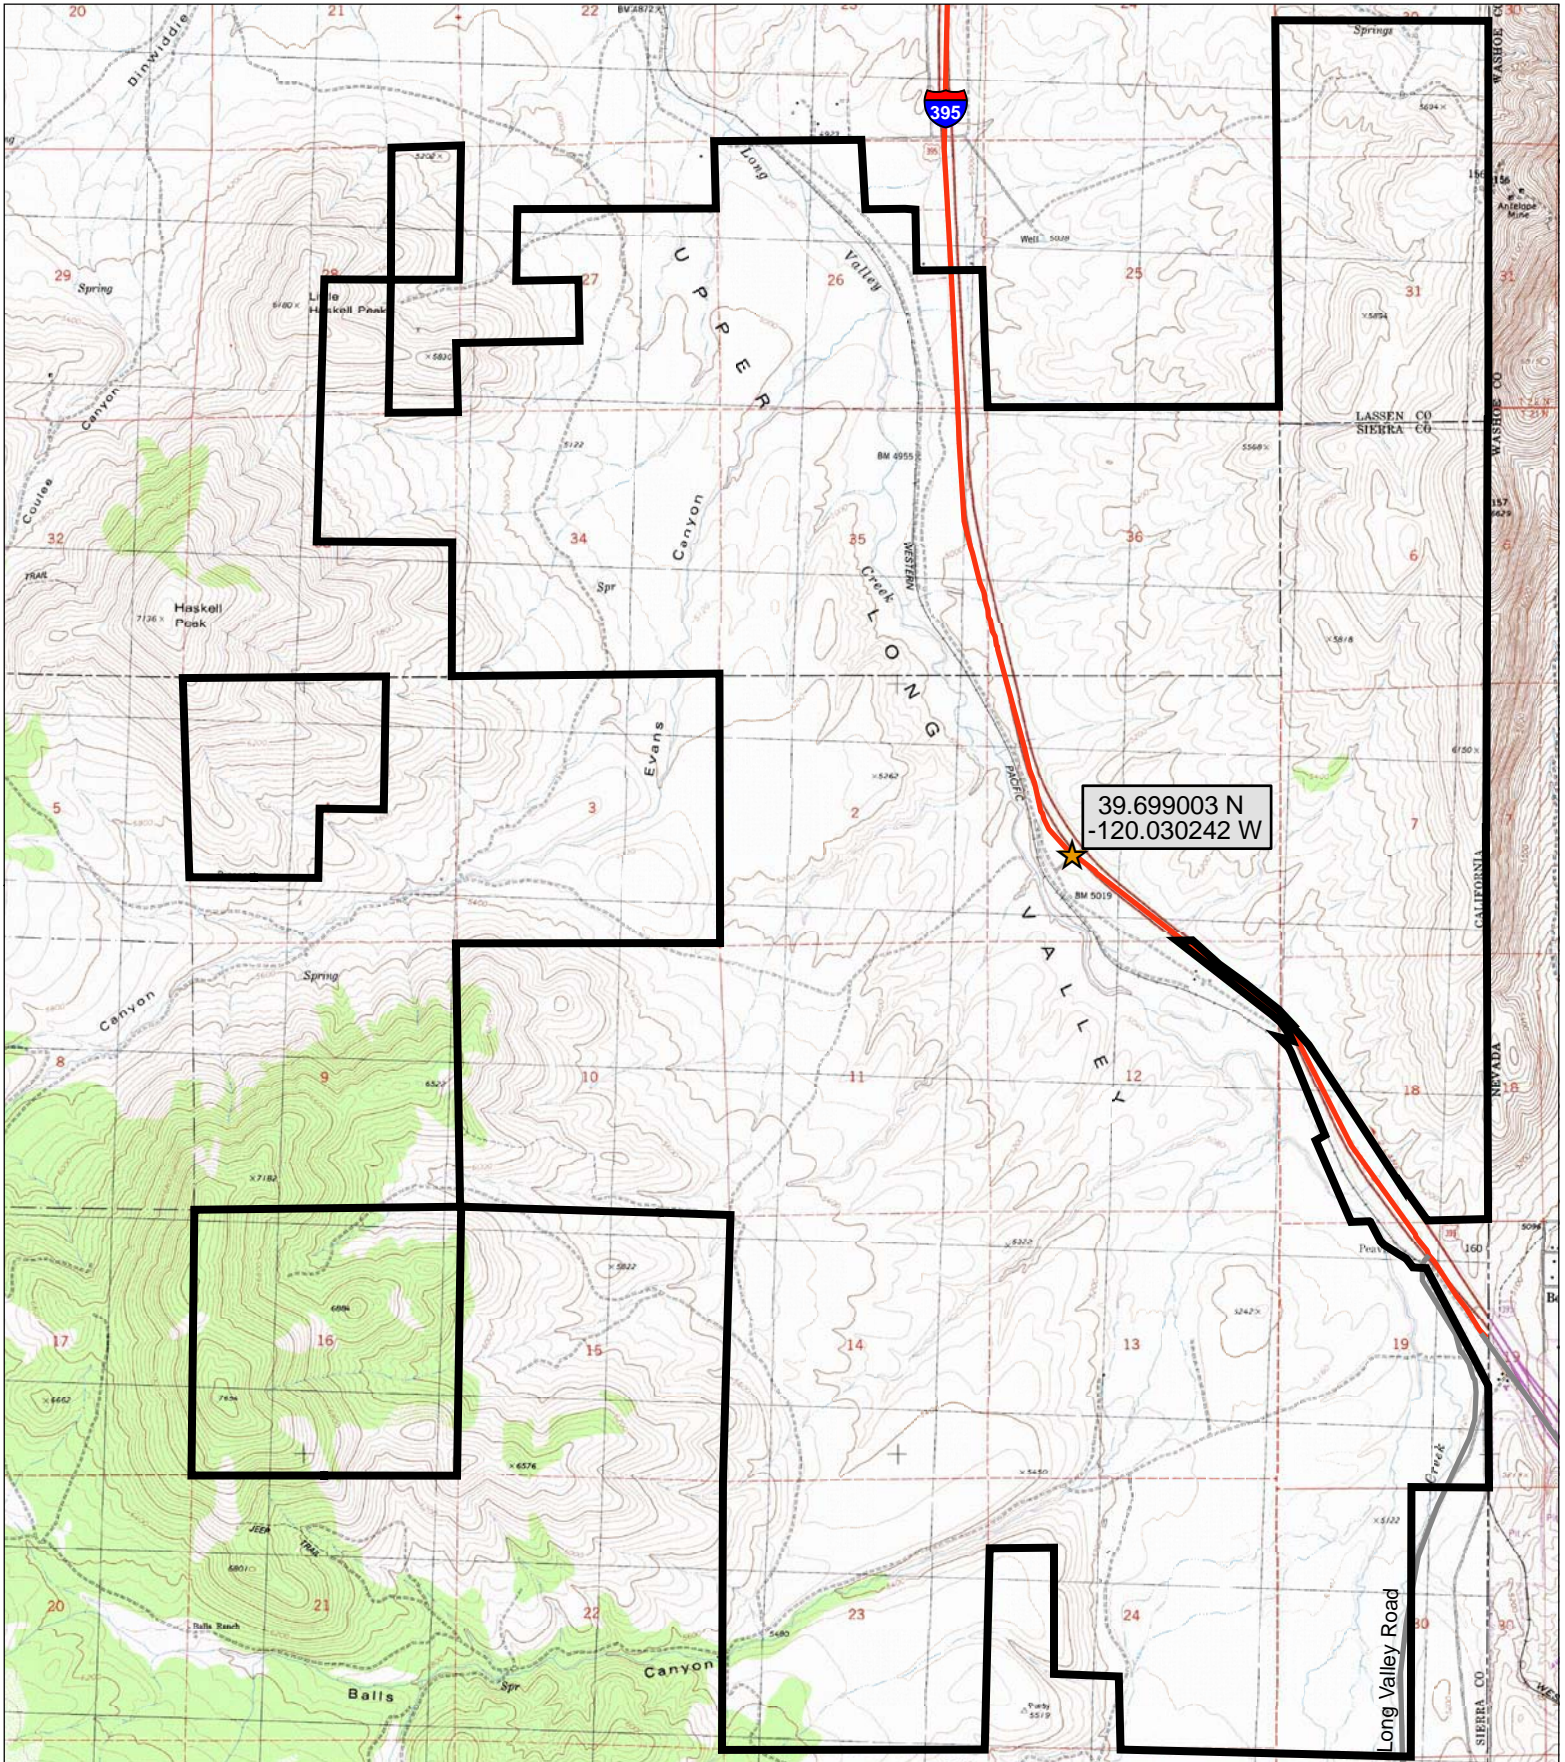

California Department of Fish and Game North Central Region HALLELUJAH JUNCTION WILDLIFE AREA Lassen and Sierra Counties

- Entrance
- Boundary
- Local Roads
- Highway

Topographic map 1:24 000