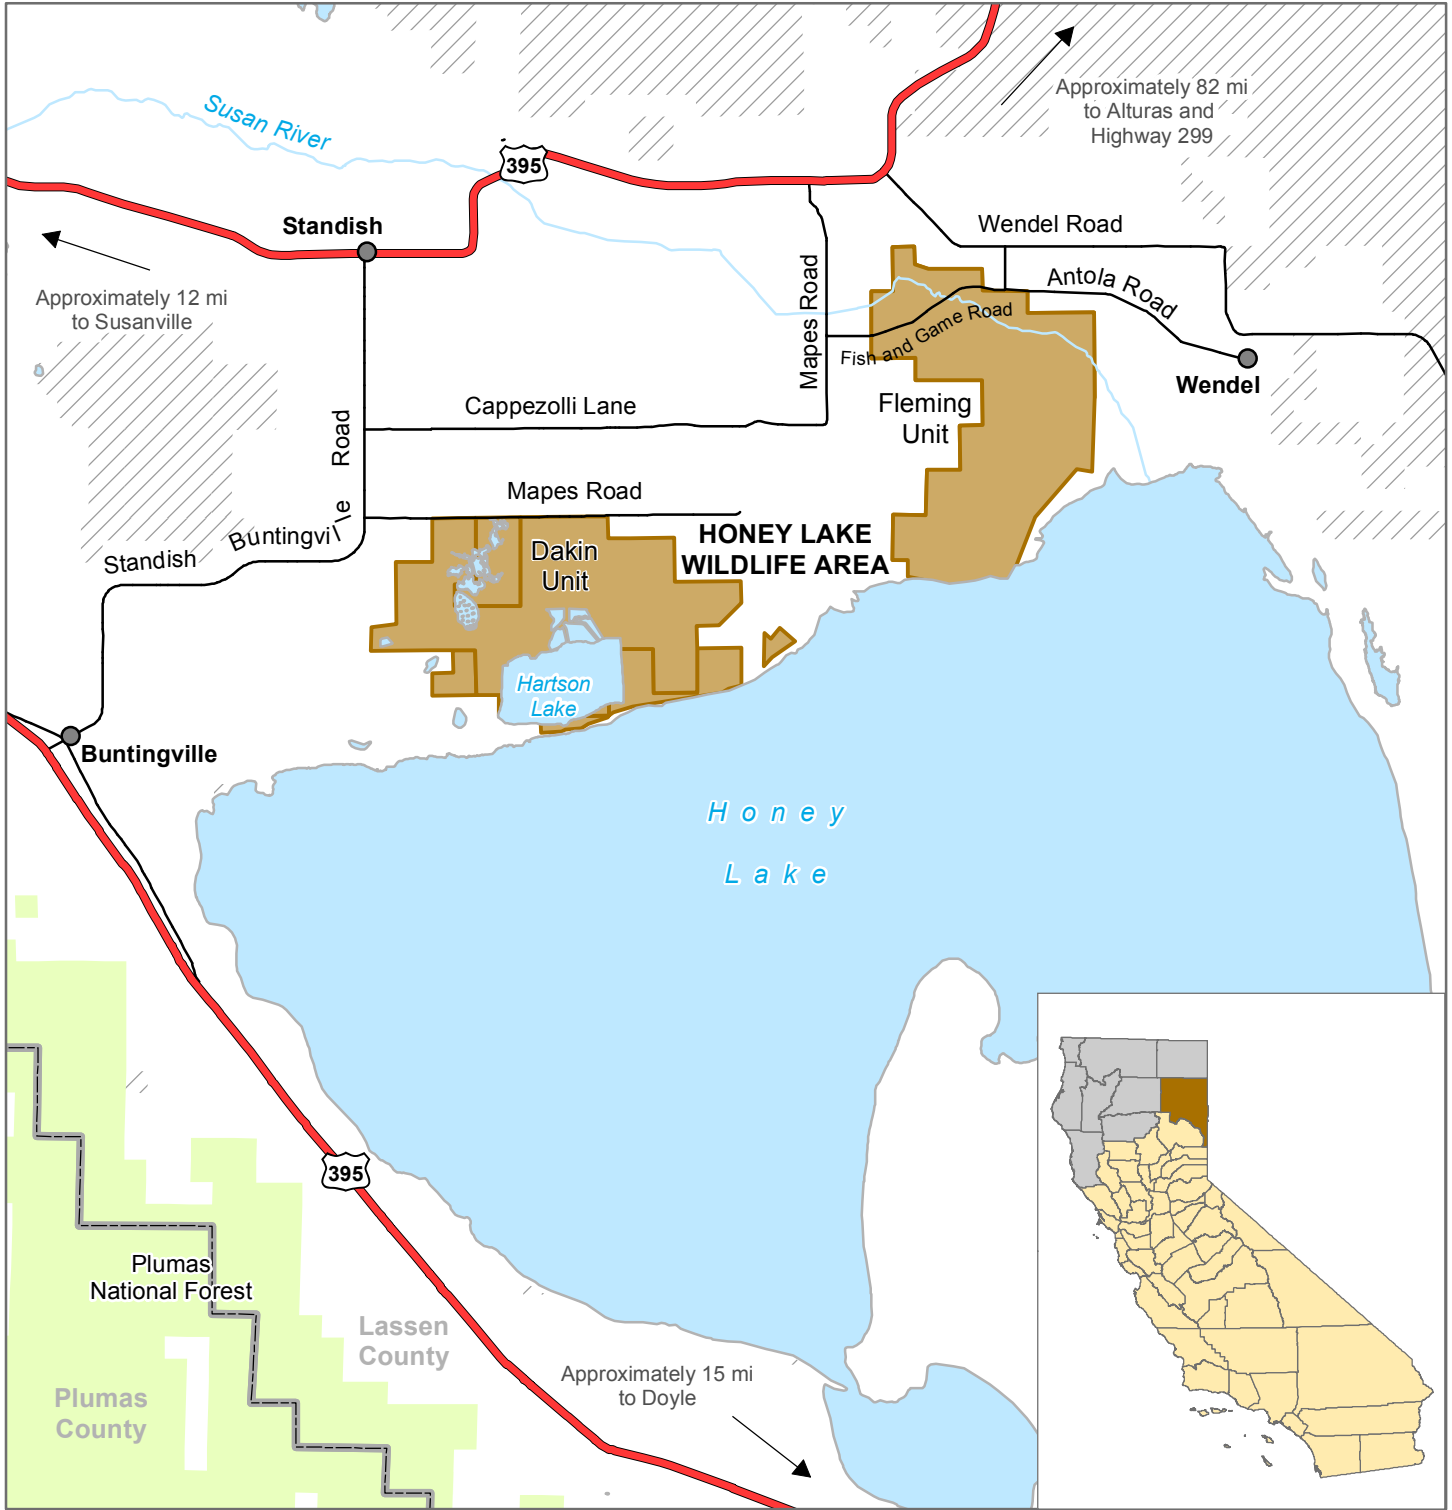

California Department of Fish and Wildlife Northern Region HONEY LAKE WILDLIFE AREA Lassen County

 Wildlife Area	 U.S. Highway
 Bureau of Land Management	 Local Road
 National Forest	

Disclaimer: Boundaries are approximate.
Maps are intended for general purposes only.