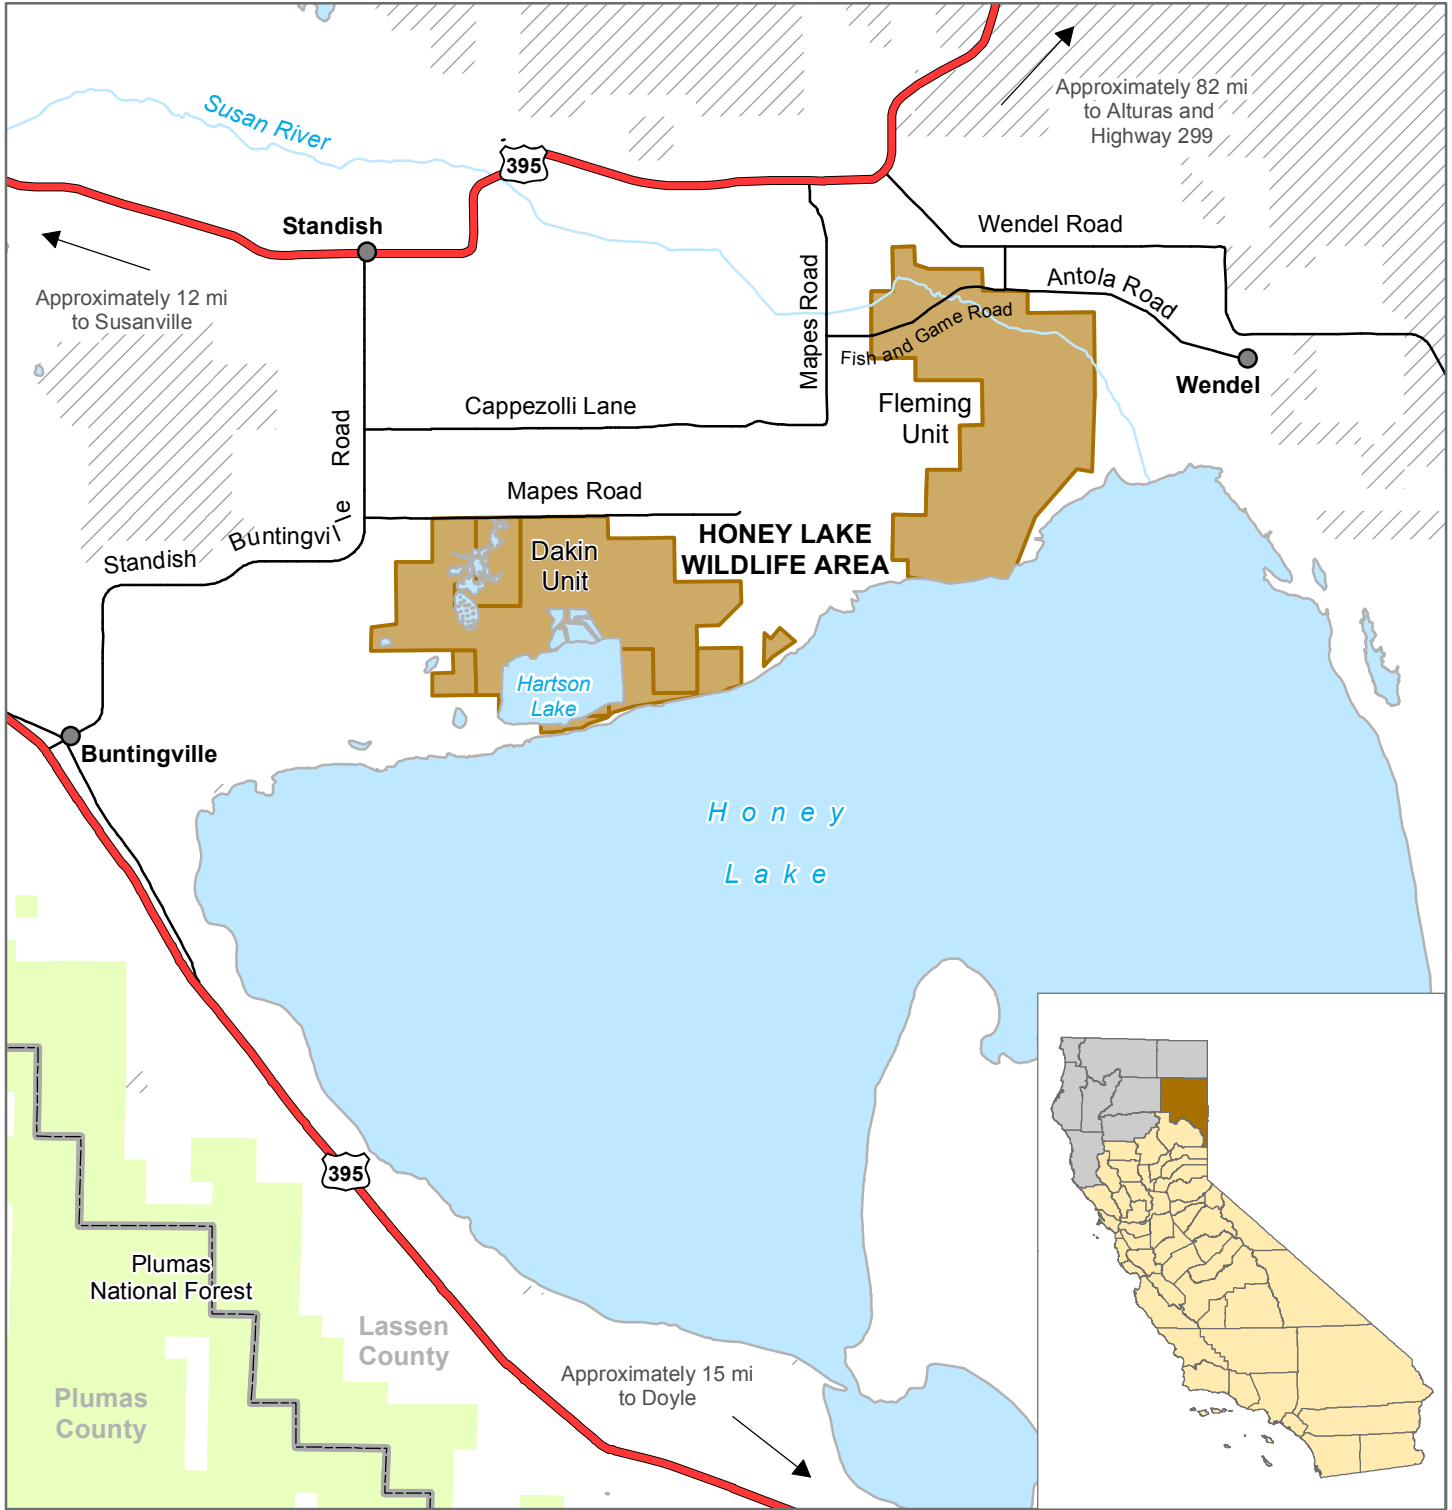

California Department of Fish and Wildlife Northern Region HONEY LAKE WILDLIFE AREA Lassen County

 Wildlife Area	 U.S. Highway
 Bureau of Land Management	 Local Road
 National Forest	

Disclaimer: Boundaries are approximate. Maps are intended for general purposes only.