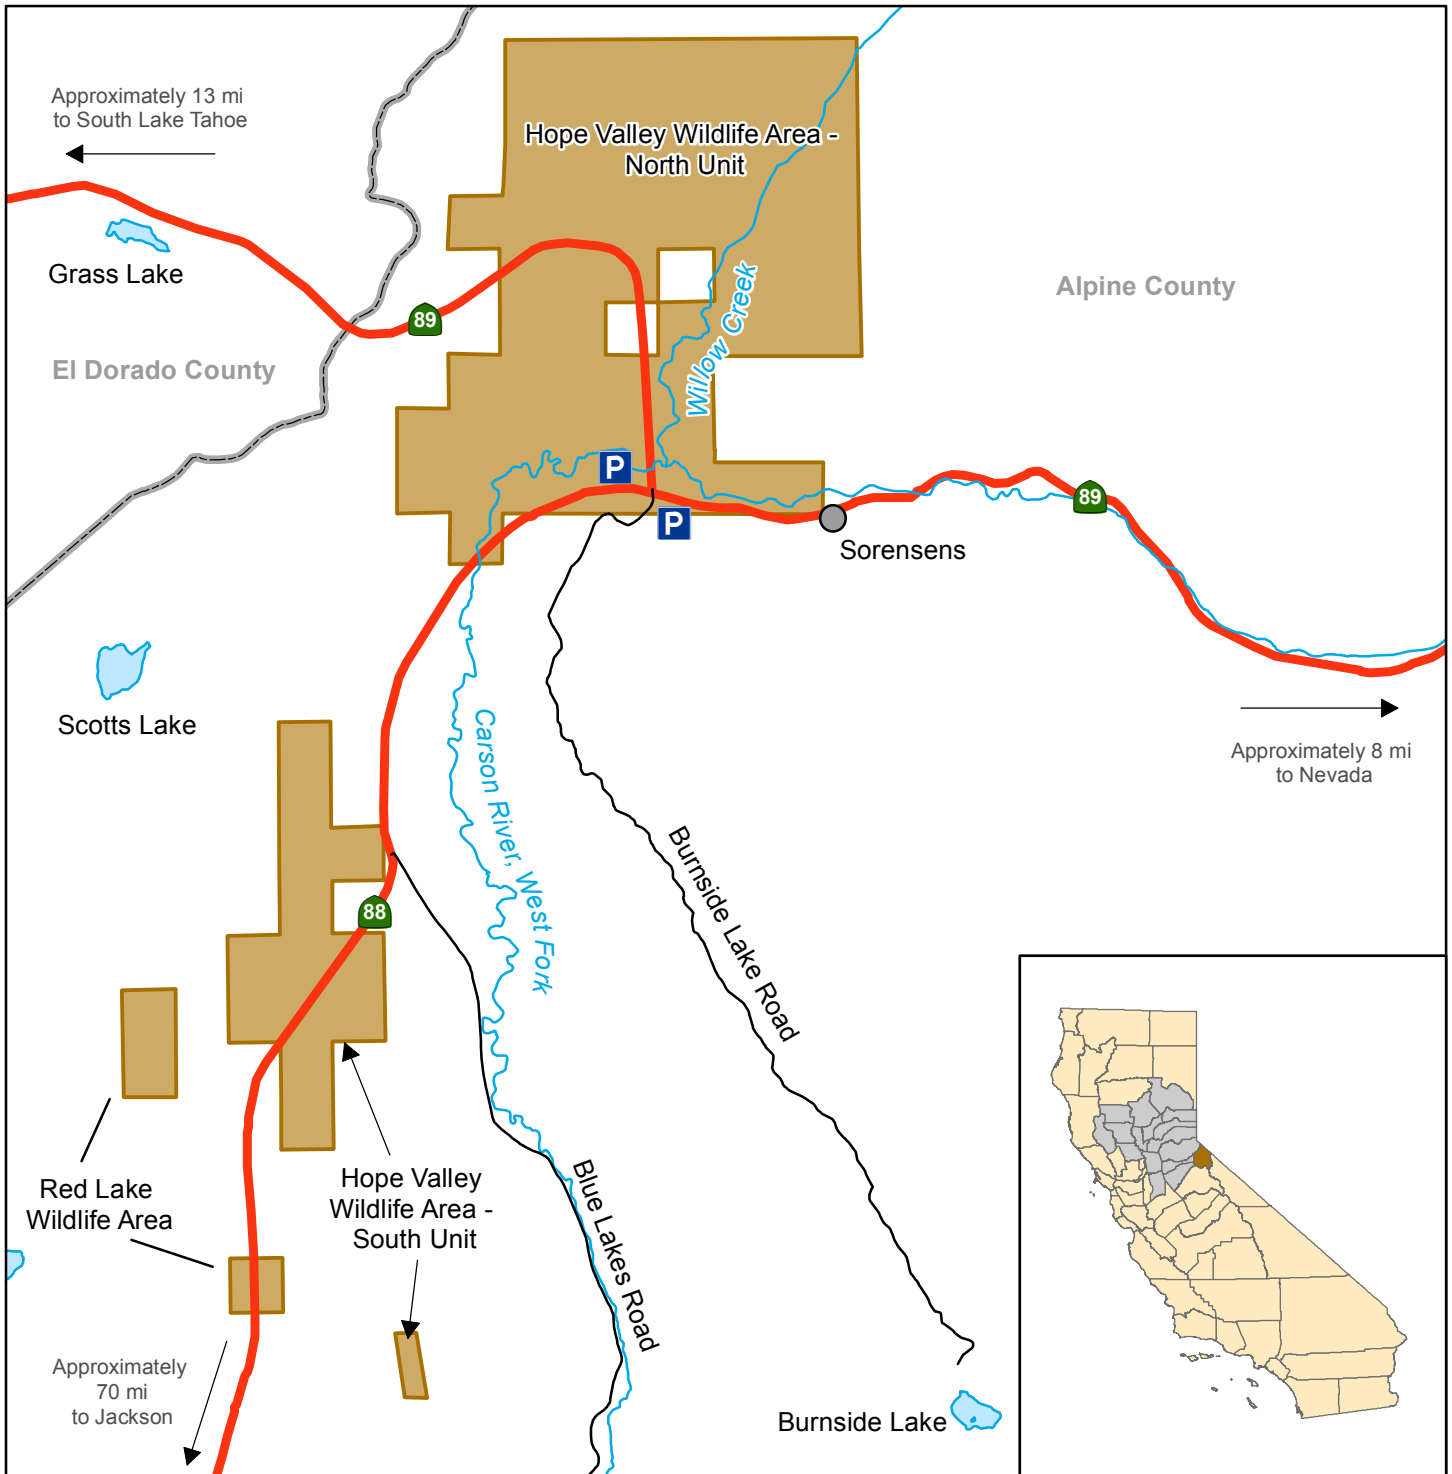

California Department of Fish and Wildlife

North Central Region

HOPE VALLEY WILDLIFE AREA

Alpine County

- Wildlife Area
- State Highway
- River / Lake
- Local Road
- County Line
- P Parking

Disclaimer: Boundaries are approximate.
 Maps are intended for general purposes only.