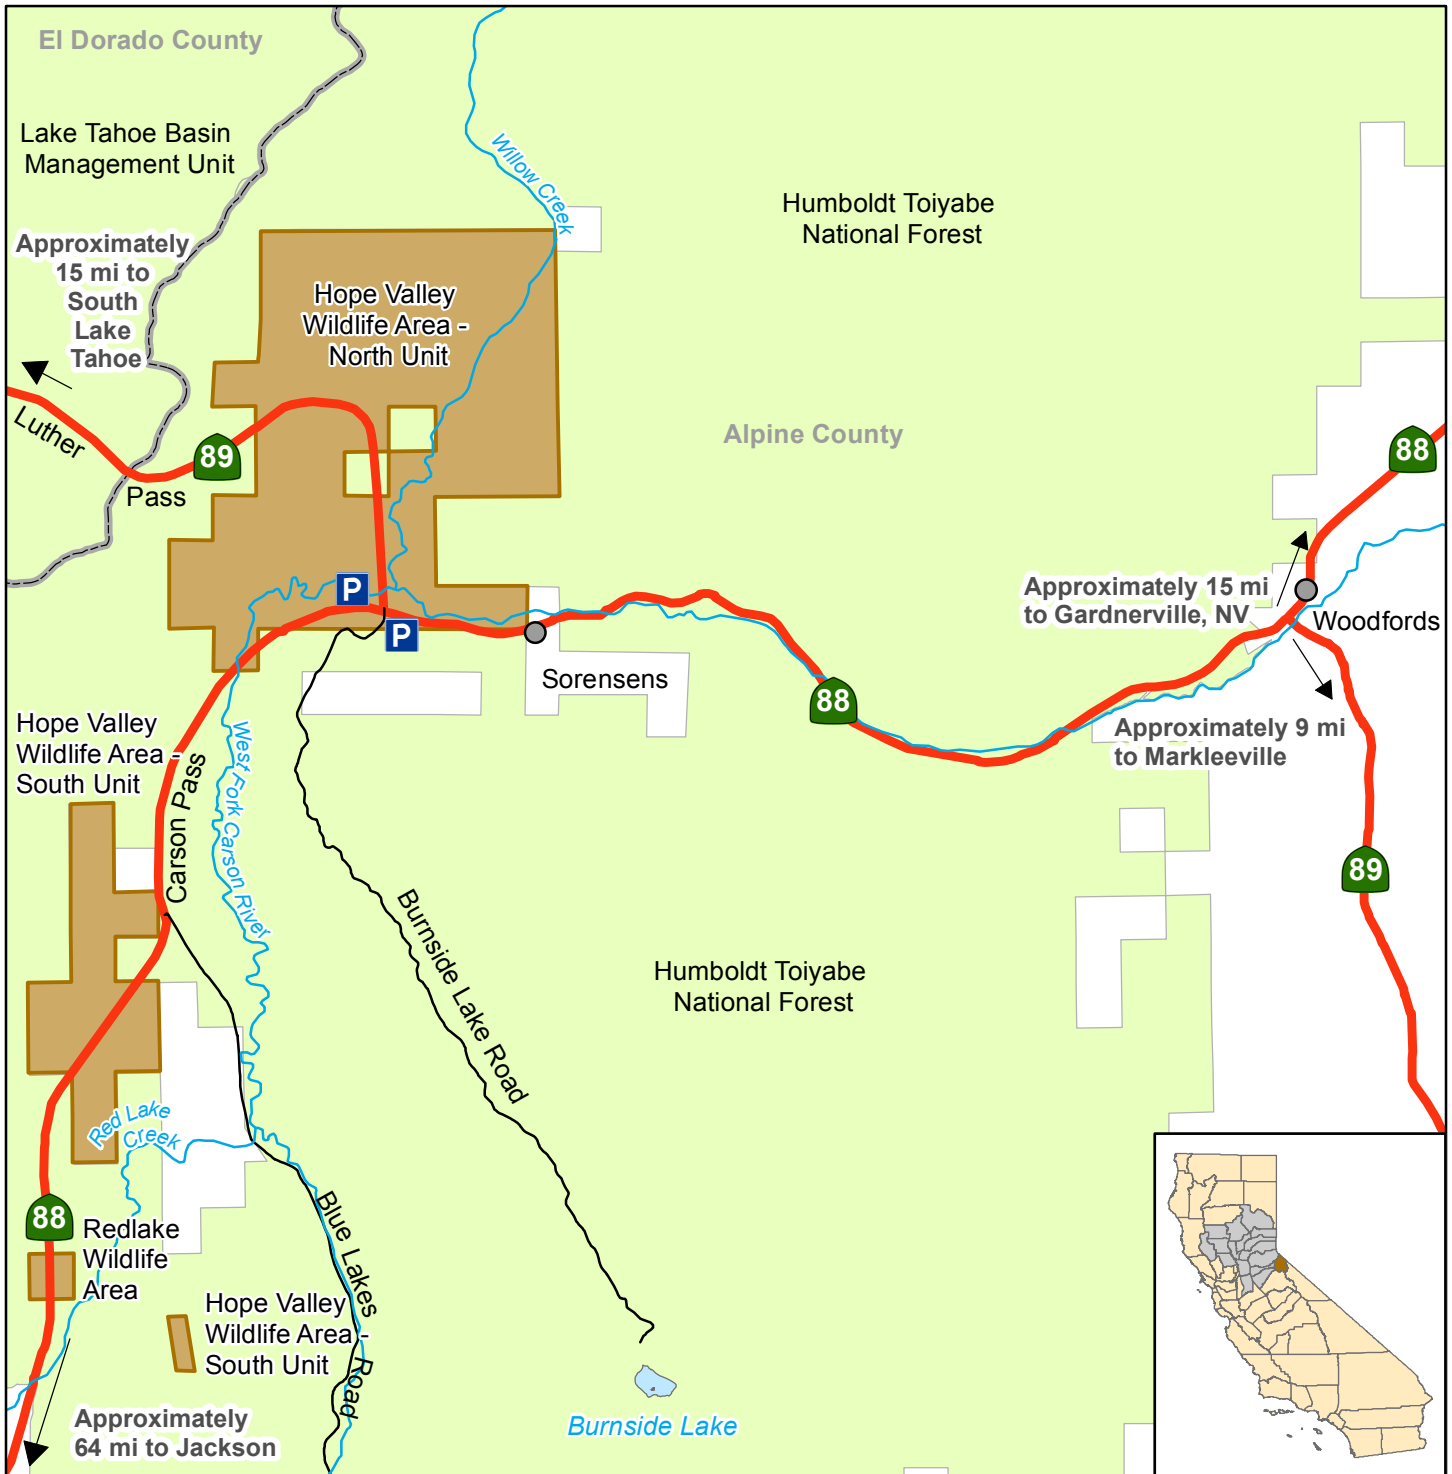

# California Department of Fish and Wildlife North Central Region HOPE VALLEY WILDLIFE AREA Alpine County

Wildlife Area	County Line	River
US Forest Service	State Highway	Parking
River / Lake	Local Road	N

0 1 Miles

Disclaimer: Boundaries are approximate.  
Maps are intended for general purposes only.