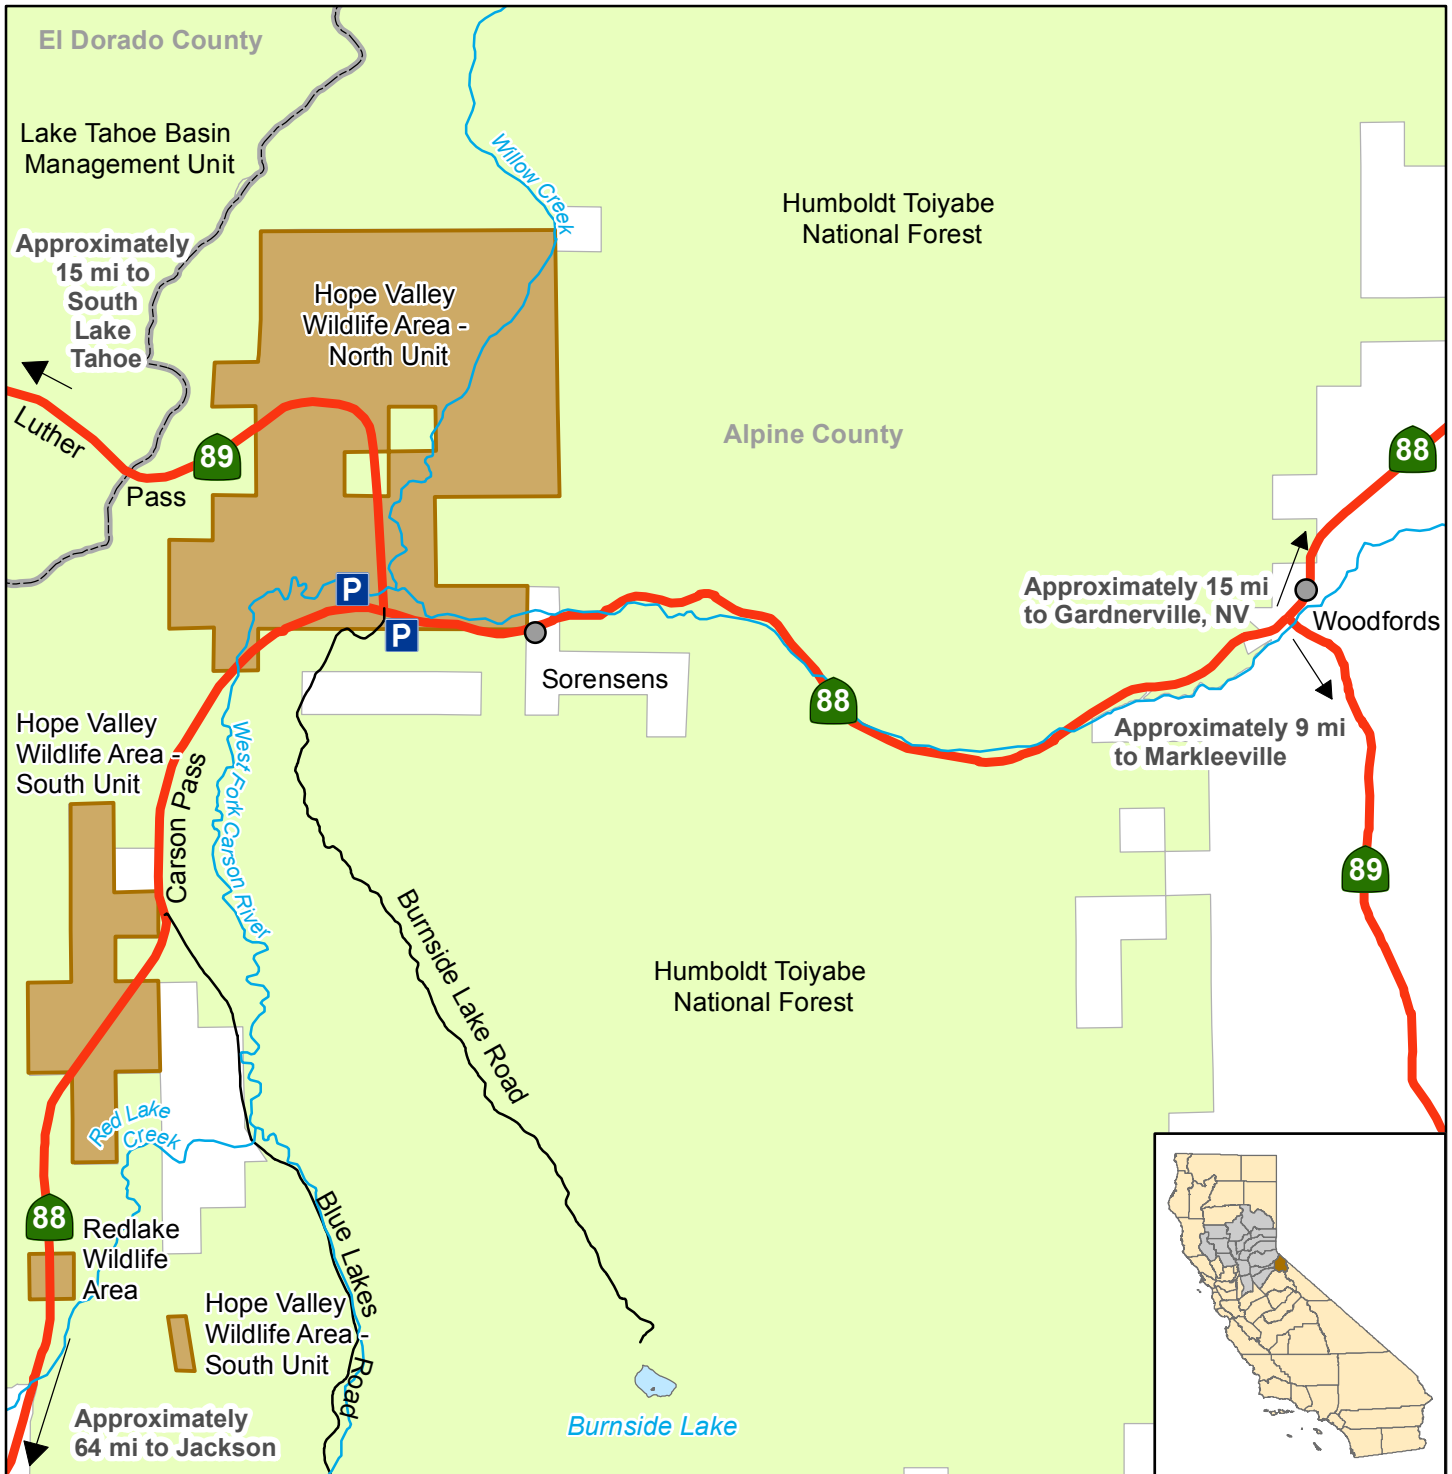

California Department of Fish and Wildlife North Central Region HOPE VALLEY WILDLIFE AREA Alpine County

Wildlife Area	County Line	River
US Forest Service	State Highway	Parking
River / Lake	Local Road	N

0 1 Miles

Disclaimer: Boundaries are approximate.
Maps are intended for general purposes only.