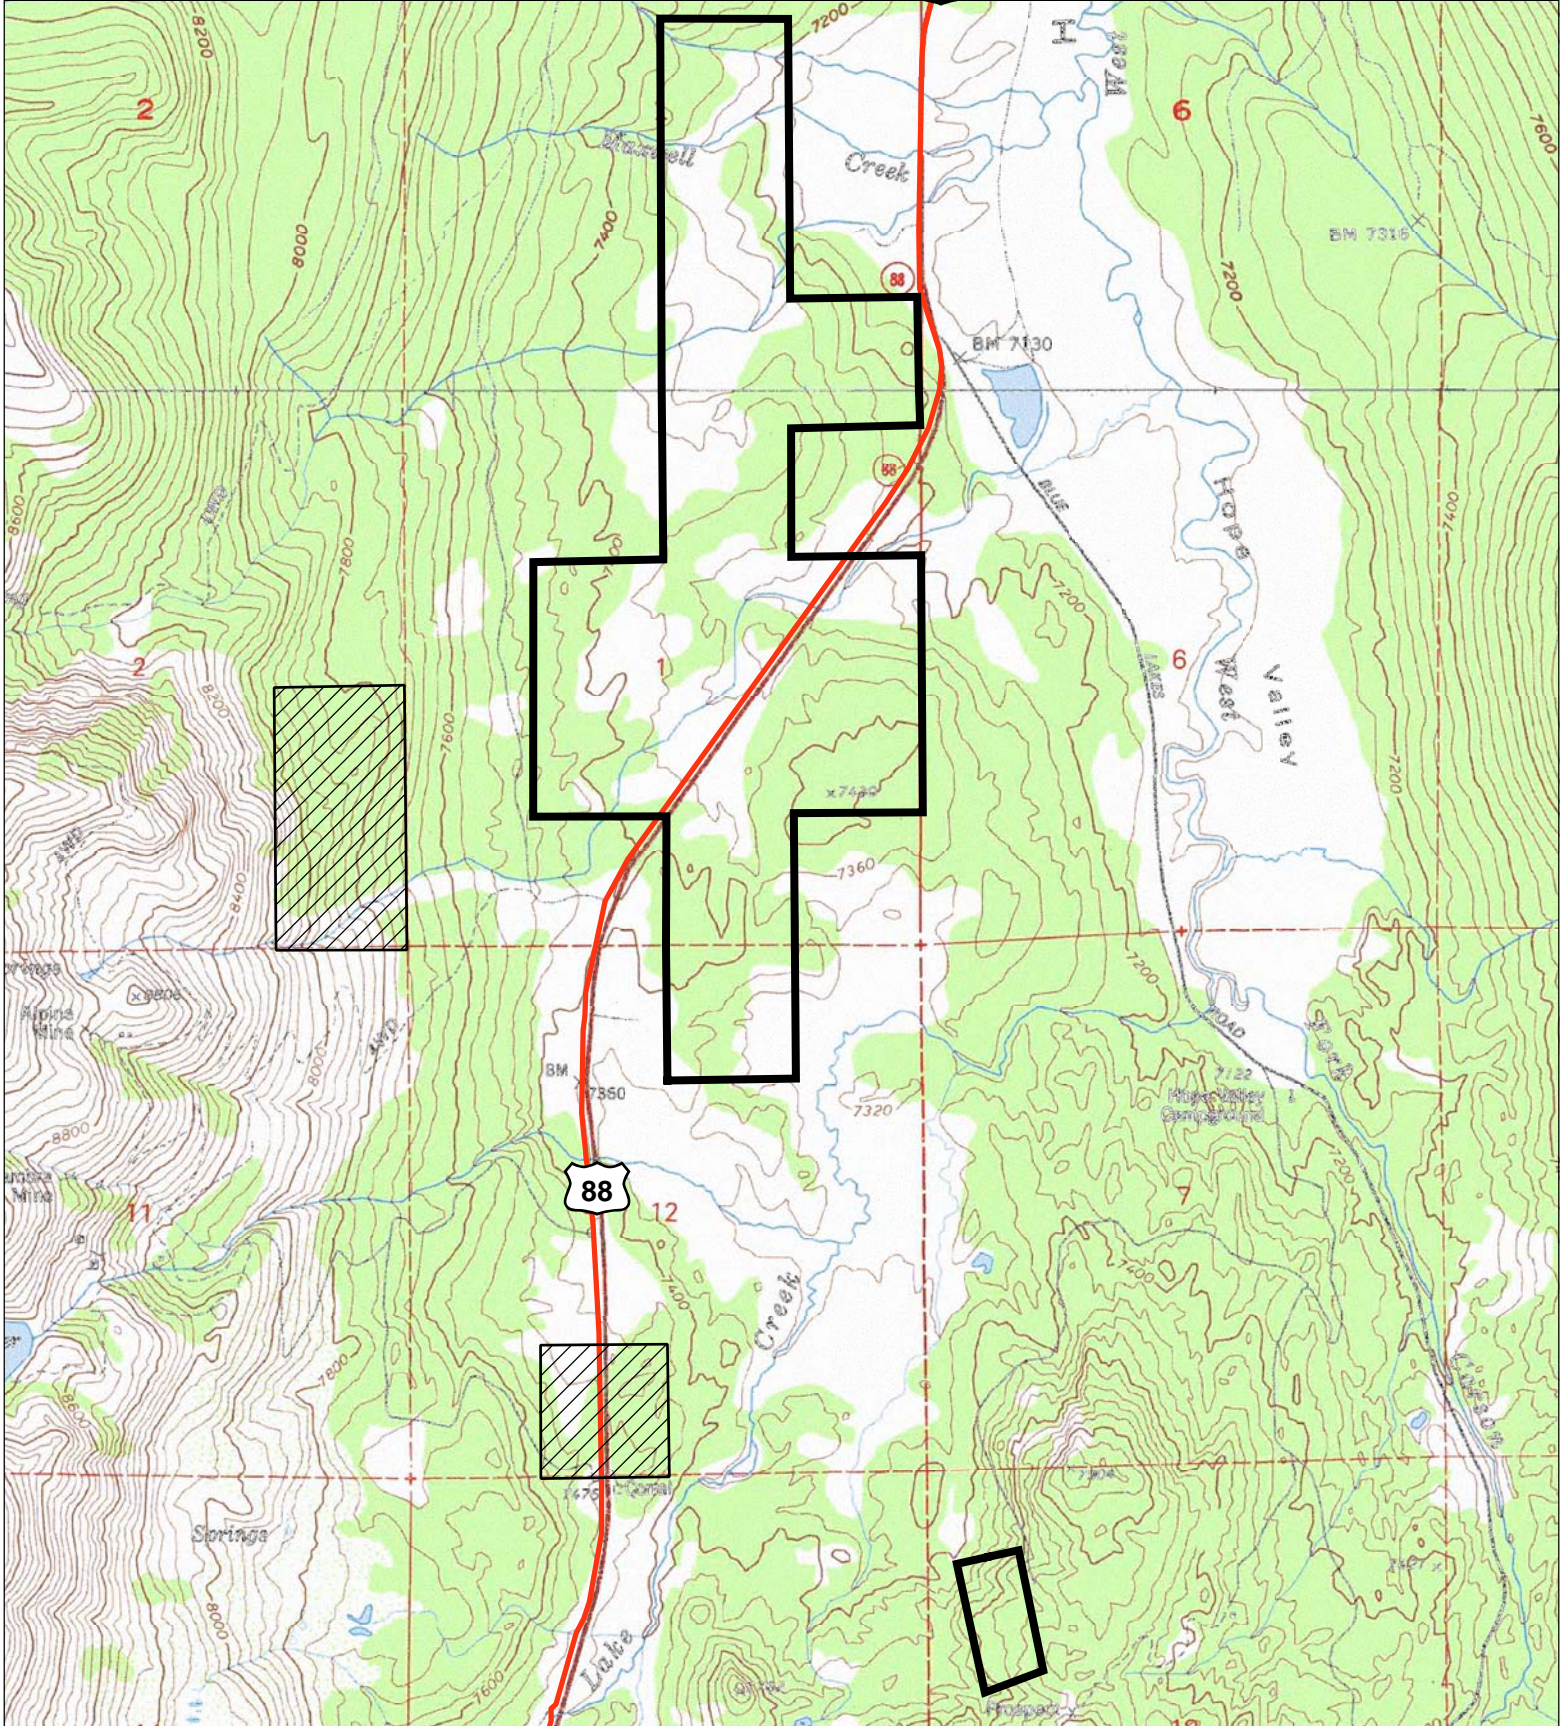

California Department of Fish and Game
North Central Region
HOPE VALLEY WILDLIFE AREA
SOUTH UNIT
Alpine County

- Highway
- Red Lake Wildlife Area
- Hope Valley Boundary

Topographic map 1:24 000

May 2008 - JG
DFG Region2 - WLM