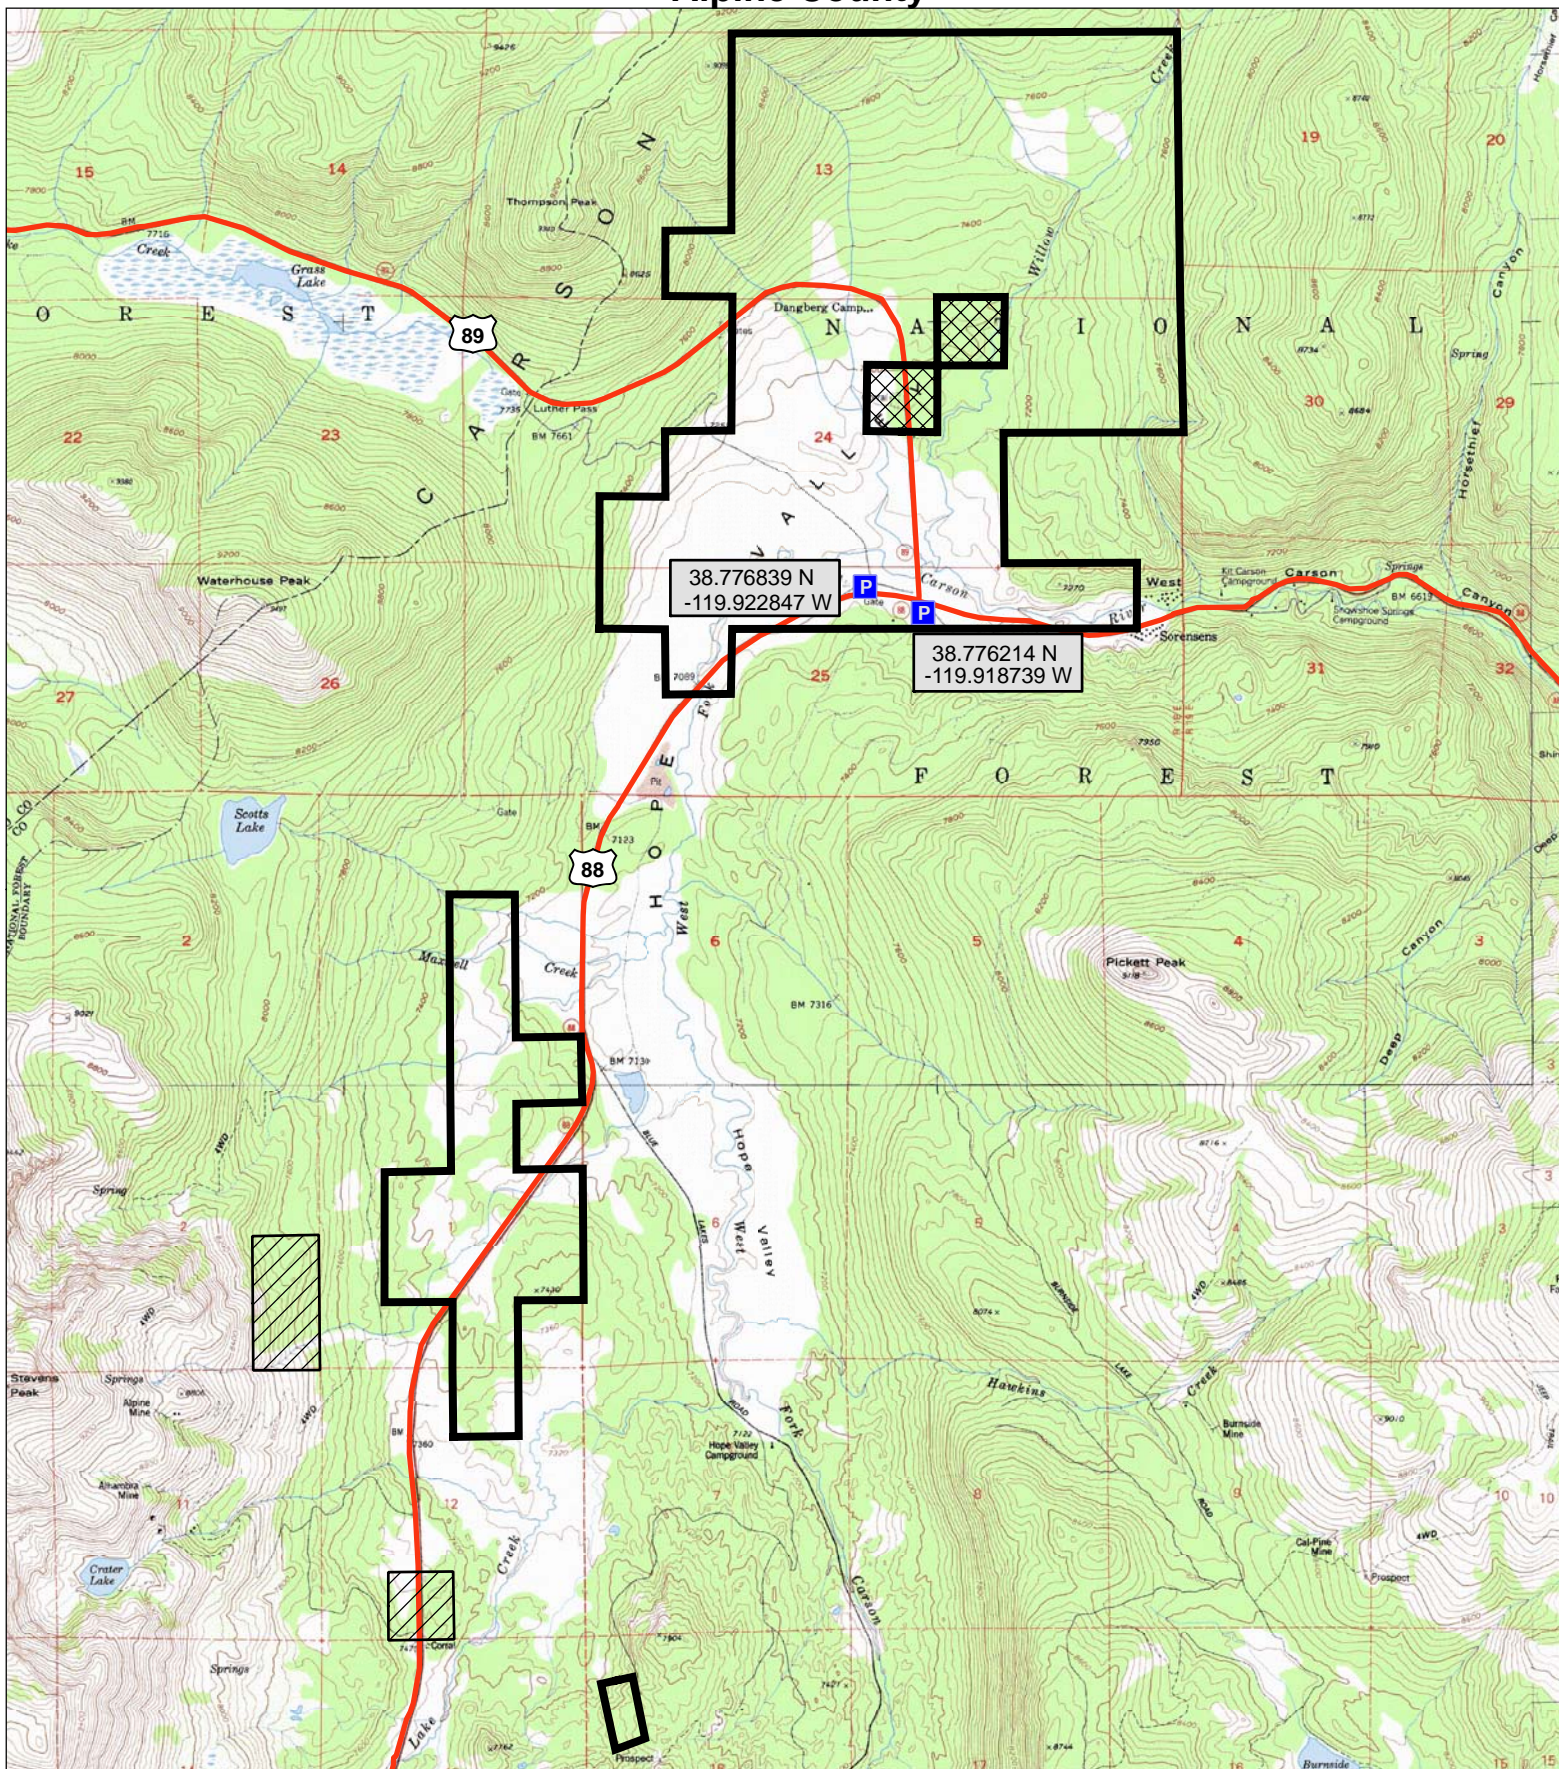

# California Department of Fish and Game North Central Region HOPE VALLEY WILDLIFE AREA Alpine County

- Parking
- Red Lake Wildlife Area
- Hope Valley Boundary
- Highway
- Private Property

Topographic map 1:24 000

May 2008 - JG  
DFG Region2 - WLM