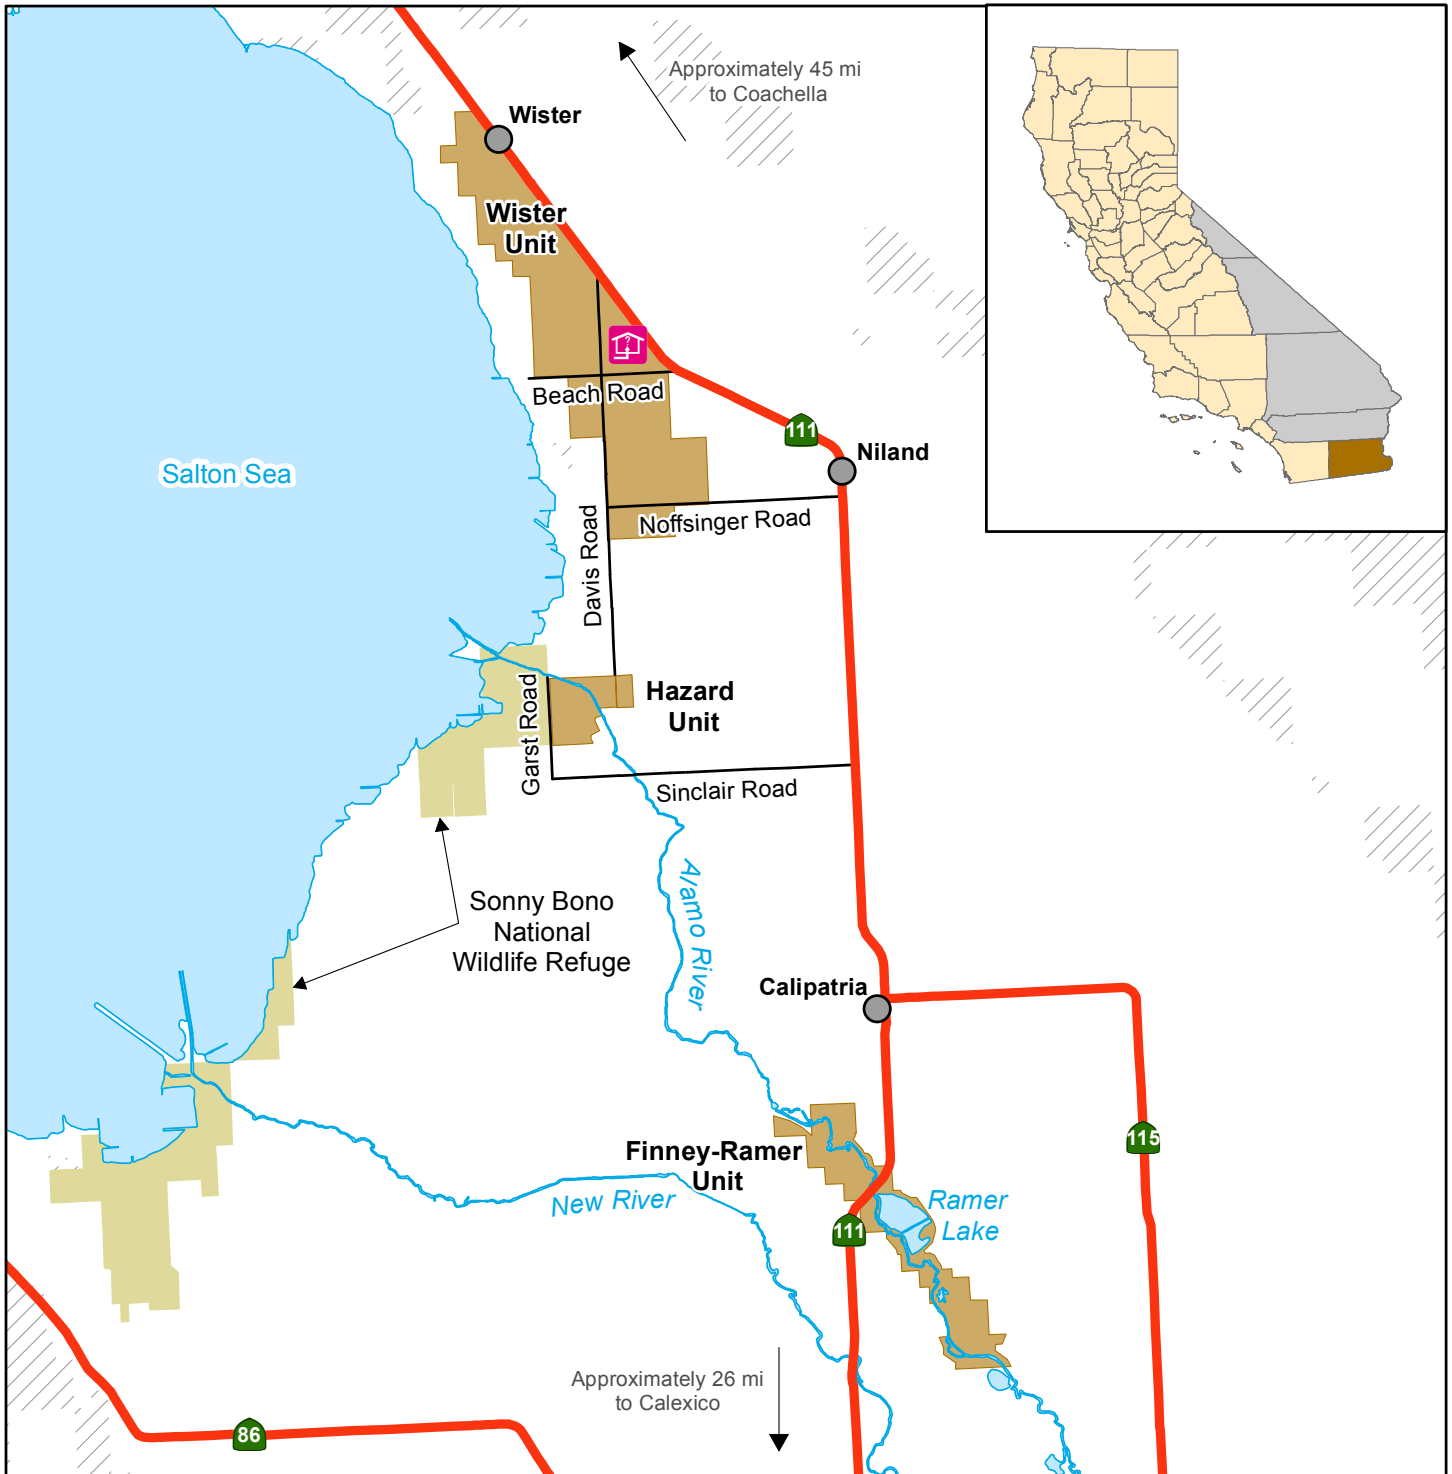

California Department of Fish and Wildlife Inland Deserts Region IMPERIAL WILDLIFE AREA Imperial County

Wildlife Area	Bureau of Land Management
National Wildlife Refuge	State Highway
Headquarters	Local Road

Disclaimer: Boundaries are approximate. Maps are intended for general purposes only. January 2015 - WLB