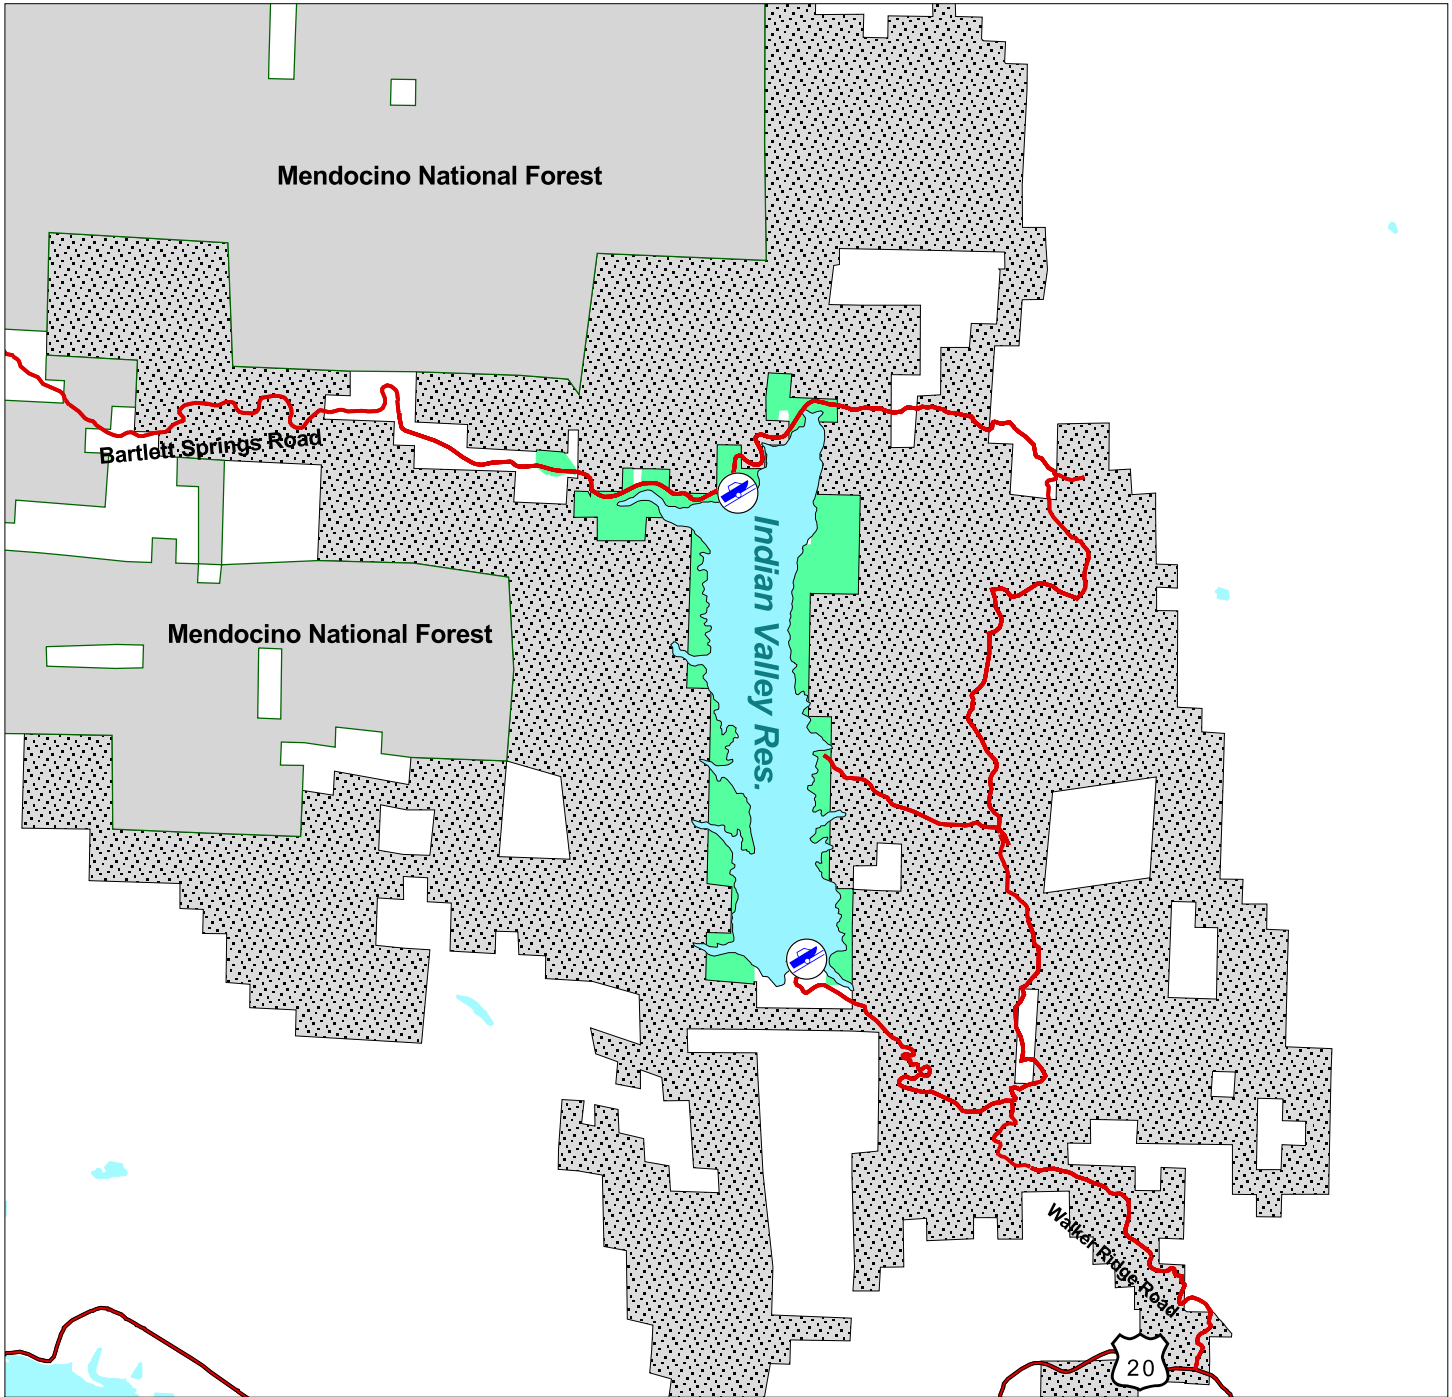

California Department of Fish and Game
Central Coast Region - Lake County

Indian Valley Wildlife Area

Legend

- Indian Valley Wildlife Area
- Bureau of Land Management Property
- Mendocino National Forest
- Boat Ramp
- County Road

One Inch = 2.0 Miles