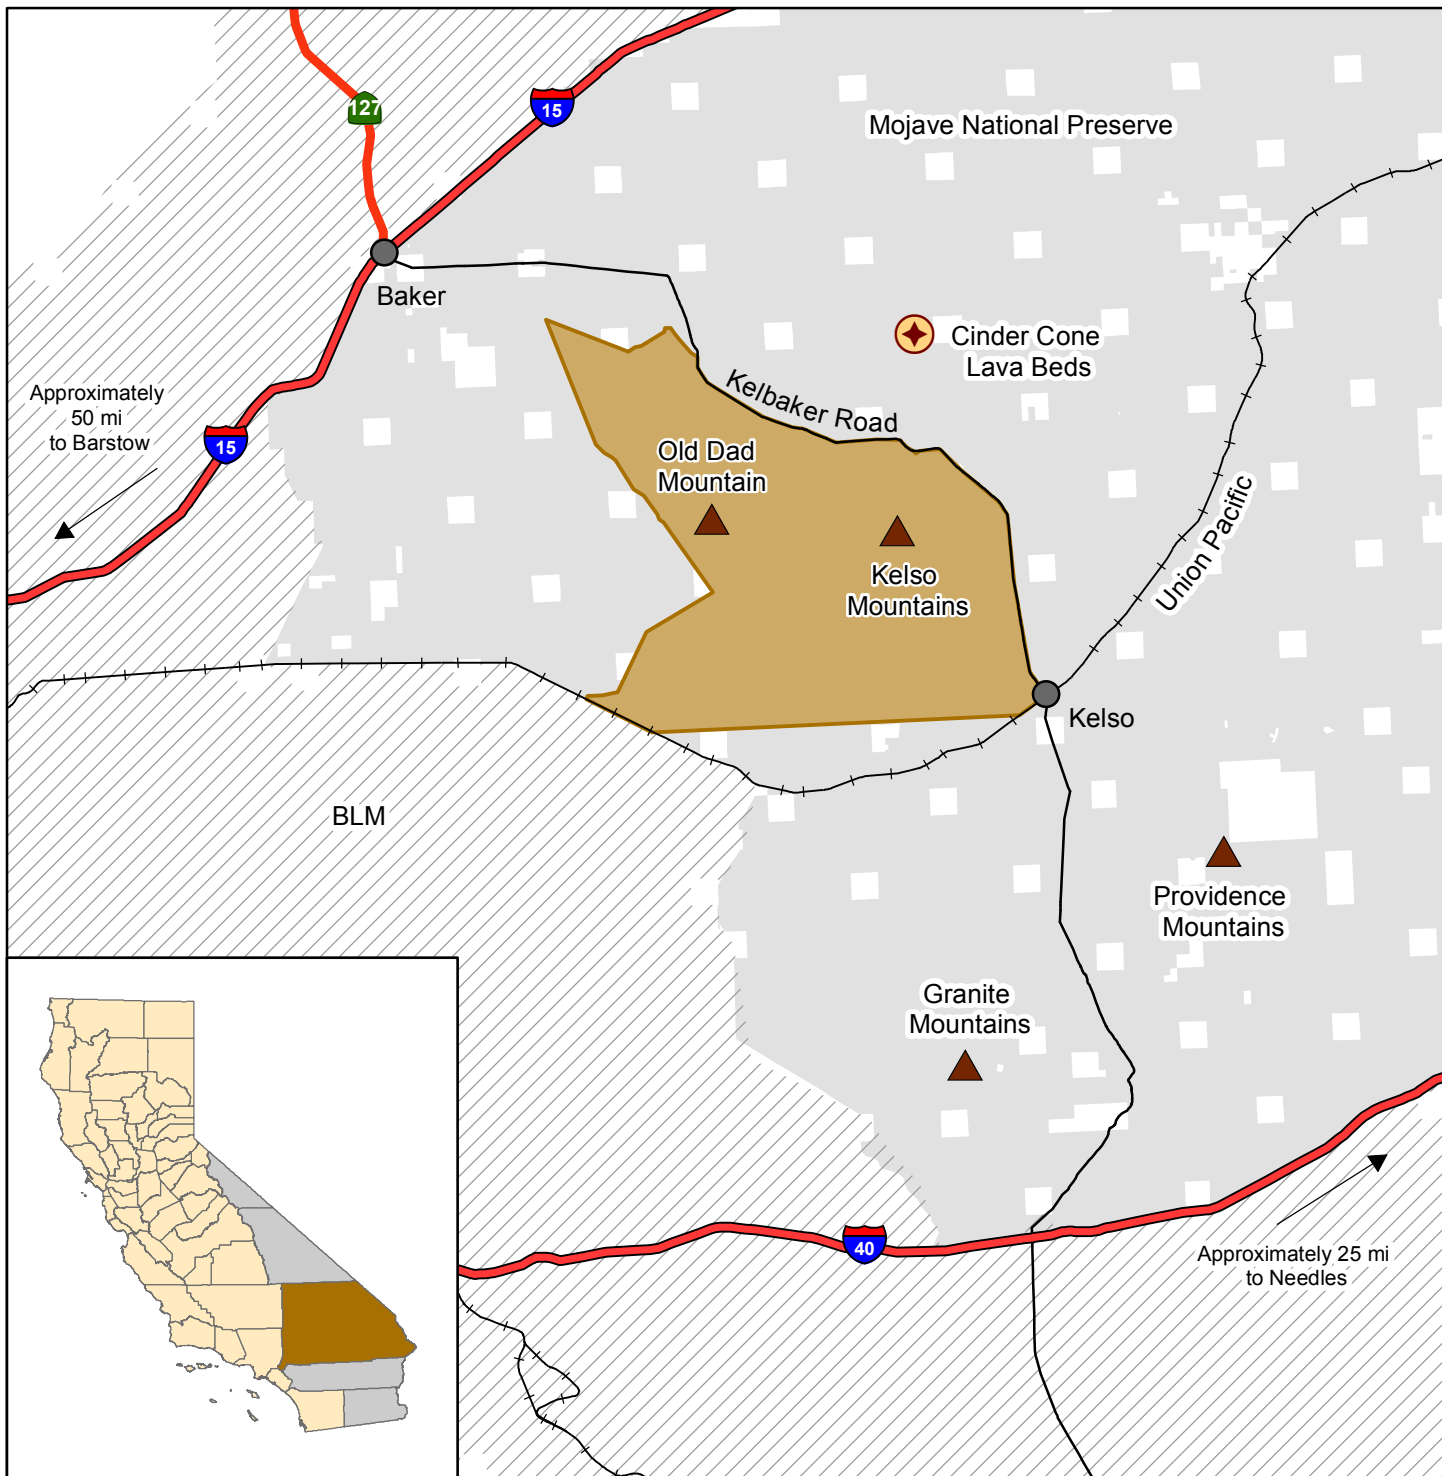

**California Department of Fish and Wildlife
Inland Deserts Region
KELSO PEAK / OLD DAD MOUNTAINS WILDLIFE AREA
San Bernardino County**

Wildlife Area	State Highway
Bureau of Land Management	Interstate Highway
Mojave National Preserve	Railroad

N
 0 8 Miles

Disclaimer: Boundaries are approximate. Maps are intended for general purposes only. December 2014 - WLB