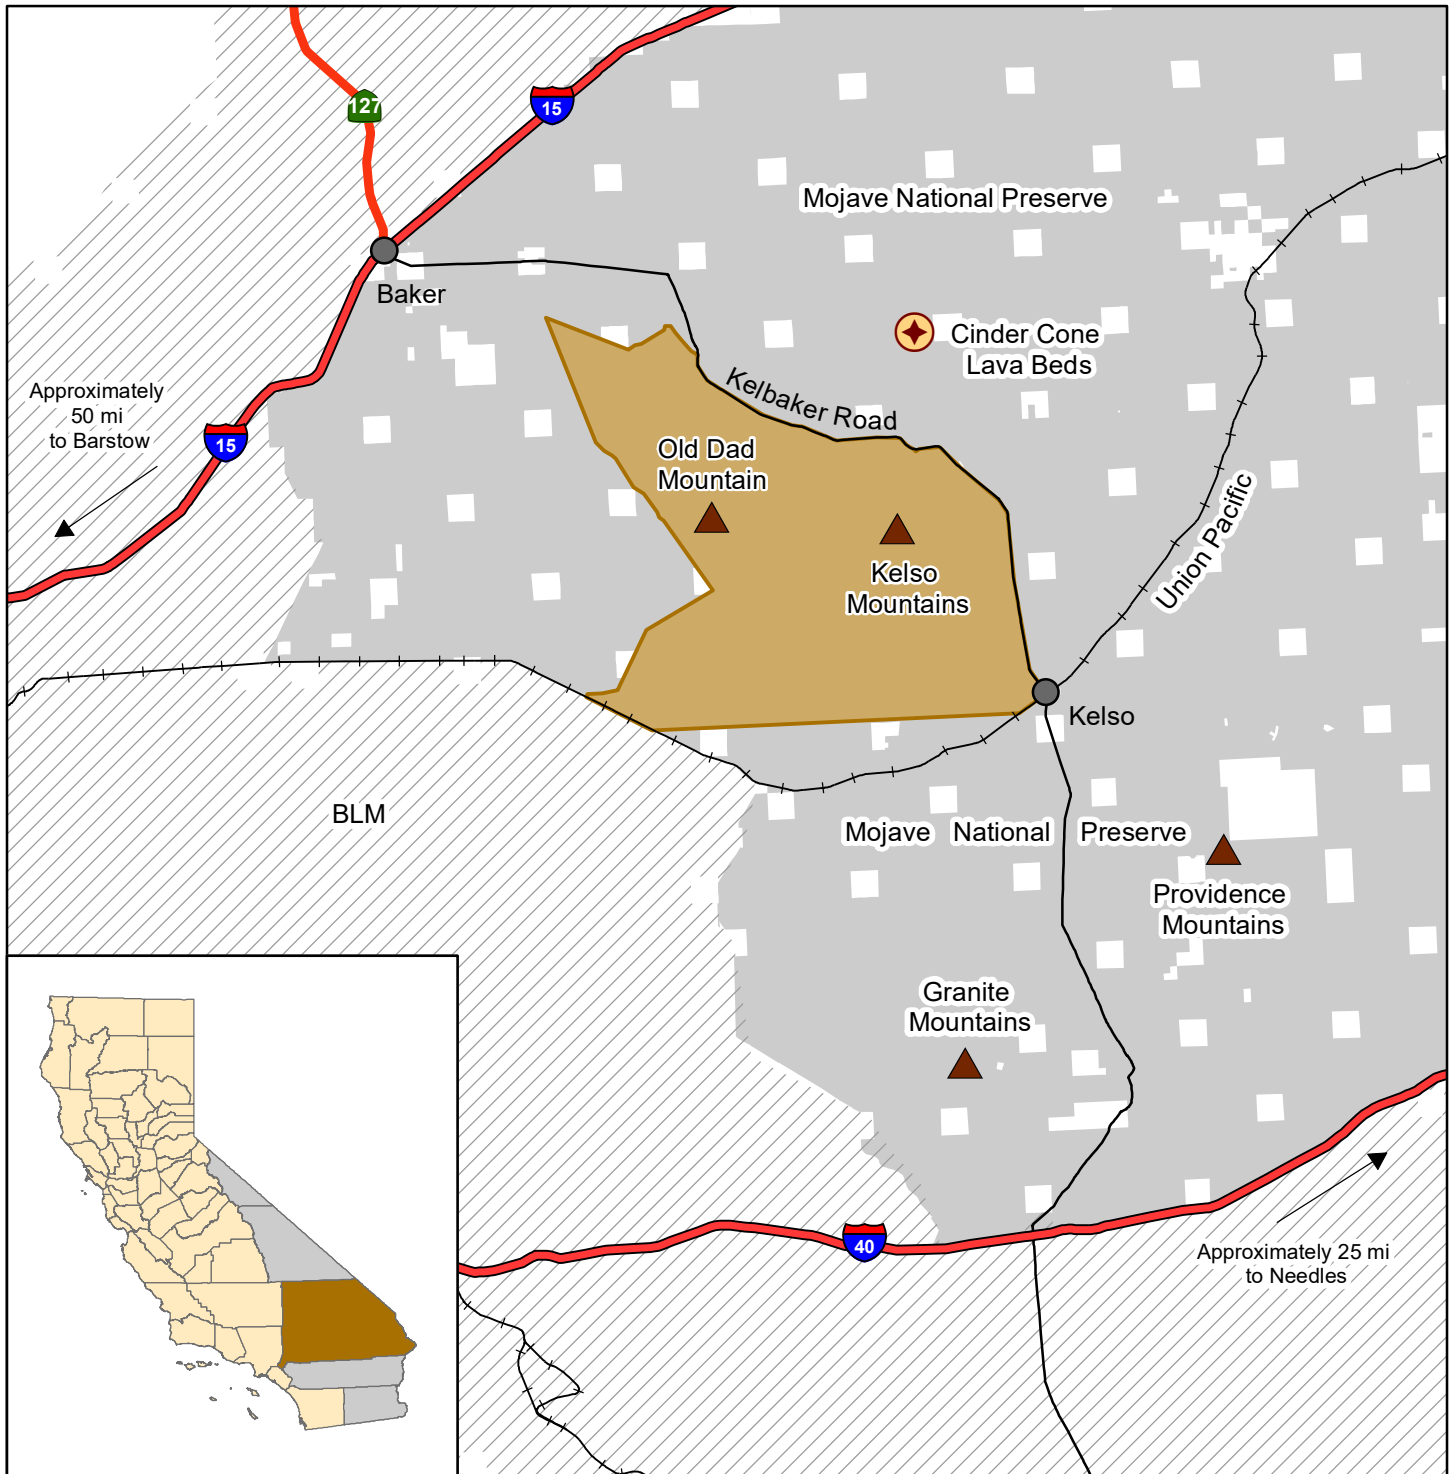

California Department of Fish and Wildlife Inland Deserts Region KELSO PEAK / OLD DAD MOUNTAINS WILDLIFE AREA San Bernardino County

Wildlife Area (Within Mojave National Preserve)	State Highway	N 0 5 Miles
Bureau of Land Management	Interstate Highway	
Mojave National Preserve	Railroad	

Disclaimer: Boundaries are approximate.
Maps are intended for general purposes only.

October 2019 - WLB