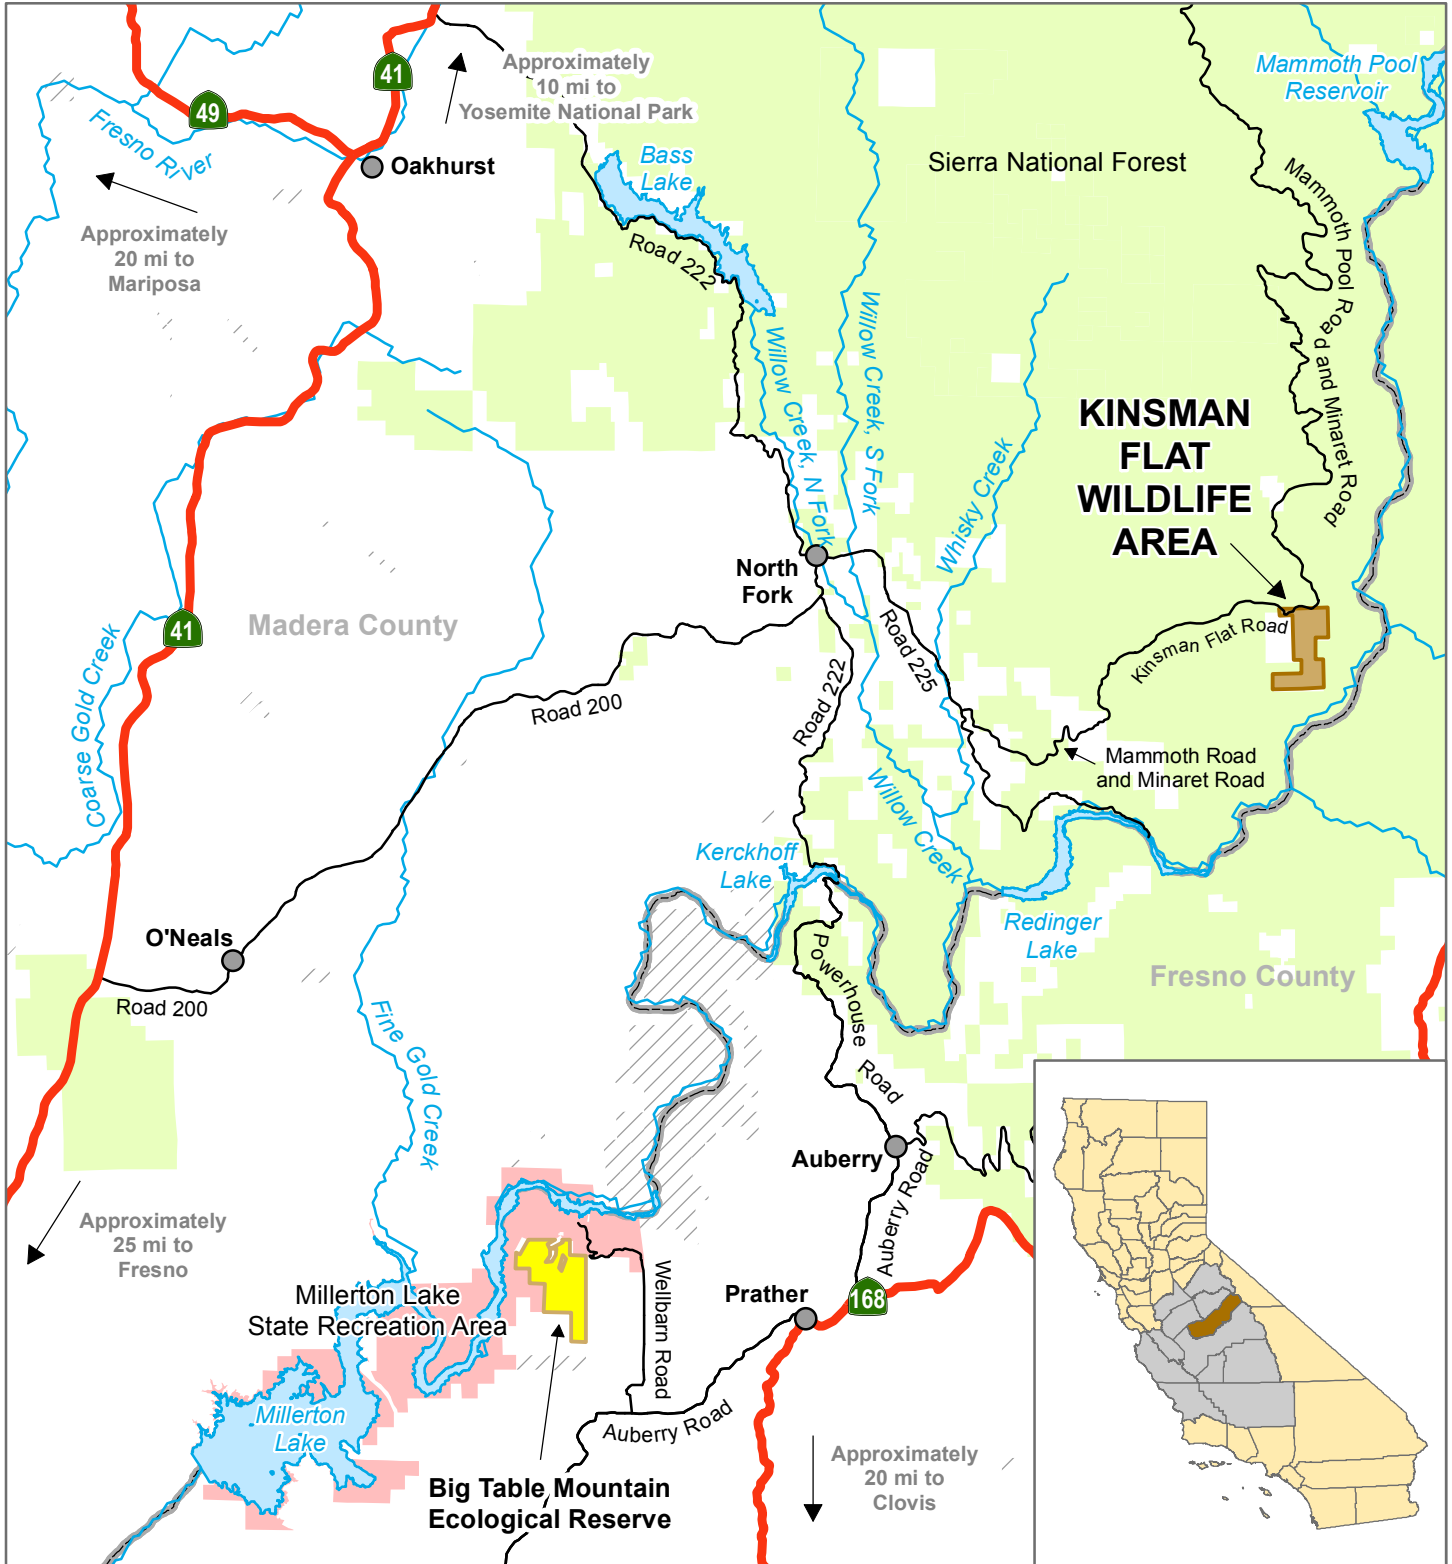

California Department of Fish and Wildlife Central Region KINSMAN FLAT WILDLIFE AREA Madera County

Wildlife Area	Bureau of Land Management
Ecological Reserve	State Highway
State Recreation Area	Local Road
Sierra National Forest	

Disclaimer: Boundaries are approximate.
Maps are intended for general purposes only.

December 2014 - WLB