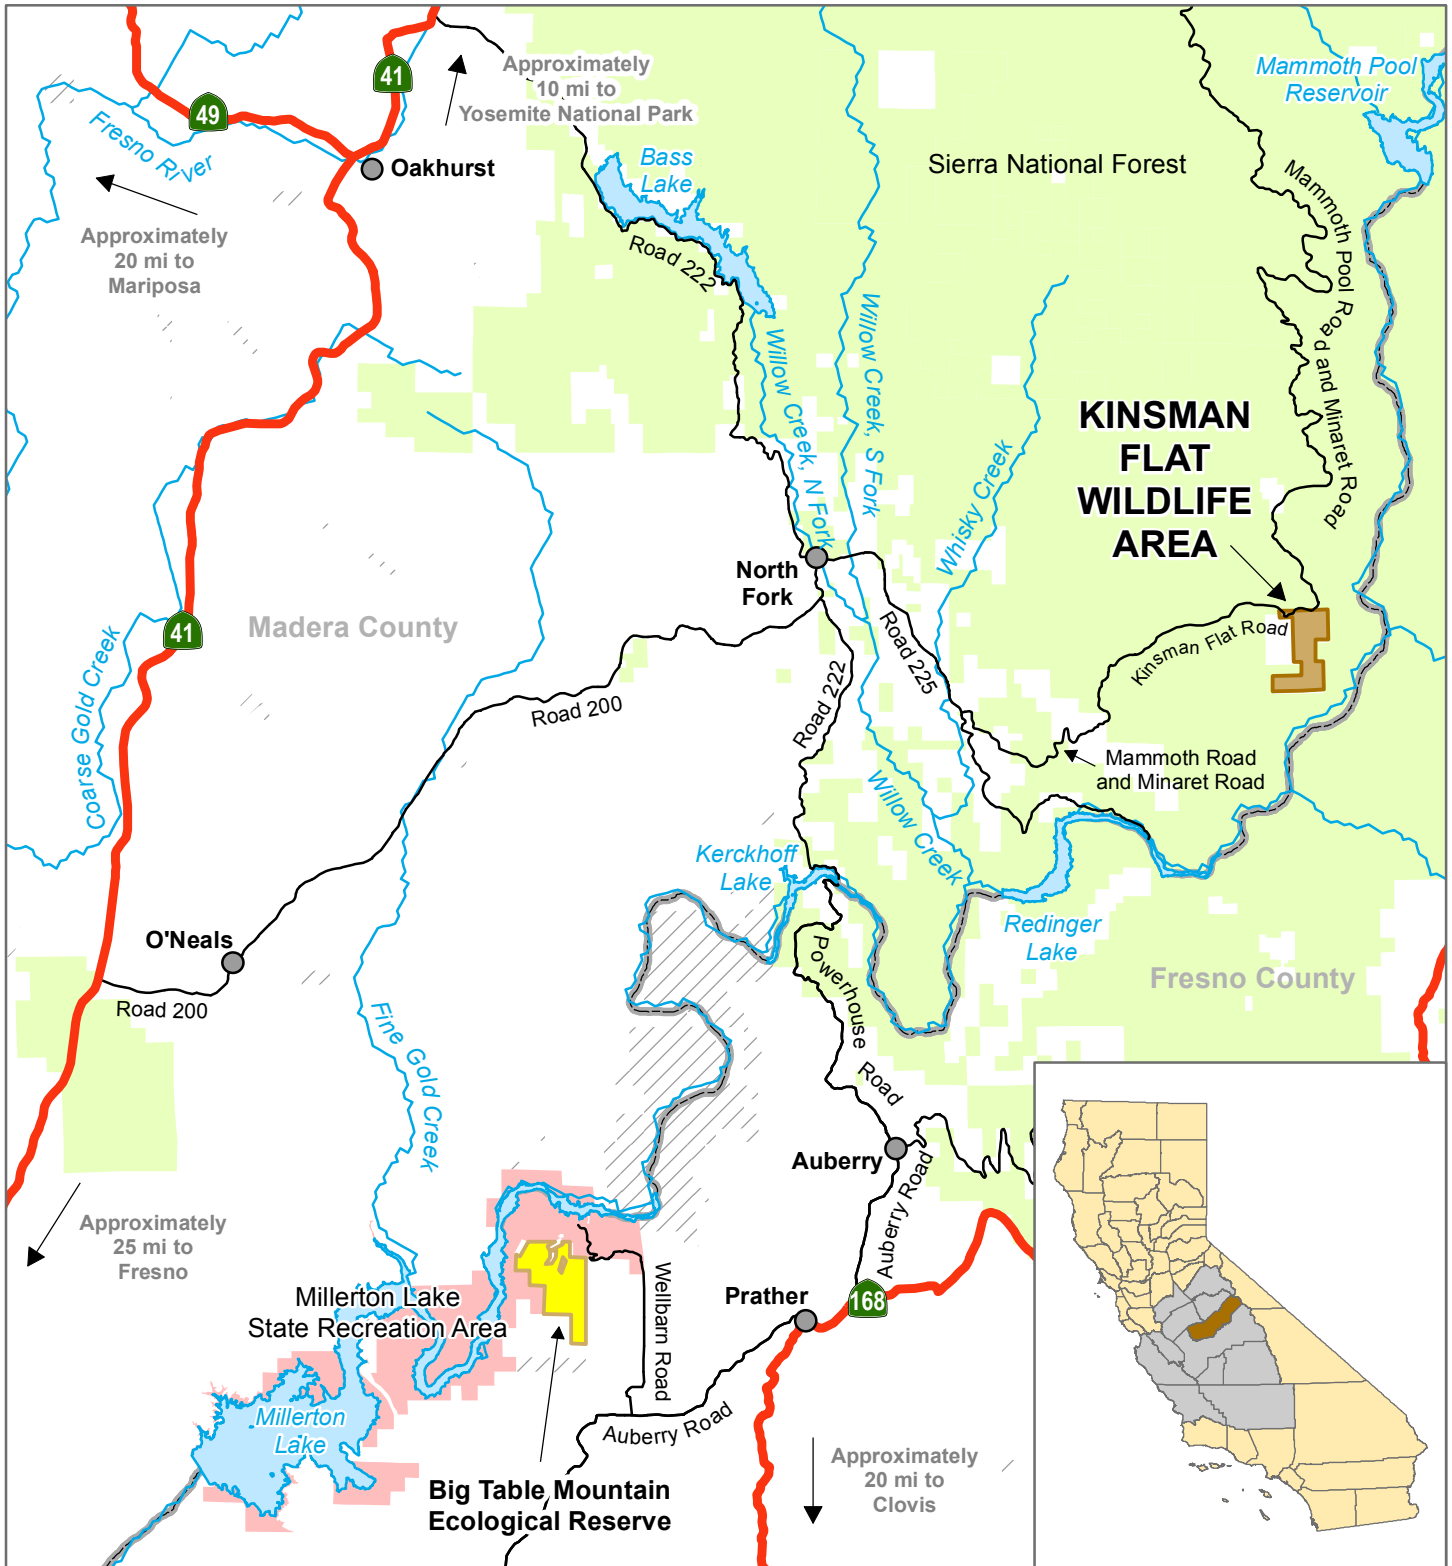

# California Department of Fish and Wildlife Central Region KINSMAN FLAT WILDLIFE AREA Madera County

Wildlife Area	Bureau of Land Management
Ecological Reserve	State Highway
State Recreation Area	Local Road
Sierra National Forest	

Disclaimer: Boundaries are approximate.  
Maps are intended for general purposes only.

December 2014 - WLB