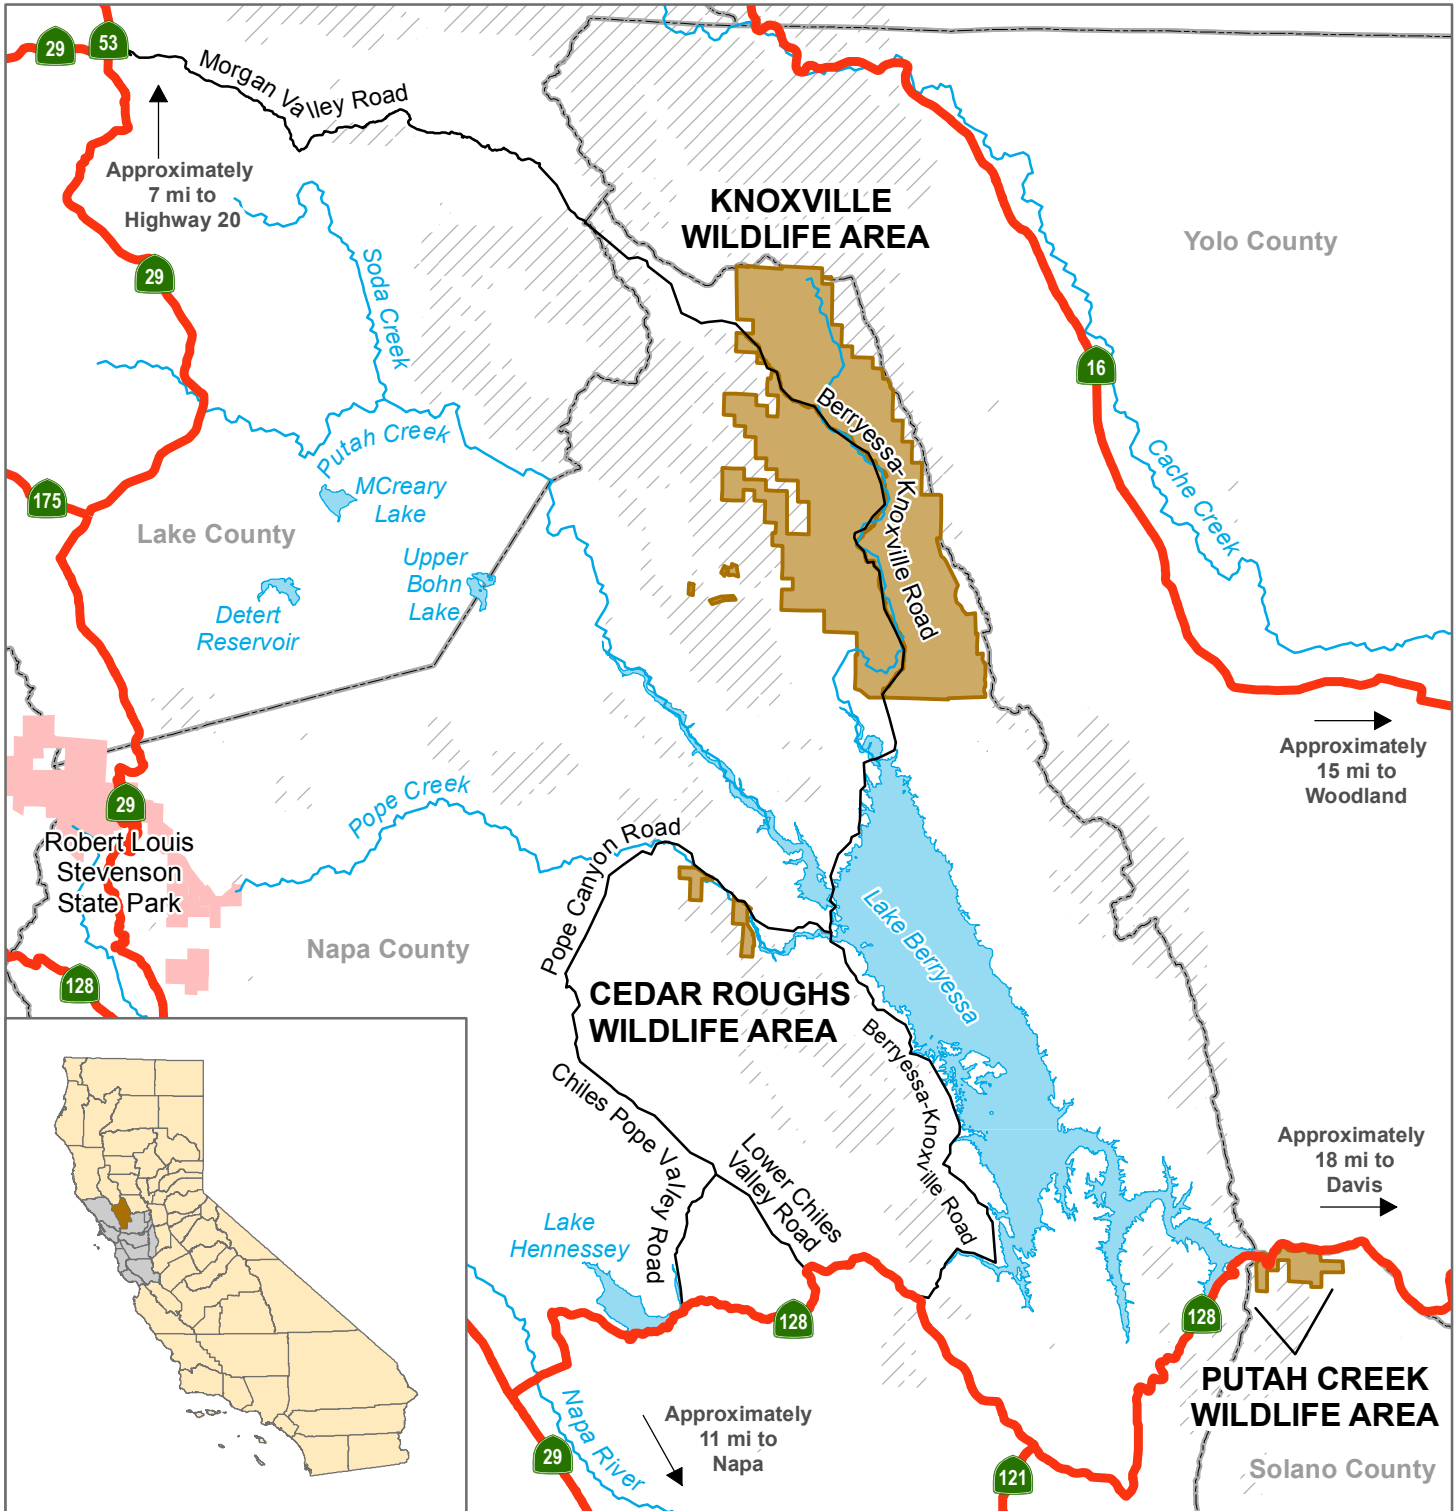

**California Department of Fish and Wildlife**  
**Bay Delta Region**  
**CEDAR ROUGHS WA, KNOXVILLE WA,**  
**PUTAH CREEK WA**  
**Napa, Solano County**

Wildlife Area	State Highway	 
State Park	Local Road	
Bureau of Land Management		

Disclaimer: Boundaries are approximate.  
 Maps are intended for general purposes only.

October 2017 - WLB