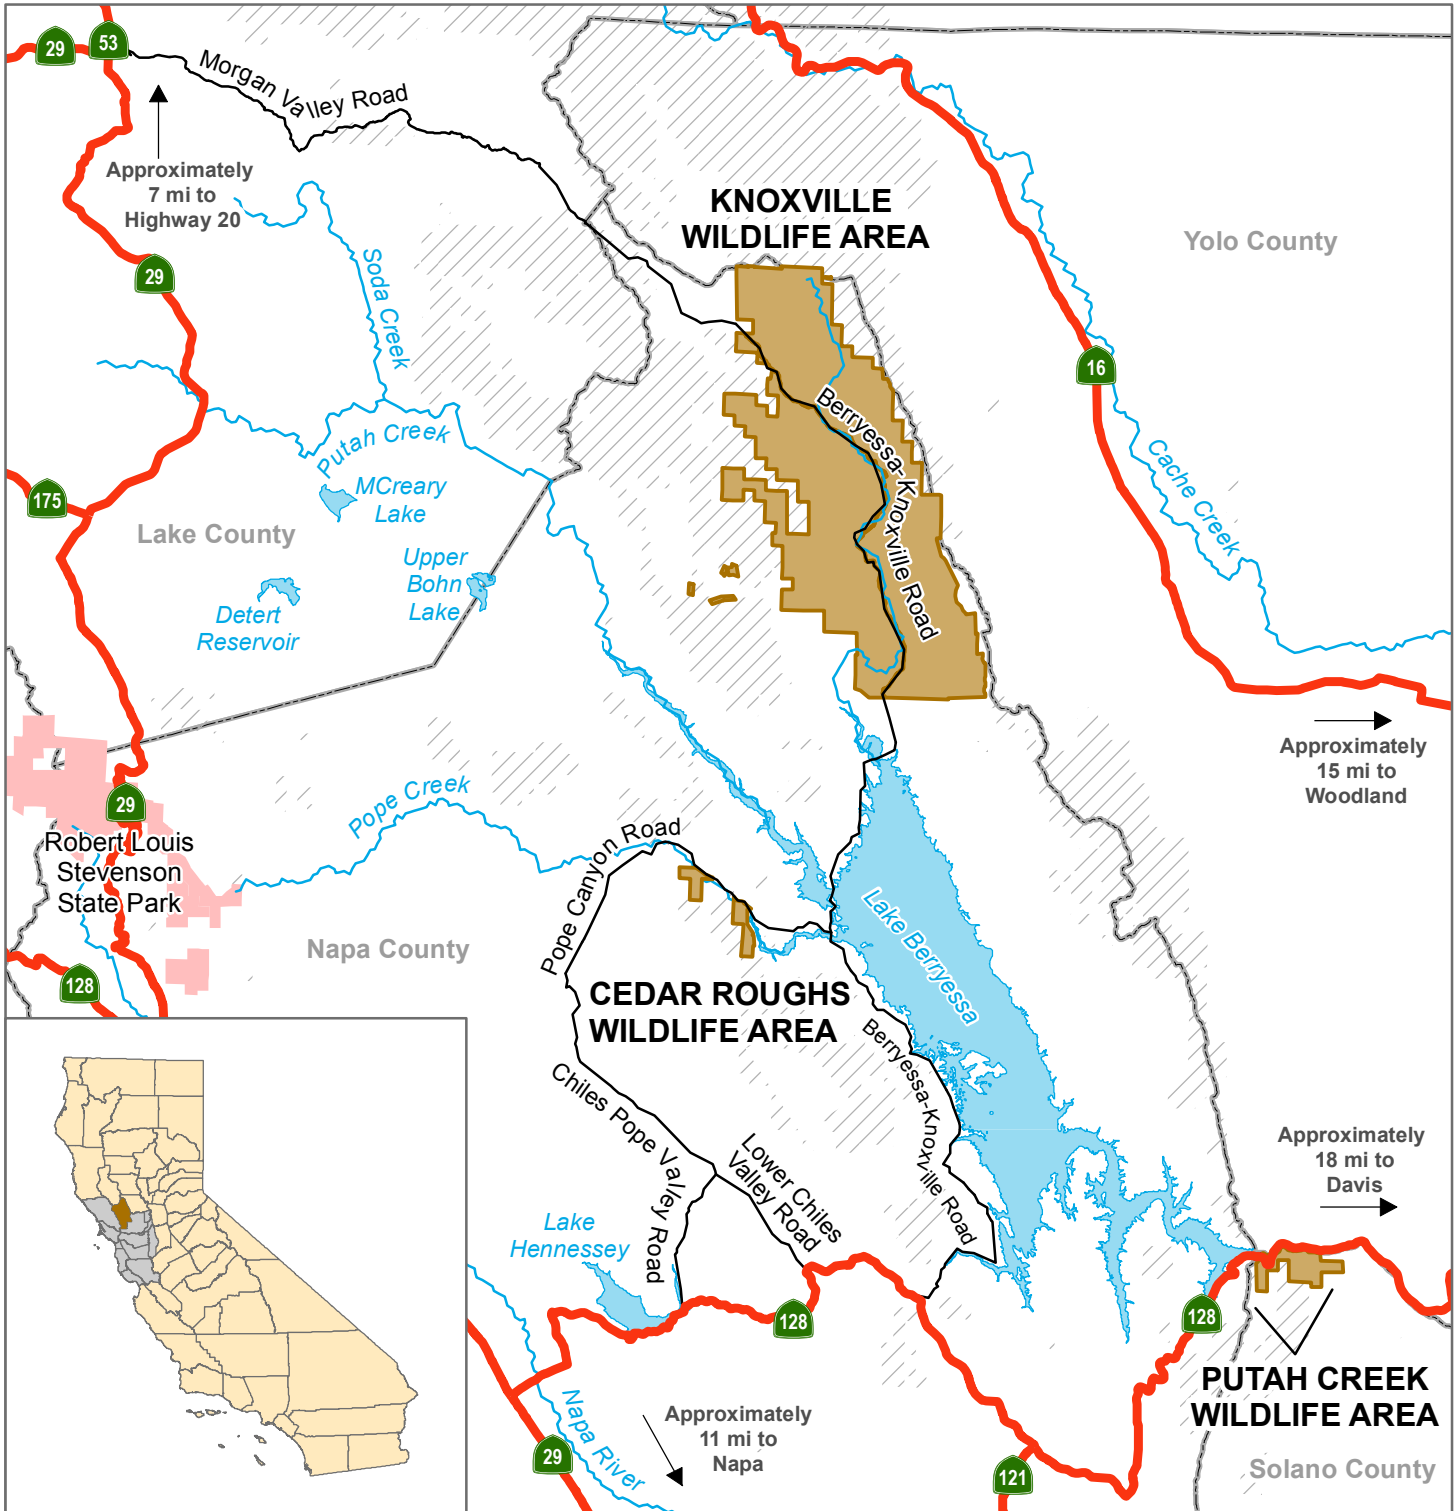

California Department of Fish and Wildlife
Bay Delta Region
CEDAR ROUGHS WA, KNOXVILLE WA,
PUTAH CREEK WA
Napa, Solano County

| | | |
|---------------------------|---------------|------|
| Wildlife Area | State Highway | |
| State Park | Local Road | |
| Bureau of Land Management | | |

Disclaimer: Boundaries are approximate.
 Maps are intended for general purposes only.

October 2017 - WLB