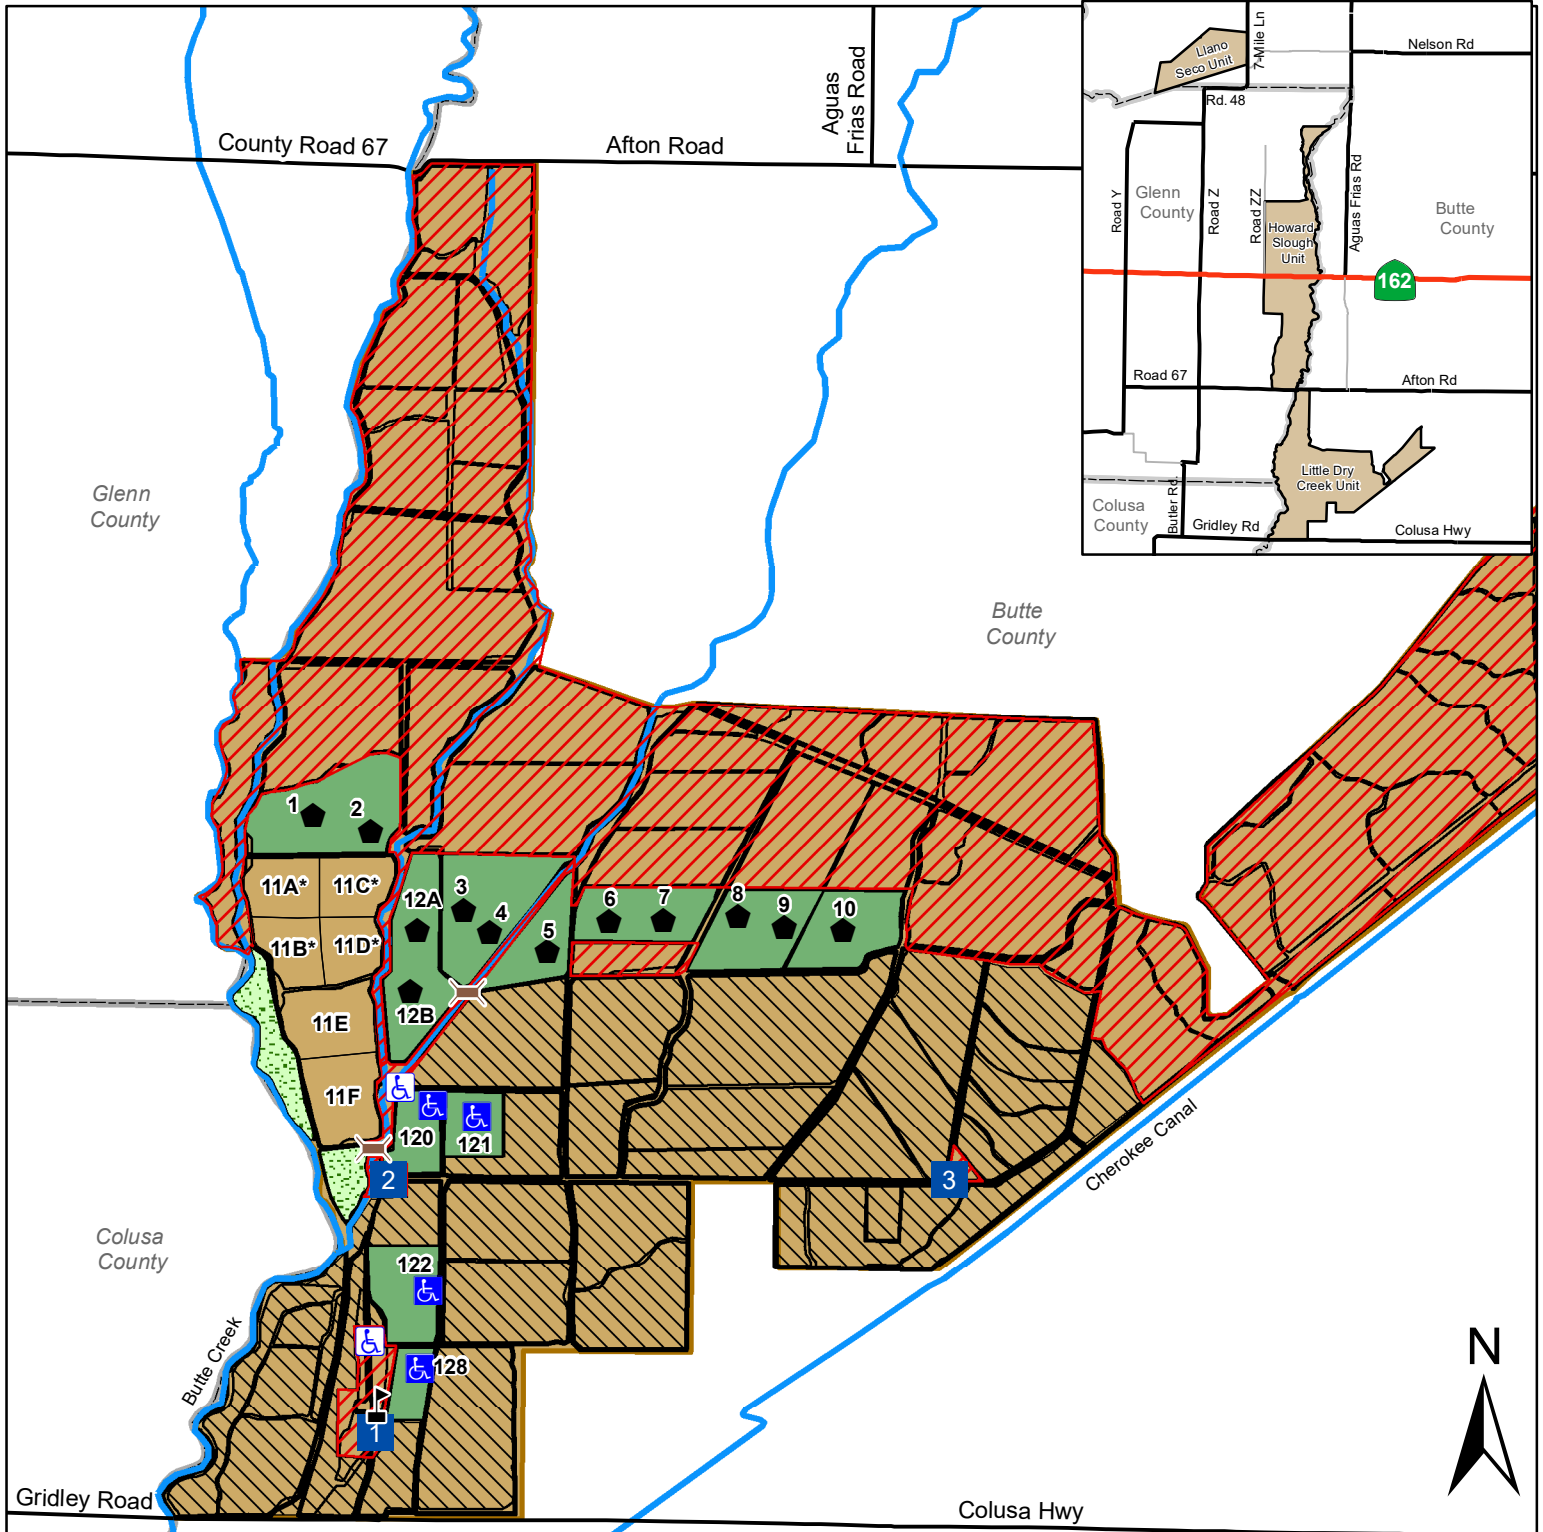

California Department of Fish and Wildlife
 North Central Region
WATERFOWL HUNTING MAP - LITTLE DRY CREEK UNIT
 UPPER BUTTE BASIN WILDLIFE AREA
 Butte County

Little Dry Creek Unit	Parking Lots	Assigned Blind (Must hunt from Blind)
Special Hunt Area	MI Blind Parking	Local Roads
Upland Game Only	MI Hunting Blind	Creek / Slough
Free Roam	Check Station	
Closed Zone	*Assigned Fields may have a blind available, but hunters are not required to hunt from blinds in Assigned Fields	

0 0.5 1
Miles