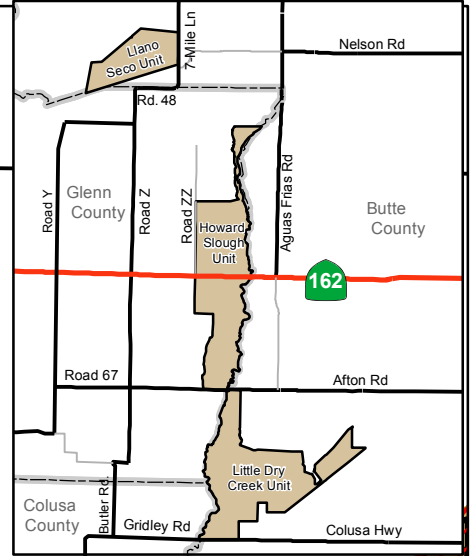

California Department of Fish and Wildlife
 North Central Region
WATERFOWL HUNTING MAP - LITTLE DRY CREEK UNIT
 UPPER BUTTE BASIN WILDLIFE AREA
 Butte County

Little Dry Creek Unit	Parking	Assigned Blind (Must hunt from Blind)
Special Hunt Area	MI Blind Parking	Local Roads
Upland Game Only	MI Hunting Blind	Creek / Slough
Free Roam	Check Station	
Closed Zone	*Assigned Fields may have a blind available, but hunters are not required to hunt from blinds in Assigned Fields	

0 0.5 1
Miles