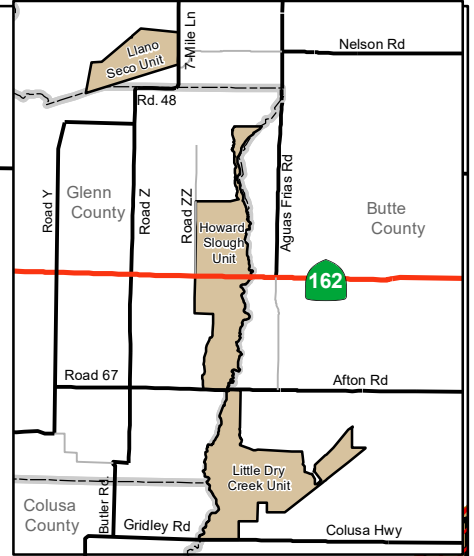

California Department of Fish and Wildlife
 North Central Region
WATERFOWL HUNTING MAP - LITTLE DRY CREEK UNIT
 UPPER BUTTE BASIN WILDLIFE AREA
 Butte County

Little Dry Creek Unit	Parking Lots	Assigned Blind (Must hunt from Blind)
Special Hunt Area	MI Blind Parking	Local Roads
Upland Game Only	MI Hunting Blind	Creek / Slough
Free Roam	Check Station	
Closed Zone	*Assigned Fields may have a blind available, but hunters are not required to hunt from blinds in Assigned Fields	

0 0.5 1
Miles