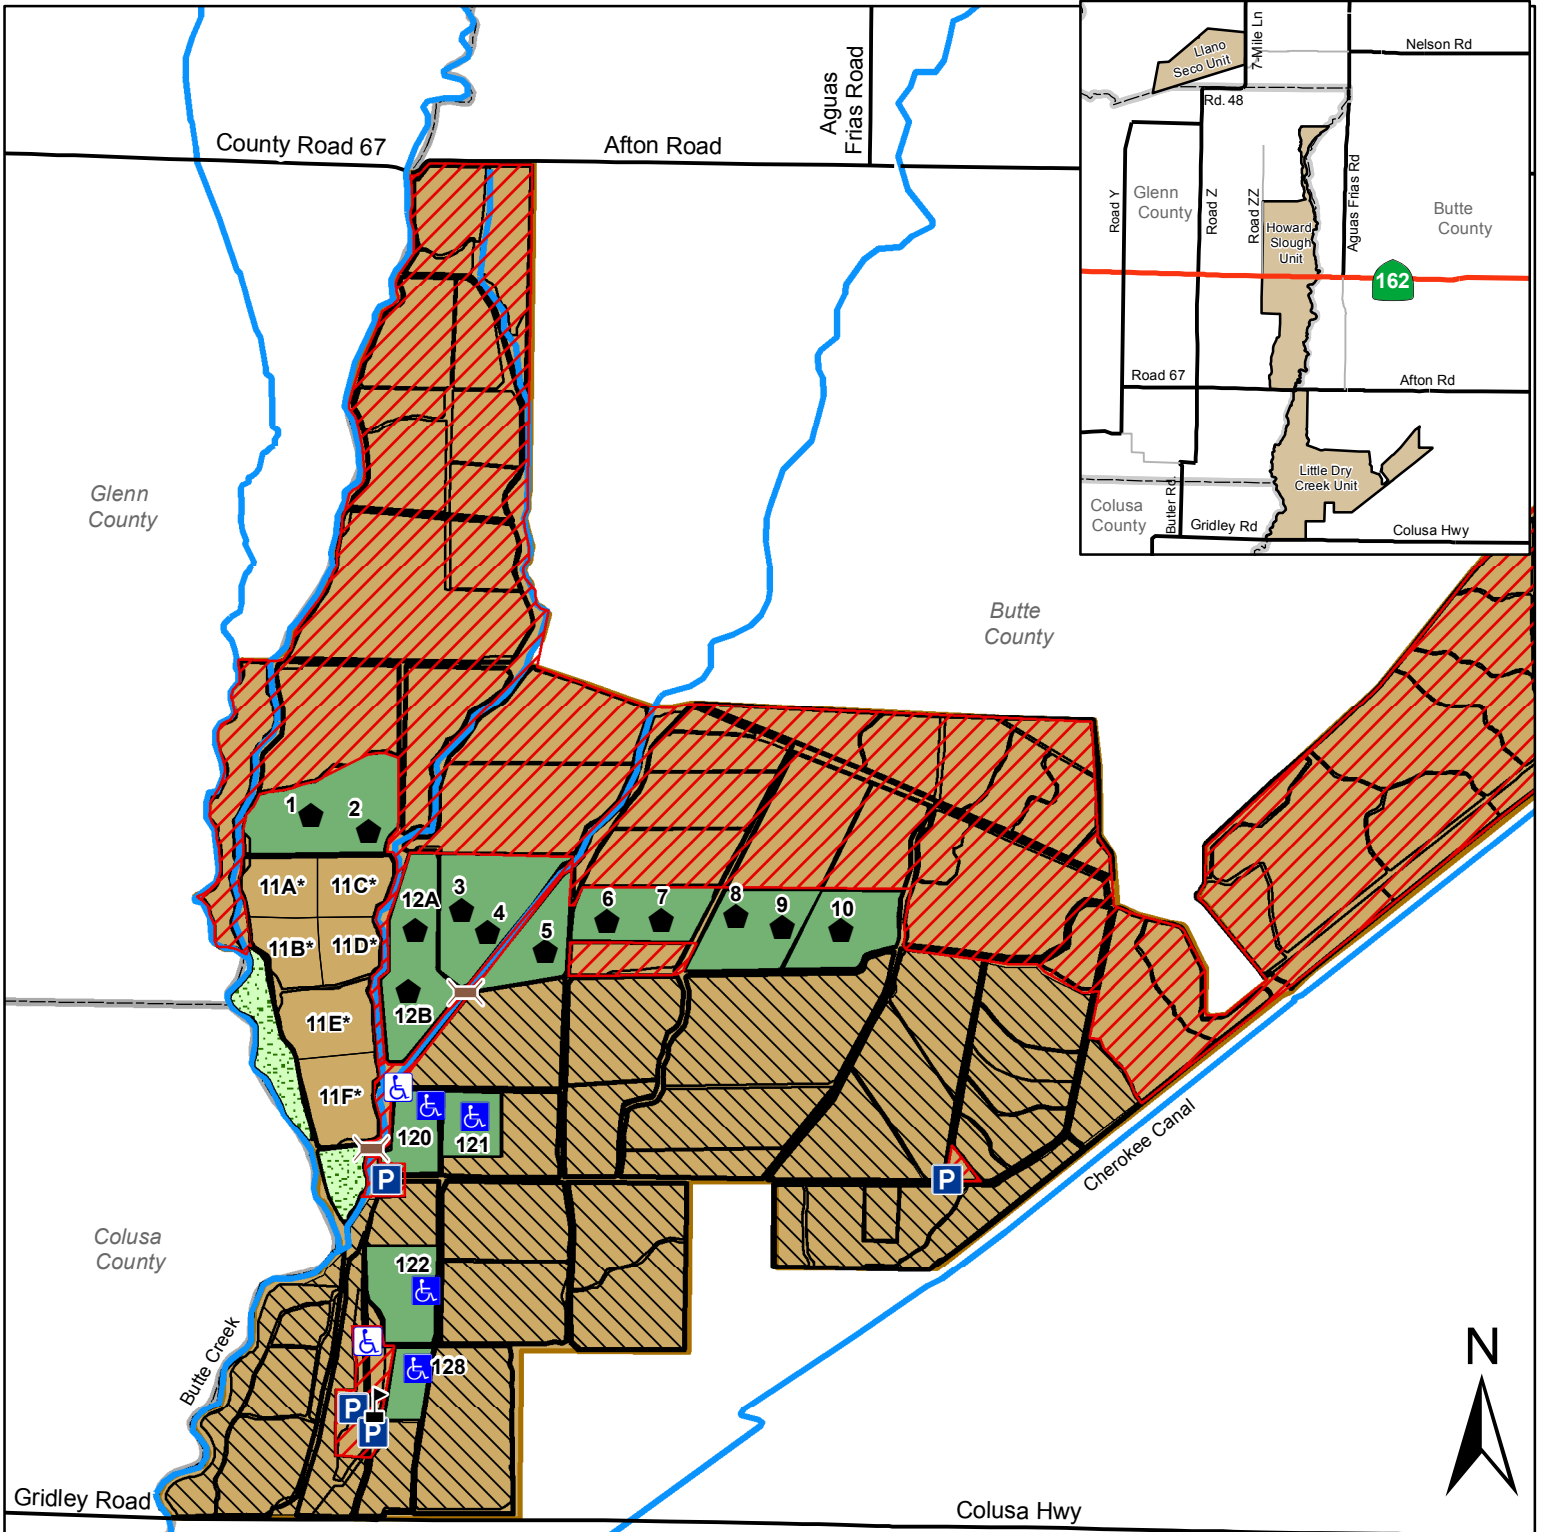

California Department of Fish and Wildlife
 North Central Region
WATERFOWL HUNTING MAP - LITTLE DRY CREEK UNIT
 UPPER BUTTE BASIN WILDLIFE AREA
 Butte County

Little Dry Creek Unit	Parking	Assigned Blind (Must hunt from Blind)
Special Hunt Area	MI Blind Parking	Local Roads
Upland Game Only	MI Hunting Blind	Creek / Slough
Free Roam	Check Station	
Closed Zone	*Assigned Fields may have a blind available, but hunters are not required to hunt from blinds in Assigned Fields	

0 0.5 1
Miles