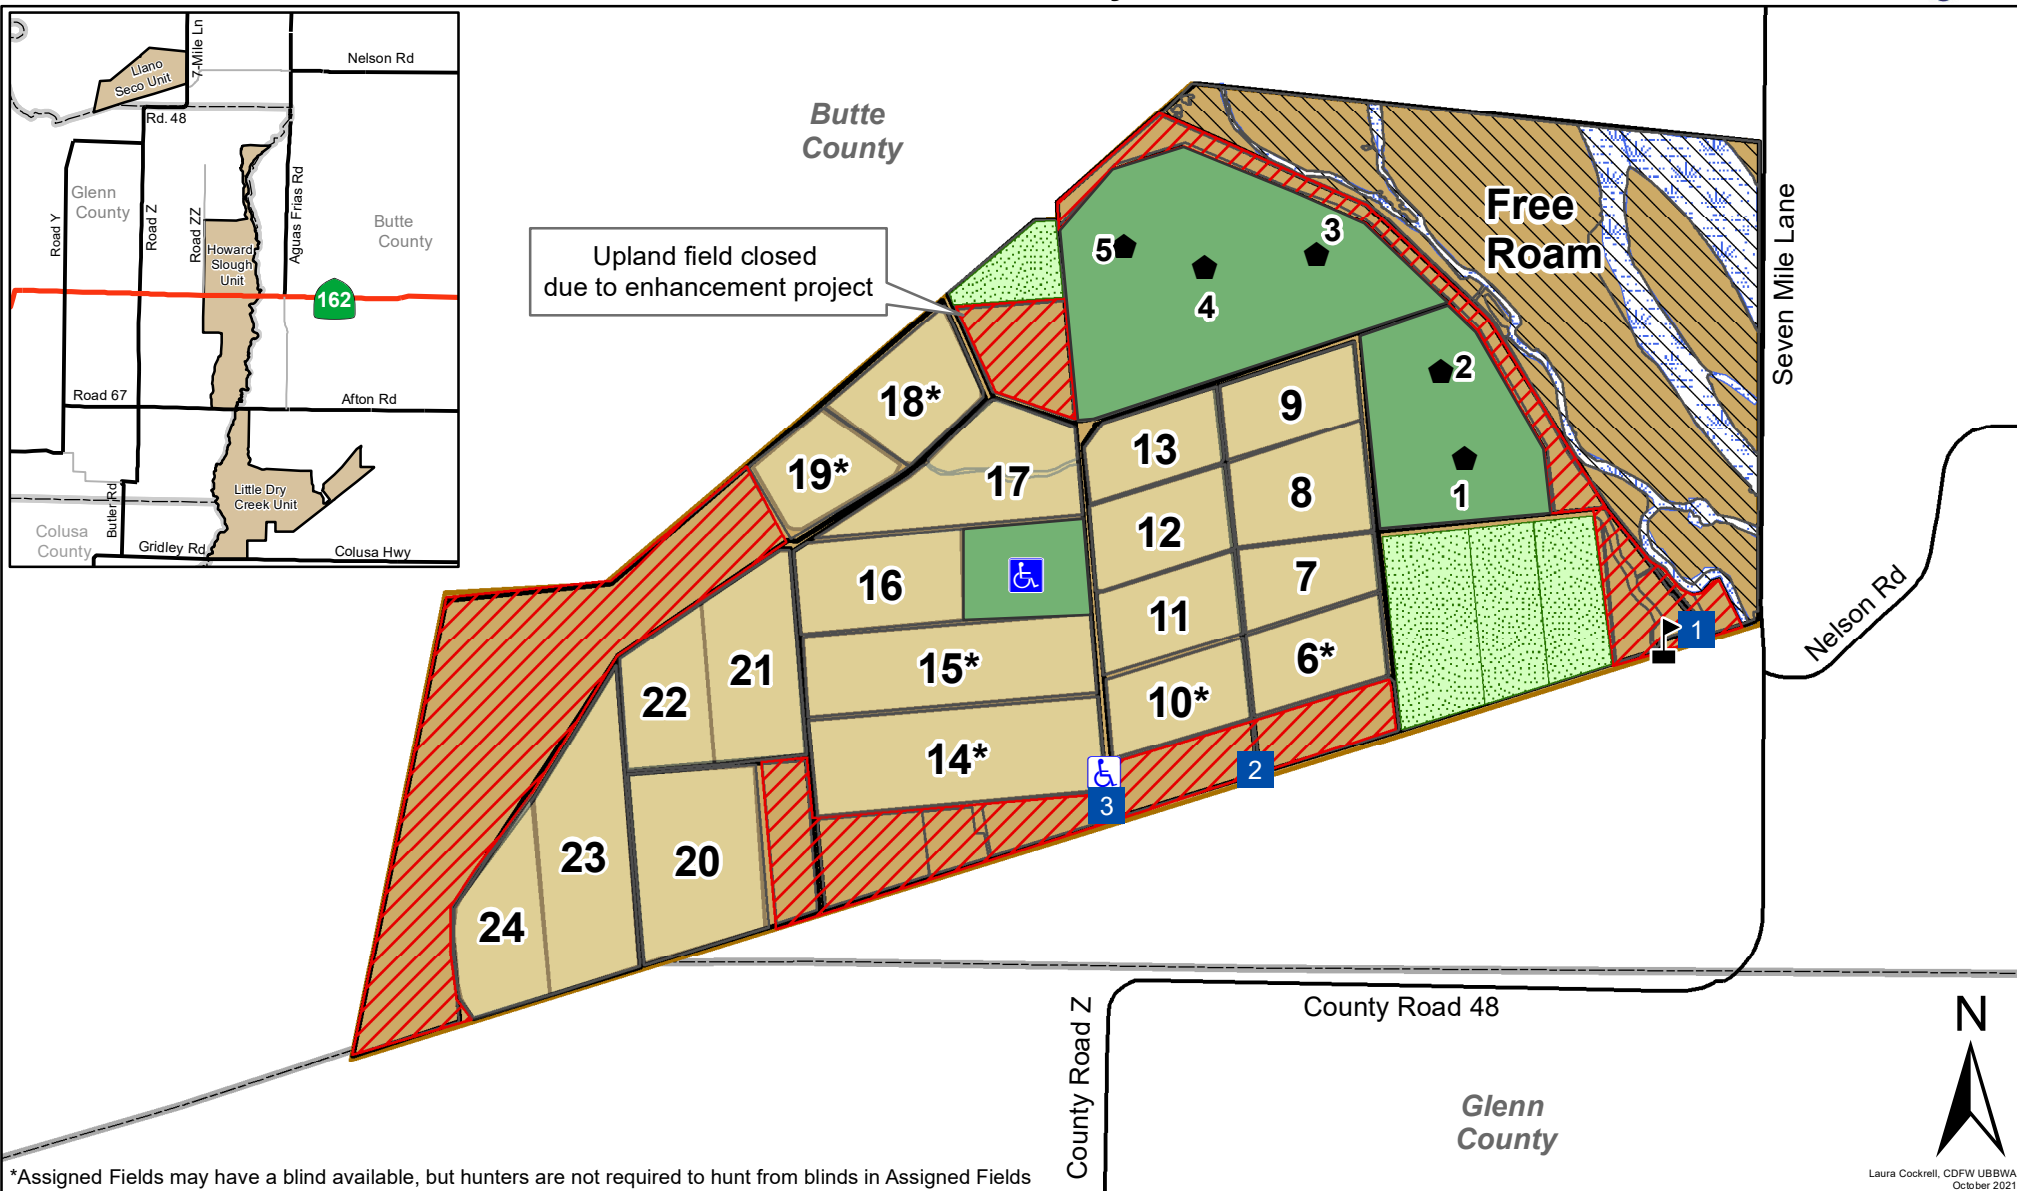

**California Department of Fish and Wildlife
North Central Region
WATERFOWL HUNTING MAP - LLANO SECO UNIT
UPPER BUTTE BASIN WILDLIFE AREA
Butte County**

*Assigned Fields may have a blind available, but hunters are not required to hunt from blinds in Assigned Fields

Llano Seco Unit	Free Roam	Parking Lots	Assigned Blinds (Must hunt from blind)
Special Hunt Area	Upland Game Only	M.I. Blind Parking	Check Station
Closed Zone	Slough	M.I. Hunting Blind	Local Roads

0 0.5 1
Miles