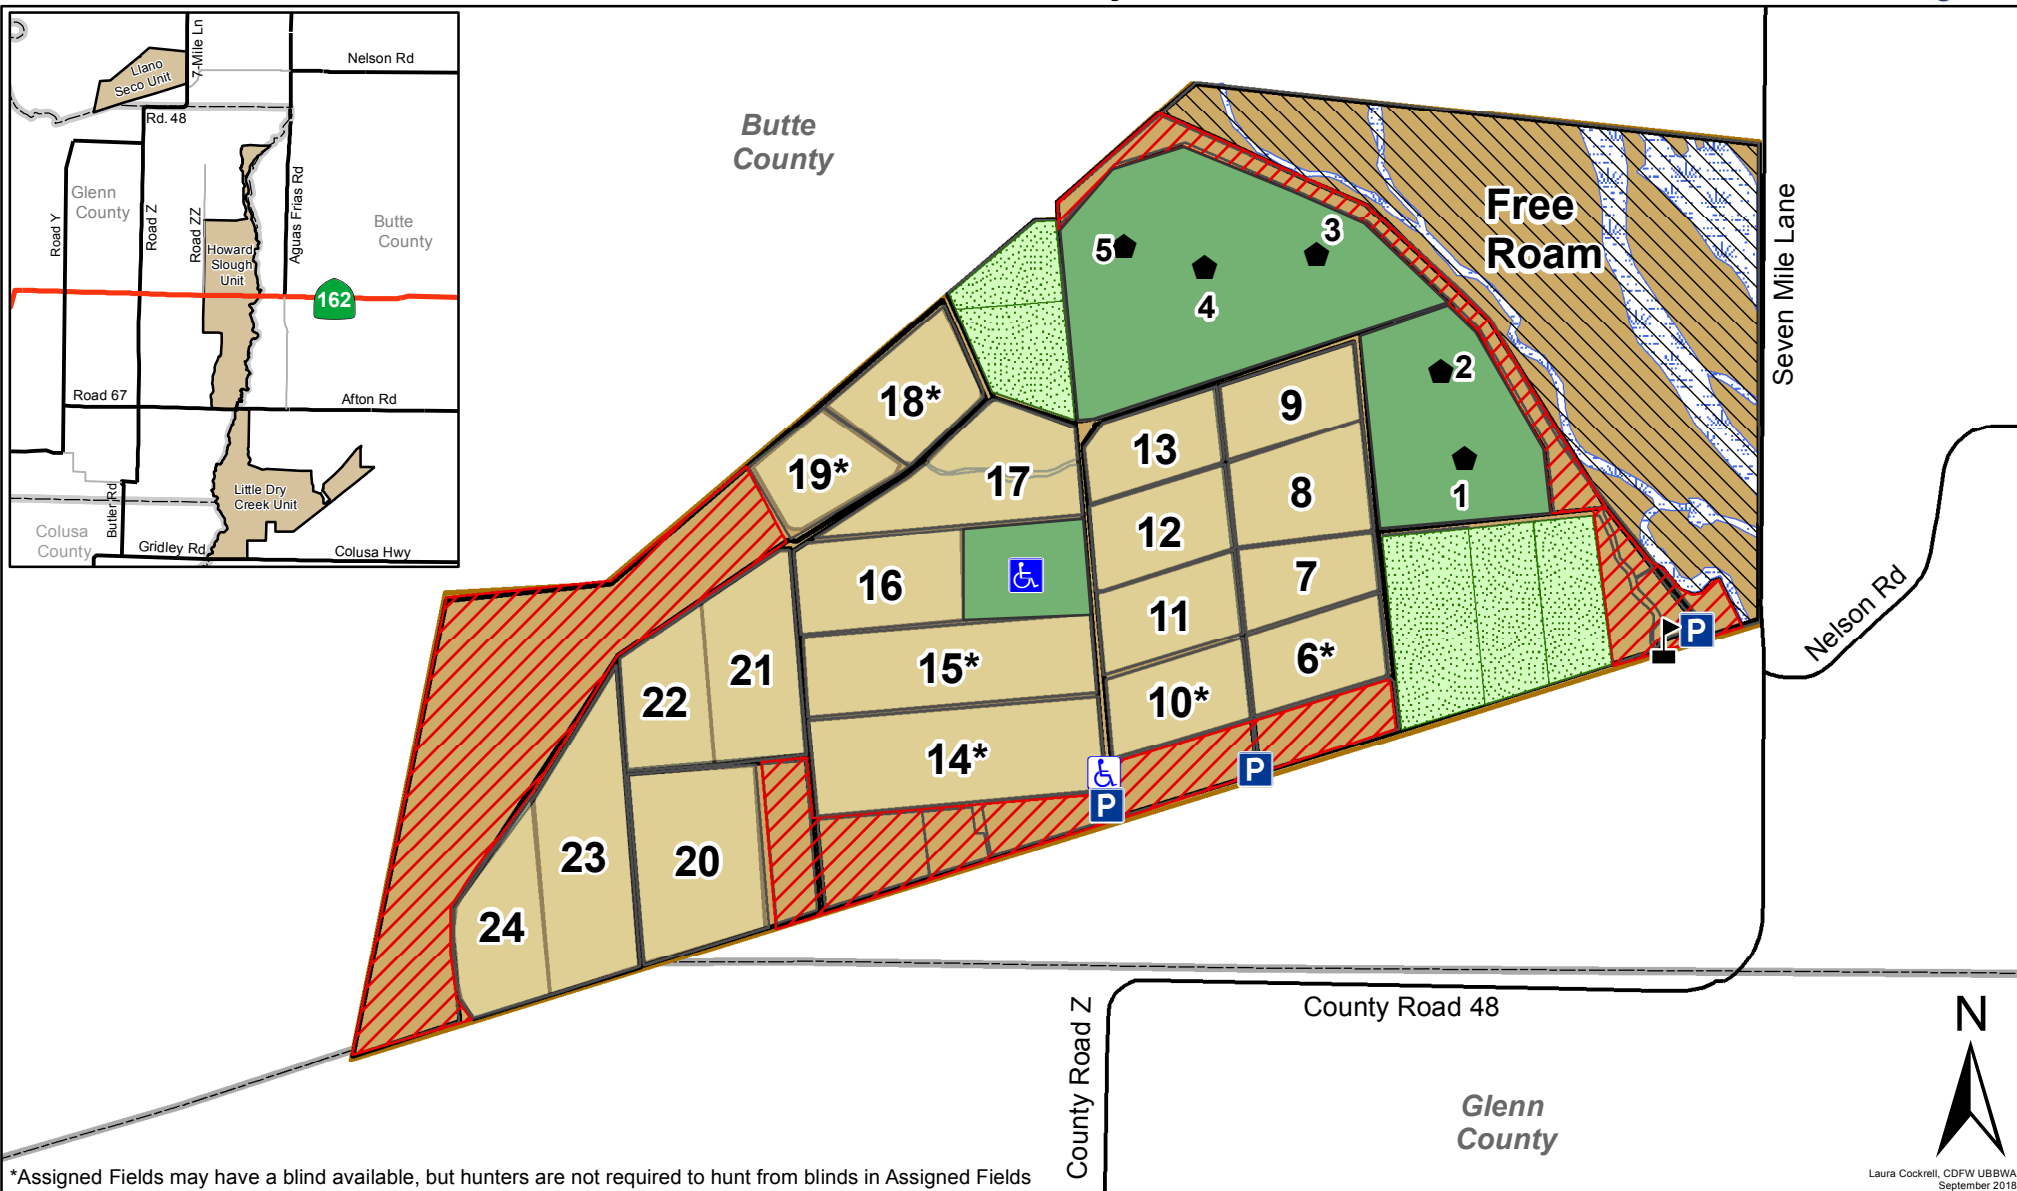

**California Department of Fish and Wildlife
North Central Region
WATERFOWL HUNTING MAP - LLANO SECO UNIT
UPPER BUTTE BASIN WILDLIFE AREA
Butte County**

*Assigned Fields may have a blind available, but hunters are not required to hunt from blinds in Assigned Fields

Llano Seco Unit	Free Roam	Parking Lots	Assigned Blinds (Must hunt from blind)
Special Hunt Area	Upland Game Only	M.I. Blind Parking	Check Station
Closed Zone	Slough	M.I. Hunting Blind	Local Roads

0 0.5 1
Miles