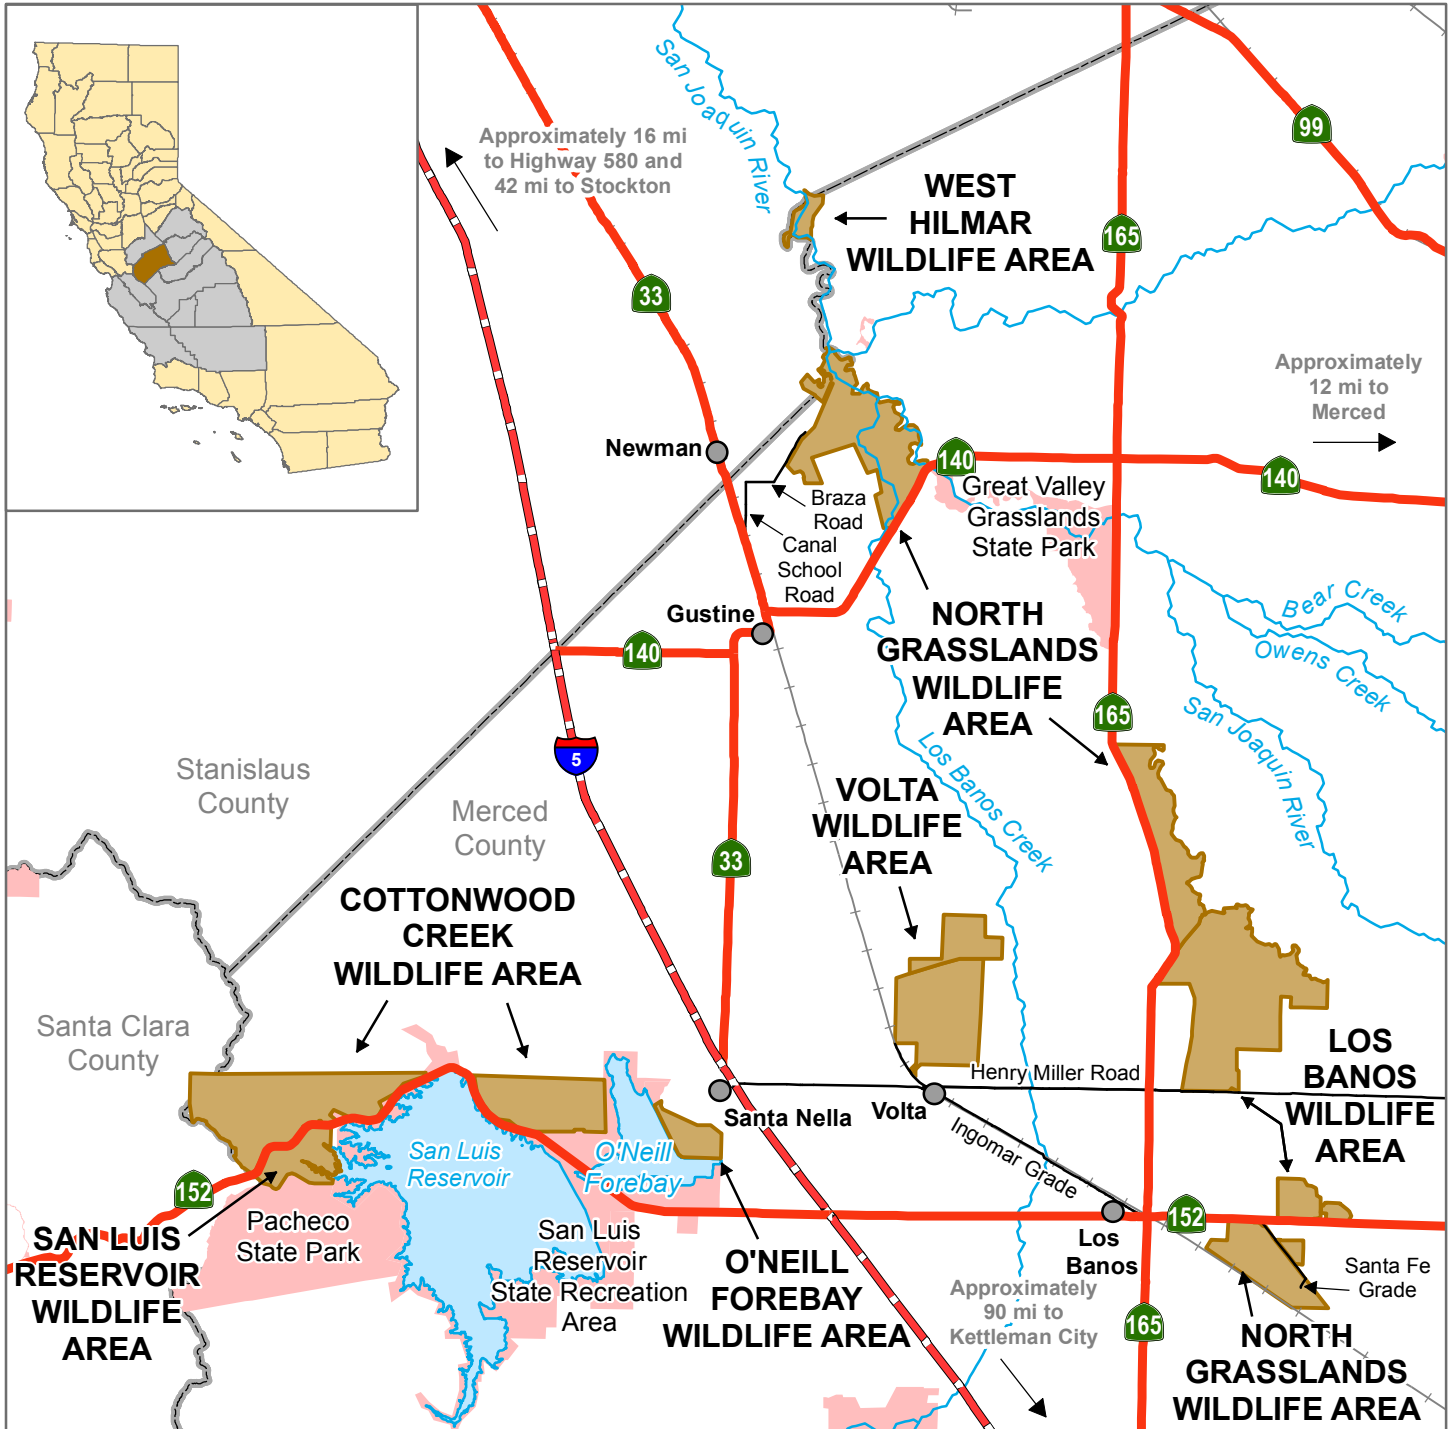

California Department of Fish and Wildlife
Central Region
COTTONWOOD CREEK WA, LOS BANOS WA,
NORTH GRASSLANDS WA, O'NEILL FOREBAY WA,
SAN LUIS RESERVOIR WA, VOLTA WA,
WEST HILMAR WA
Merced County

Wildlife Area	Interstate Highway		
State Park/Recreation Area	State Highway		
Railroad	Local Road		

Disclaimer: Boundaries are approximate. Maps are intended for general purposes only.