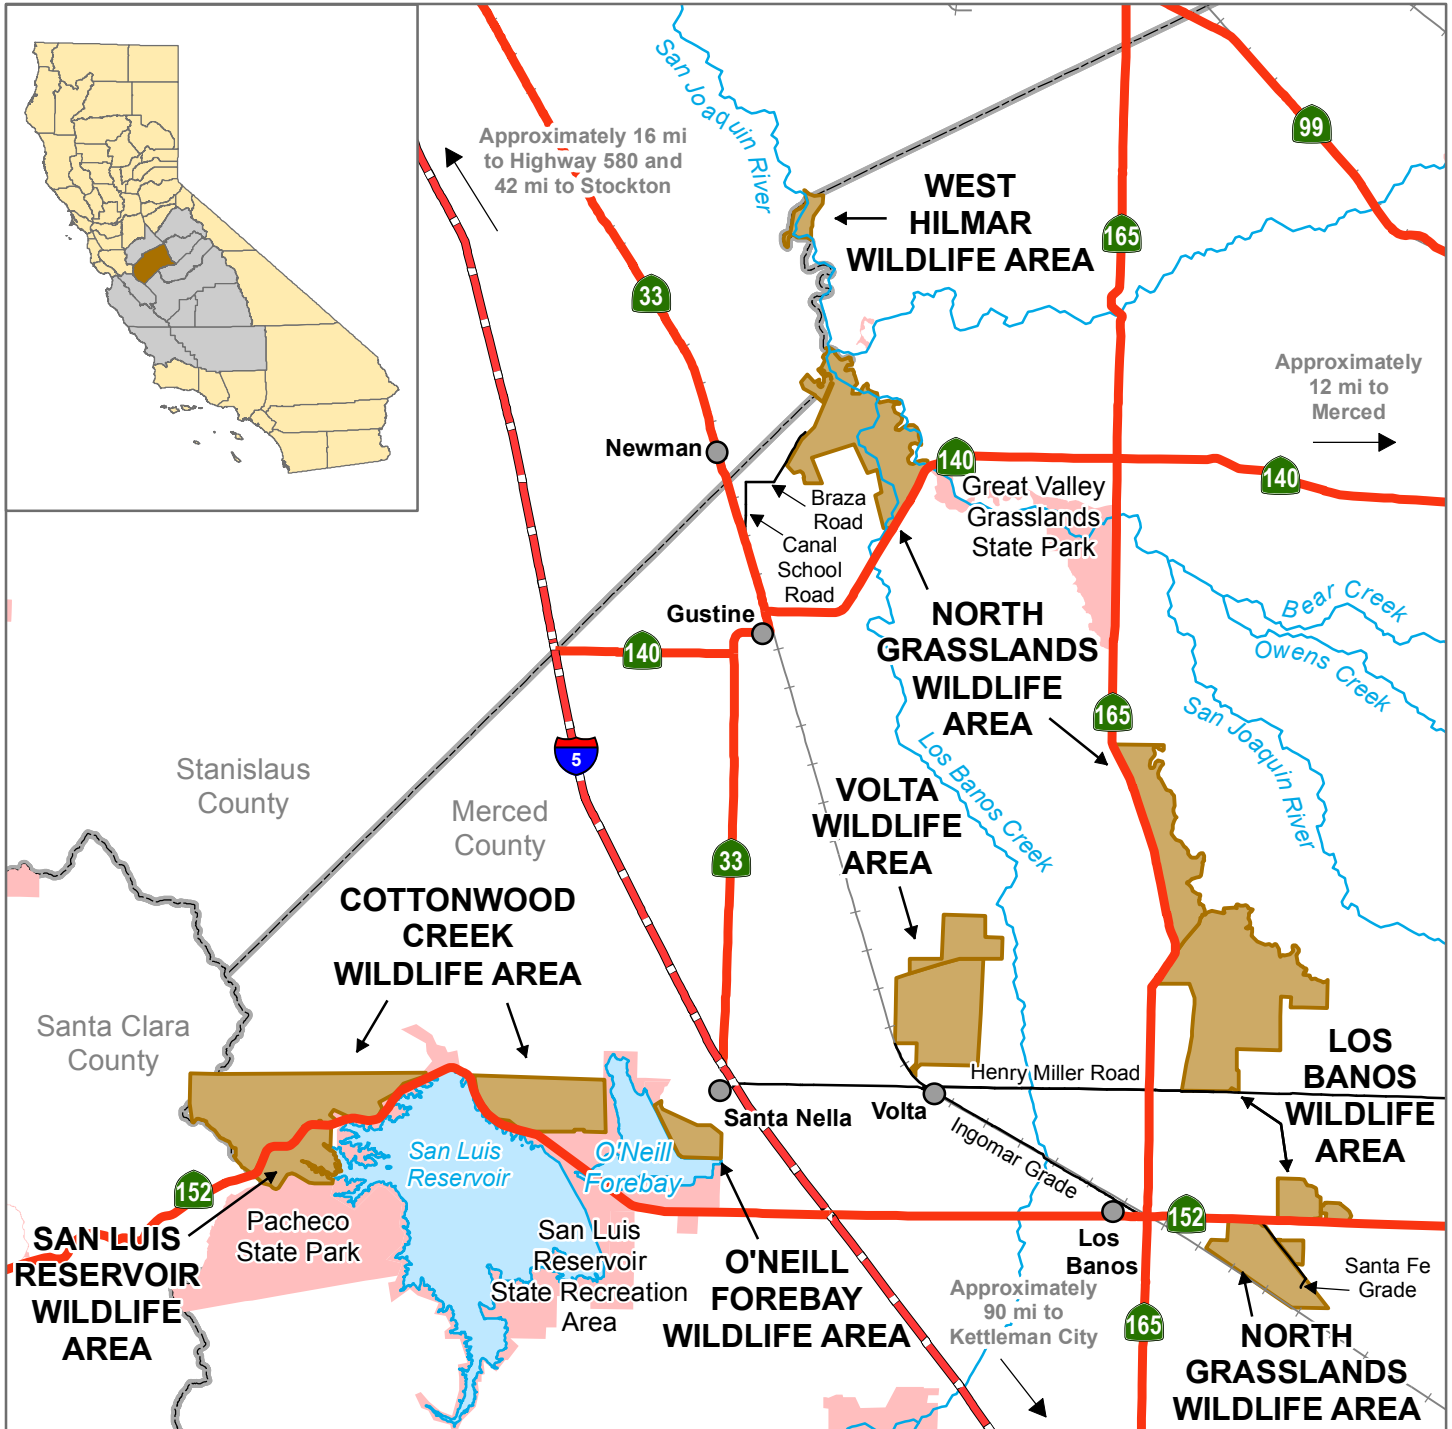

California Department of Fish and Wildlife
Central Region
COTTONWOOD CREEK WA, LOS BANOS WA,
NORTH GRASSLANDS WA, O'NEILL FOREBAY WA,
SAN LUIS RESERVOIR WA, VOLTA WA,
WEST HILMAR WA
Merced County

Wildlife Area	Interstate Highway		
State Park/Recreation Area	State Highway		
Railroad	Local Road		

Disclaimer: Boundaries are approximate. Maps are intended for general purposes only.

December 2014 - WLB