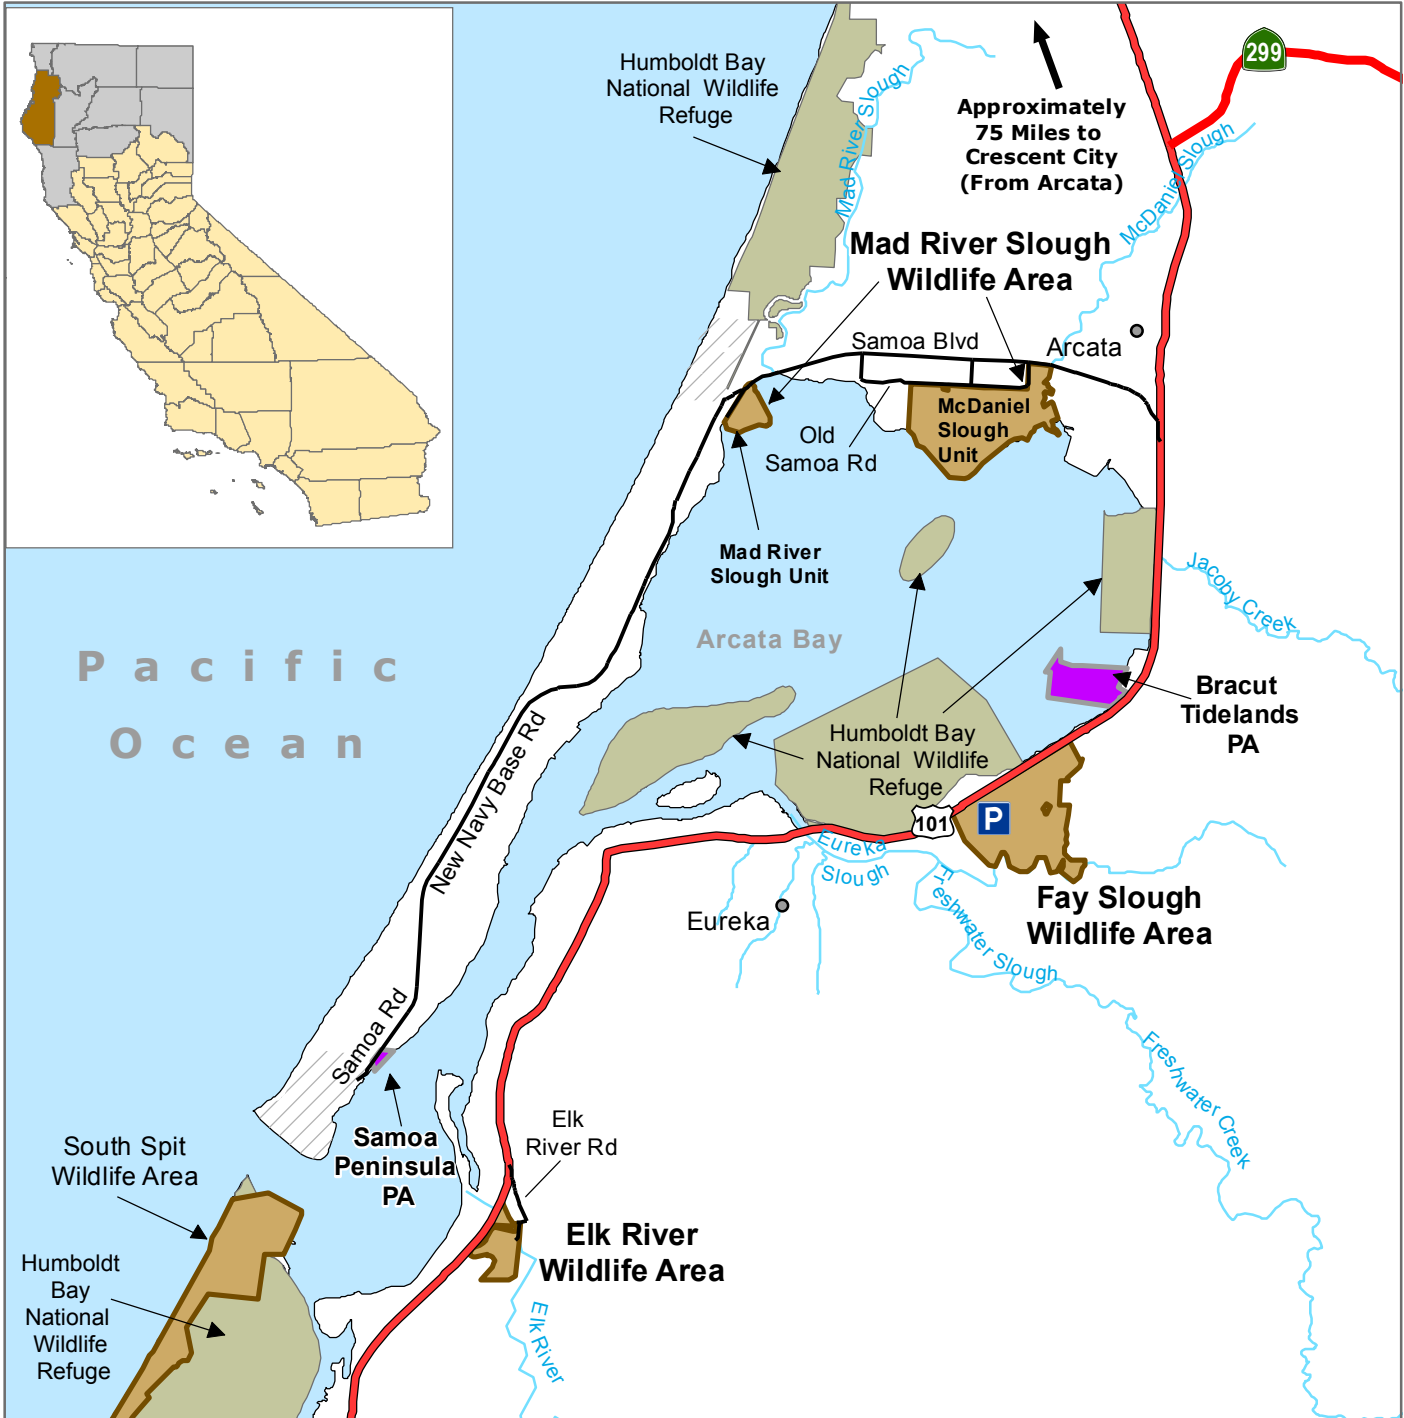

**California Department of Fish and Wildlife  
Northern Region  
ELK RIVER WILDLIFE AREA  
FAY SLOUGH WILDLIFE AREA  
MAD RIVER SLOUGH WILDLIFE AREA  
Humboldt County**

Wildlife Area	Bureau of Land Management	Parking
Public Access	U.S. Highway	
National Wildlife Refuge	State Highway	

N

Disclaimer: Boundaries are approximate. Maps are intended for general purposes only. September 2015 - WLB