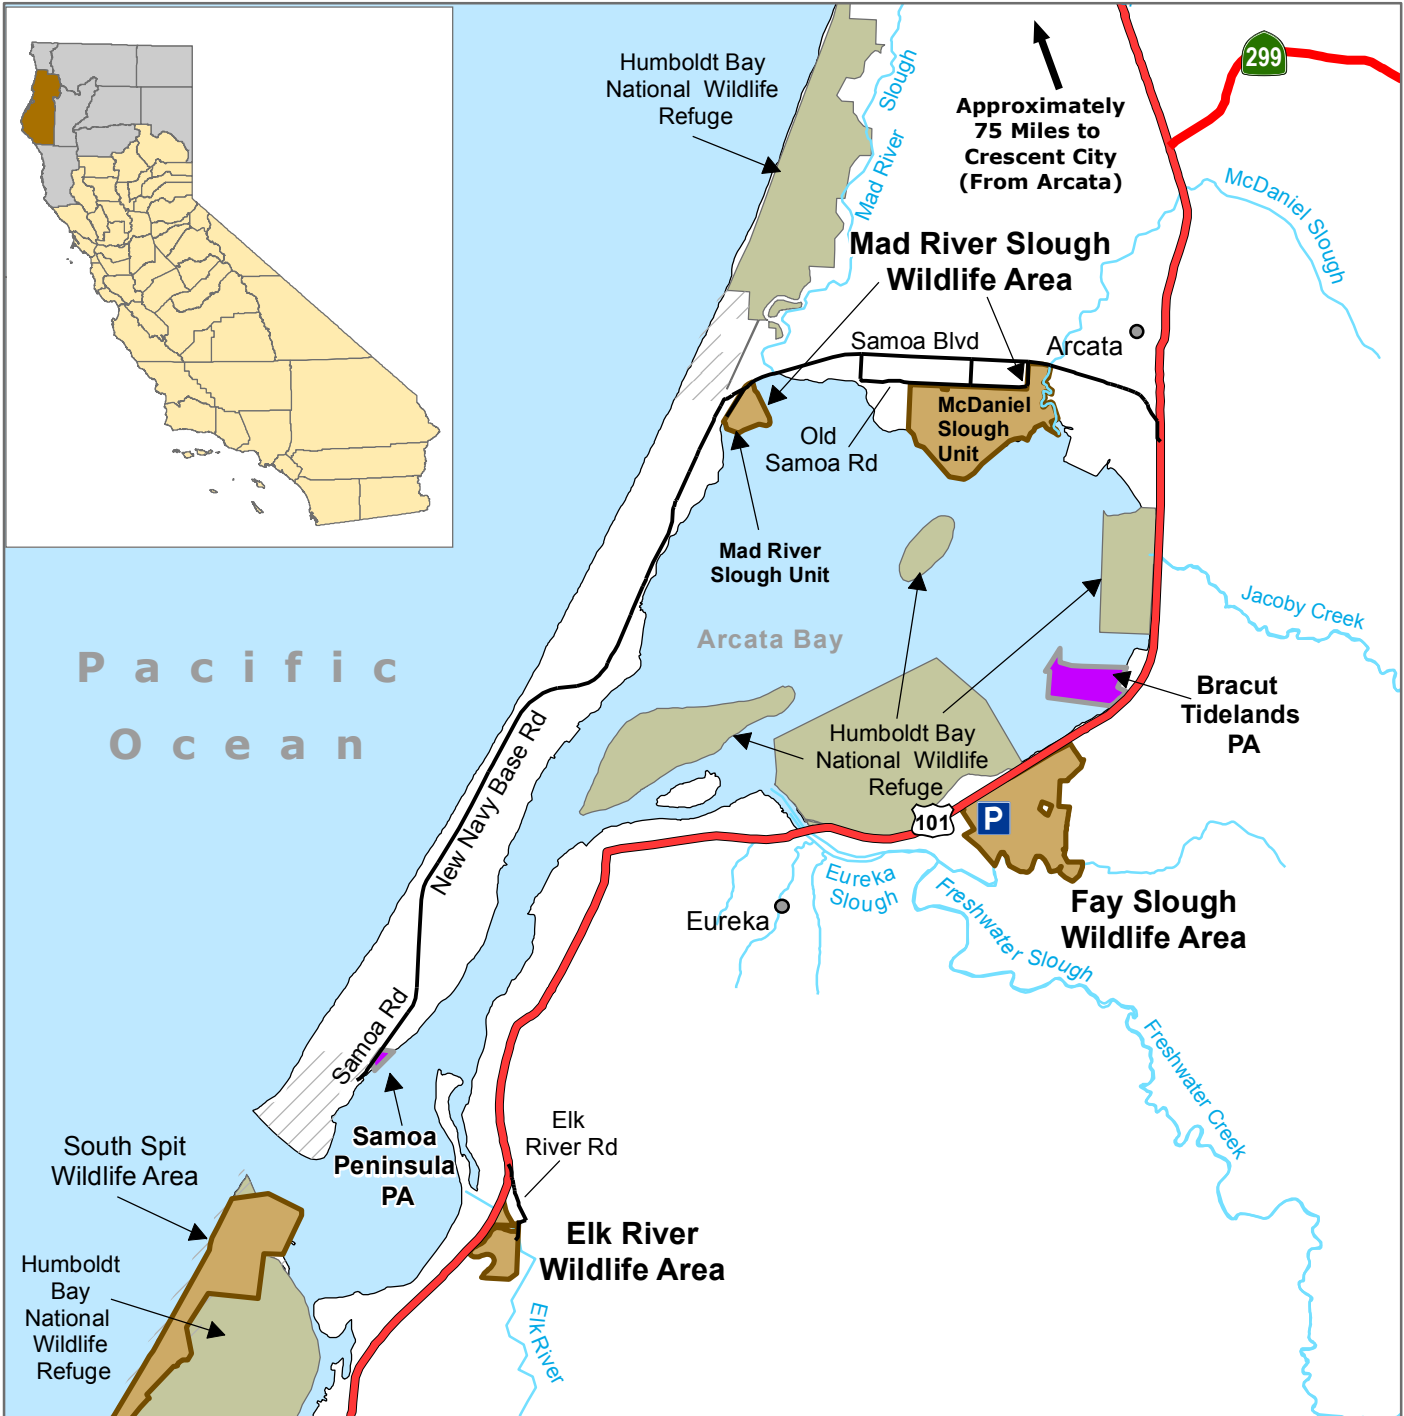

California Department of Fish and Wildlife Northern Region

ELK RIVER WILDLIFE AREA FAY SLOUGH WILDLIFE AREA MAD RIVER SLOUGH WILDLIFE AREA

Humboldt County

Wildlife Area	Bureau of Land Management	Parking
Public Access	U.S. Highway	0 0.5 1 2 Miles
National Wildlife Refuge	State Highway	N

Disclaimer: Boundaries are approximate.
Maps are intended for general purposes only.

December 2018 - WLB