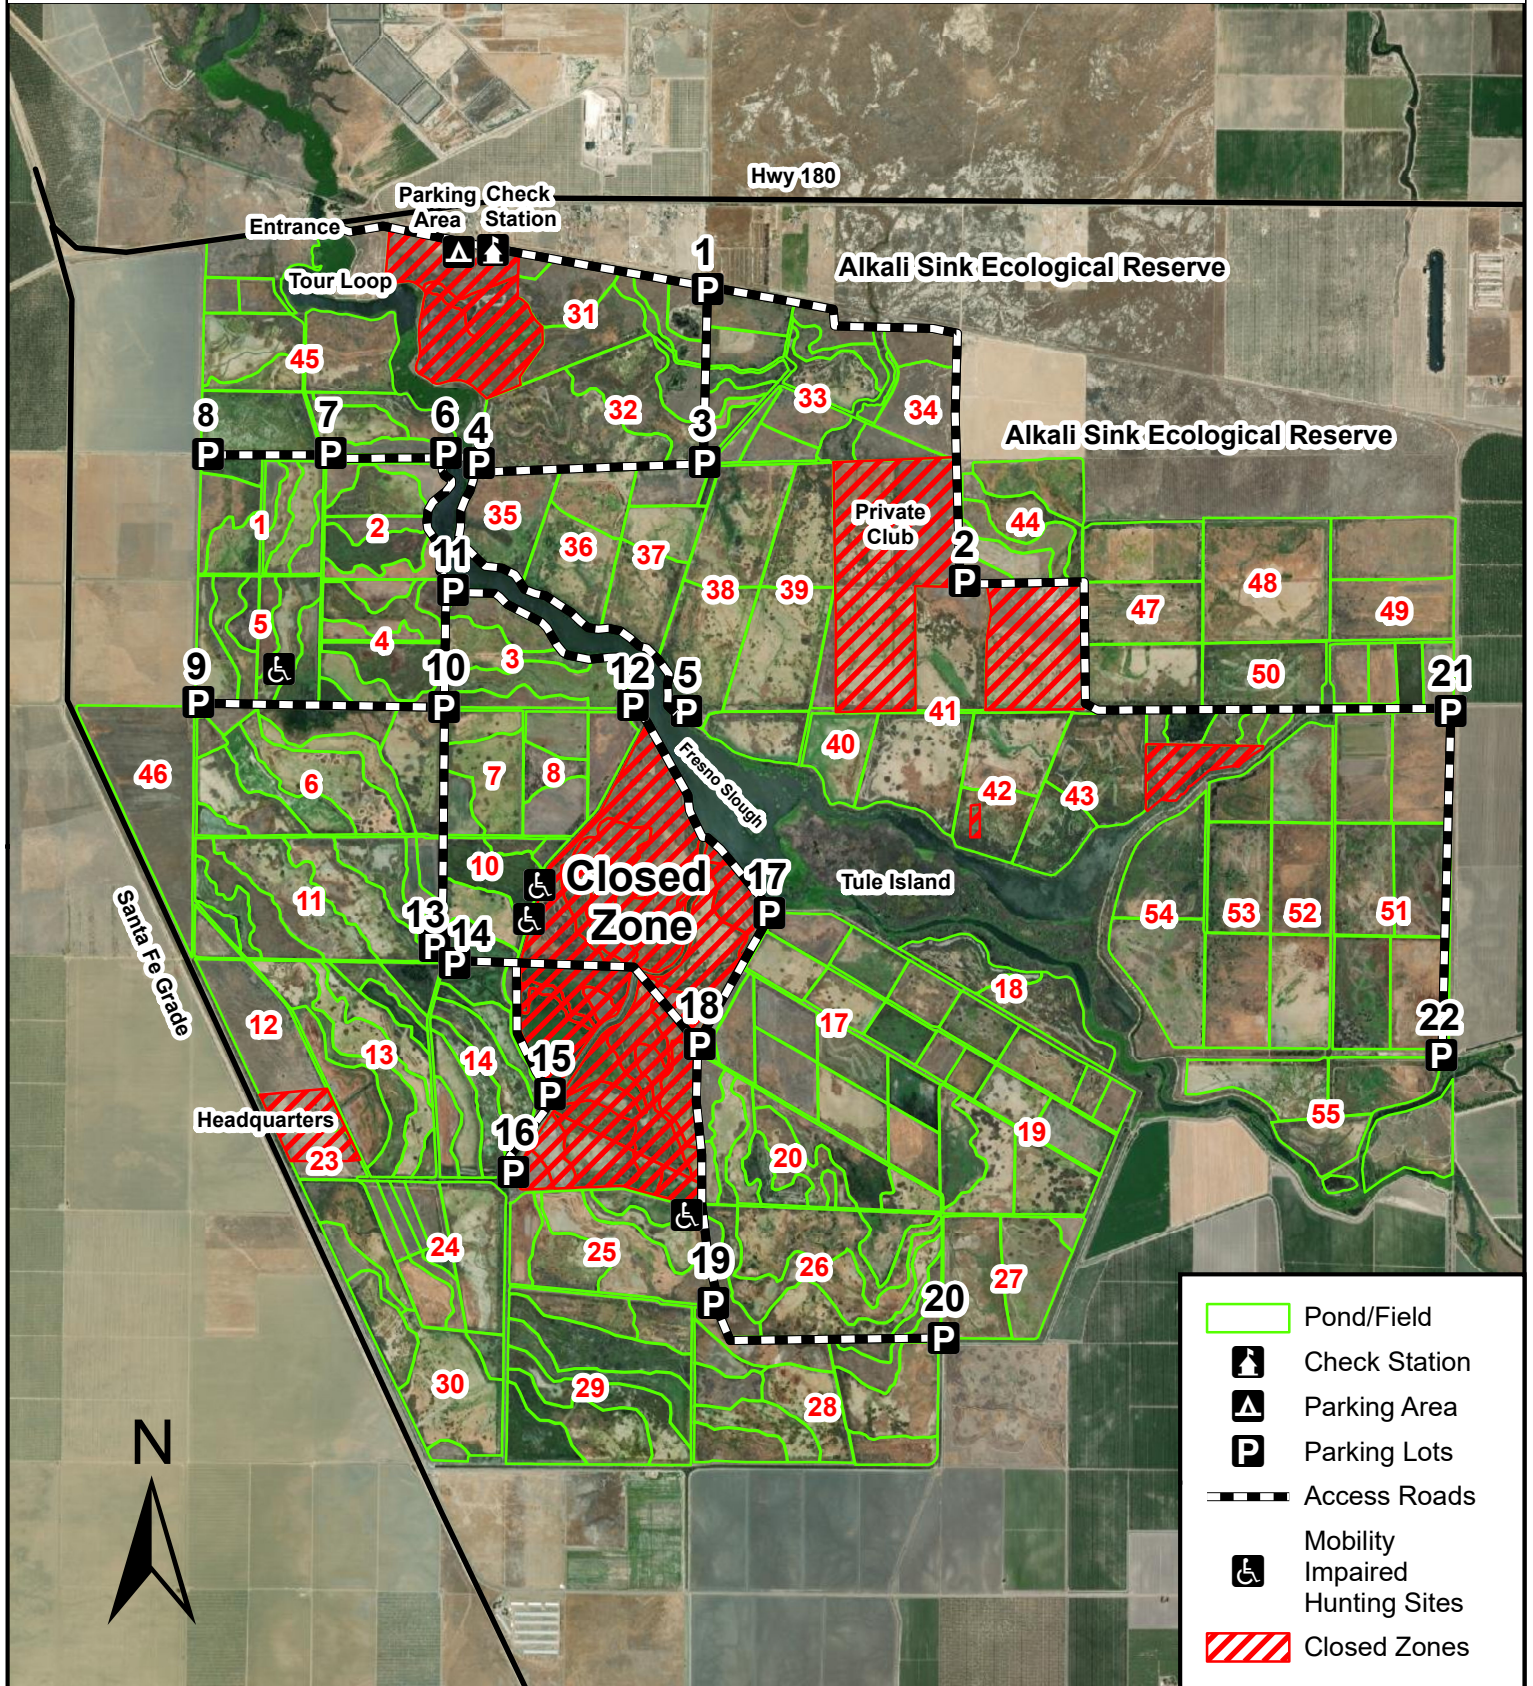

California Department of Fish and Wildlife Central Region Mendota Wildlife Area Fresno County

Disclaimer: Boundaries are approximate. Maps are intended for general purposes only.

December 2022