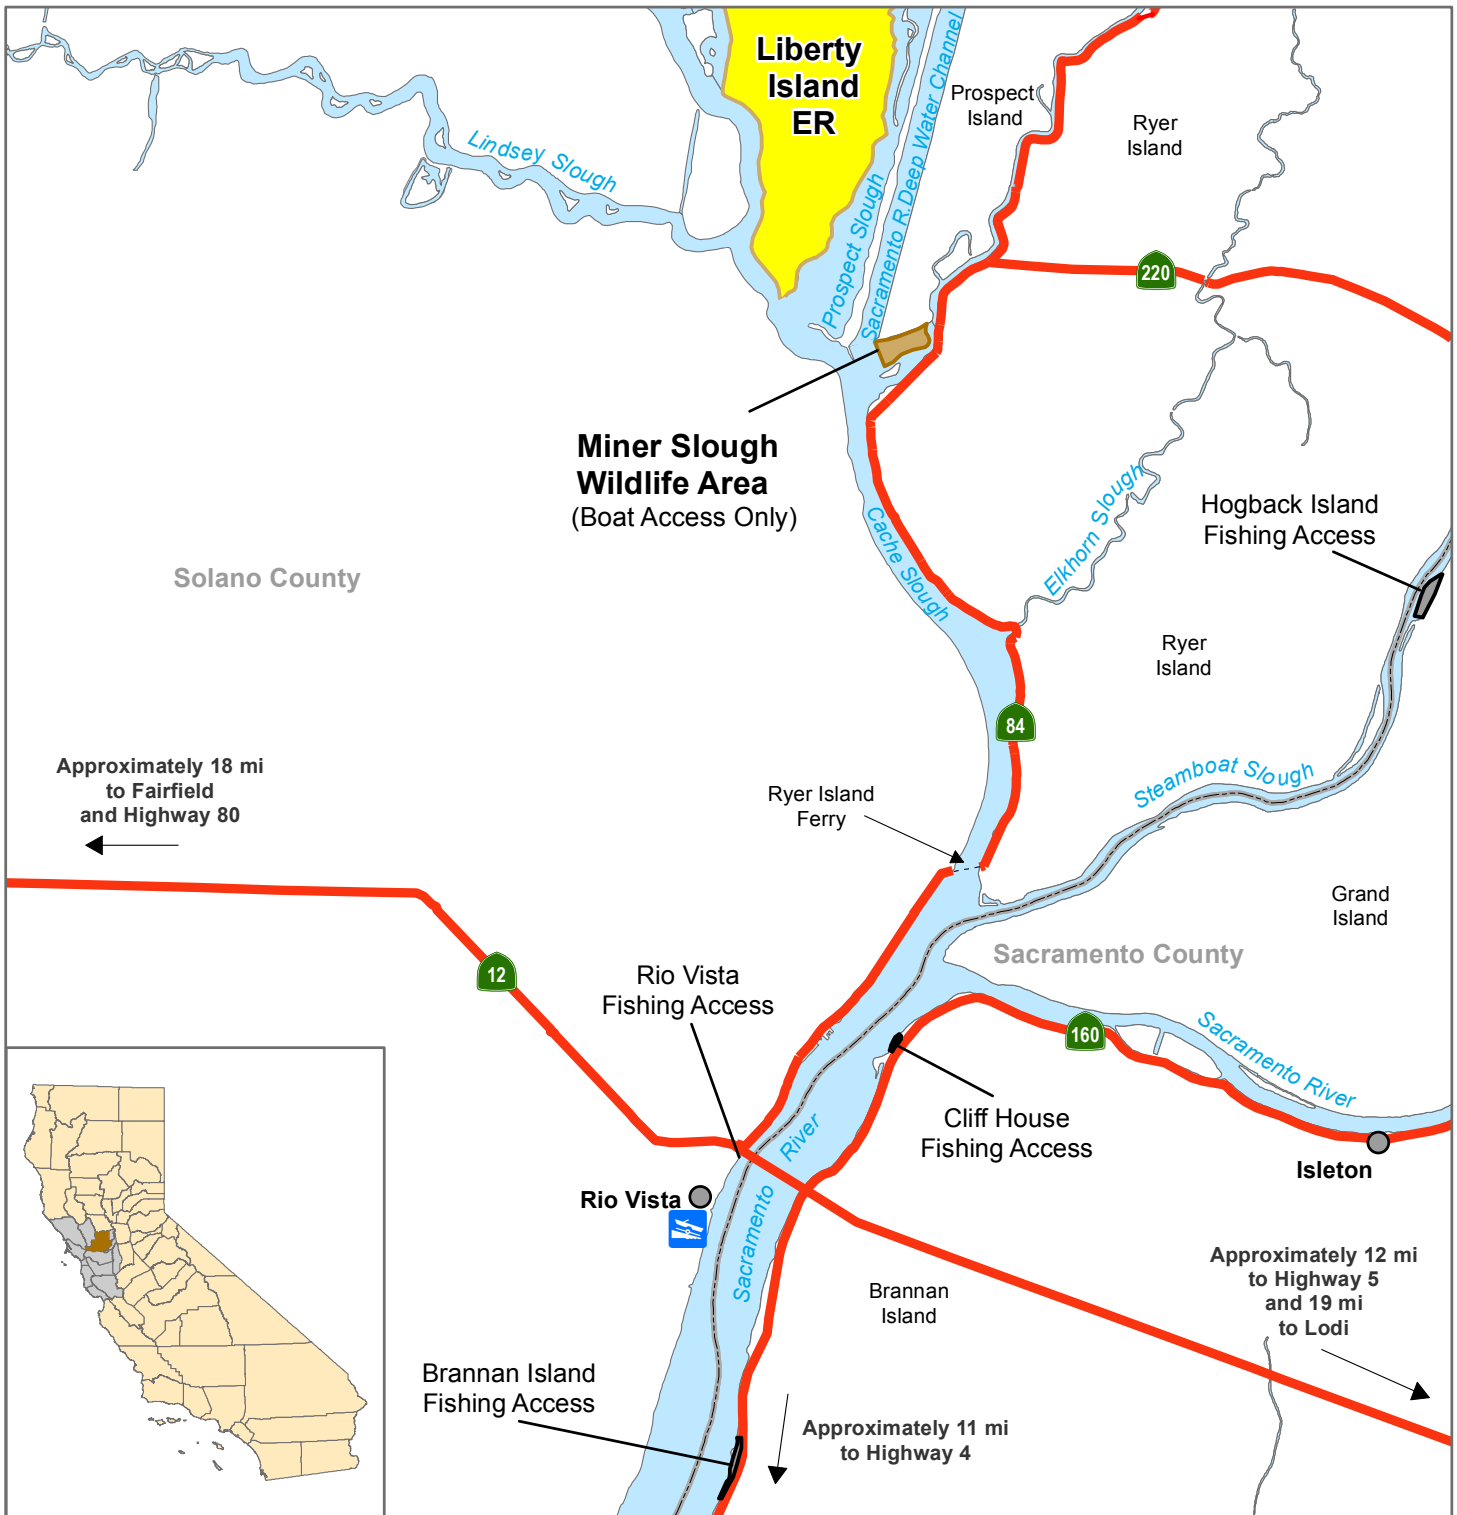

California Department of Fish and Wildlife Bay Delta Region MINER SLOUGH WILDLIFE AREA Solano County

 Wildlife Area	 Boat Ramp
 Ecological Reserve	
 Fishing Access	

N

0 ————— 2 Miles

Disclaimer: Boundaries are approximate.
Maps are intended for general purposes only.