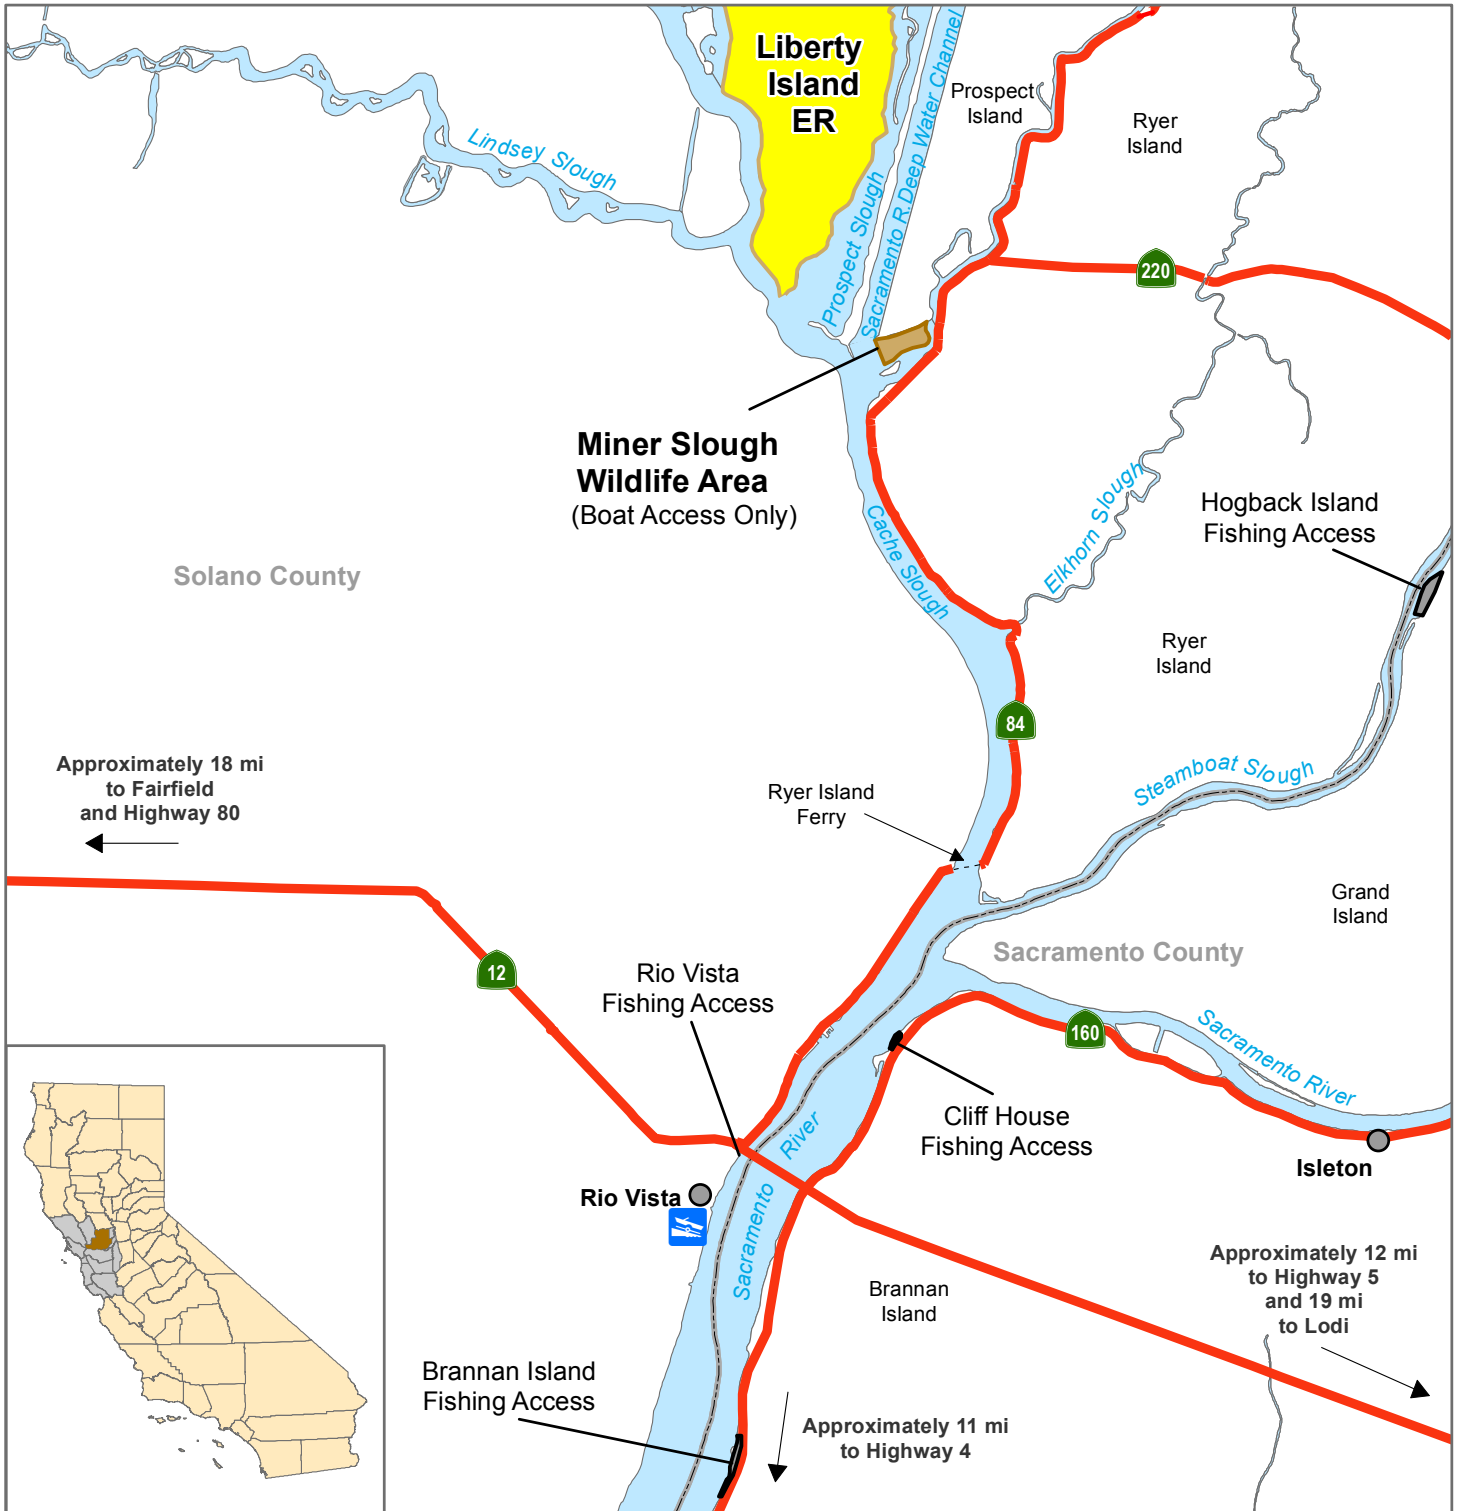

California Department of Fish and Wildlife Bay Delta Region MINER SLOUGH WILDLIFE AREA Solano County

	Wildlife Area		Boat Ramp
	Ecological Reserve		
	Fishing Access		

Disclaimer: Boundaries are approximate.
Maps are intended for general purposes only.