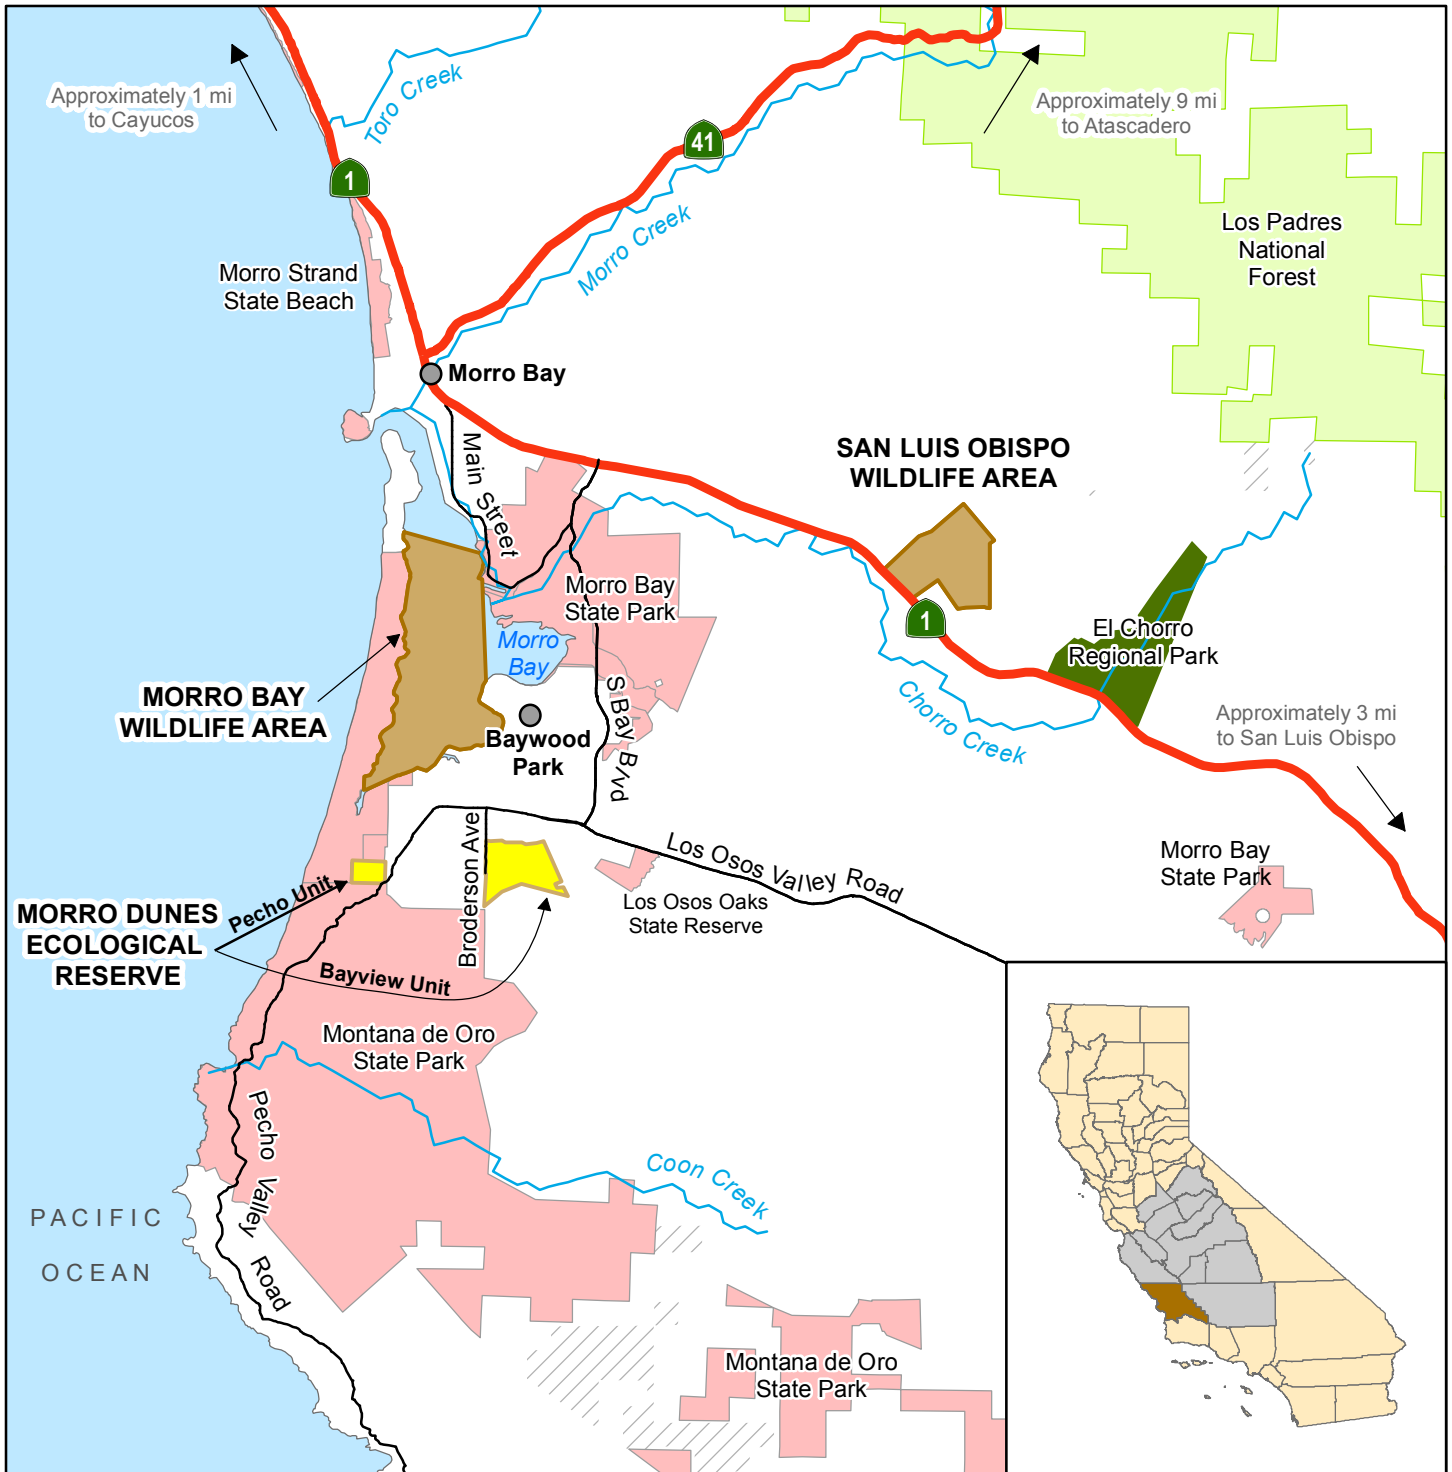

California Department of Fish and Wildlife
Central Region

MORRO BAY WILDLIFE AREA, SAN LUIS OBISPO WILDLIFE AREA
MORRO DUNES ECOLOGICAL RESERVE
San Luis Obispo County

Wildlife Area	National Forest
Ecological Reserve	Bureau of Land Management
State Park / Reserve	State Highway
County Park	Local Road

Disclaimer: Boundaries are approximate.
Maps are intended for general purposes only.

January 2018 - WLB