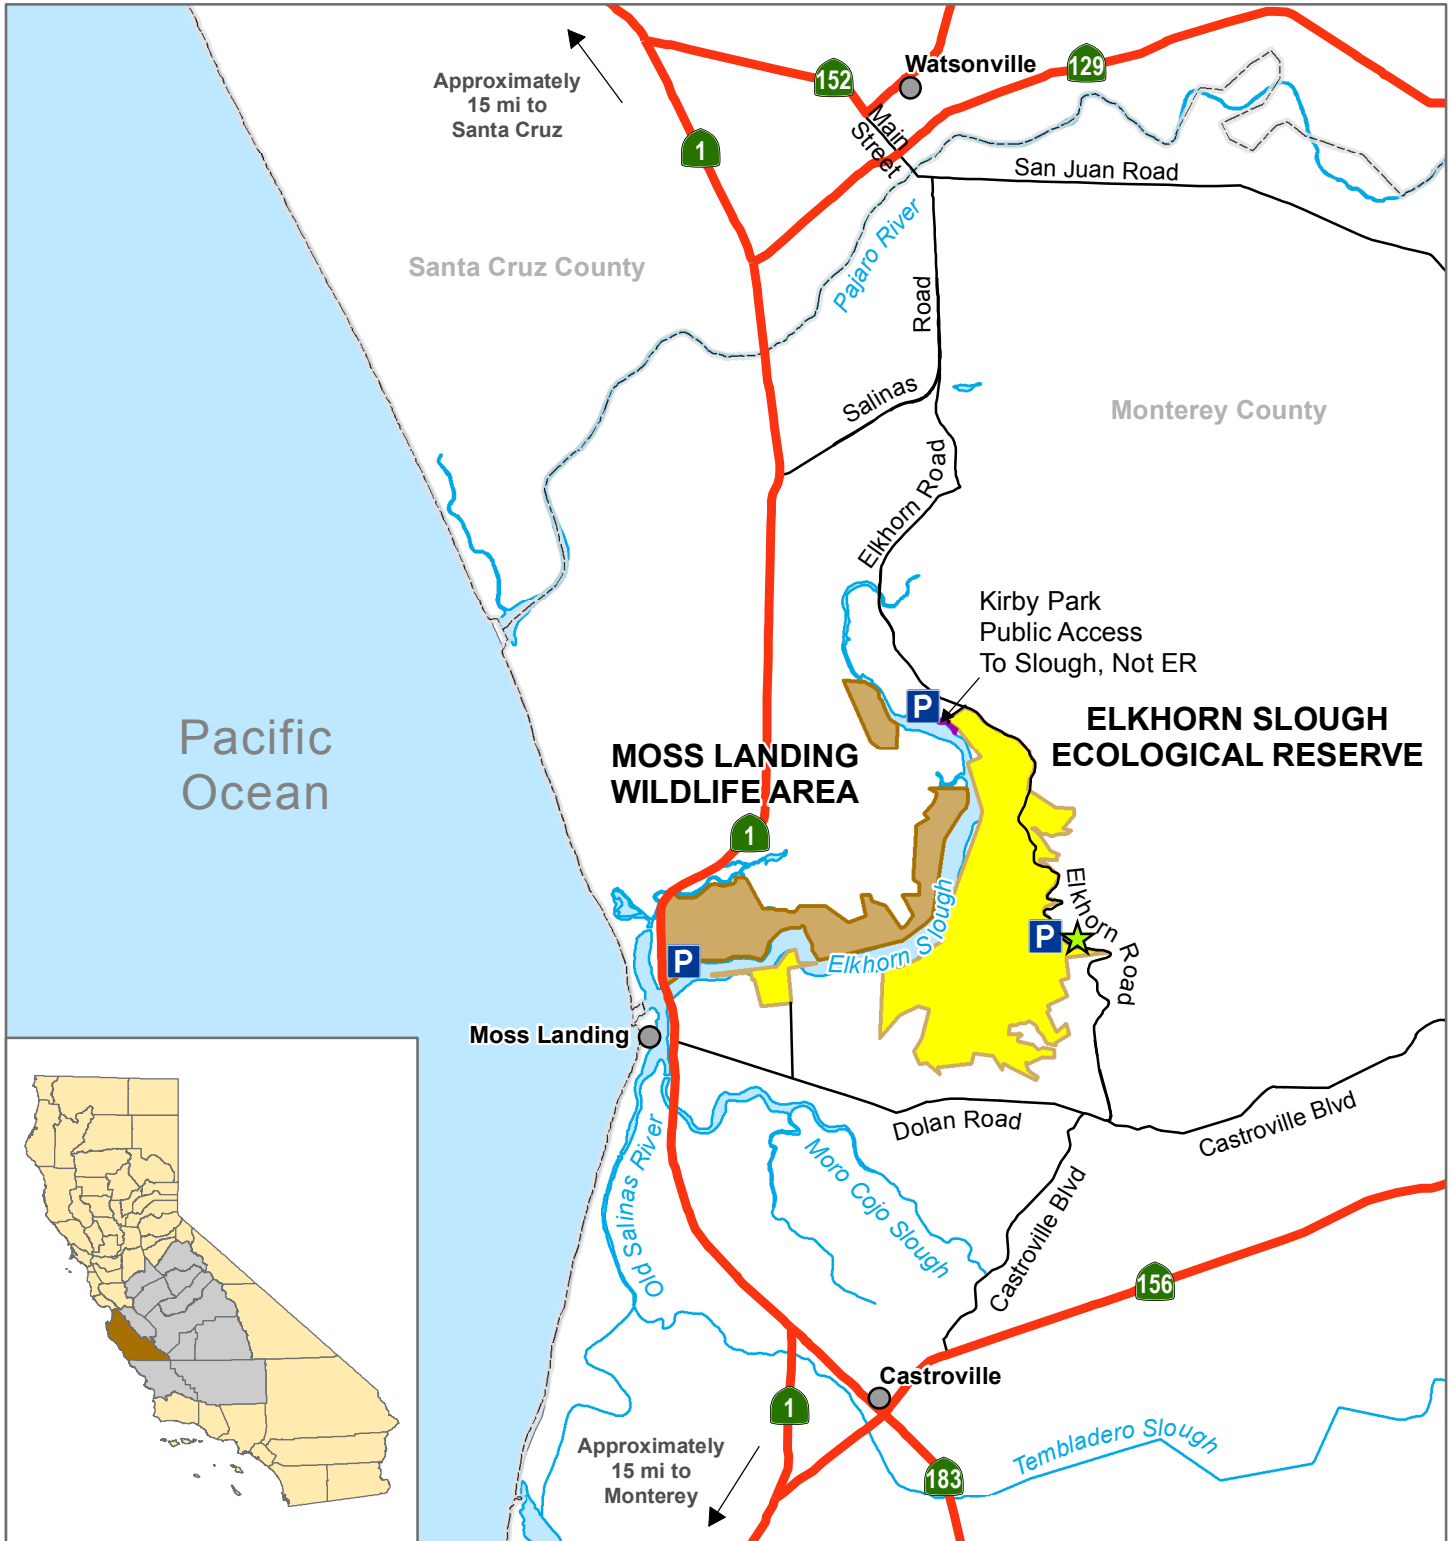

**California Department of Fish and Wildlife
Central Region
ELKHORN SLOUGH ECOLOGICAL RESERVE
MOSS LANDING WILDLIFE AREA
Monterey County**

- Wildlife Area
- Ecological Reserve
- Public Access
- P Parking
- Visitor Center
- State Highway
- Local Road

Disclaimer: Boundaries are approximate.
Maps are intended for general purposes only.

December 2014 - WLB