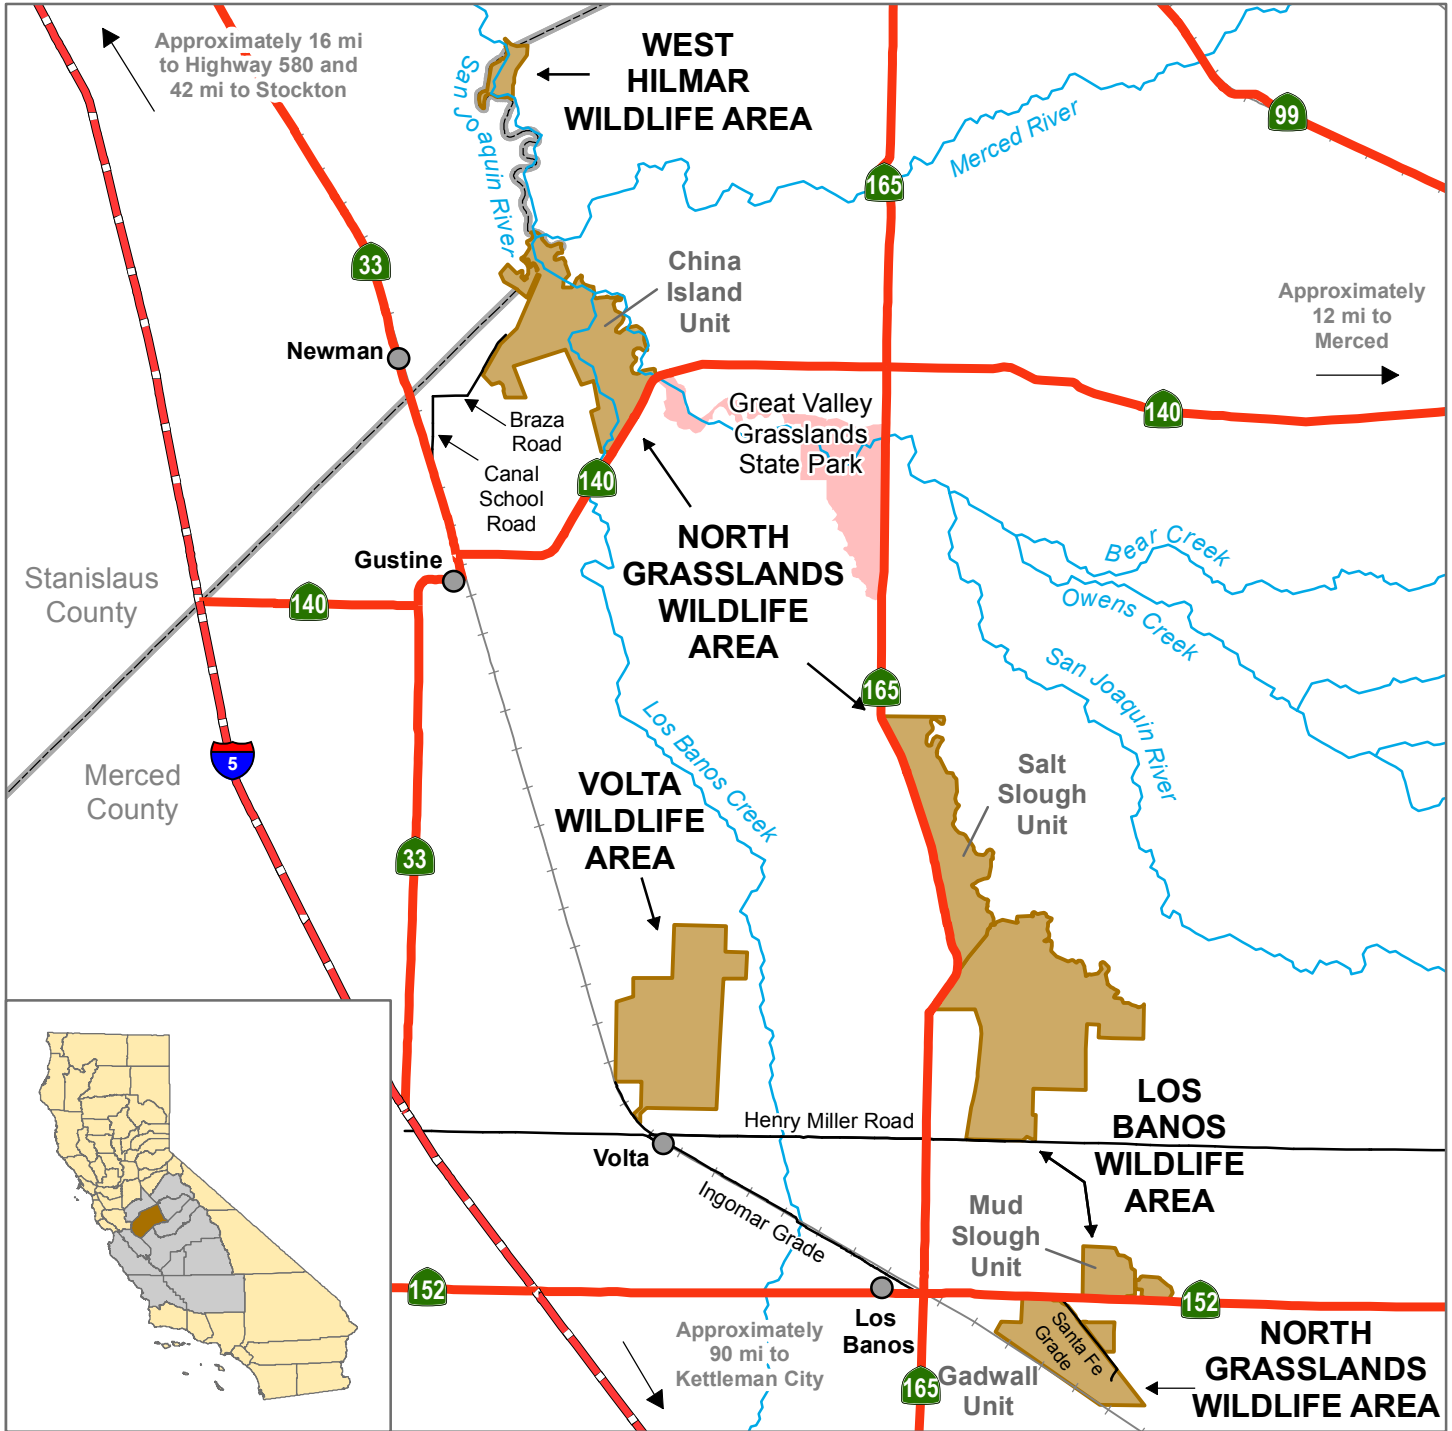

California Department of Fish and Wildlife
 Central Region
LOS BANOS WILDLIFE AREA
NORTH GRASSLANDS WILDLIFE AREA
VOLTA WILDLIFE AREA
WEST HILMAR WILDLIFE AREA
 Merced County

 Wildlife Area	 Interstate Highway
 State Park	 State Highway
 Railroad	 Local Road

N

0 5 Miles