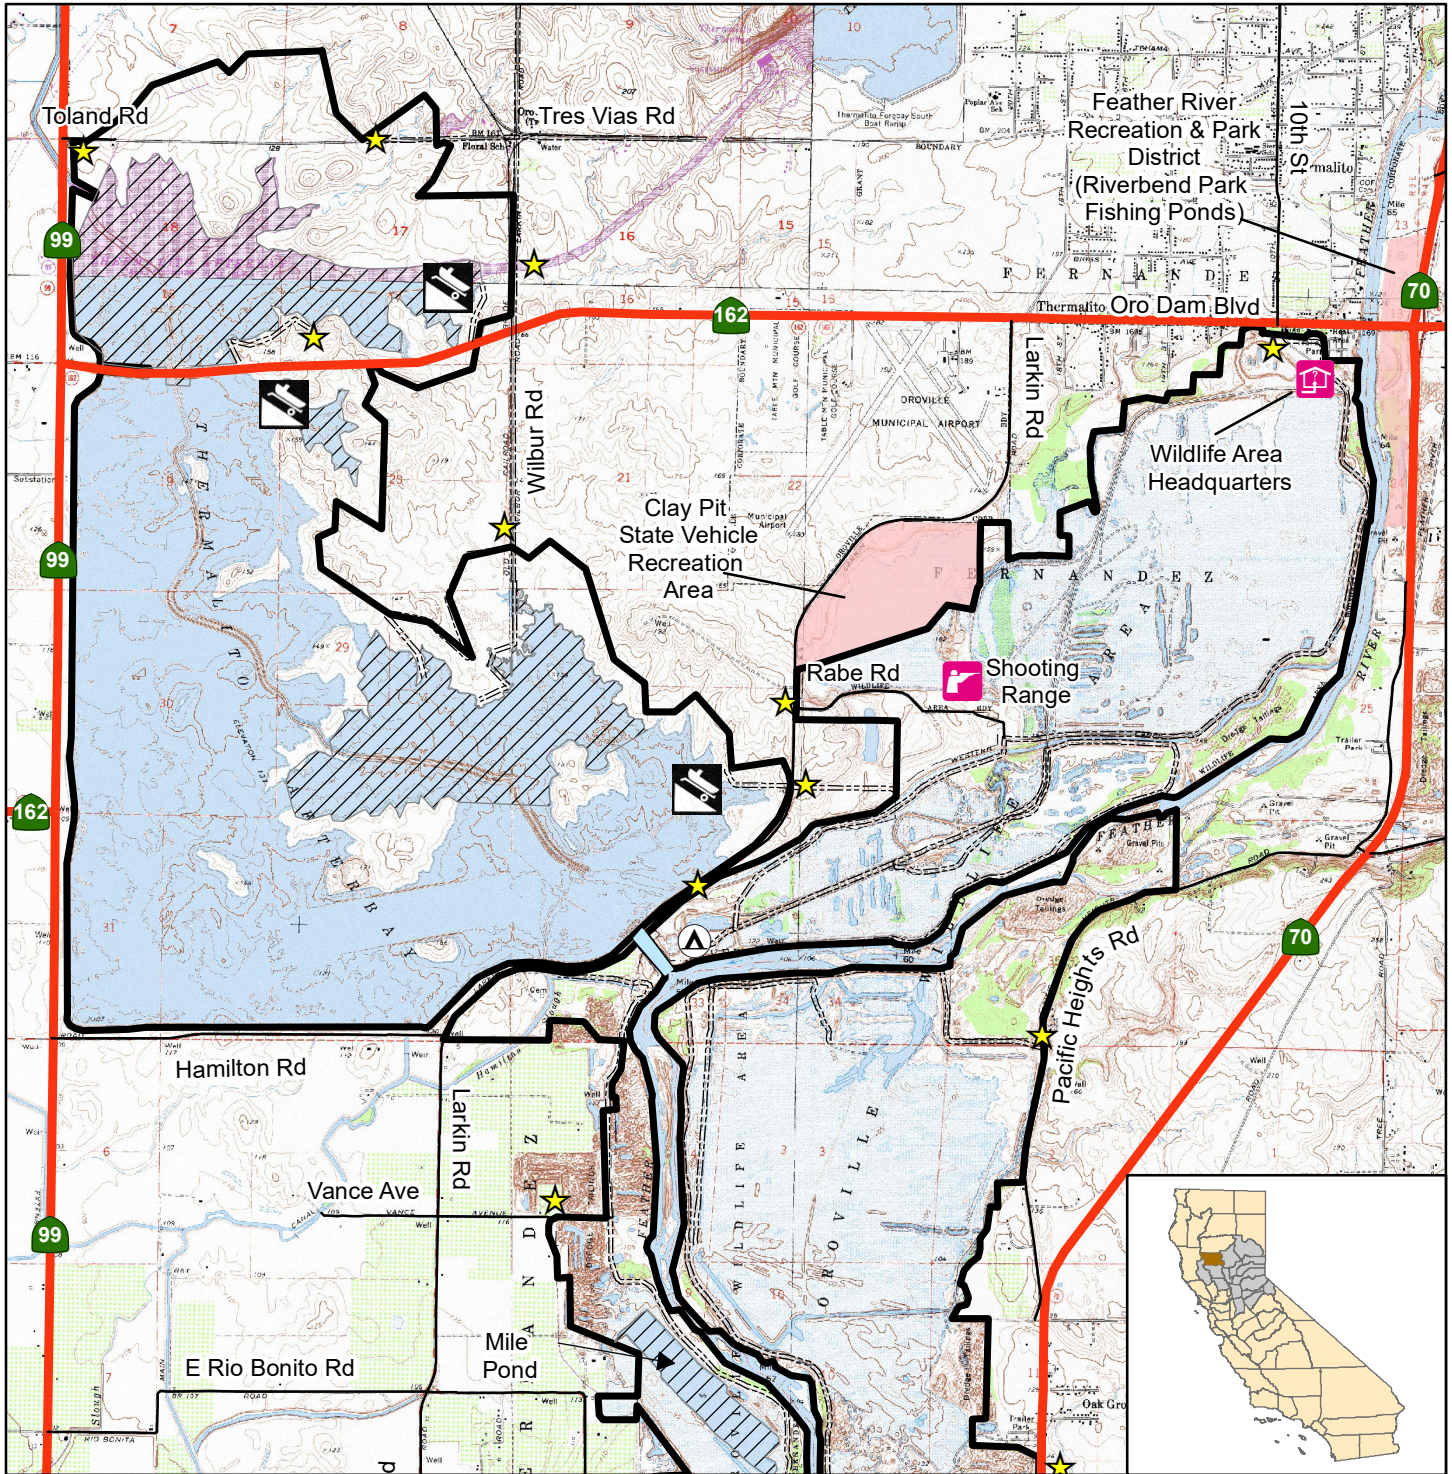

# California Department of Fish and Wildlife North Central Region OROVILLE WILDLIFE AREA - NORTH Butte County

Wildlife Area	Private Property	Entrance
Park	Local Road	Boat Ramp
5 mph Zone	Gravel Road	Camping

USGS Topographic Quad 1:24,000

Disclaimer: Boundaries are approximate.  
Maps are intended for general purposes only.