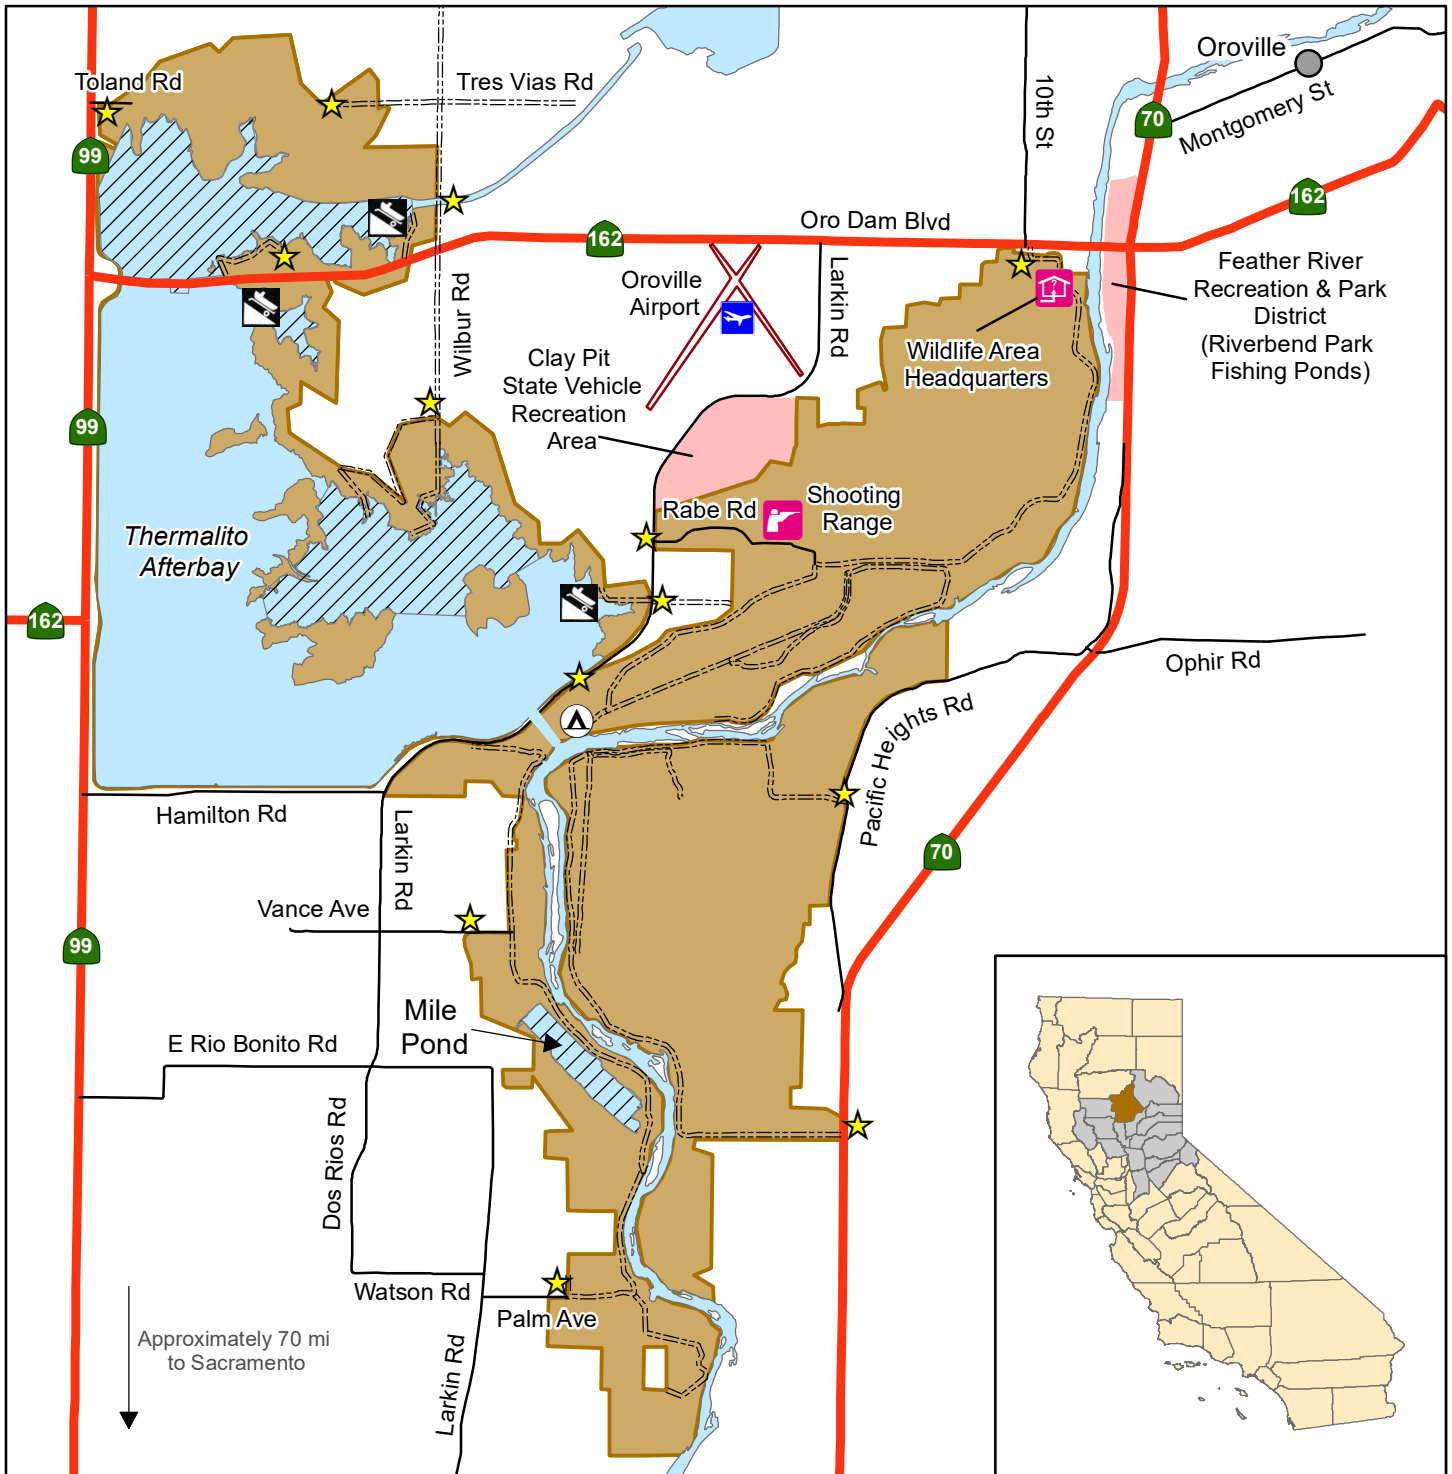

California Department of Fish and Wildlife North Central Region OROVILLE WILDLIFE AREA Butte County

Wildlife Area	State Highway	Entrance
Park	Local Road	Boat Ramp
5 mph Zone	Gravel Road	Camping