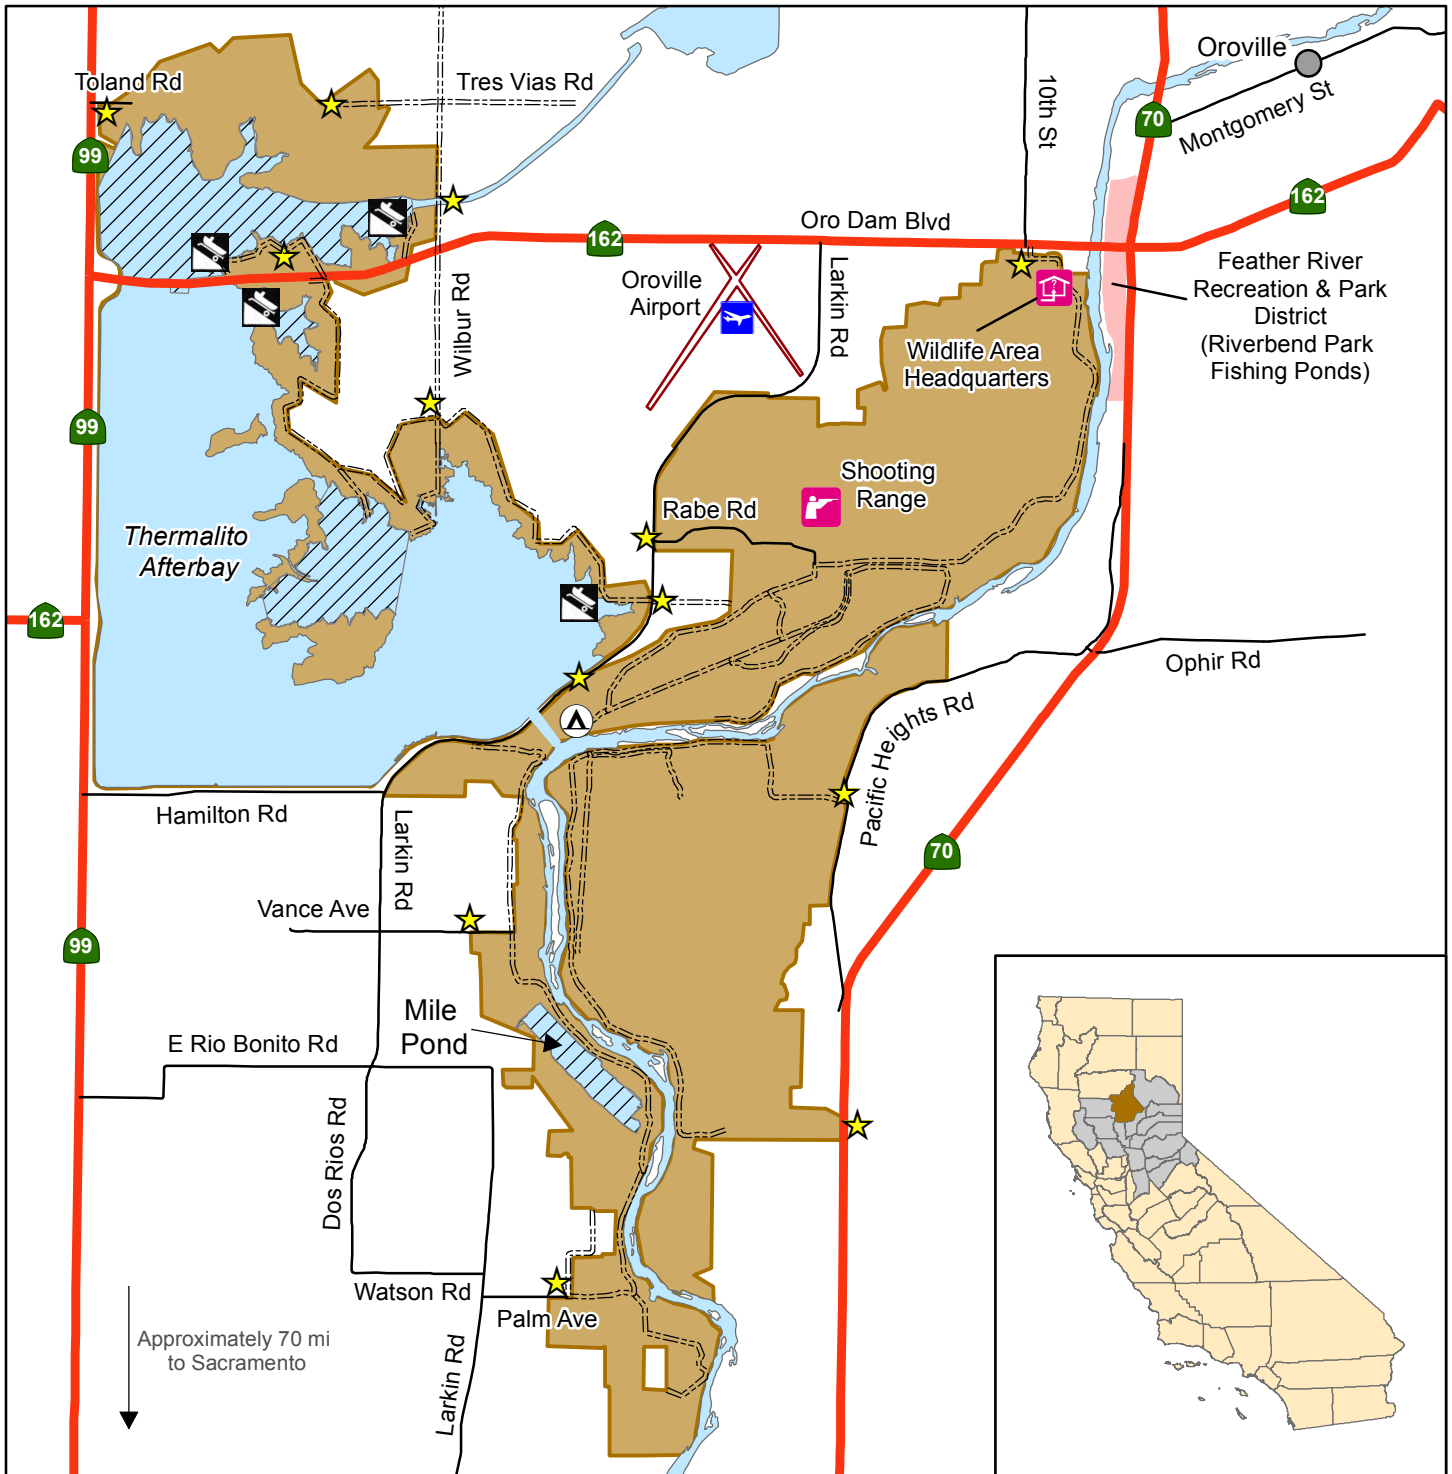

California Department of Fish and Wildlife

North Central Region

OROVILLE WILDLIFE AREA

Butte County

Wildlife Area	State Highway	Entrance
Park	Local Road	Boat Ramp
5 mph Zone	Gravel Road	Camping