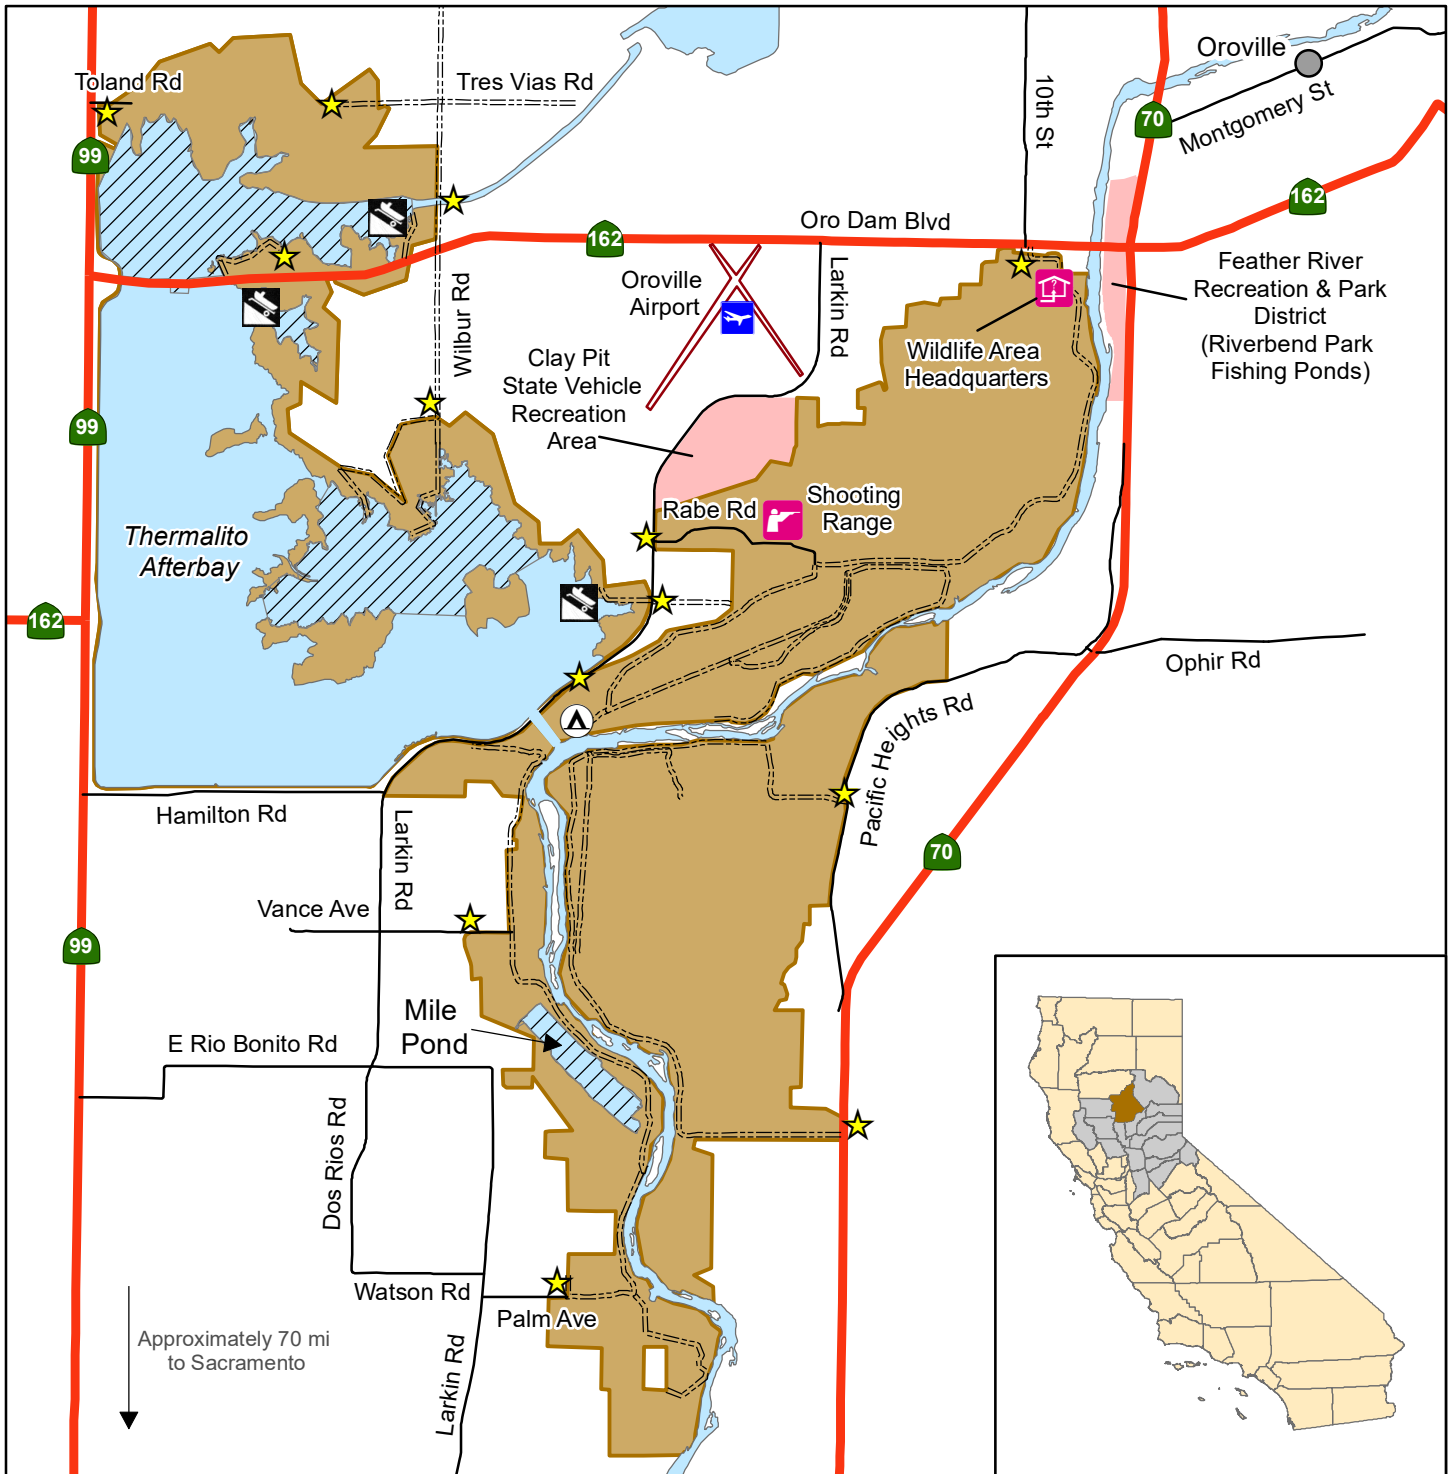

California Department of Fish and Wildlife

North Central Region

OROVILLE WILDLIFE AREA

Butte County

Wildlife Area	State Highway	Entrance
Park	Local Road	Boat Ramp
5 mph Zone	Gravel Road	Camping