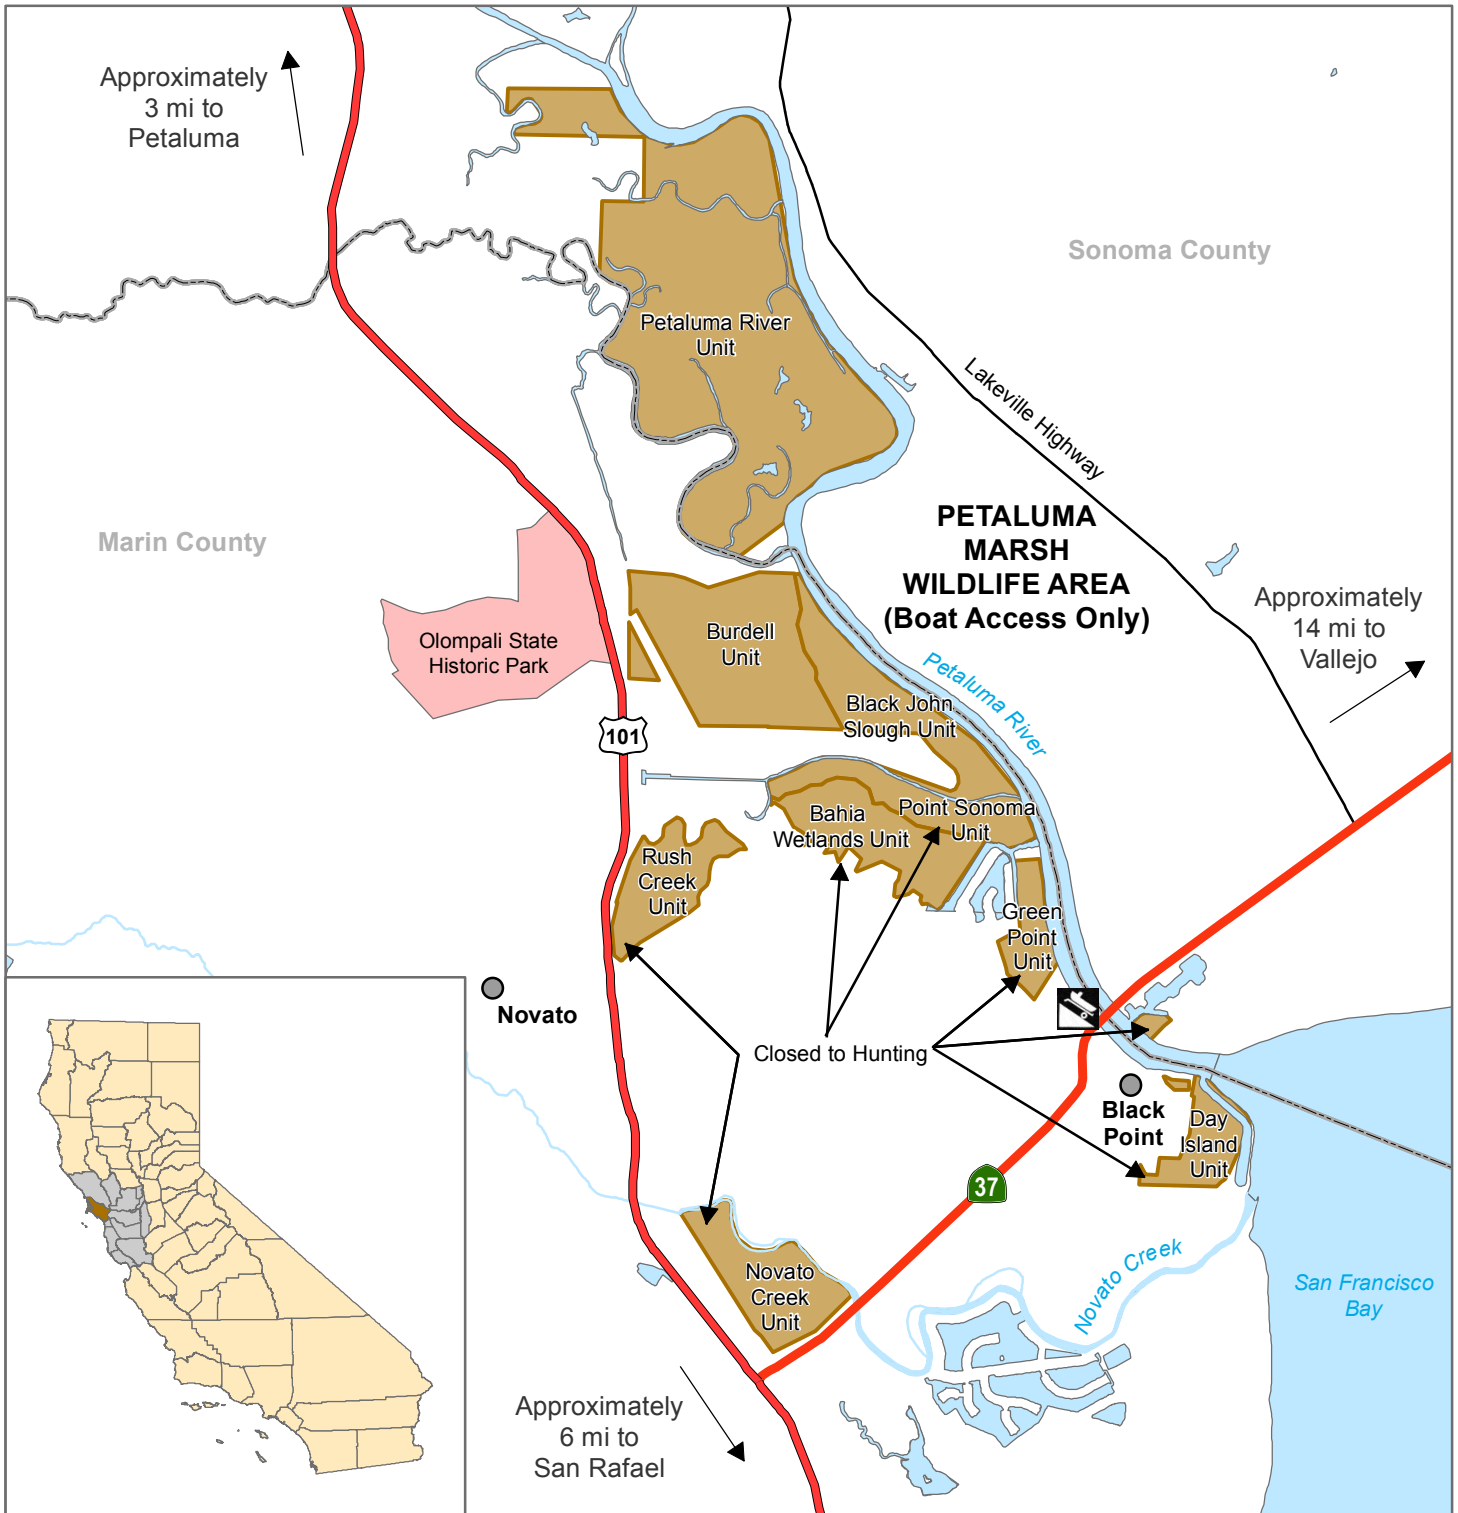

California Department of Fish and Wildlife

Bay Delta Region

PETALUMA MARSH WILDLIFE AREA

Marin County

	Wildlife Area		State Highway
	State Park		U.S. Highway
	Boat Launch		Local Road

N

0 ————— 2 Miles

Disclaimer: Boundaries are approximate.
Maps are intended for general purposes only.