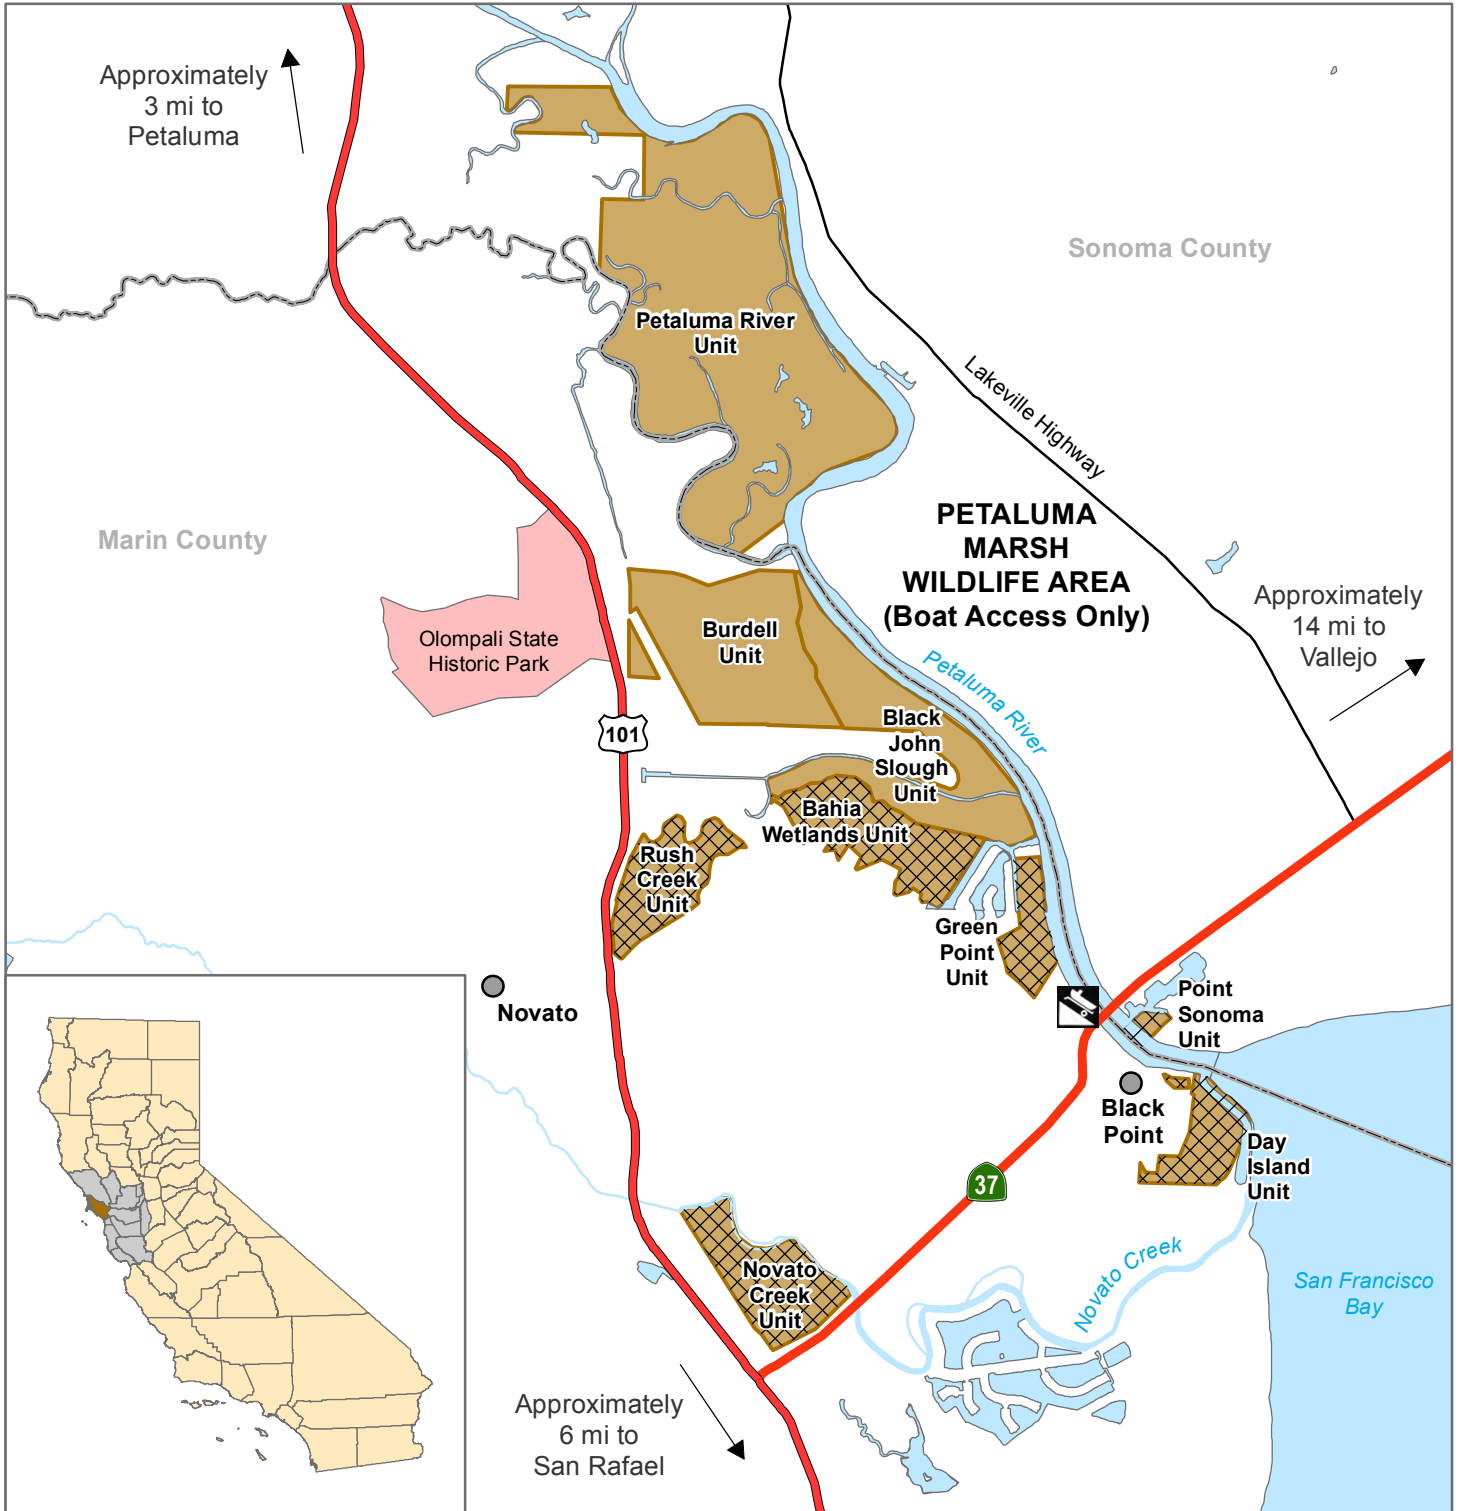

# California Department of Fish and Wildlife Bay Delta Region PETALUMA MARSH WILDLIFE AREA Marin, Sonoma Counties

Wildlife Area	State Highway	Boat Launch
State Park	U.S. Highway	
Closed To Hunting	Local Road	

0 2 Miles