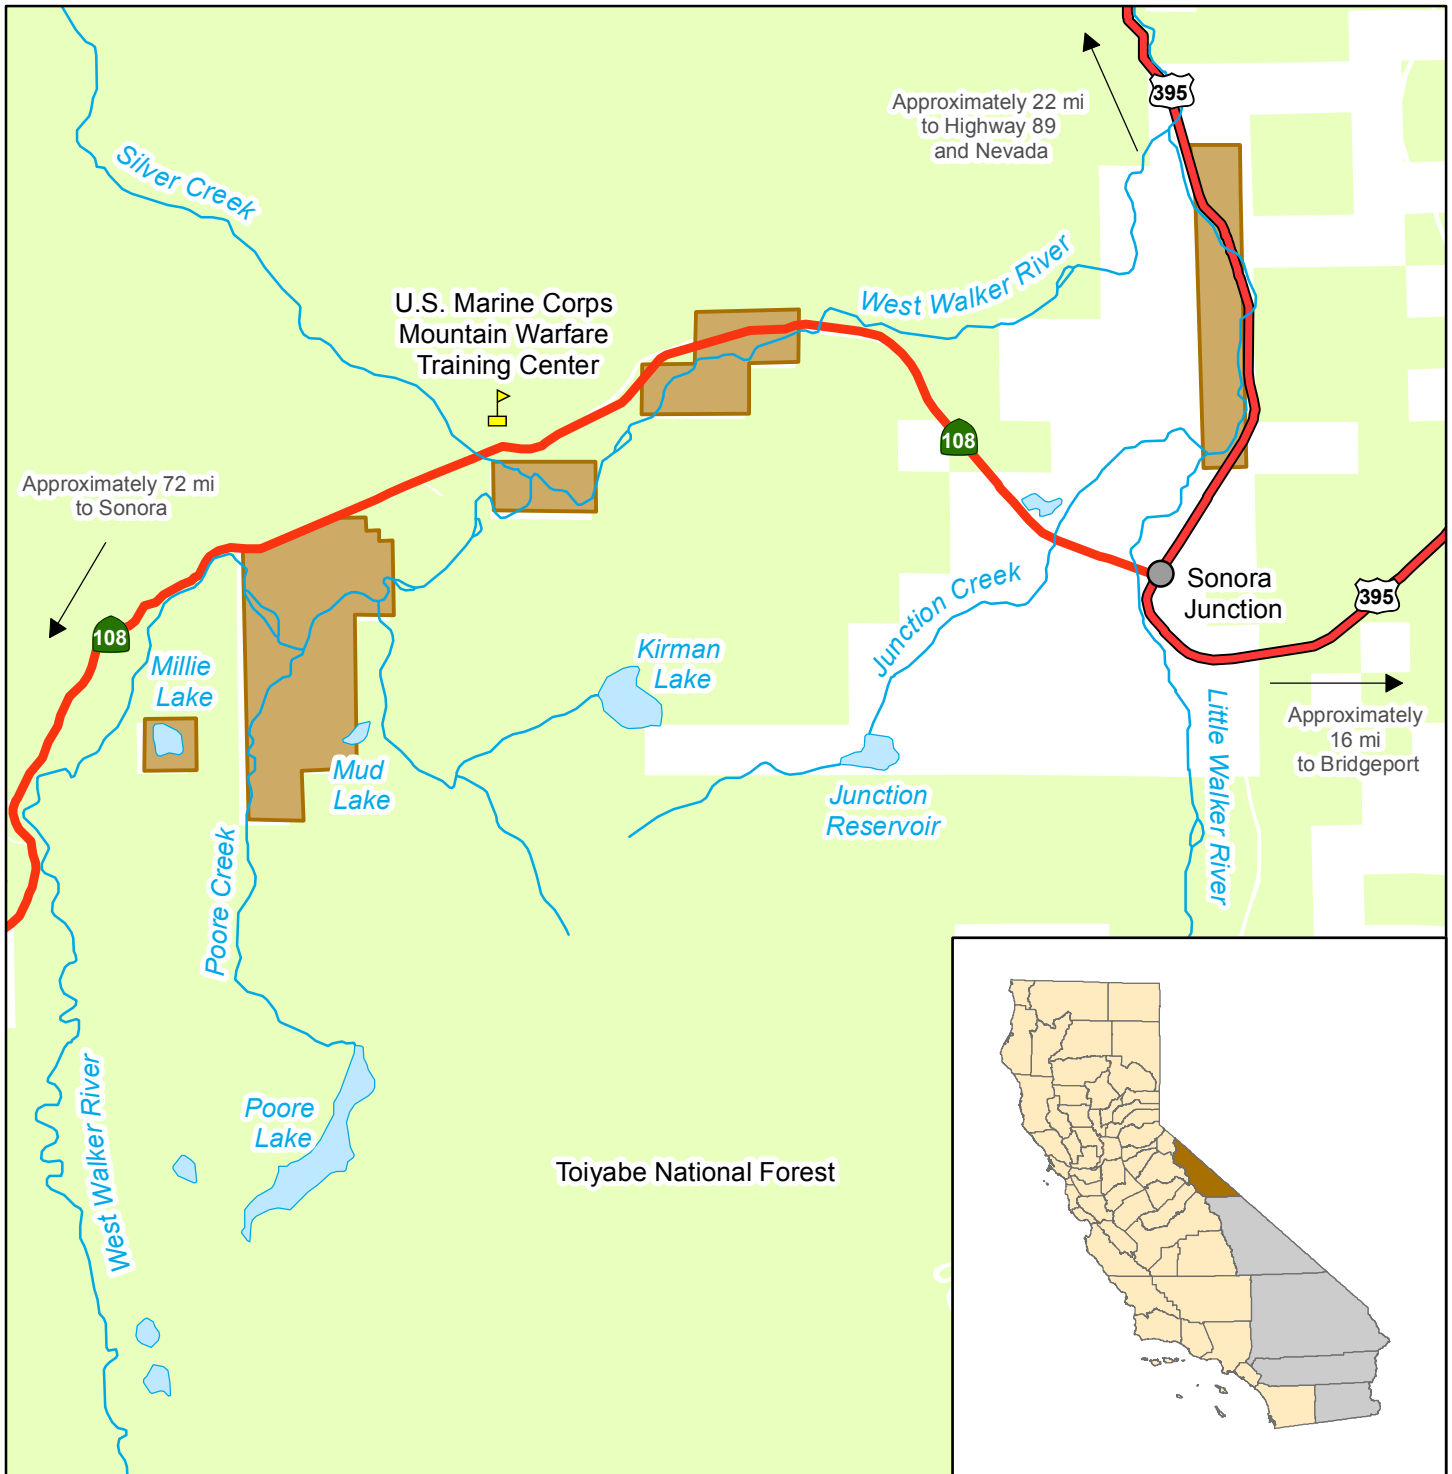

California Department of Fish and Wildlife Inland Deserts Region PICKEL MEADOW WILDLIFE AREA Mono County

	Wildlife Area		US Highway
	National Forest		State Highway
			Creek / Lake