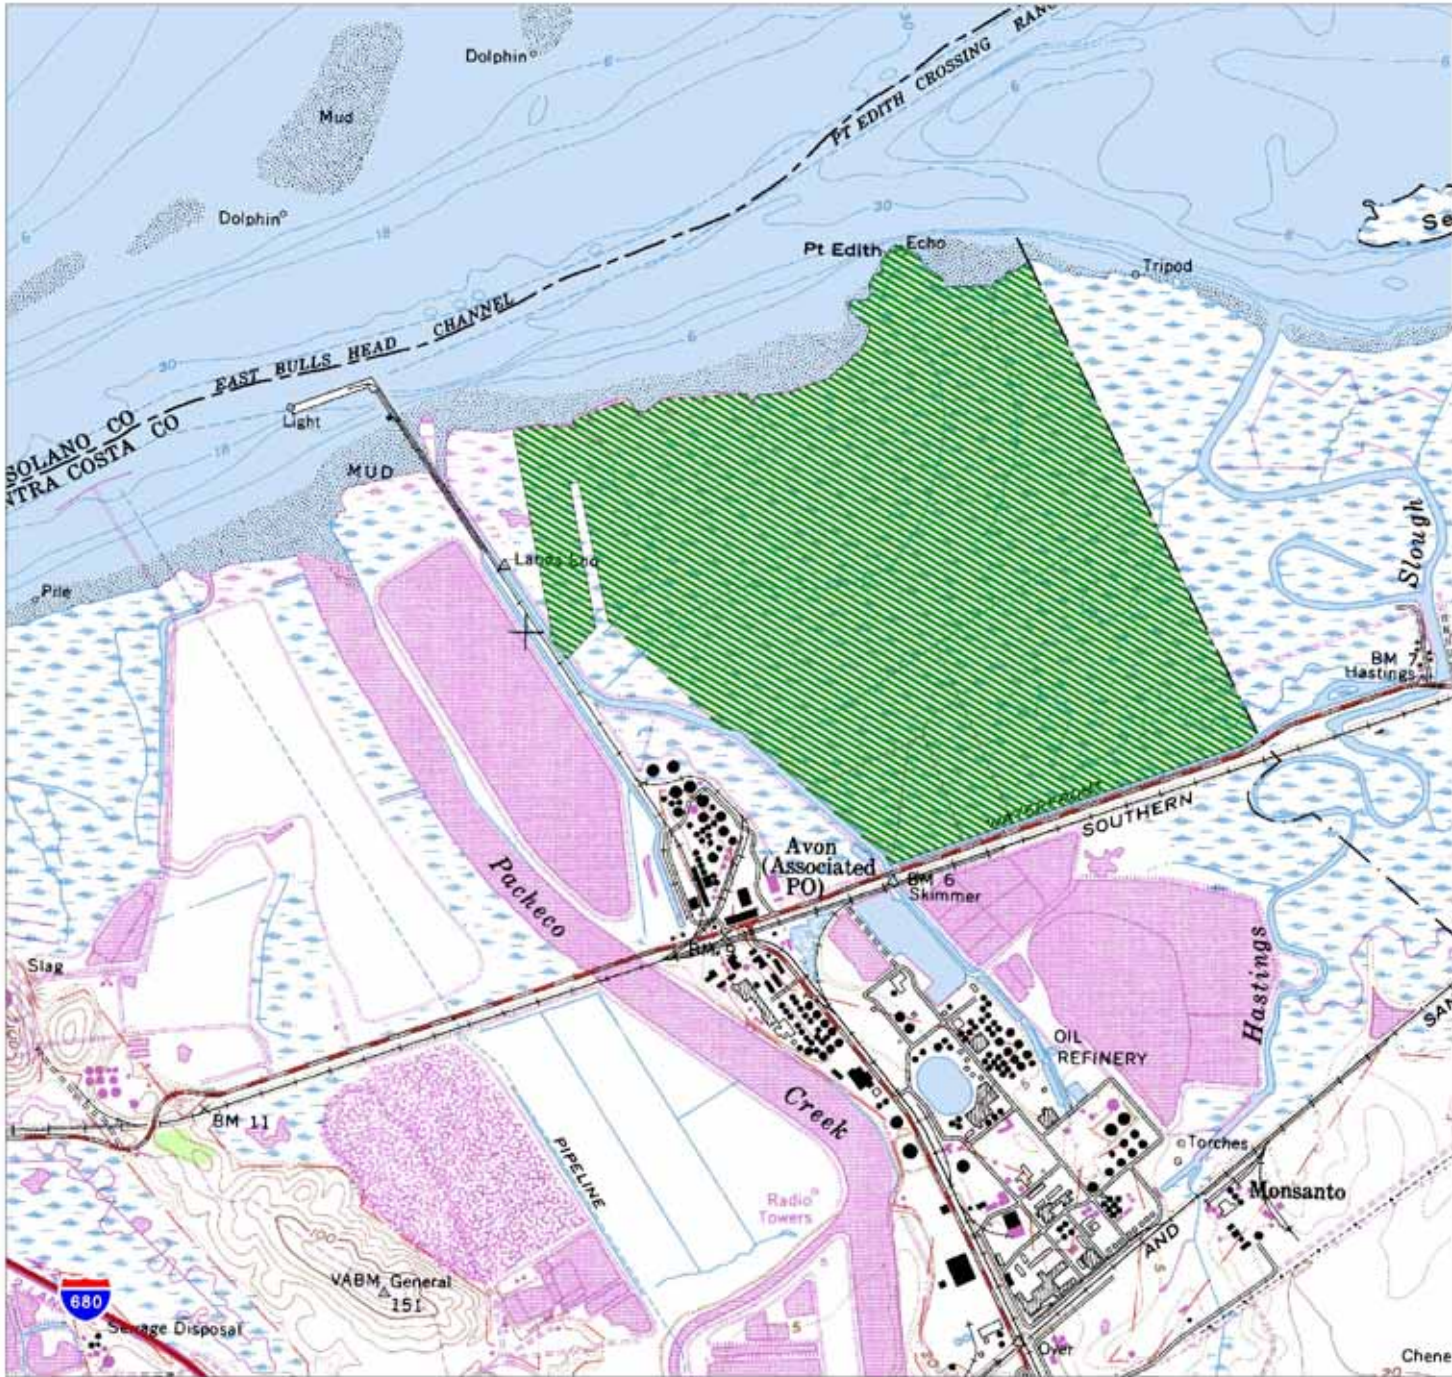

**California Department of Fish and Game
Bay Delta Region
POINT EDITH WILDLIFE AREA
Contra Costa County**

Legend

State Highway

Point Edith WA
(Hunting allowed-Boat access only)

Scale 1 Inch = 0.40 Miles