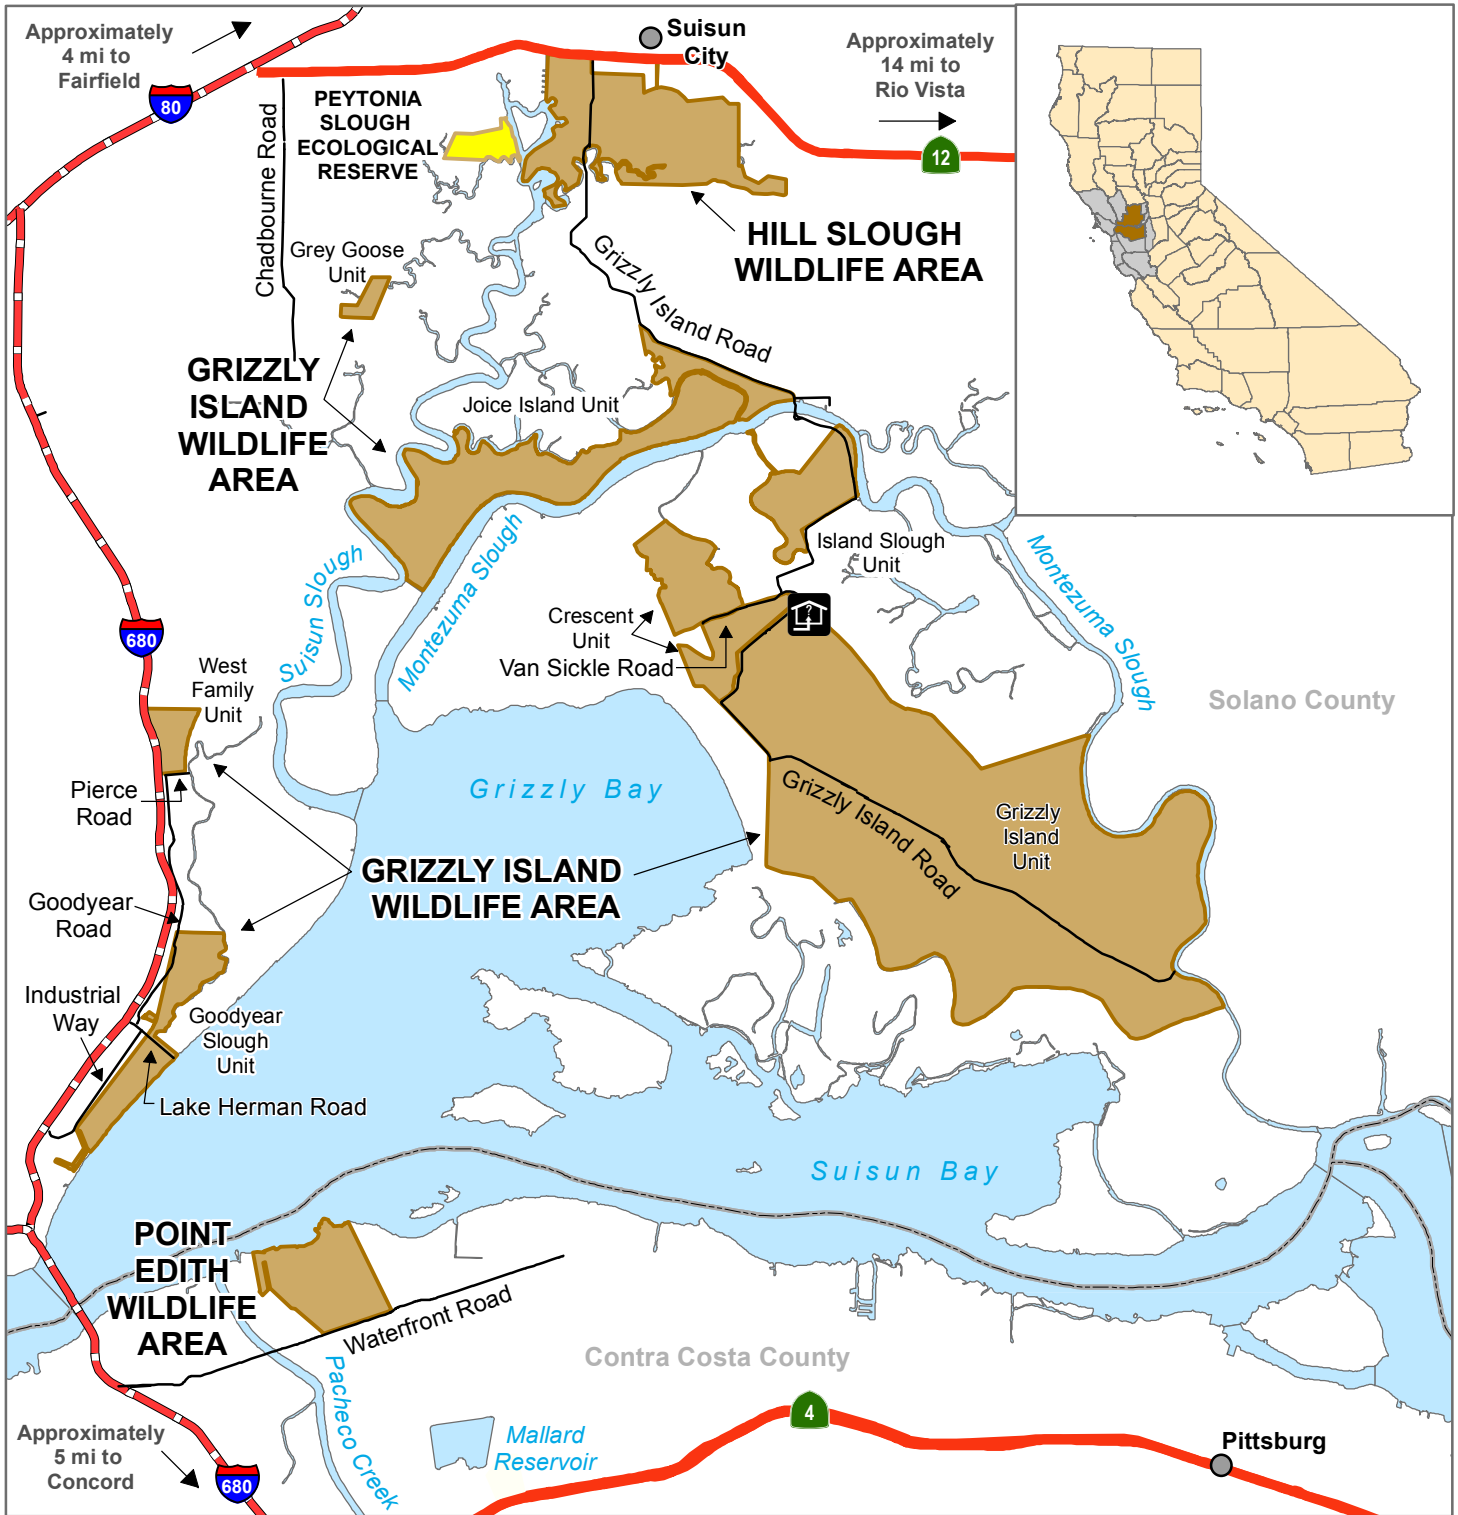

**California Department of Fish and Wildlife**  
**Bay Delta Region**  
**GRIZZLY ISLAND WILDLIFE AREA**  
**HILL SLOUGH WILDLIFE AREA**  
**POINT EDITH WILDLIFE AREA**  
**Contra Costa, Solano Counties**

Wildlife Area	Interstate Highway
Ecological Reserve	State Highway
Local Road	Fish and Wildlife Headquarters

N  
 0 2 Miles

Disclaimer: Boundaries are approximate.  
 Maps are intended for general purposes only.