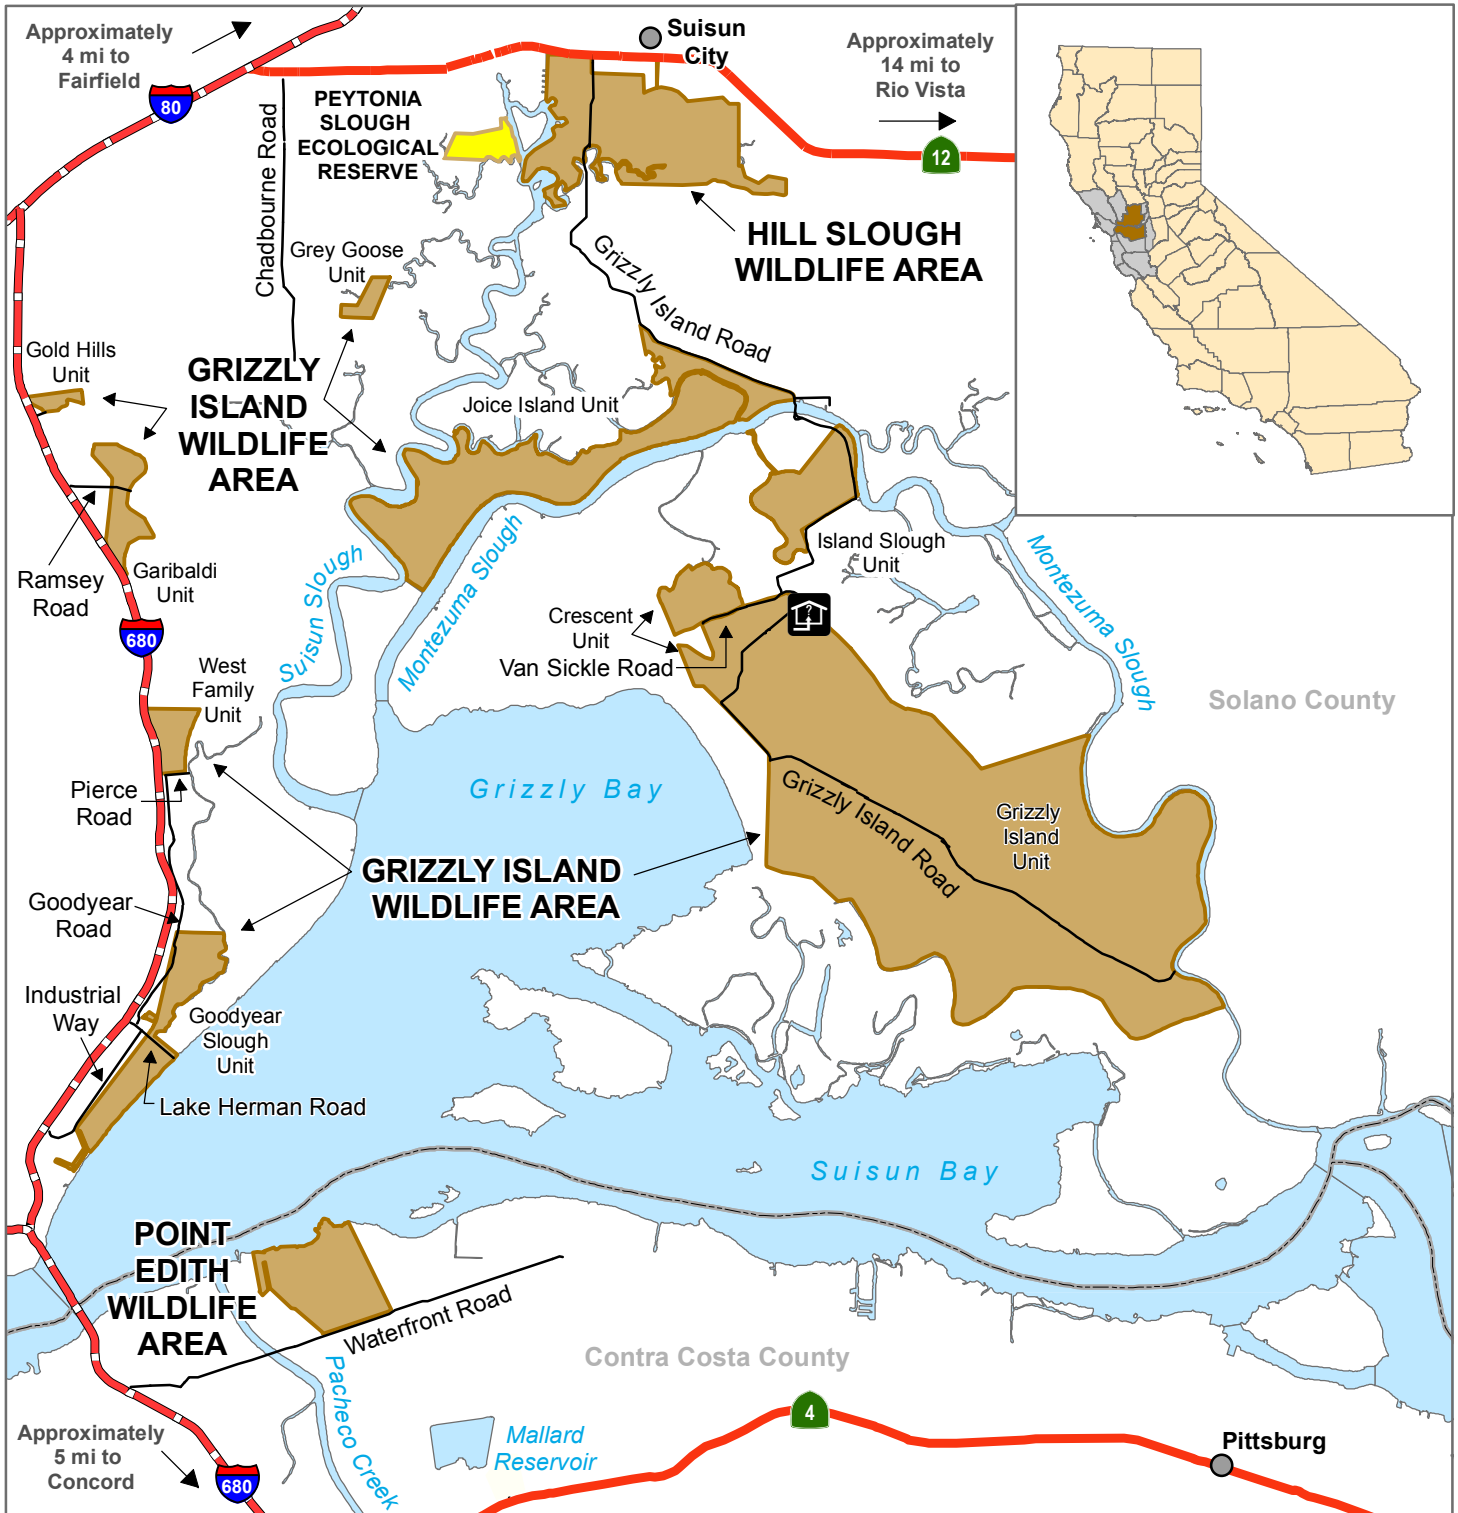

**California Department of Fish and Wildlife**  
**Bay Delta Region**  
**GRIZZLY ISLAND WILDLIFE AREA**  
**HILL SLOUGH WILDLIFE AREA**  
**POINT EDITH WILDLIFE AREA**  
**Contra Costa, Solano Counties**

Wildlife Area	Interstate Highway
Ecological Reserve	State Highway
Local Road	Fish and Wildlife Headquarters

N  
 0 2 Miles

Disclaimer: Boundaries are approximate.  
 Maps are intended for general purposes only.