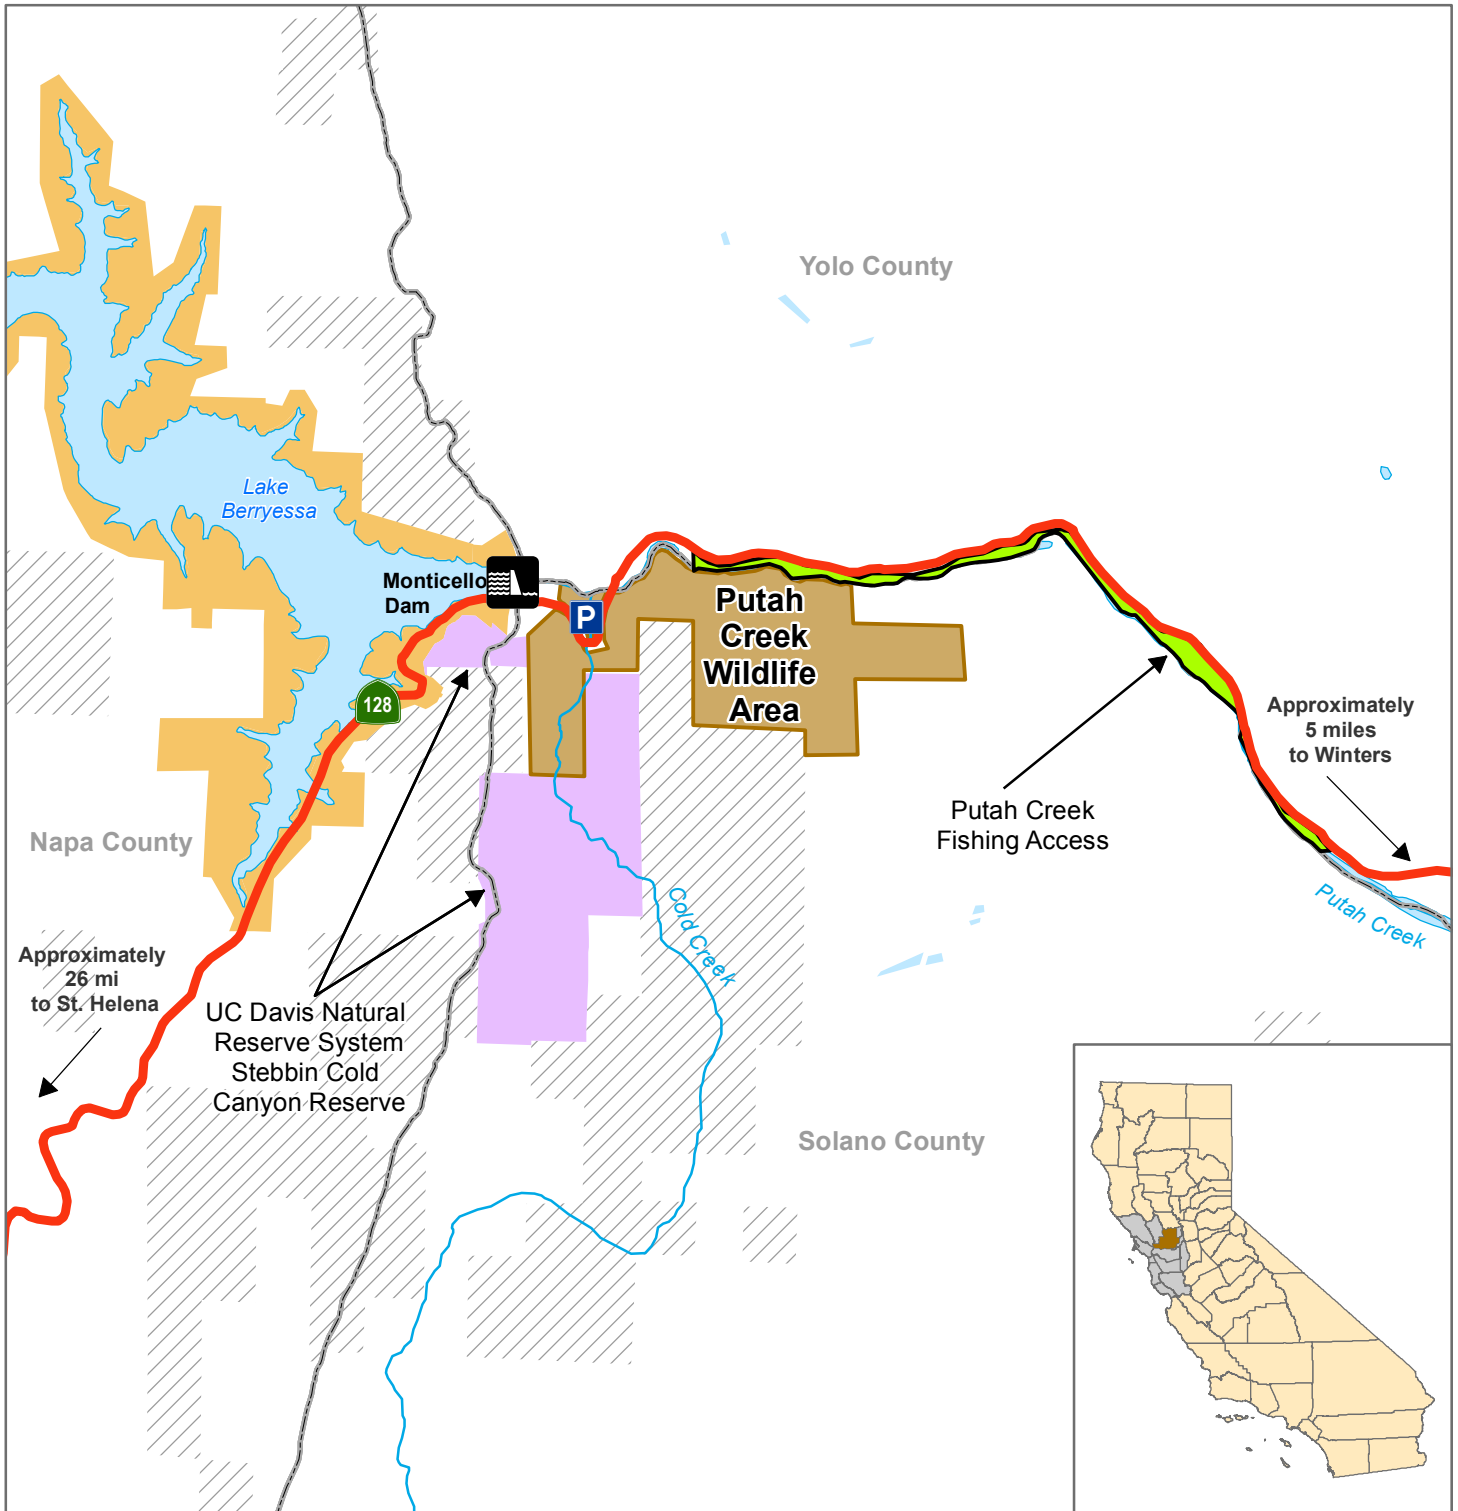

California Department of Fish and Wildlife Bay Delta Region PUTAH CREEK WILDLIFE AREA Solano County

Disclaimer: Boundaries are approximate.
Maps are intended for general purposes only.

October 2017 - WLB