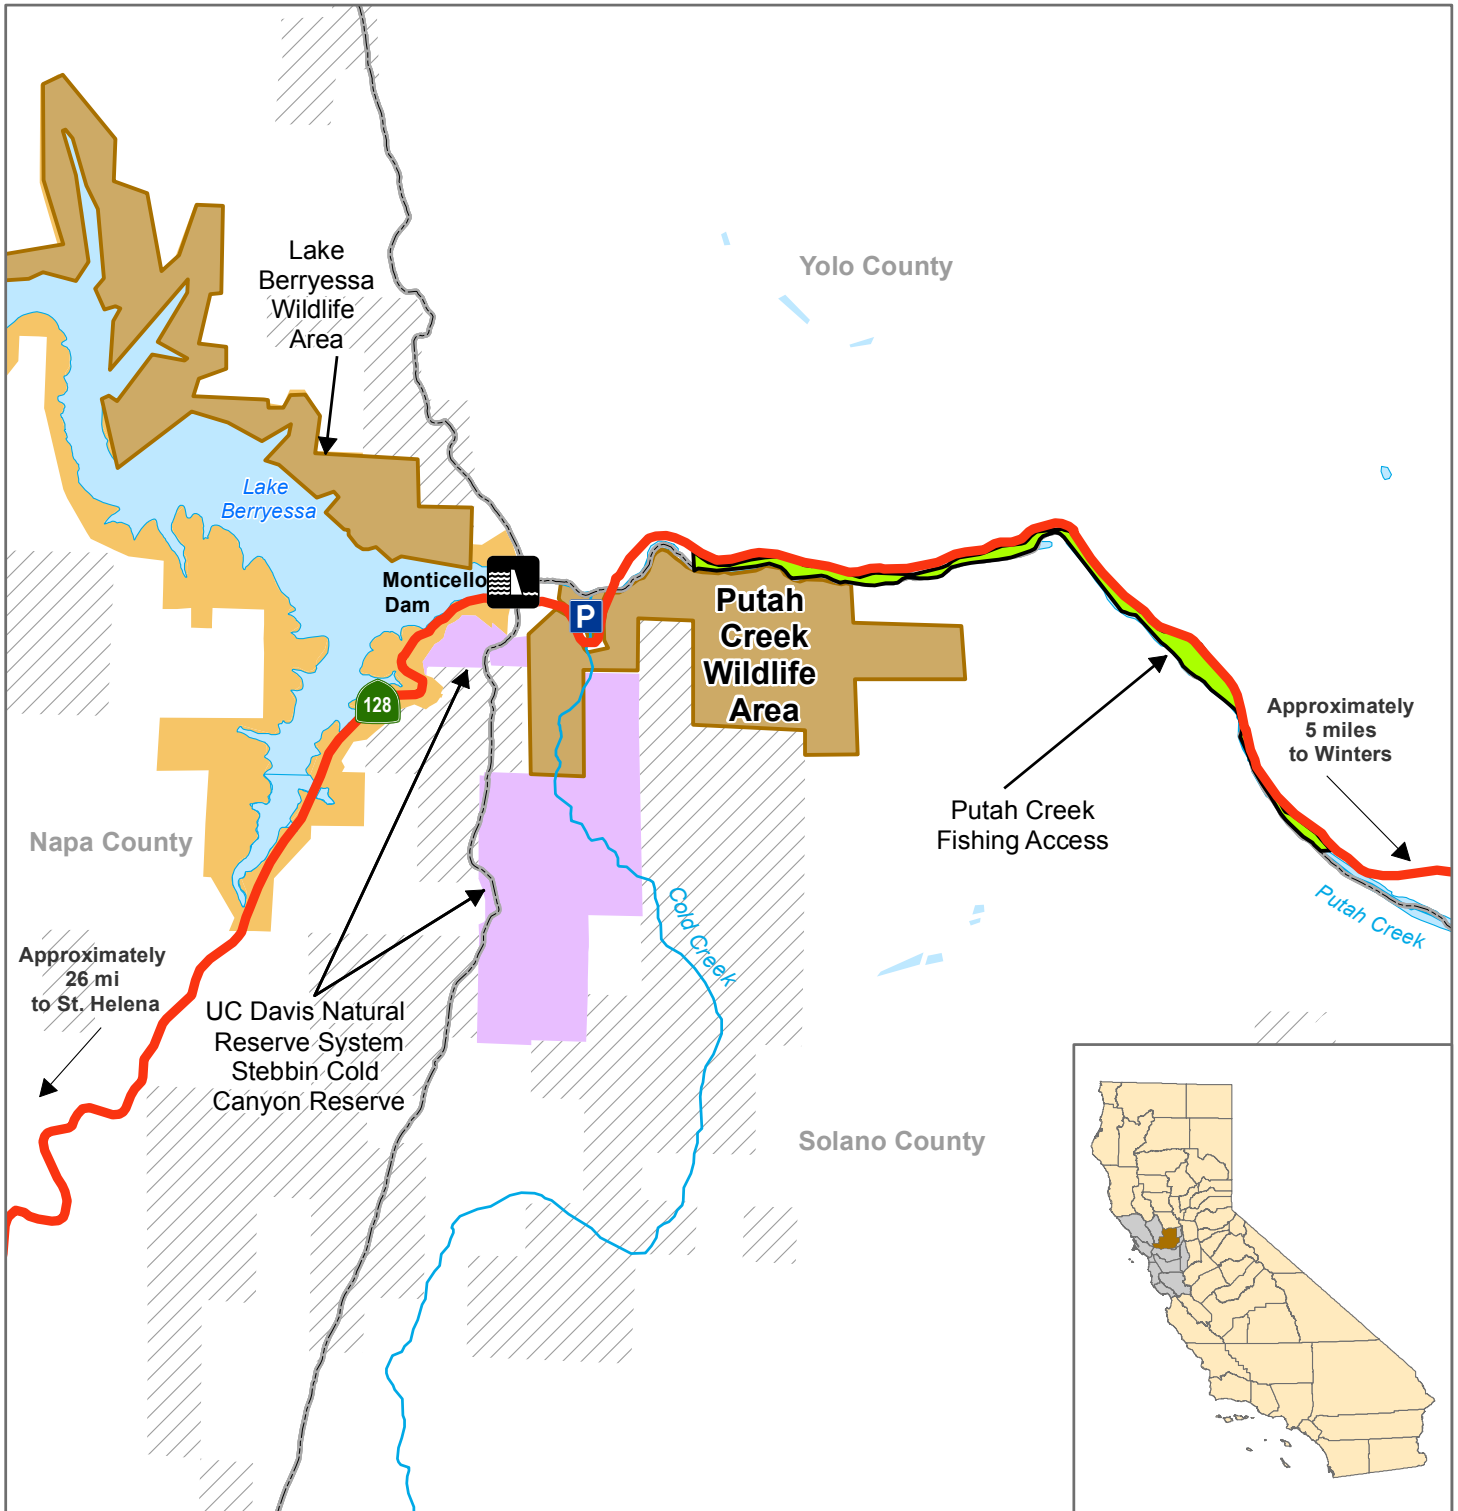

California Department of Fish and Wildlife Bay Delta Region PUTAH CREEK WILDLIFE AREA Solano County

Wildlife Area	Bureau of Reclamation	Dam	Parking
Fishing Access	University of California	N	0 1 Miles
Bureau of Land Management	State Highway		

Disclaimer: Boundaries are approximate. Maps are intended for general purposes only. February 2015 - WLB