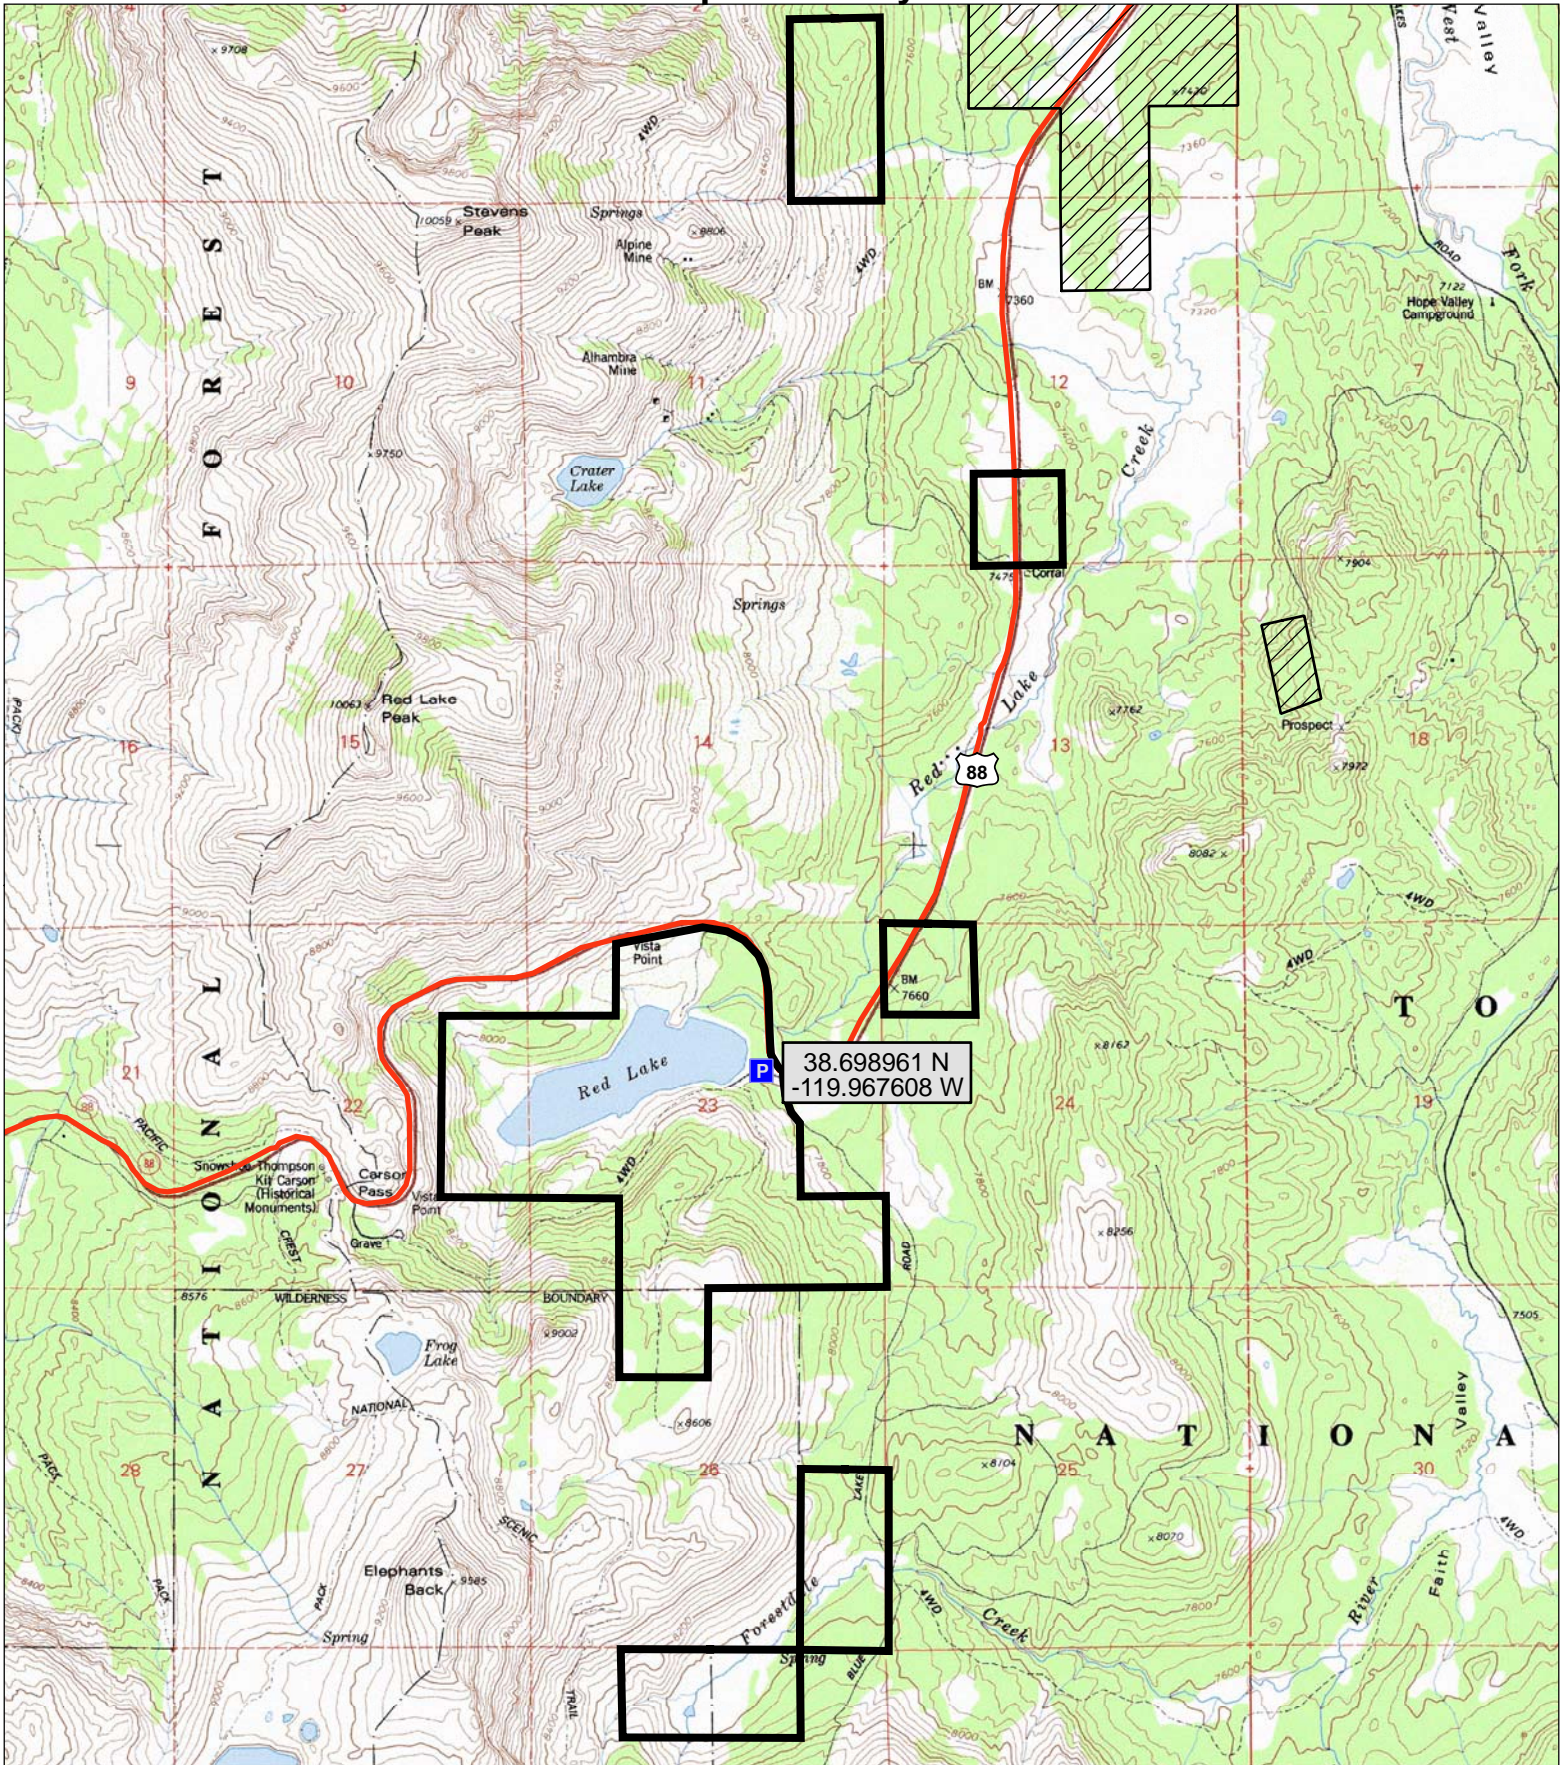

California Department of Fish and Game
 North Central Region
RED LAKE WILDLIFE AREA
 Alpine County

- Parking
- Highway
- Red Lake Boundary
- Hope Valley Wildlife Area

Topographic map 1:24 000