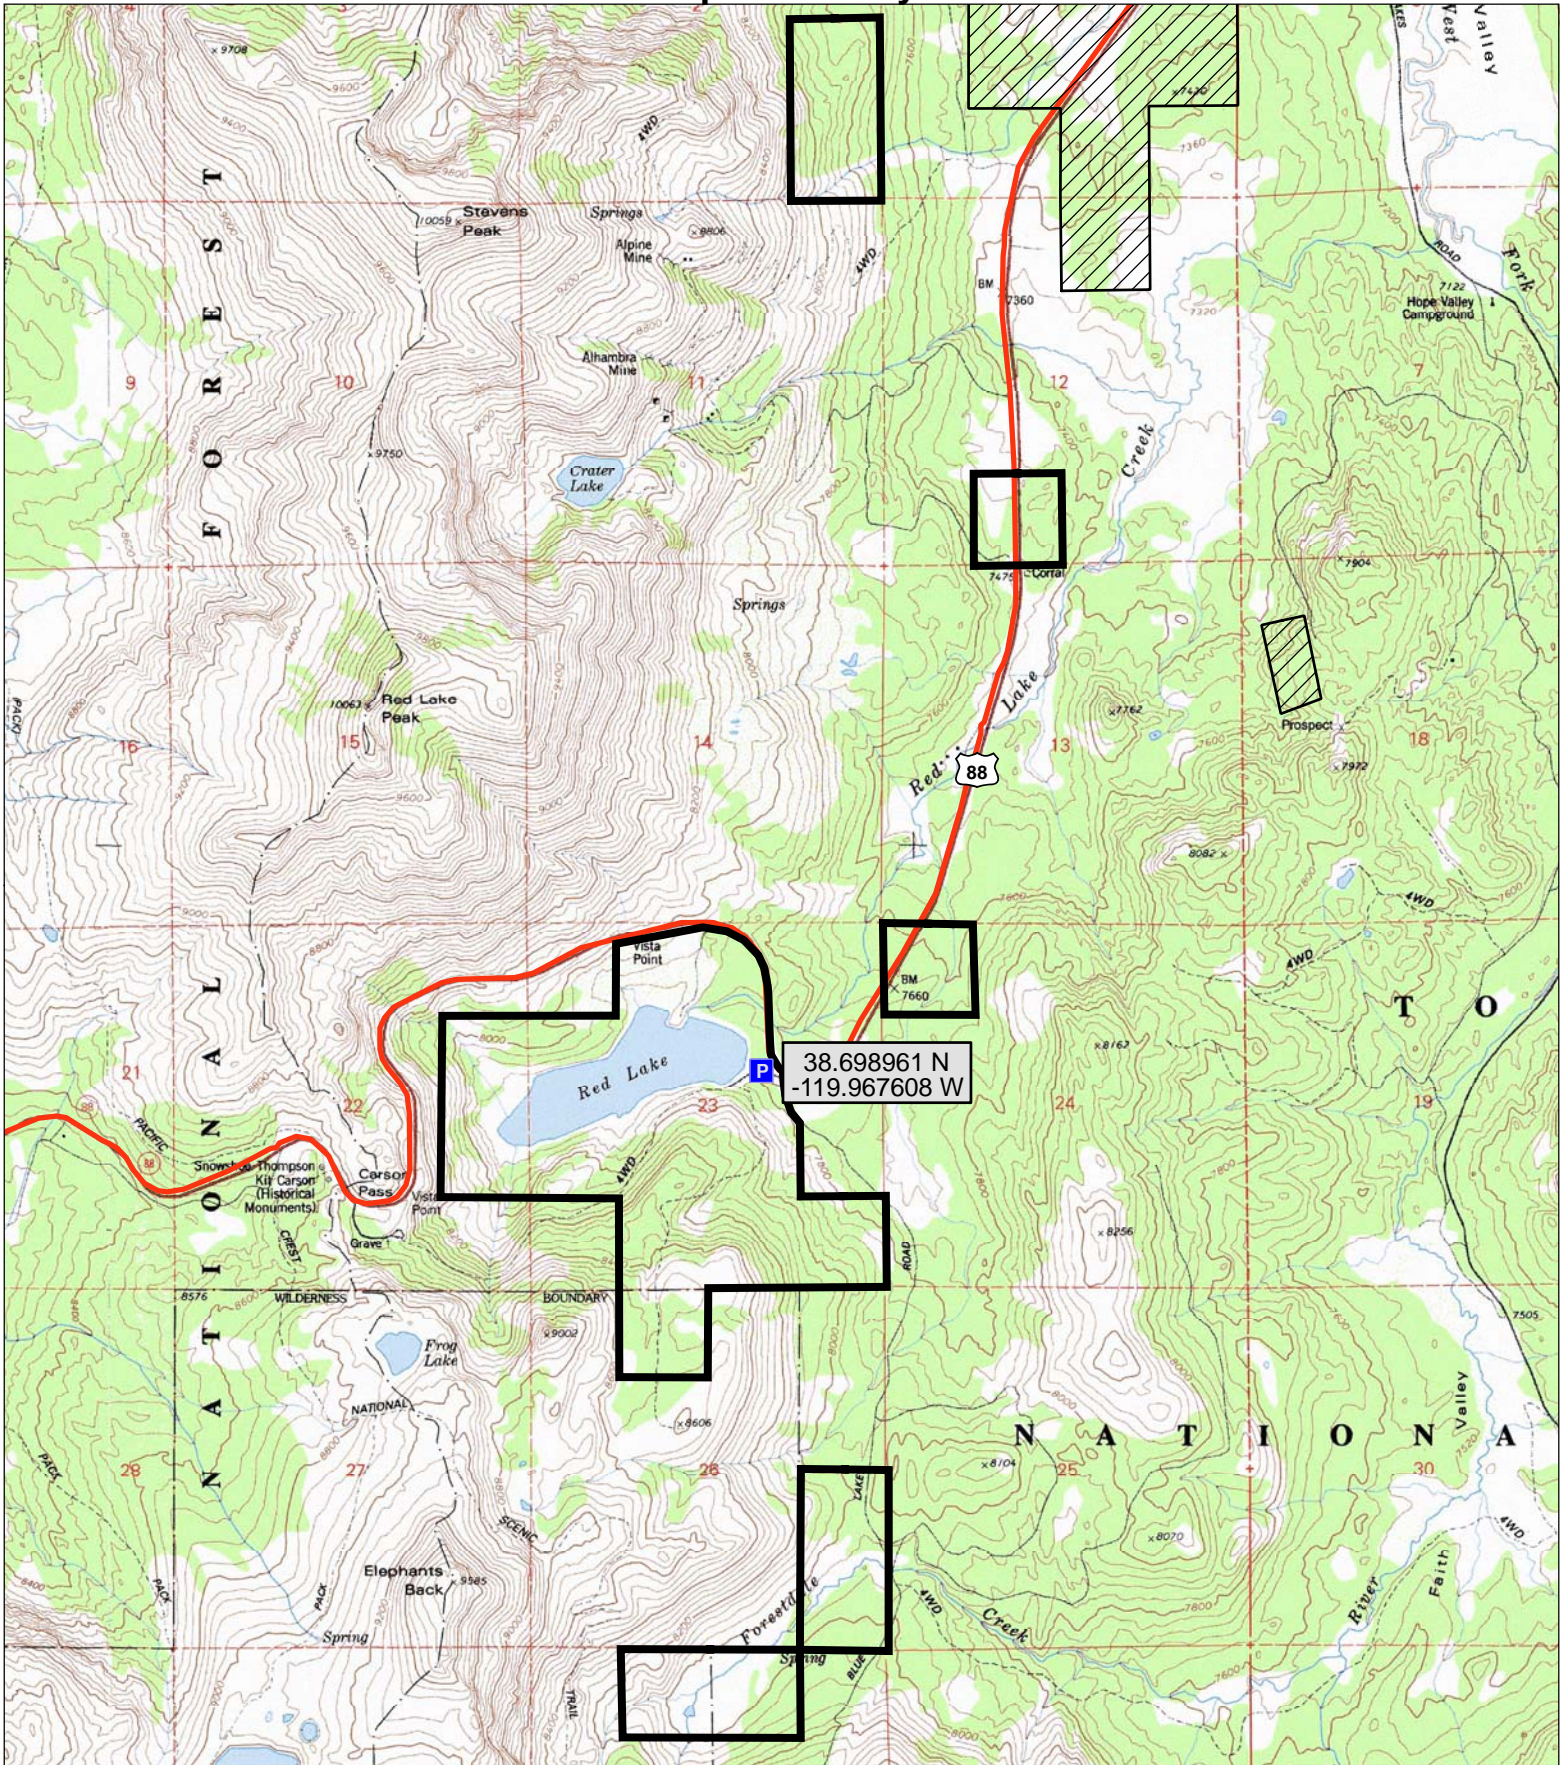

California Department of Fish and Game North Central Region RED LAKE WILDLIFE AREA Alpine County

- Parking
- Highway
- Red Lake Boundary
- Hope Valley Wildlife Area

Topographic map 1:24 000