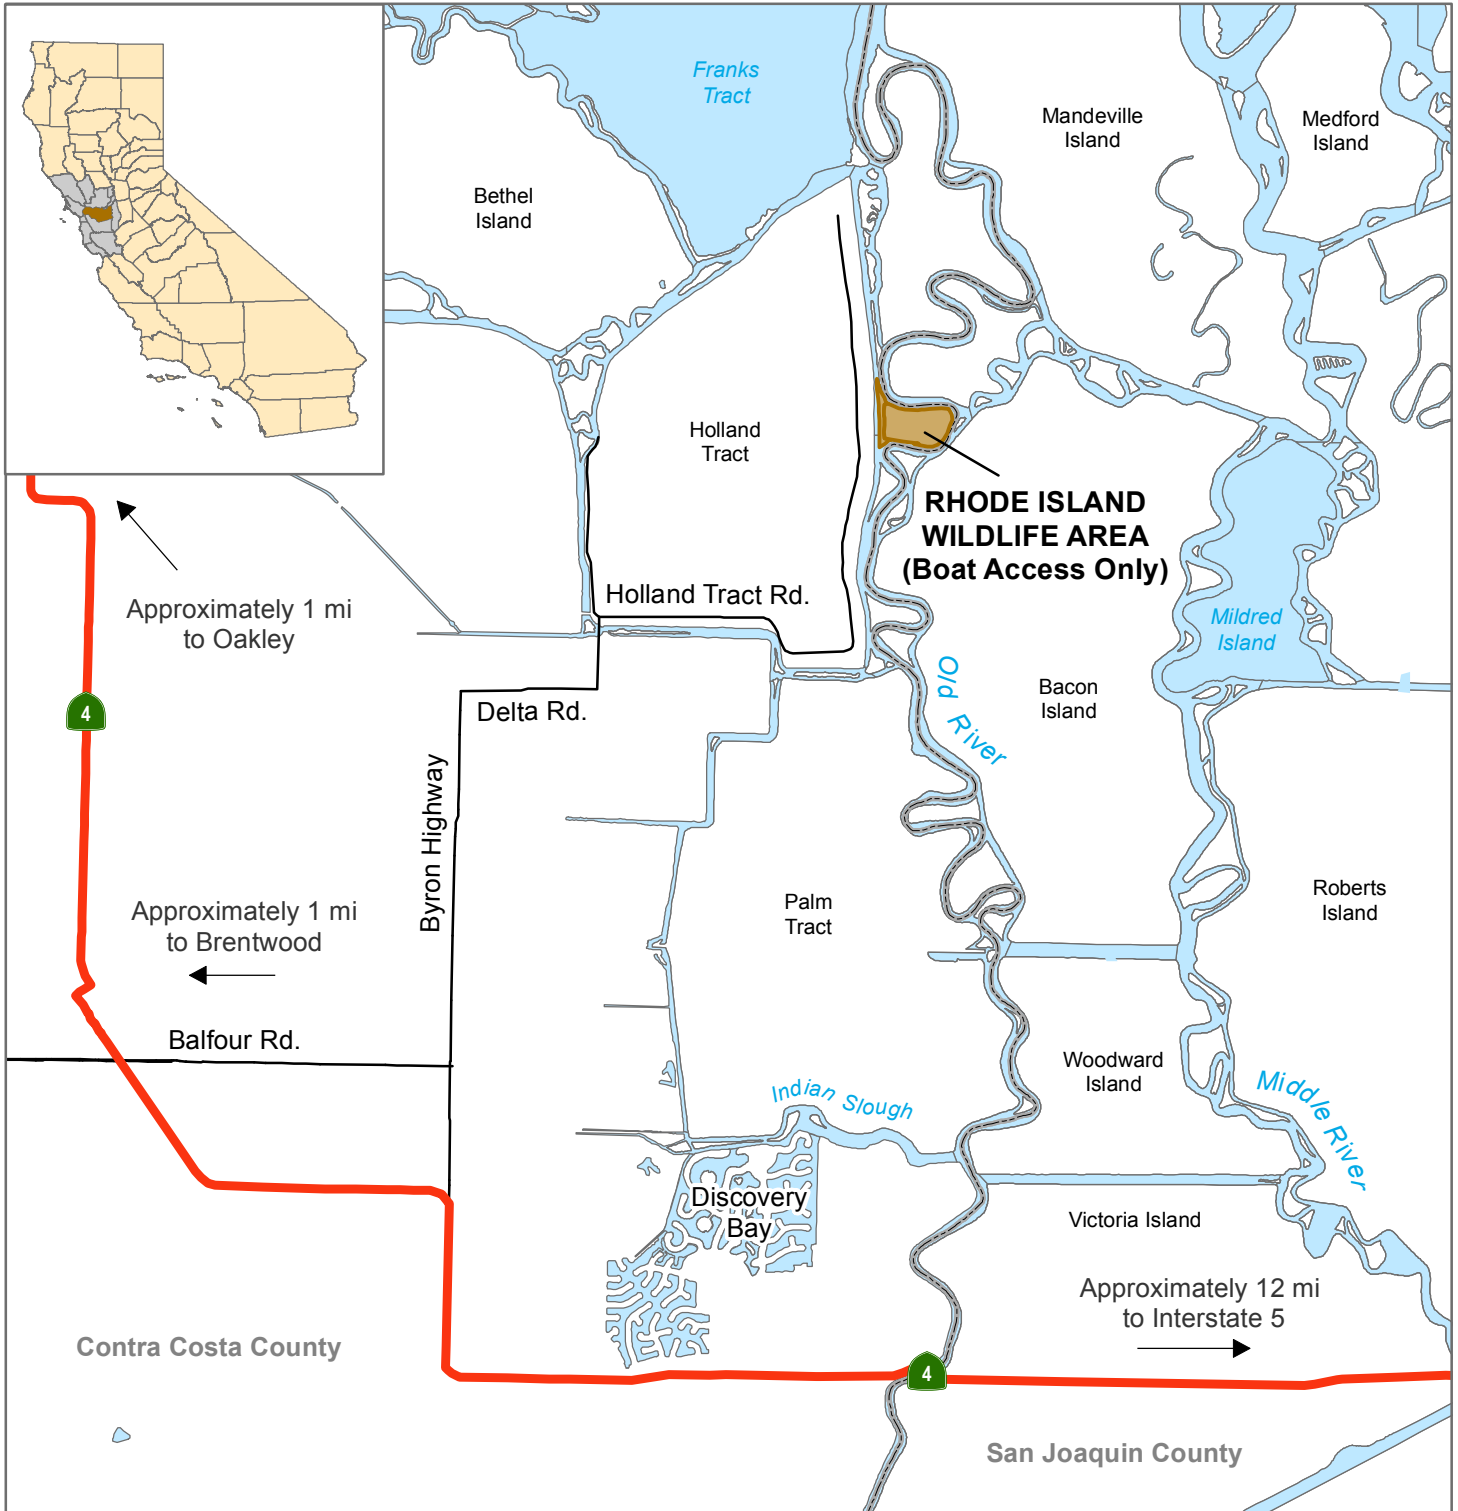

# California Department of Fish and Wildlife Bay Delta Region RHODE ISLAND WILDLIFE AREA Contra Costa County

	Wildlife Area		State Highway
	River/Slough		Local Road

Disclaimer: Boundaries are approximate.  
Maps are intended for general purposes only.