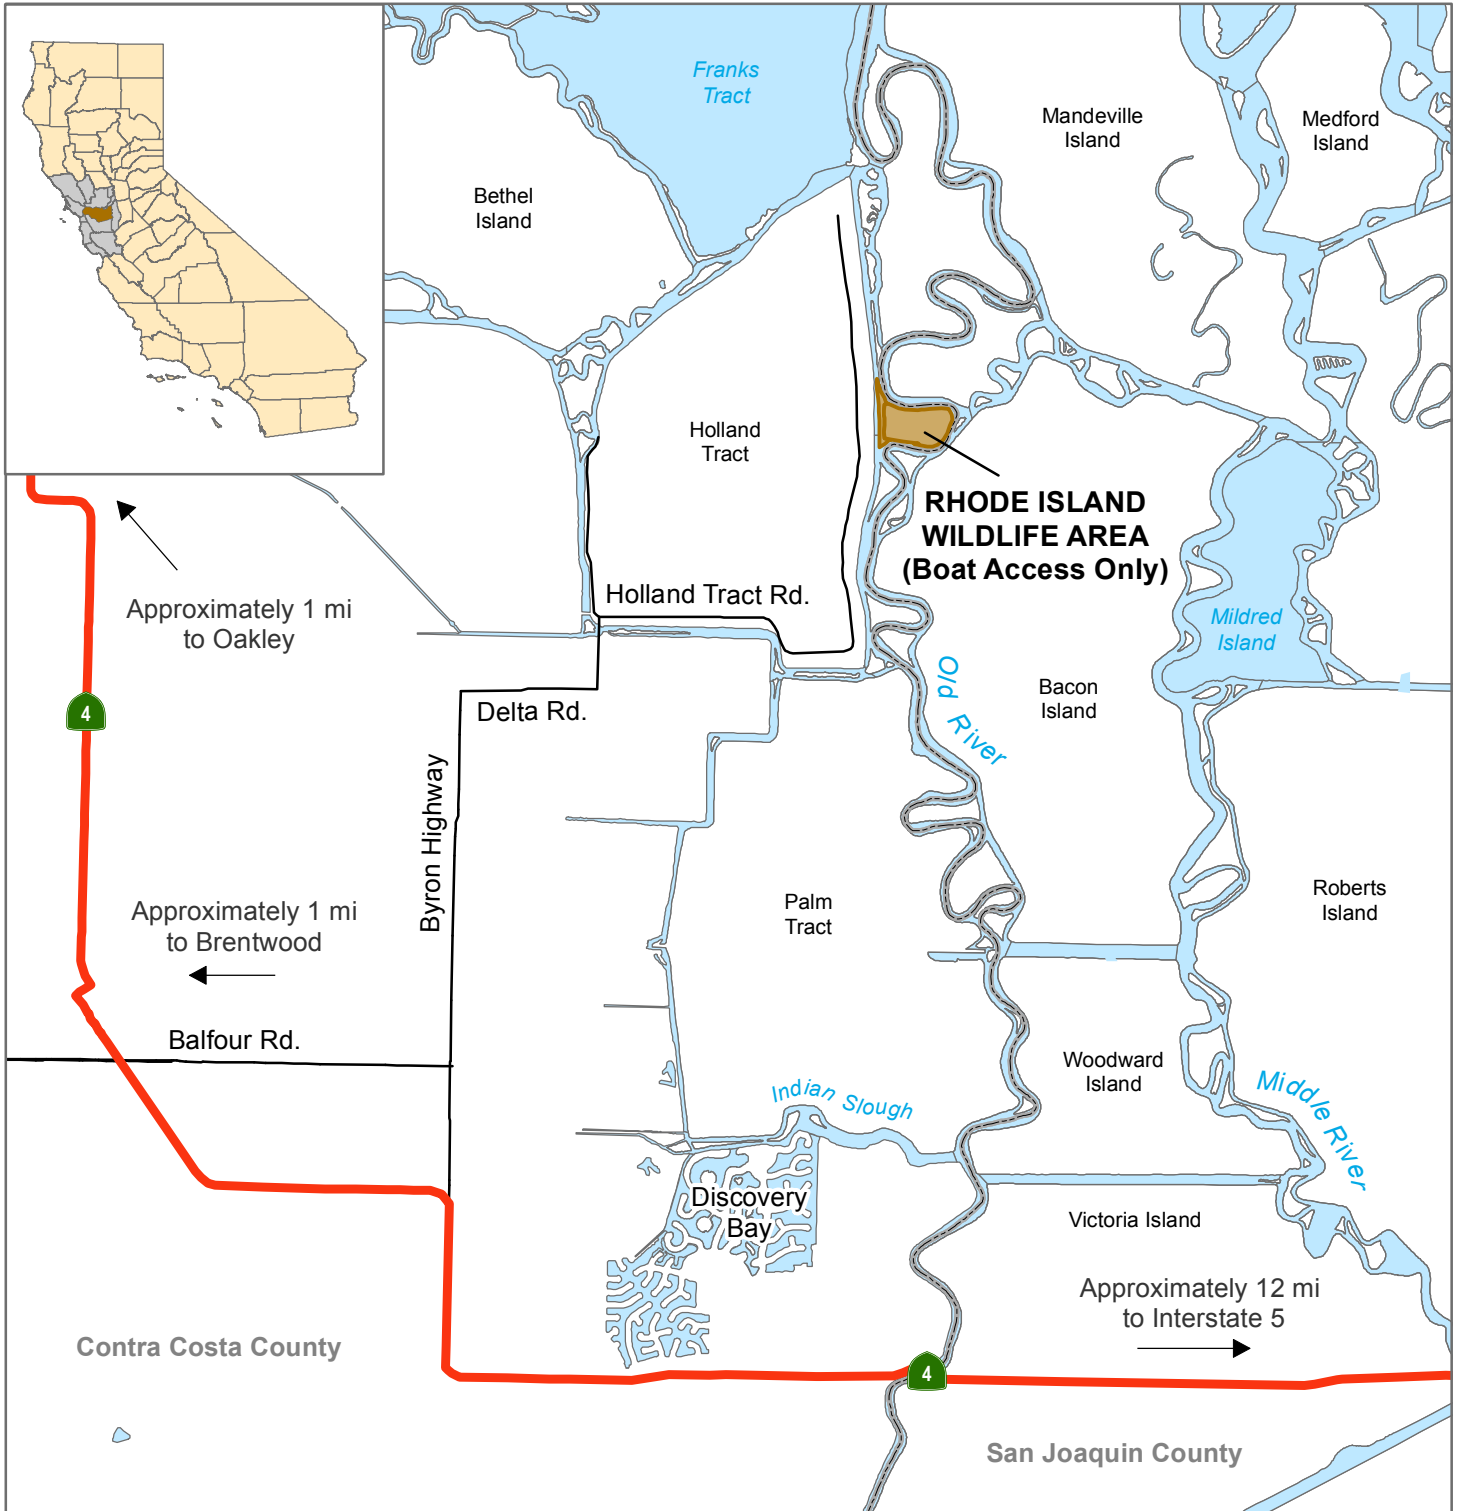

California Department of Fish and Wildlife Bay Delta Region RHODE ISLAND WILDLIFE AREA Contra Costa County

Wildlife Area	State Highway
River/Slough	Local Road

0
2 Miles

Disclaimer: Boundaries are approximate.
Maps are intended for general purposes only.